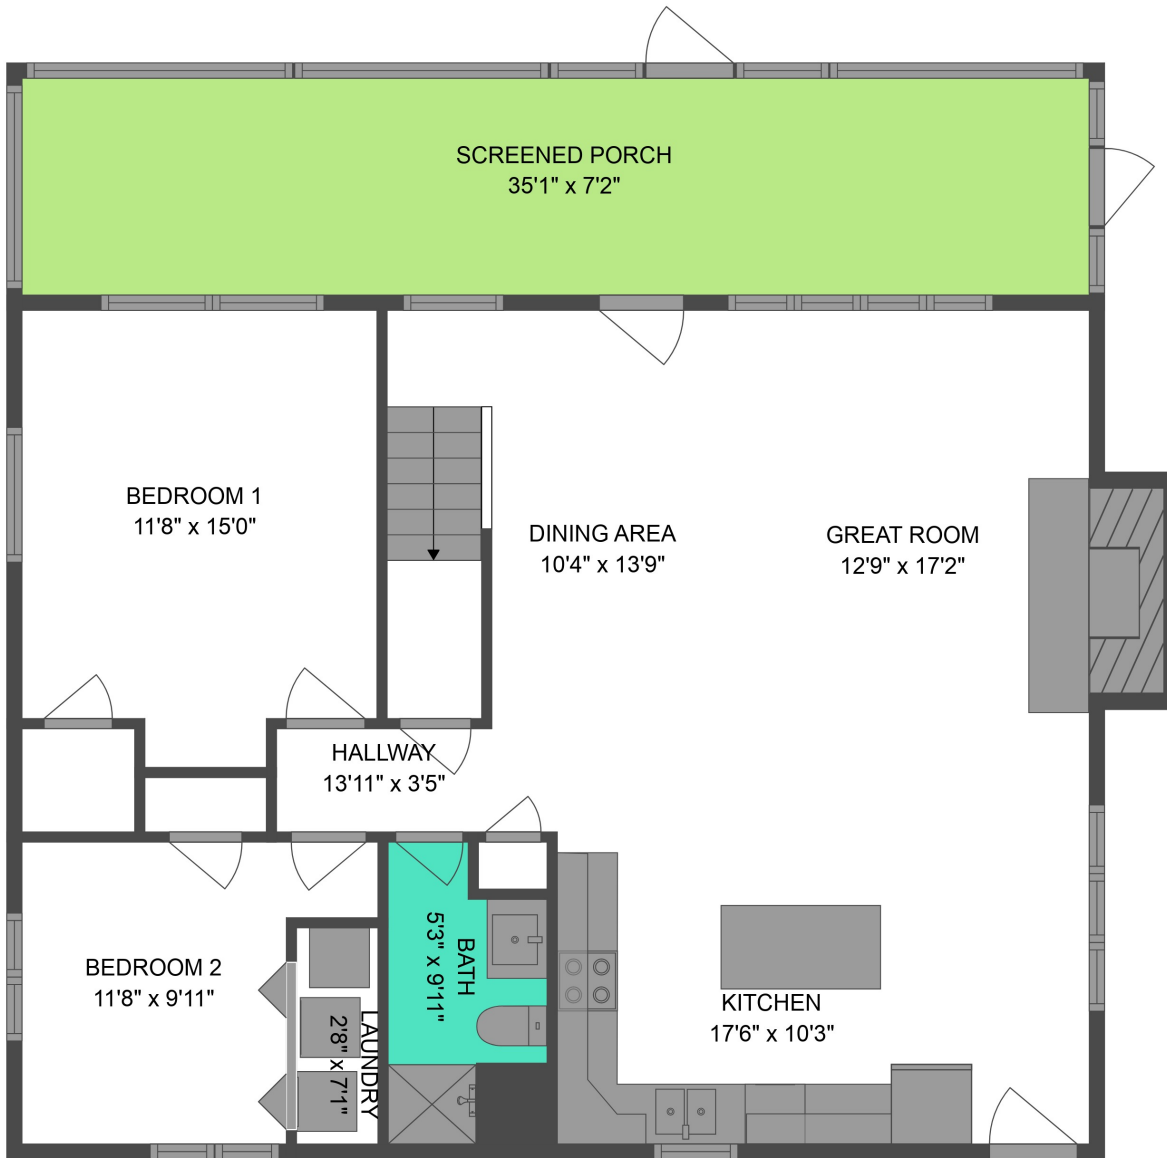

FLOOR 1

FLOOR 2

Total scanned area: 1626 sq. ft

MEASUREMENTS ARE CALCULATED BY CUBICASA TECHNOLOGY. DEEMED HIGHLY RELIABLE BUT NOT GUARANTEED.

Total scanned area: 1626 sq. ft

MEASUREMENTS ARE CALCULATED BY CUBICASA TECHNOLOGY. DEEMED HIGHLY RELIABLE BUT NOT GUARANTEED.