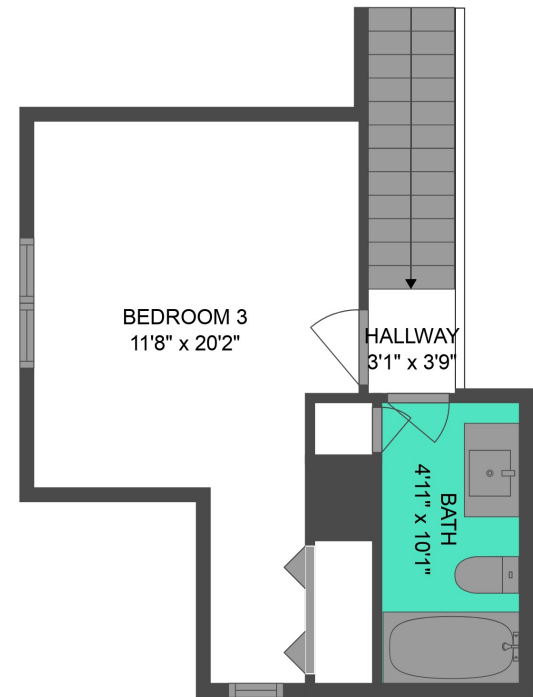

FLOOR 1

FLOOR 2

Total scanned area: 1626 sq. ft

MEASUREMENTS ARE CALCULATED BY CUBICASA TECHNOLOGY. DEEMED HIGHLY RELIABLE BUT NOT GUARANTEED.

Total scanned area: 1626 sq. ft

MEASUREMENTS ARE CALCULATED BY CUBICASA TECHNOLOGY. DEEMED HIGHLY RELIABLE BUT NOT GUARANTEED.