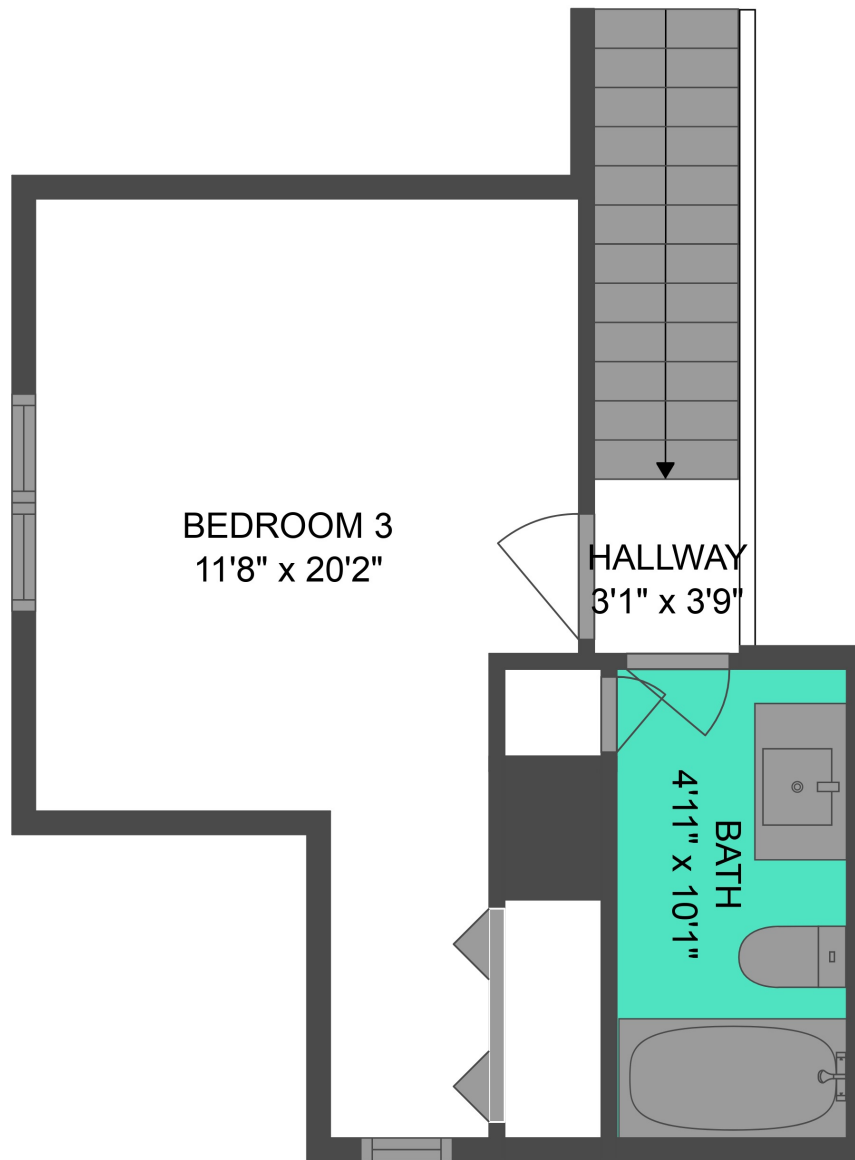

FLOOR 1

FLOOR 2

Total scanned area: 1626 sq. ft

MEASUREMENTS ARE CALCULATED BY CUBICASA TECHNOLOGY. DEEMED HIGHLY RELIABLE BUT NOT GUARANTEED.

Total scanned area: 1626 sq. ft

MEASUREMENTS ARE CALCULATED BY CUBICASA TECHNOLOGY. DEEMED HIGHLY RELIABLE BUT NOT GUARANTEED.