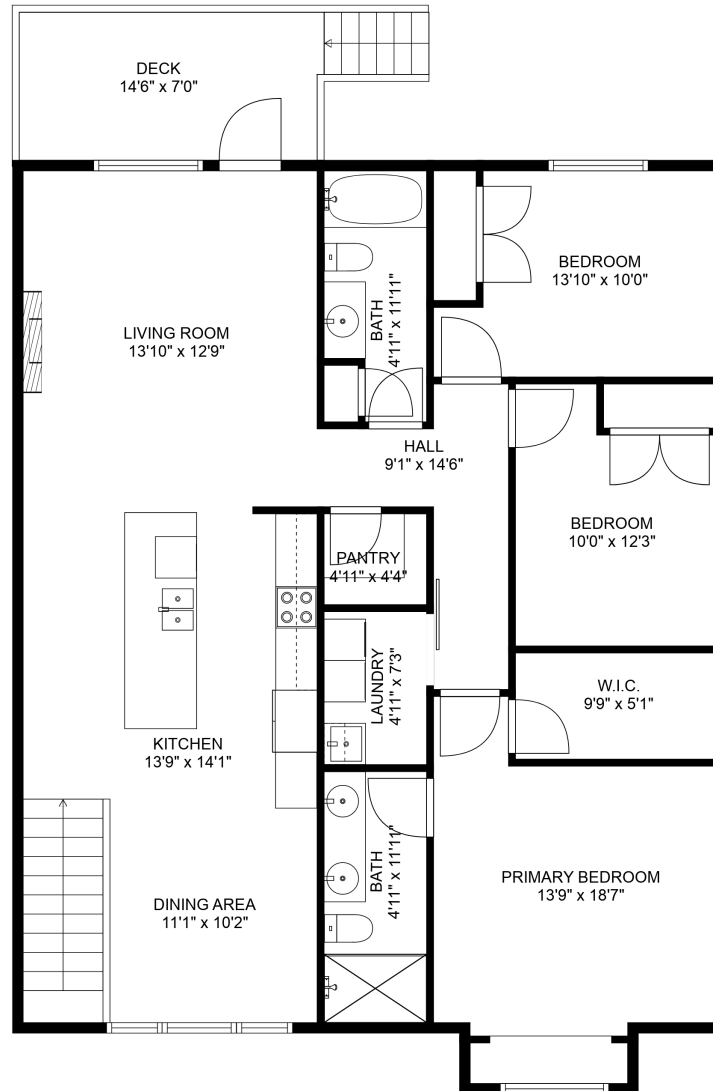

#3-46504 Valleyview Rd

Hayley Mcleod
7789338237
info@hayleymcleod.com

Estimated Areas:

Below Main: 1056
Main Floor: 1450 sq. ft
Total: 2506 Sq. Ft

Estimated Areas:
Below Main: 1056
Main Floor: 1450 sq. ft
Total: 2506 Sq. Ft

Estimated Areas:

Below Main: 1056
Main Floor: 1450 sq. ft
Total: 2506 Sq. Ft