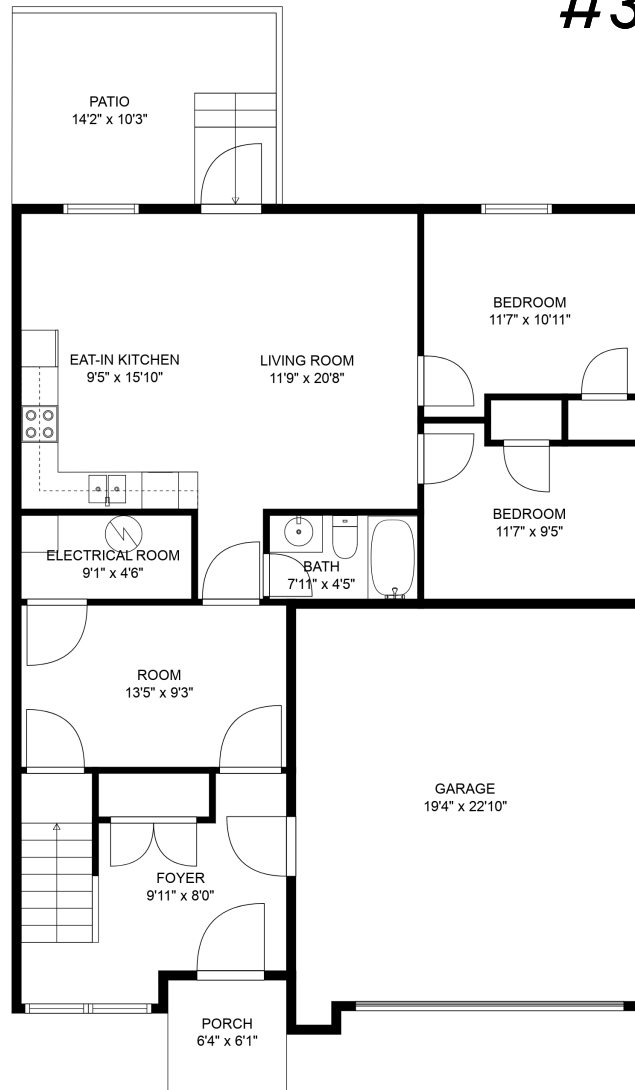

#3-46504 Valleyview Rd

Hayley Mcleod
7789338237
info@hayleymcleod.com

Estimated Areas:

Below Main: 1056
Main Floor: 1450 sq. ft
Total: 2506 Sq. Ft

Estimated Areas:
Below Main: 1056
Main Floor: 1450 sq. ft
Total: 2506 Sq. Ft

Estimated Areas:

Below Main: 1056
Main Floor: 1450 sq. ft
Total: 2506 Sq. Ft