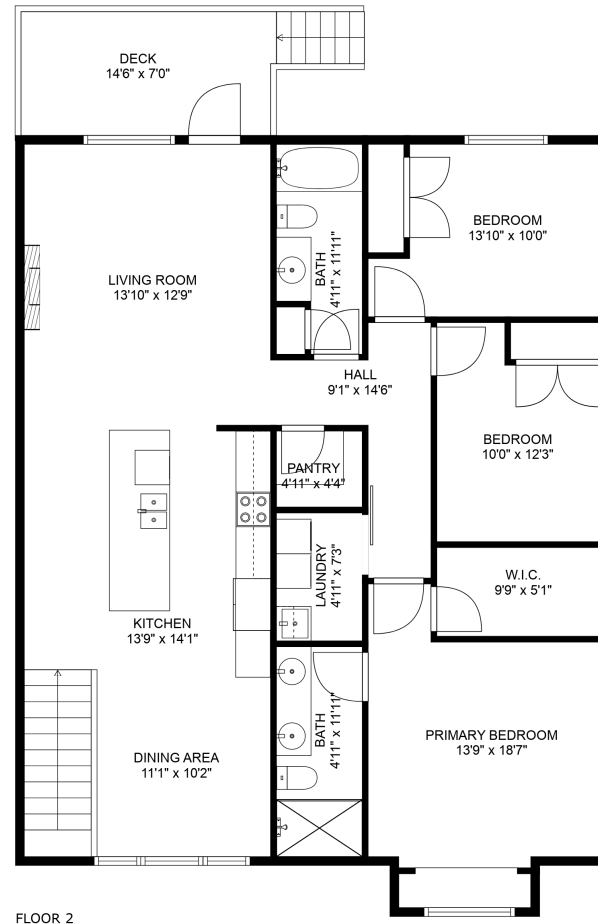

#3-46504 Valleyview Rd

Hayley Mcleod
7789338237
info@hayleymcleod.com

Estimated Areas:

Below Main: 1056
Main Floor: 1450 sq. ft
Total: 2506 Sq. Ft

Estimated Areas:
Below Main: 1056
Main Floor: 1450 sq. ft
Total: 2506 Sq. Ft

Estimated Areas:

Below Main: 1056
Main Floor: 1450 sq. ft
Total: 2506 Sq. Ft