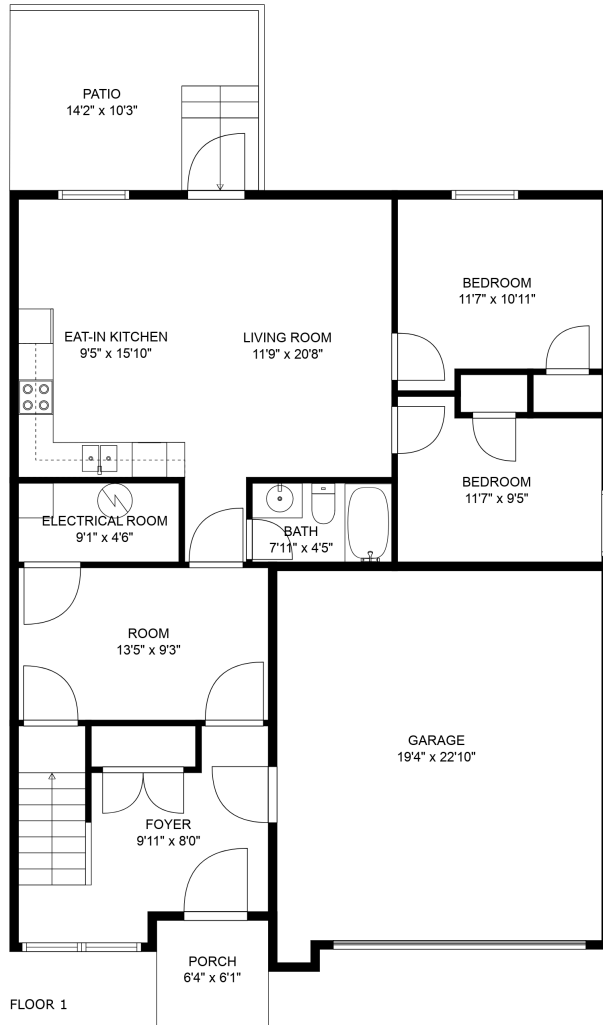

#3-46504 Valleyview Rd

Hayley Mcleod
7789338237
info@hayleymcleod.com

Estimated Areas:

Below Main: 1056
Main Floor: 1450 sq. ft
Total: 2506 Sq. Ft

Estimated Areas:
Below Main: 1056
Main Floor: 1450 sq. ft
Total: 2506 Sq. Ft

Estimated Areas:

Below Main: 1056
Main Floor: 1450 sq. ft
Total: 2506 Sq. Ft