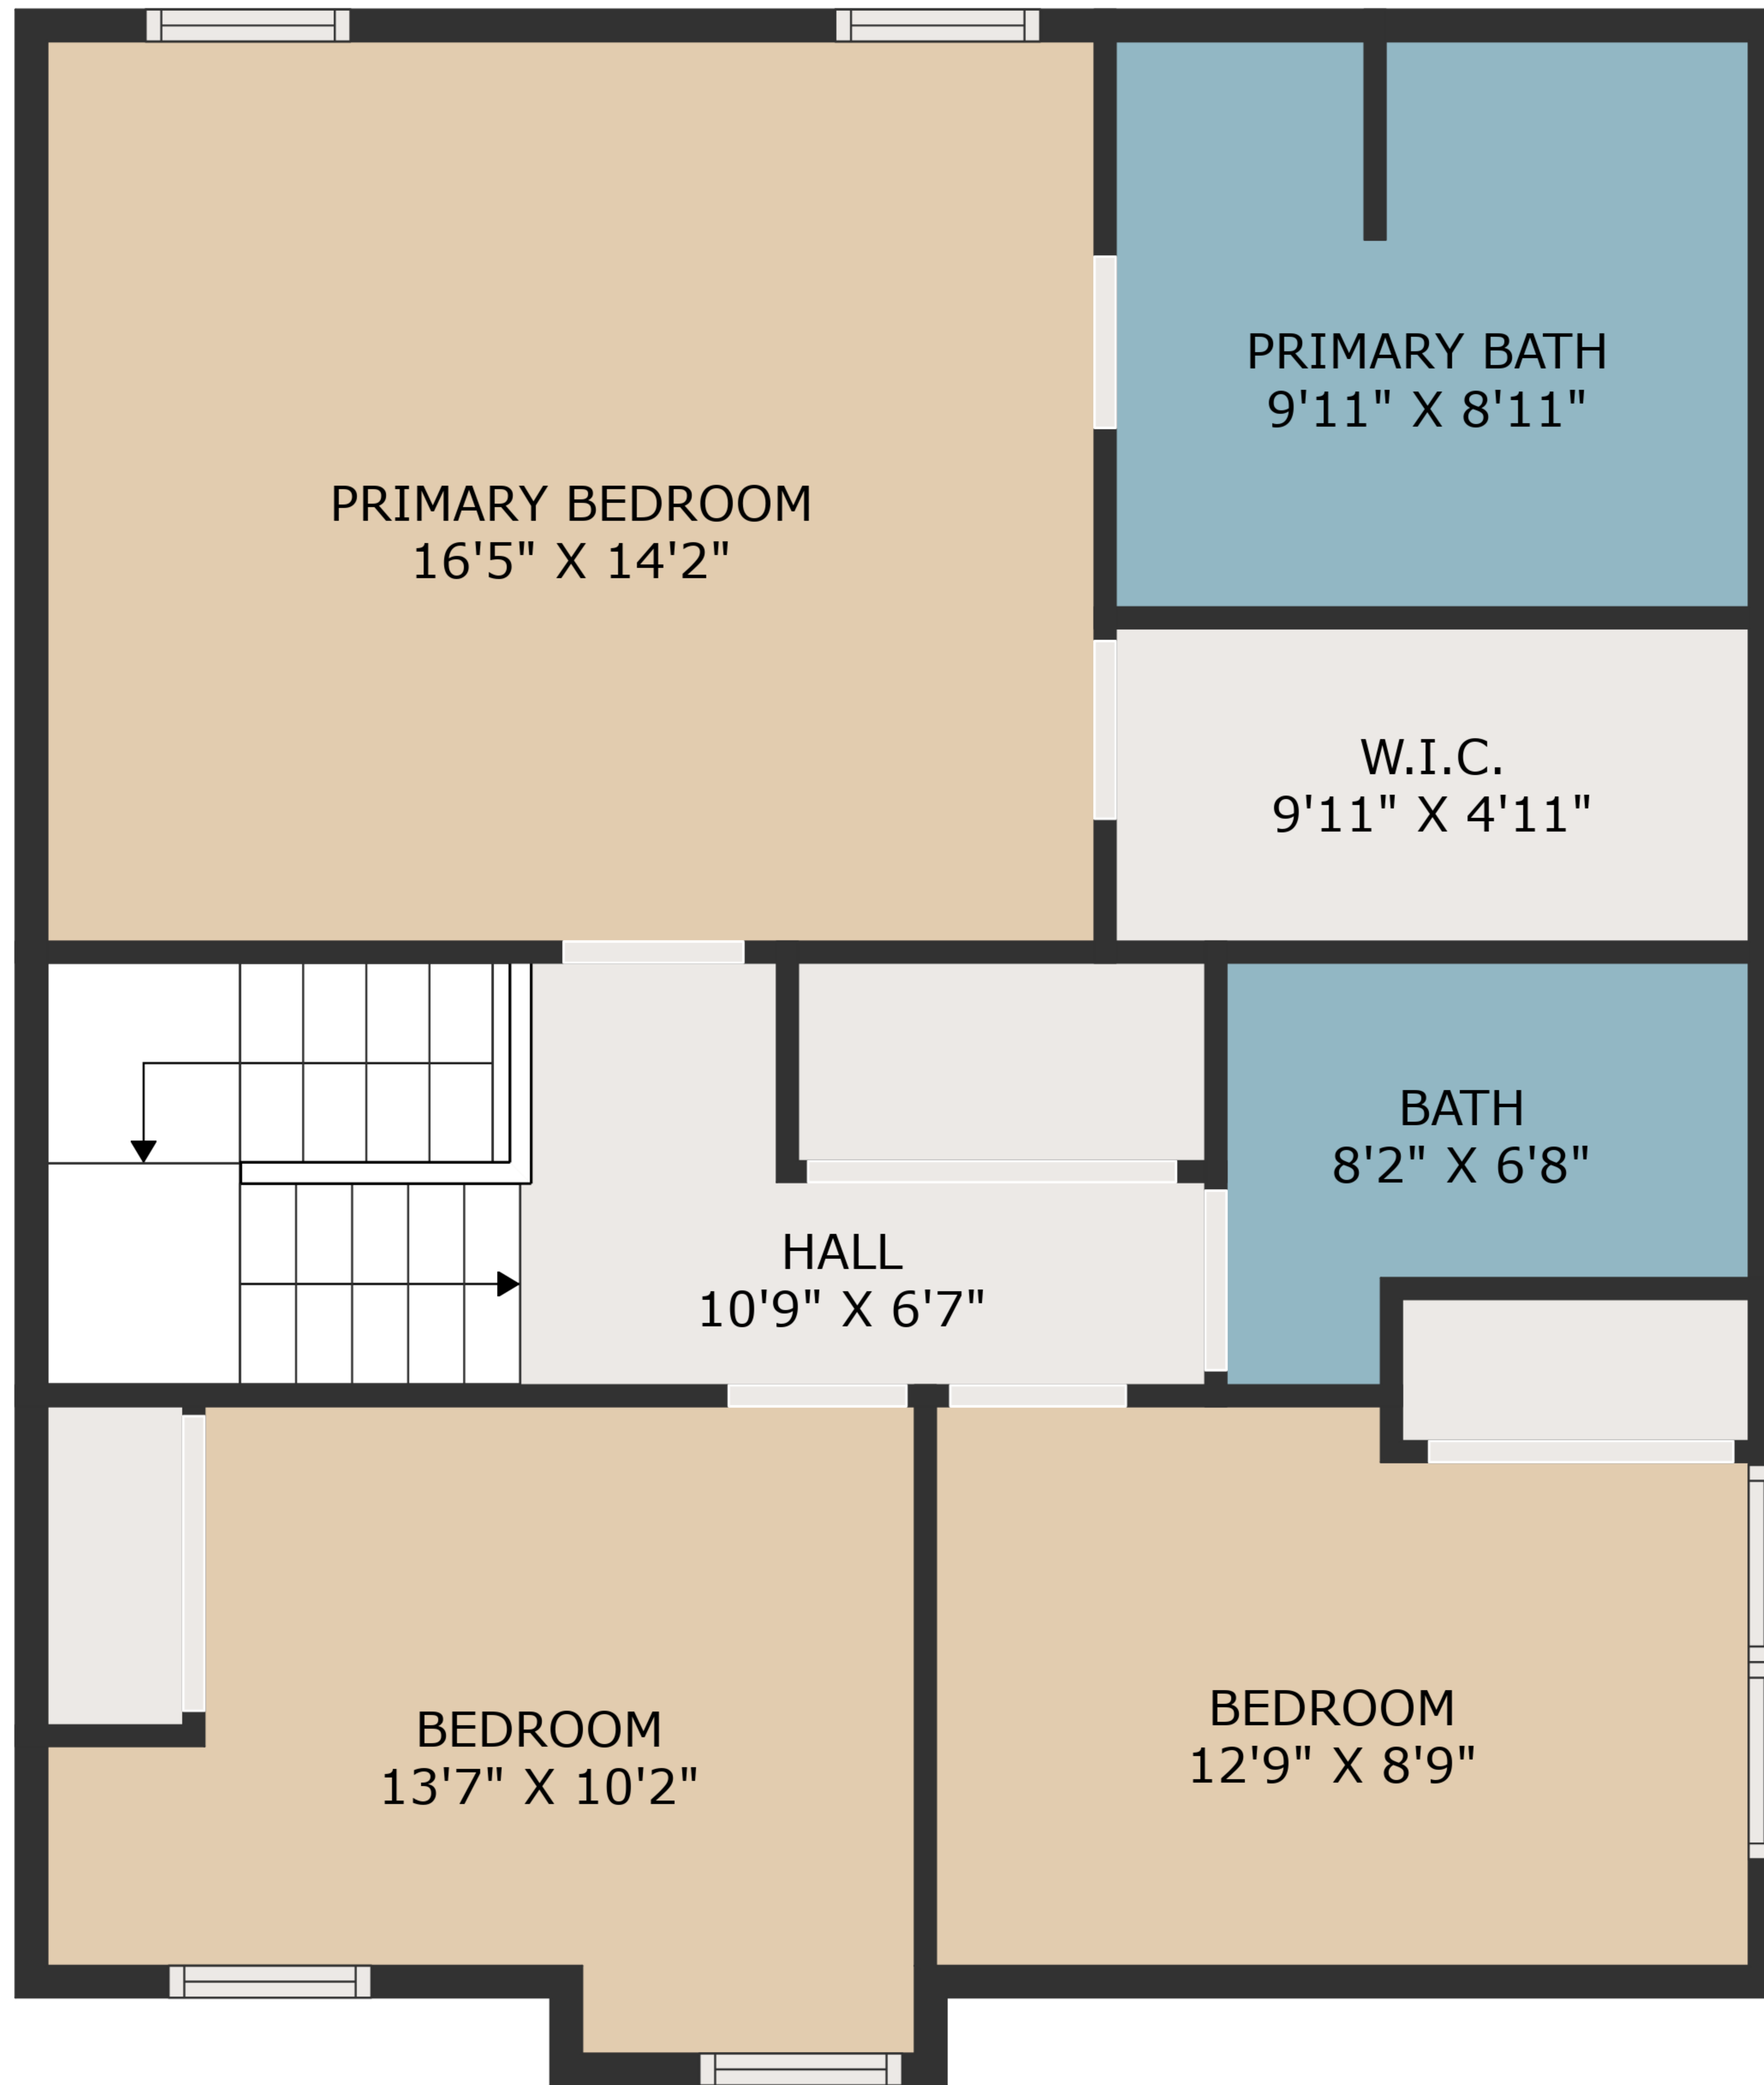

**TOTAL: 1974 sq. ft**  
 BELOW GROUND: 496 sq. ft, FLOOR 2: 661 sq. ft, FLOOR 3: 817 sq. ft  
 EXCLUDED AREAS: GARAGE: 369 sq. ft, FIREPLACE: 10 sq. ft

MEASUREMENTS ARE DEEMED HIGHLY RELIABLE BUT NOT GUARANTEED.