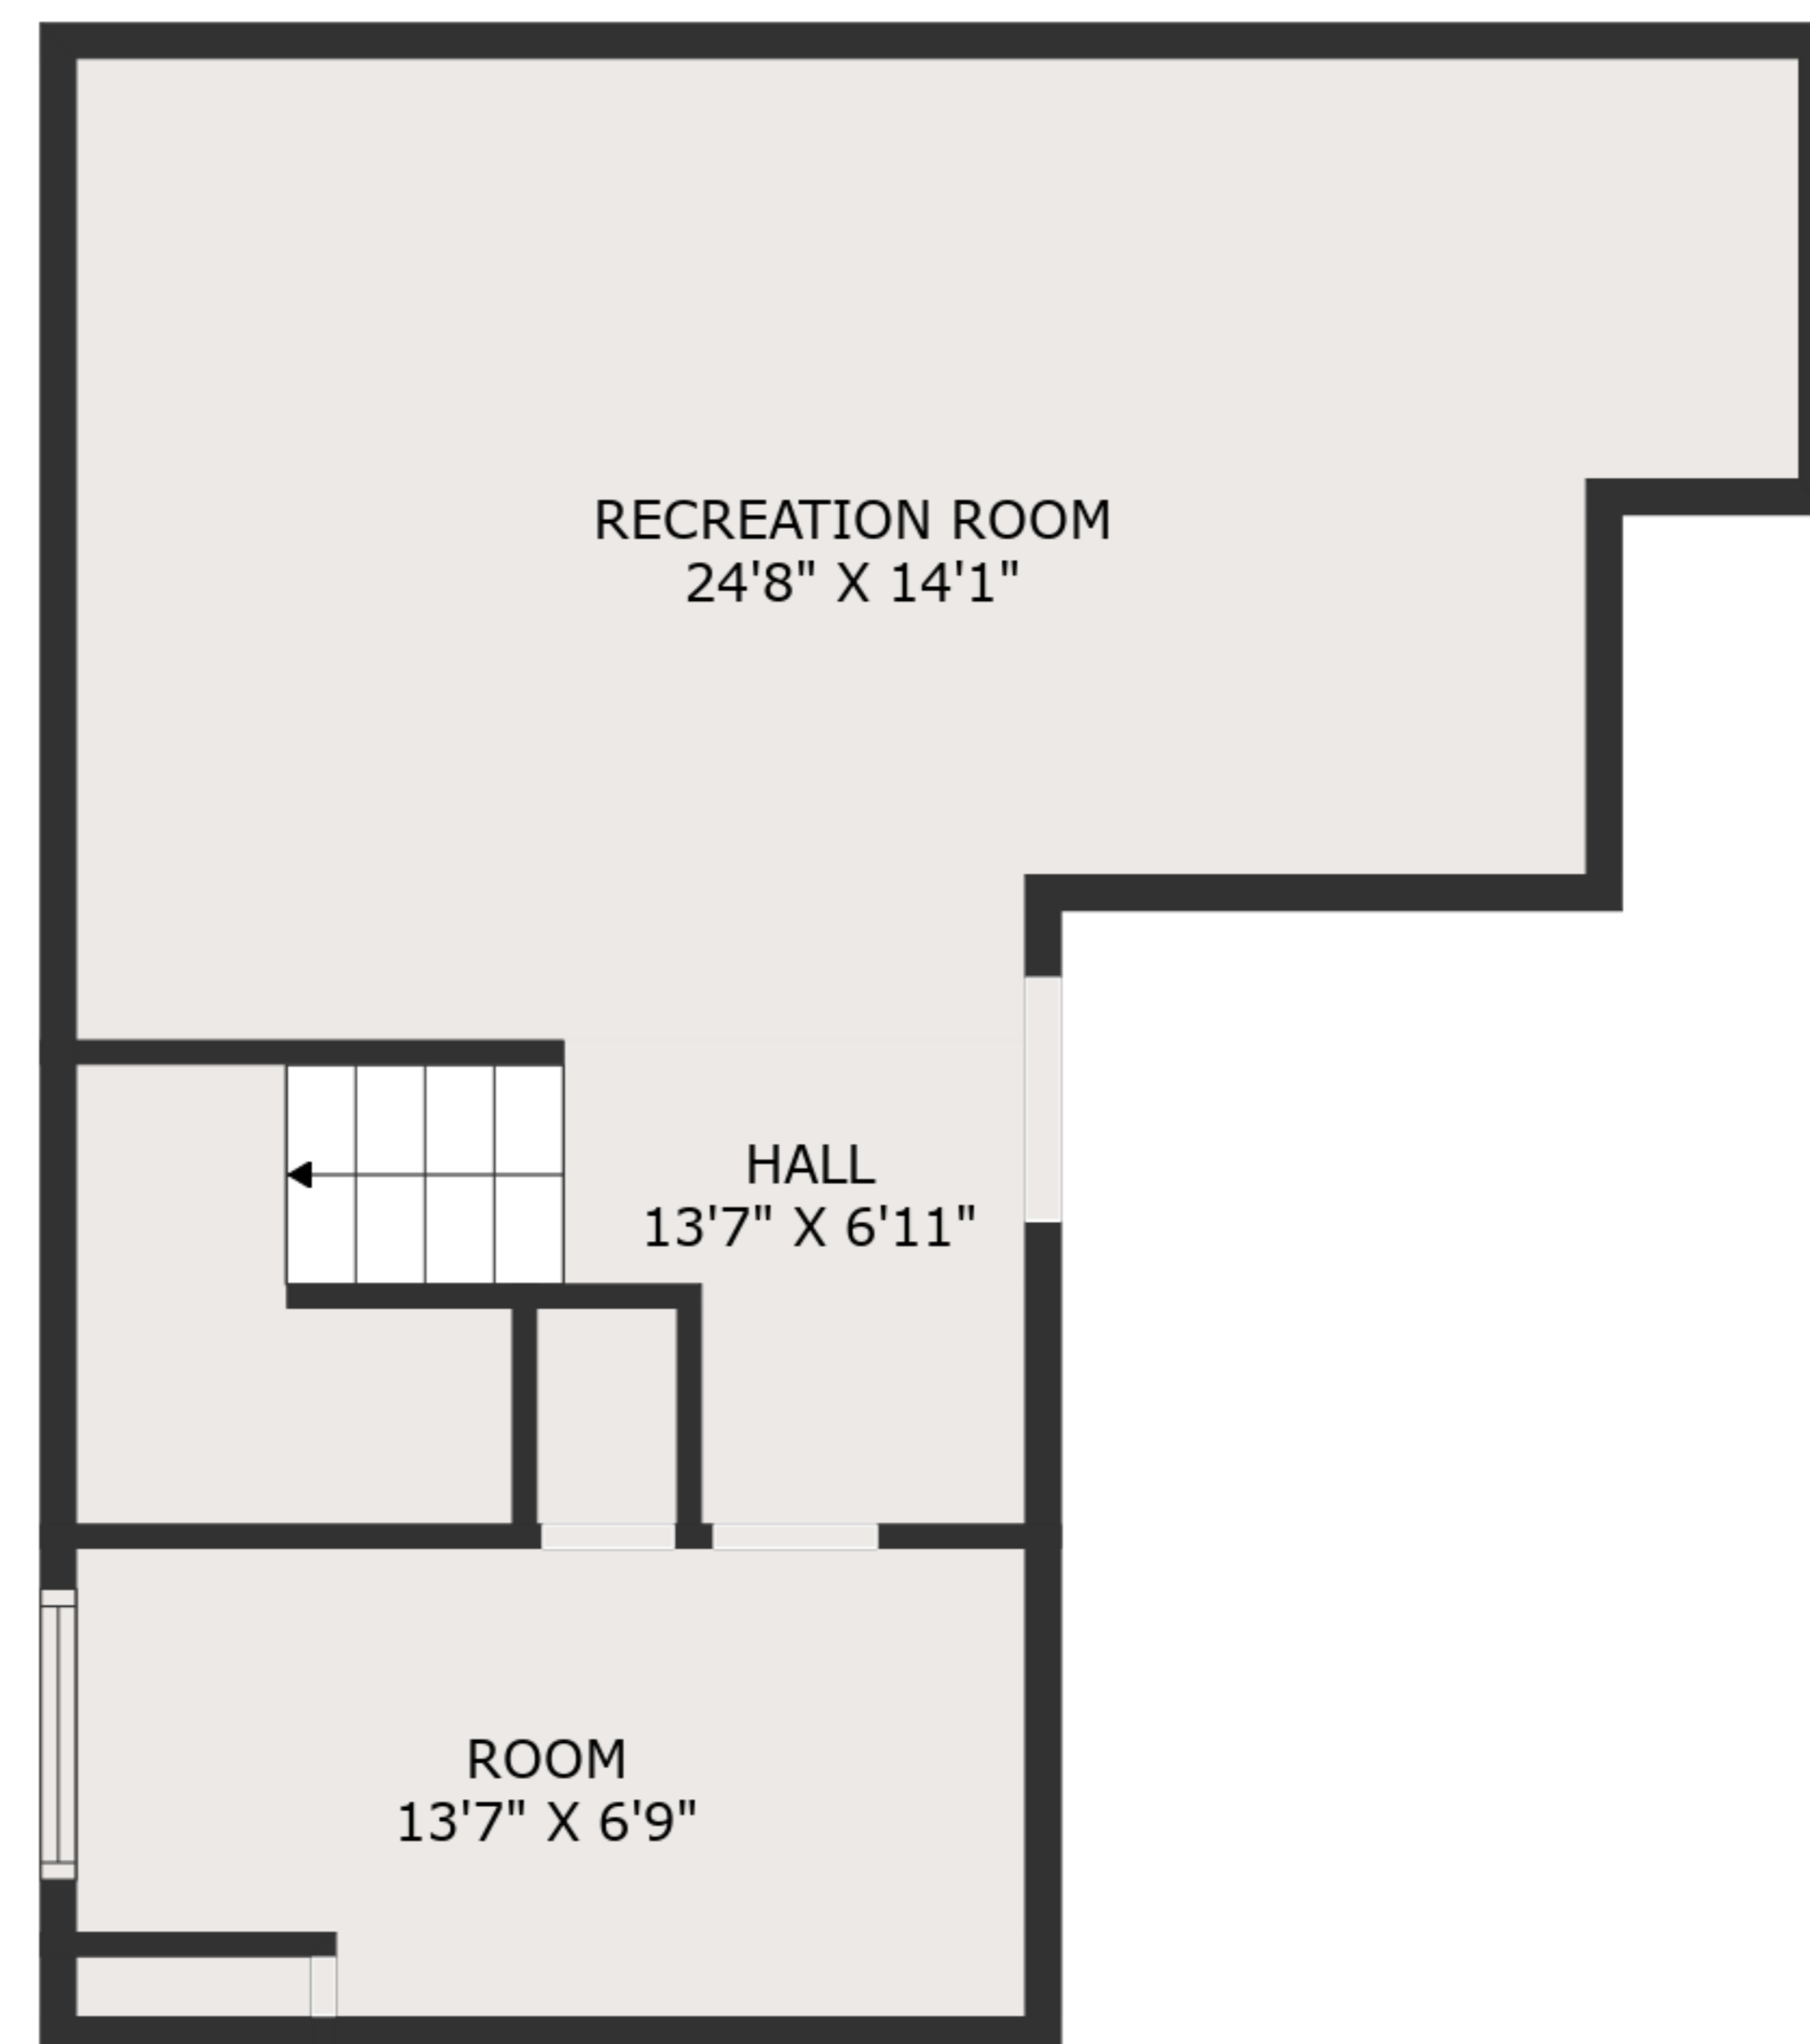

**TOTAL: 1974 sq. ft**  
 BELOW GROUND: 496 sq. ft, FLOOR 2: 661 sq. ft, FLOOR 3: 817 sq. ft  
 EXCLUDED AREAS: GARAGE: 369 sq. ft, FIREPLACE: 10 sq. ft

MEASUREMENTS ARE DEEMED HIGHLY RELIABLE BUT NOT GUARANTEED.