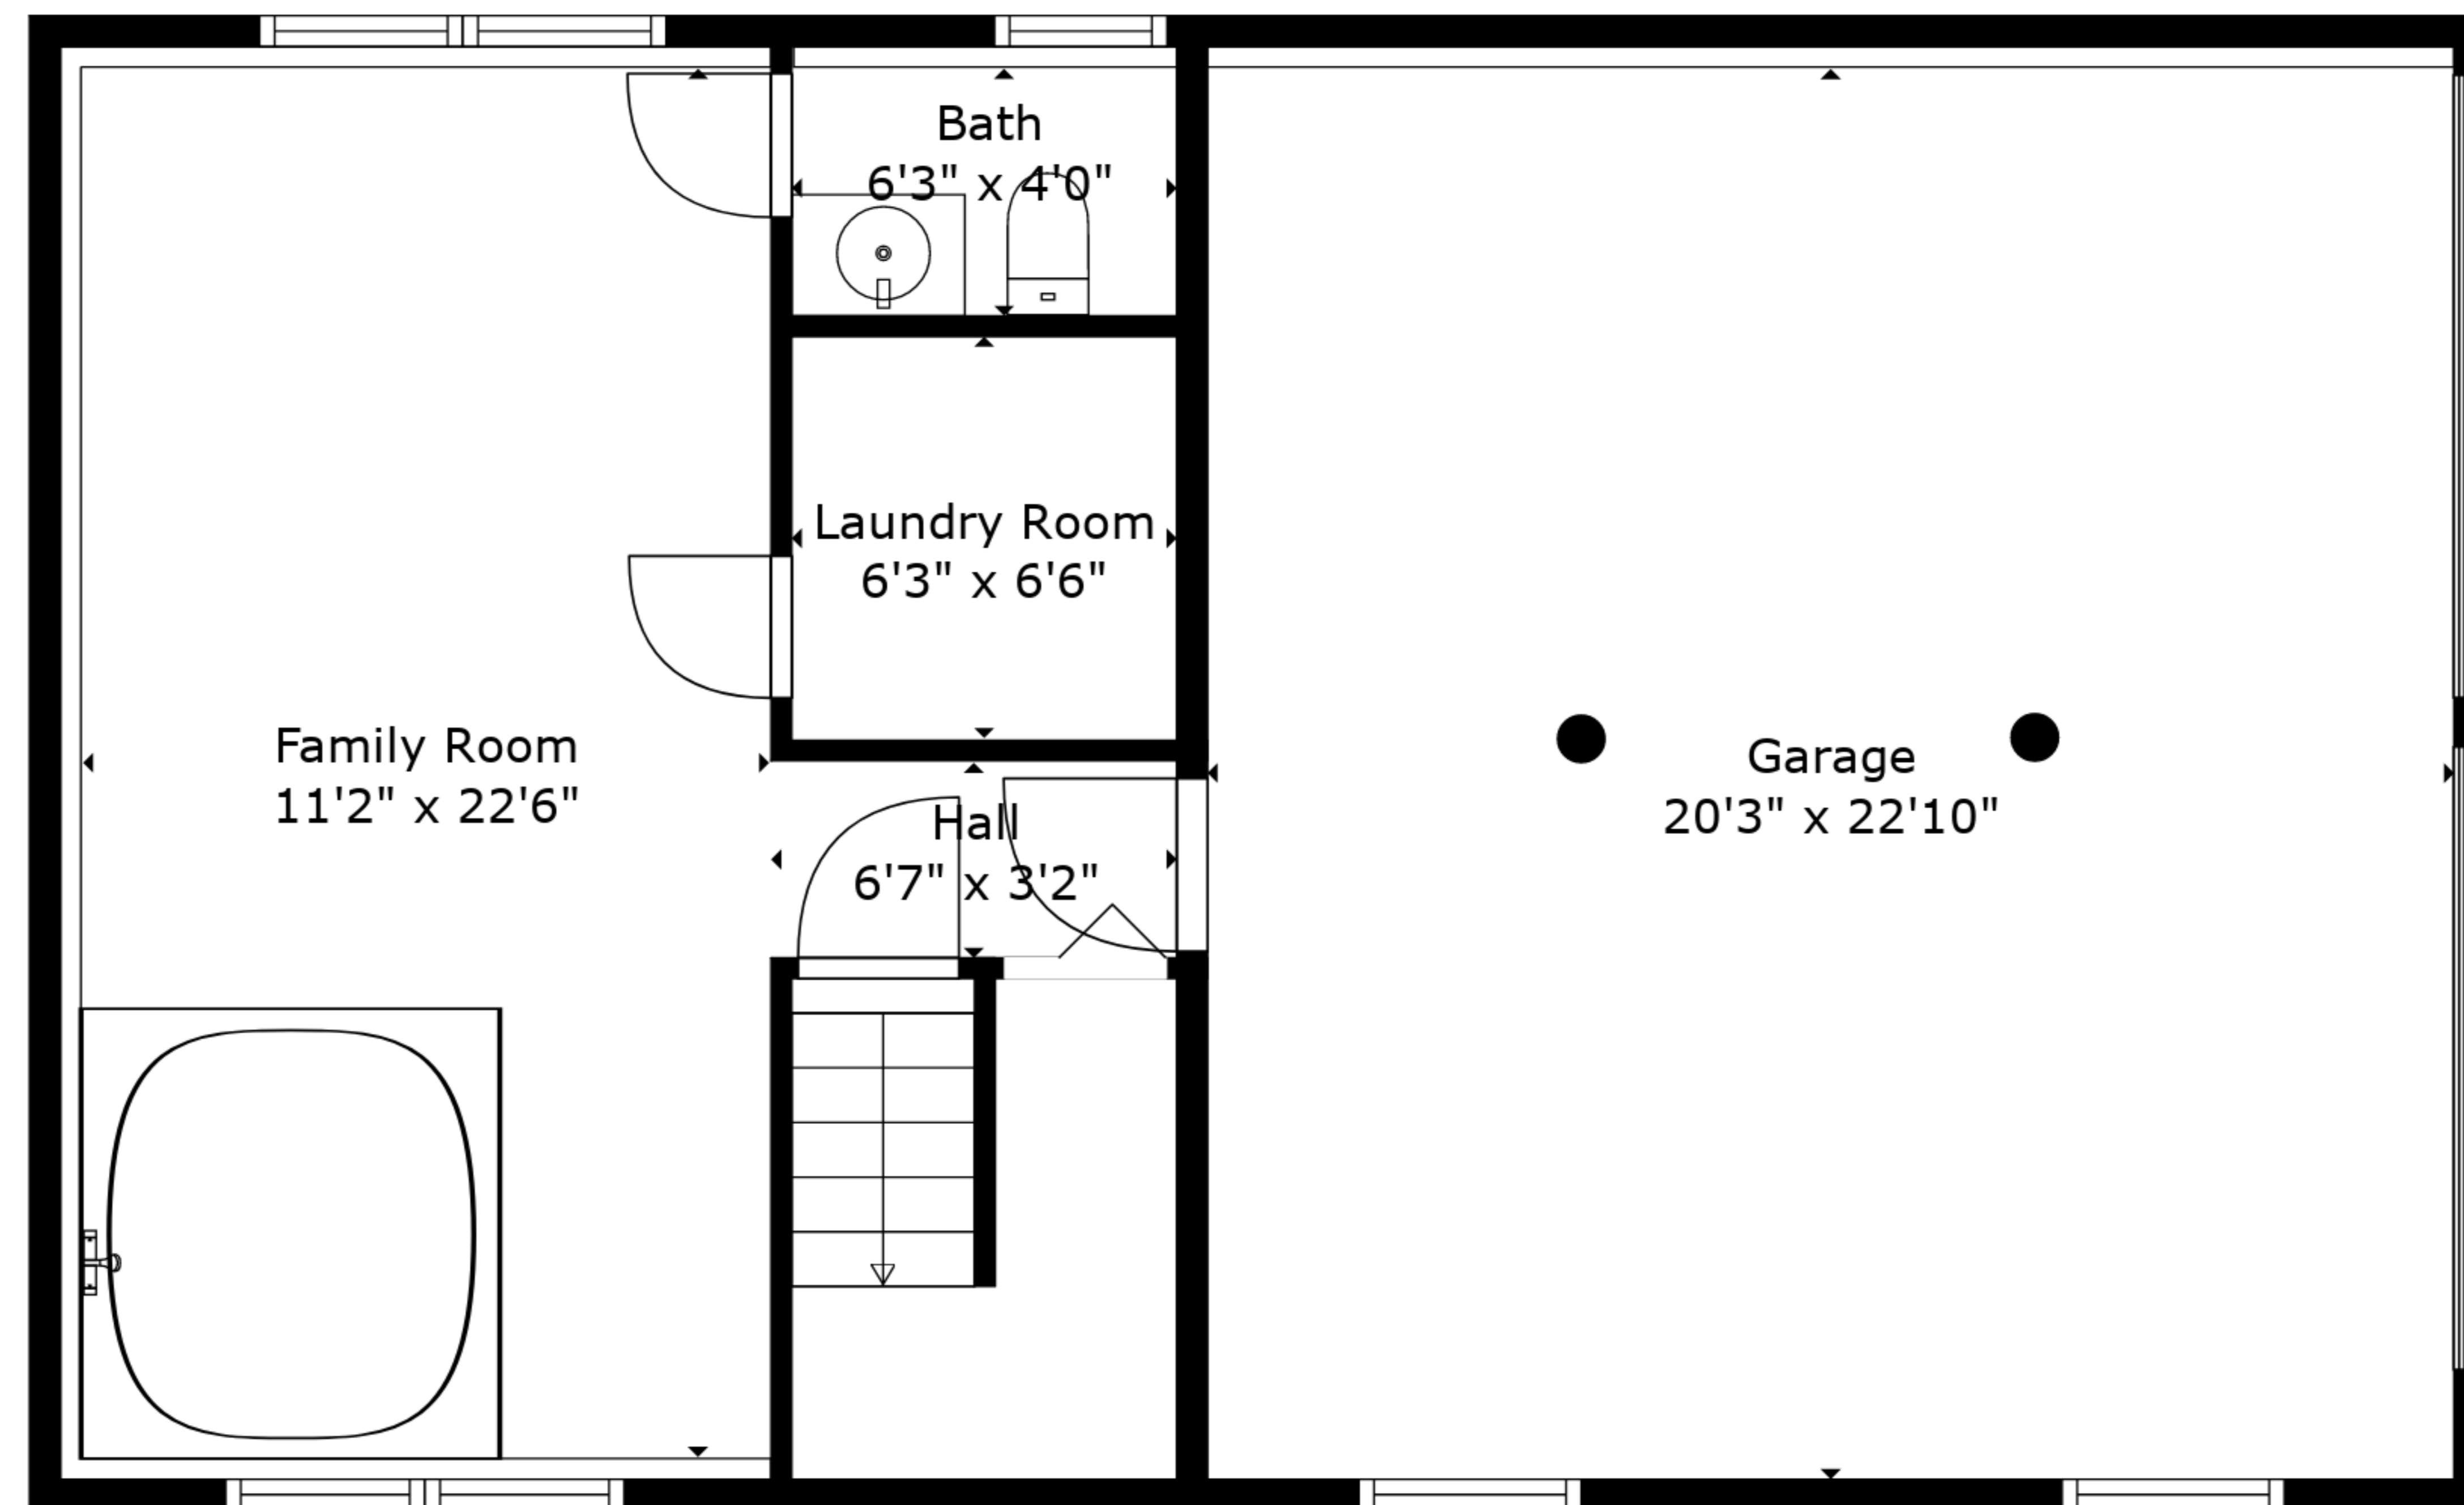

**TOTAL: 1389 sq. ft**

FLOOR 1: 421 sq. ft, FLOOR 2: 968 sq. ft

EXCLUDED AREAS: GARAGE: 469 sq. ft

Measurements Deemed Highly Reliable But Not Guaranteed. Measured By Cubicasa Tech.

Floor 2

Floor 1

**TOTAL: 1389 sq. ft**  
 FLOOR 1: 421 sq. ft, FLOOR 2: 968 sq. ft  
 EXCLUDED AREAS: GARAGE: 469 sq. ft