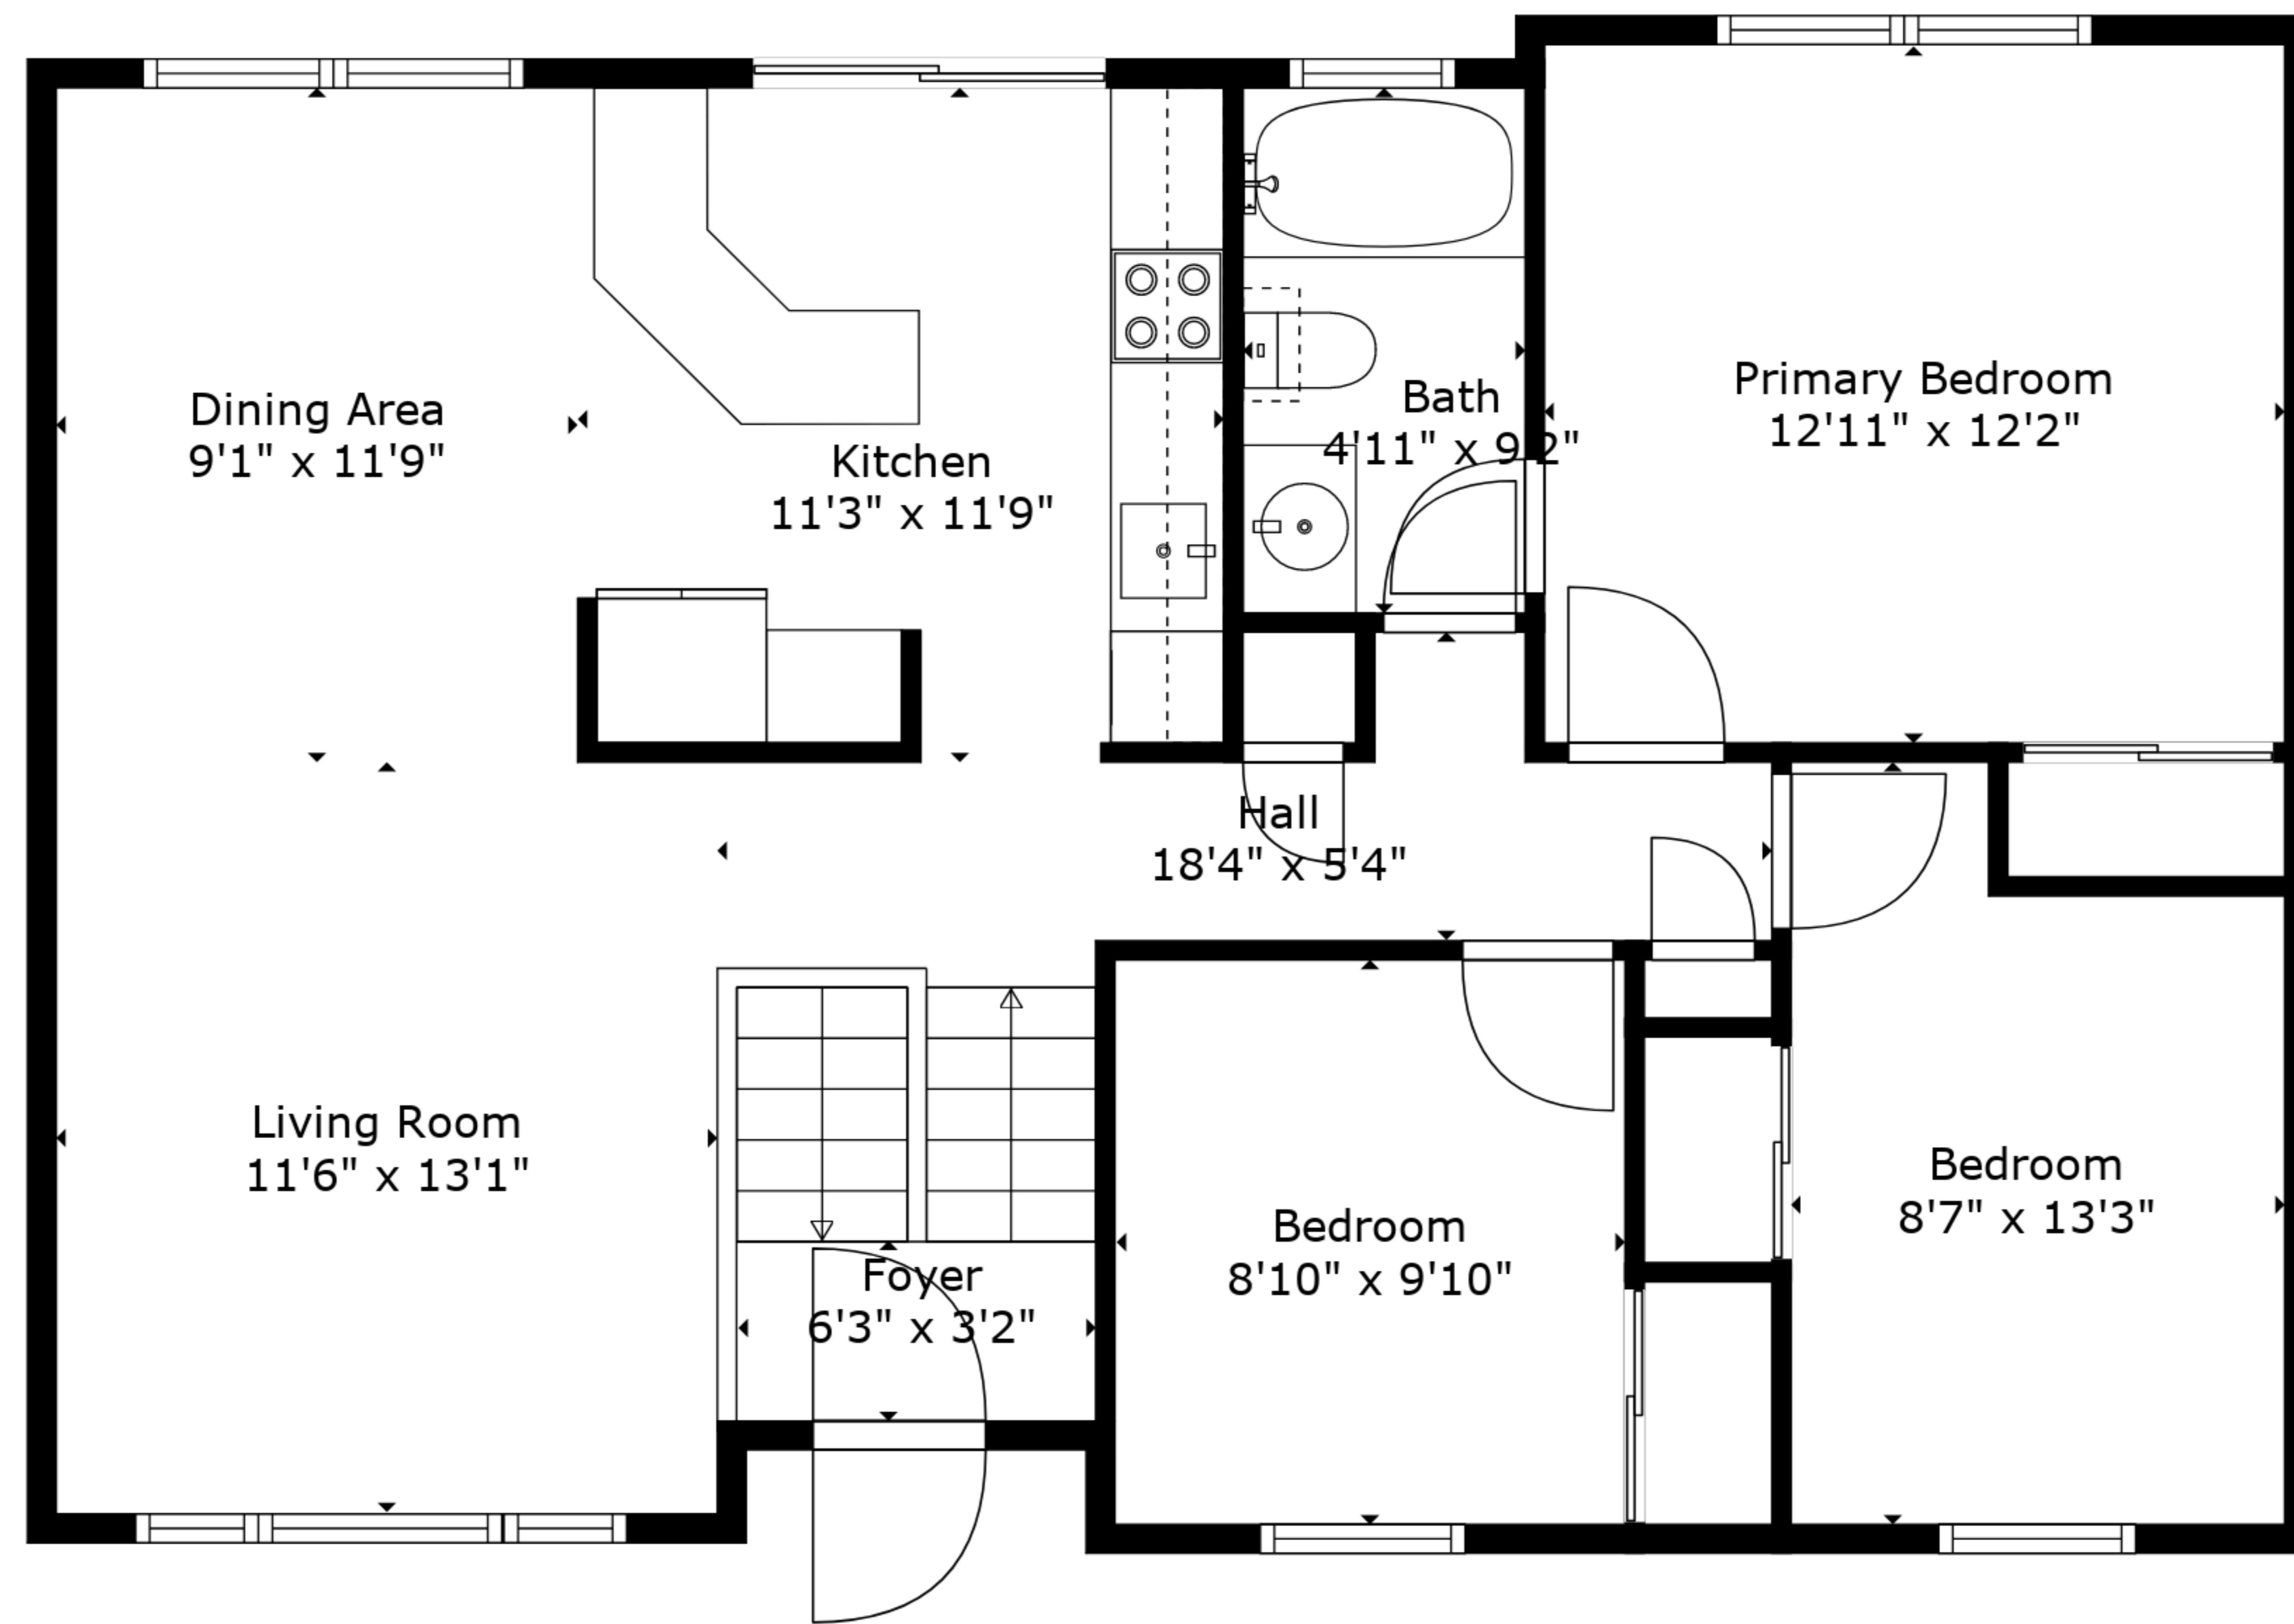

**TOTAL: 1389 sq. ft**

FLOOR 1: 421 sq. ft, FLOOR 2: 968 sq. ft

EXCLUDED AREAS: GARAGE: 469 sq. ft

Measurements Deemed Highly Reliable But Not Guaranteed. Measured By Cubicasa Tech.

Floor 2

Floor 1

**TOTAL: 1389 sq. ft**  
 FLOOR 1: 421 sq. ft, FLOOR 2: 968 sq. ft  
 EXCLUDED AREAS: GARAGE: 469 sq. ft

Measurements Deemed Highly Reliable But Not Guaranteed. Measured By Cubicasa Tech.