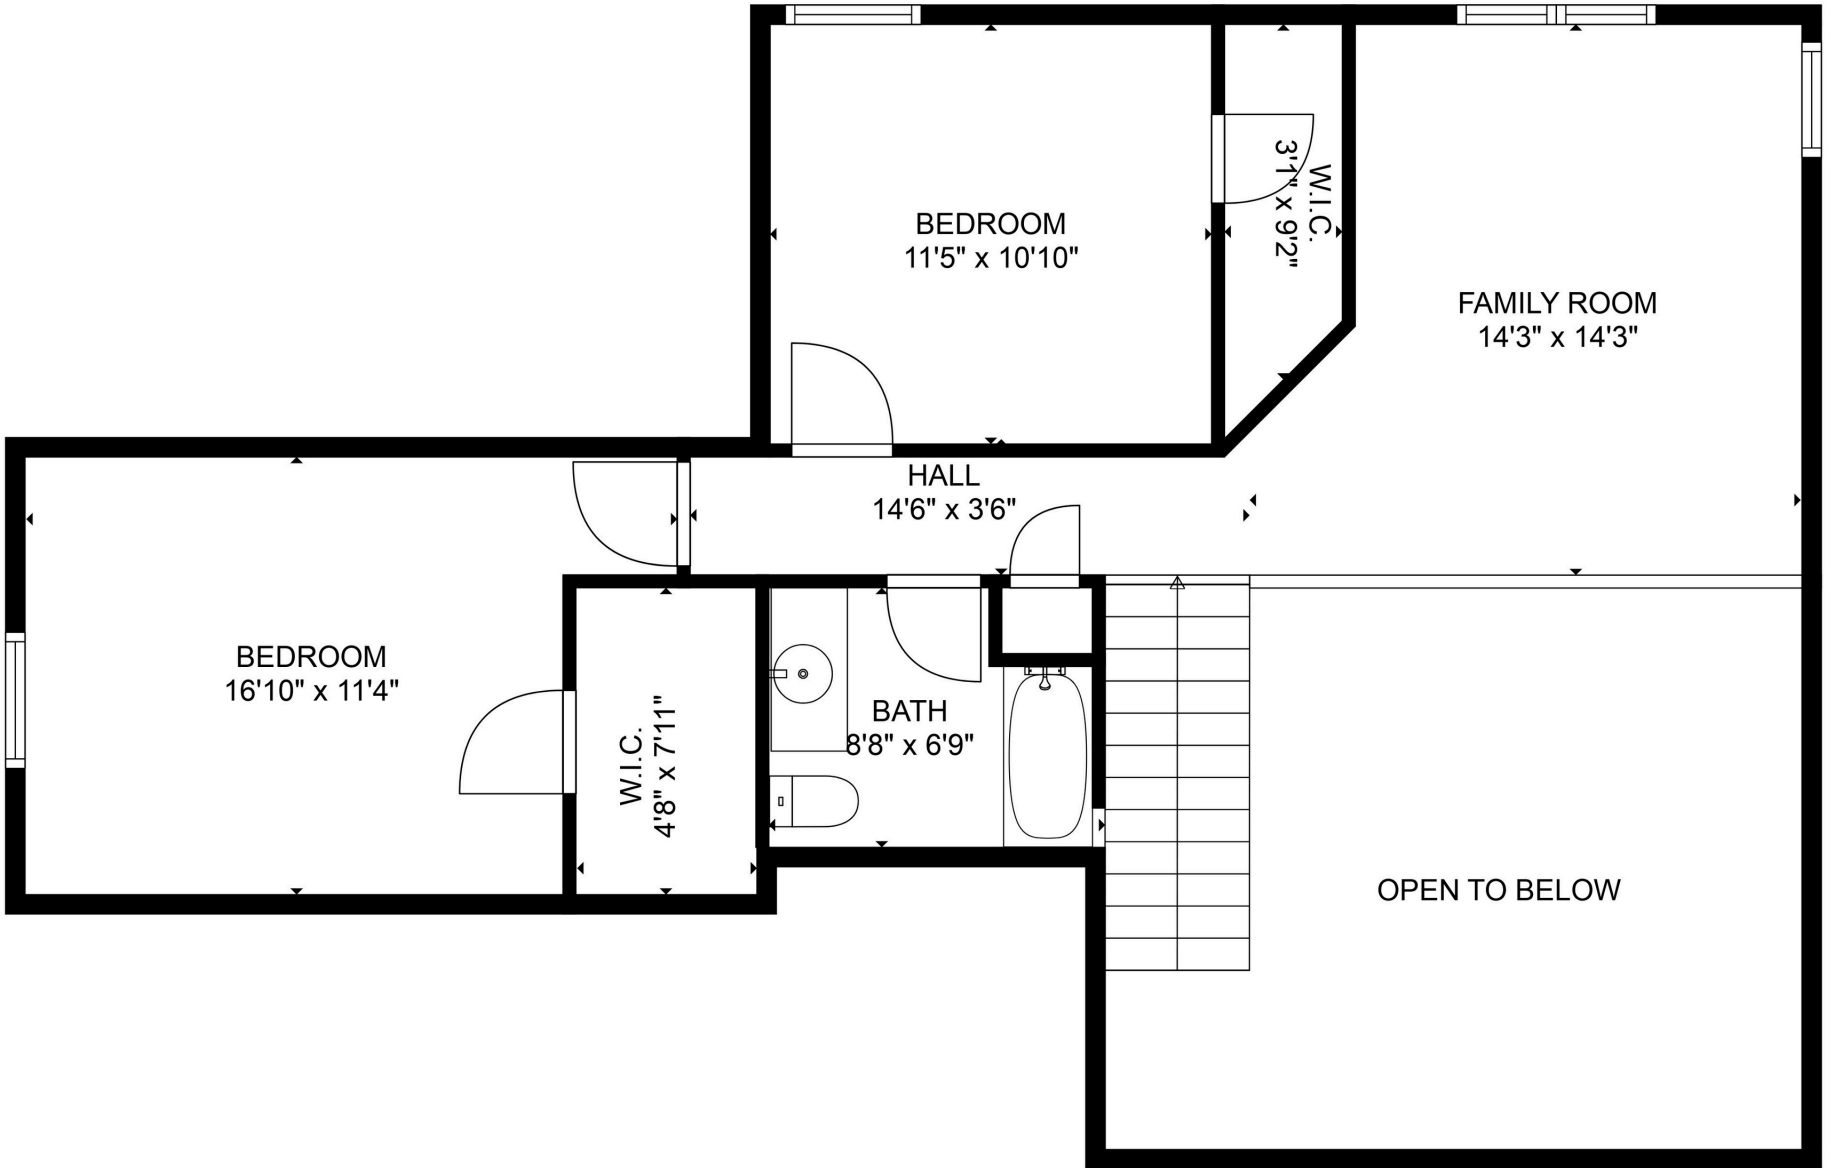

**Floor Plan & Measurements**

215 Woodhaven Dr  
Smithville, MO 64089

SIZES AND DIMENSIONS ARE APPROXIMATE, ACTUAL MAY VARY

**Floor Plan & Measurements**

215 Woodhaven Dr  
Smithville, MO 64089

SIZES AND DIMENSIONS ARE APPROXIMATE, ACTUAL MAY VARY

GARLOCK HOME  
GARLOCK.HOME

**Floor Plan & Measurements**

215 Woodhaven Dr  
Smithville, MO 64089

SIZES AND DIMENSIONS ARE APPROXIMATE, ACTUAL MAY VARY

FLOOR 2

FLOOR 3

FLOOR 1

**Floor Plan & Measurements**