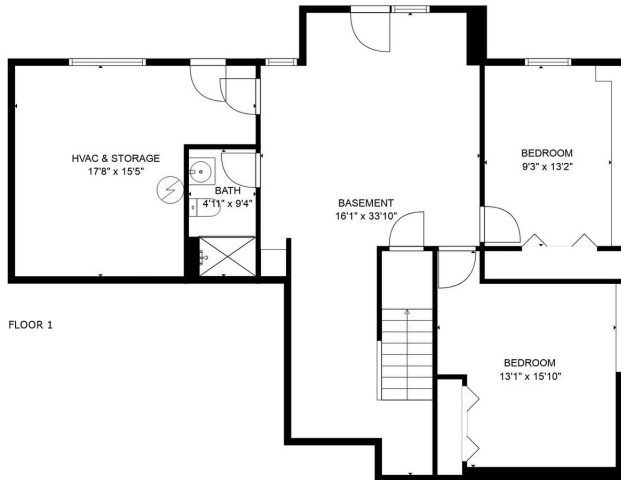

GARLOCK HOME  
GARLOCK.HOME

**Floor Plan & Measurements**

215 Woodhaven Dr  
Smithville, MO 64089

SIZES AND DIMENSIONS ARE APPROXIMATE, ACTUAL MAY VARY

FLOOR 2

FLOOR 3

FLOOR 1

**Floor Plan & Measurements**