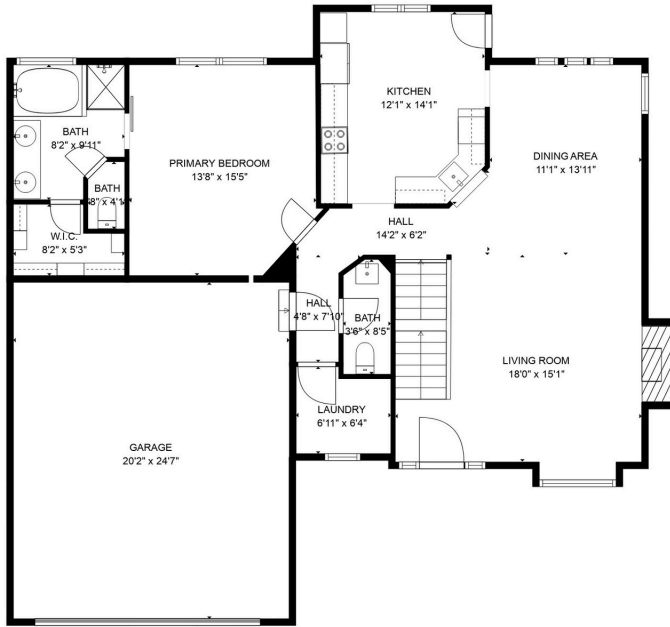

GARLOCK HOME  
GARLOCK.HOME

**Floor Plan & Measurements**

215 Woodhaven Dr  
Smithville, MO 64089

SIZES AND DIMENSIONS ARE APPROXIMATE, ACTUAL MAY VARY

FLOOR 2

FLOOR 3

FLOOR 1

**Floor Plan & Measurements**