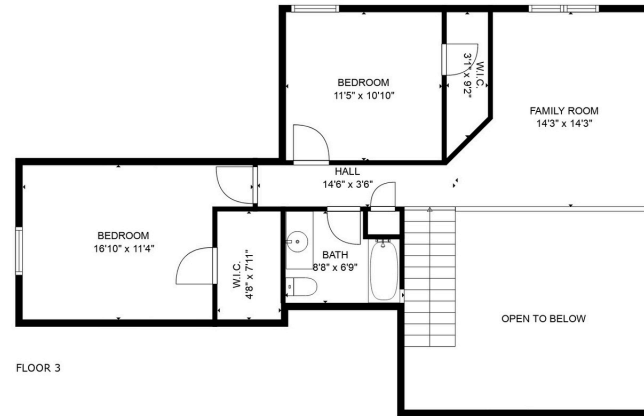

**Floor Plan & Measurements**

215 Woodhaven Dr  
Smithville, MO 64089

SIZES AND DIMENSIONS ARE APPROXIMATE, ACTUAL MAY VARY

**Floor Plan & Measurements**

215 Woodhaven Dr  
Smithville, MO 64089

SIZES AND DIMENSIONS ARE APPROXIMATE, ACTUAL MAY VARY

GARLOCK HOME  
GARLOCK.HOME

**Floor Plan & Measurements**

215 Woodhaven Dr  
Smithville, MO 64089

SIZES AND DIMENSIONS ARE APPROXIMATE, ACTUAL MAY VARY

FLOOR 2

FLOOR 3

FLOOR 1

**Floor Plan & Measurements**