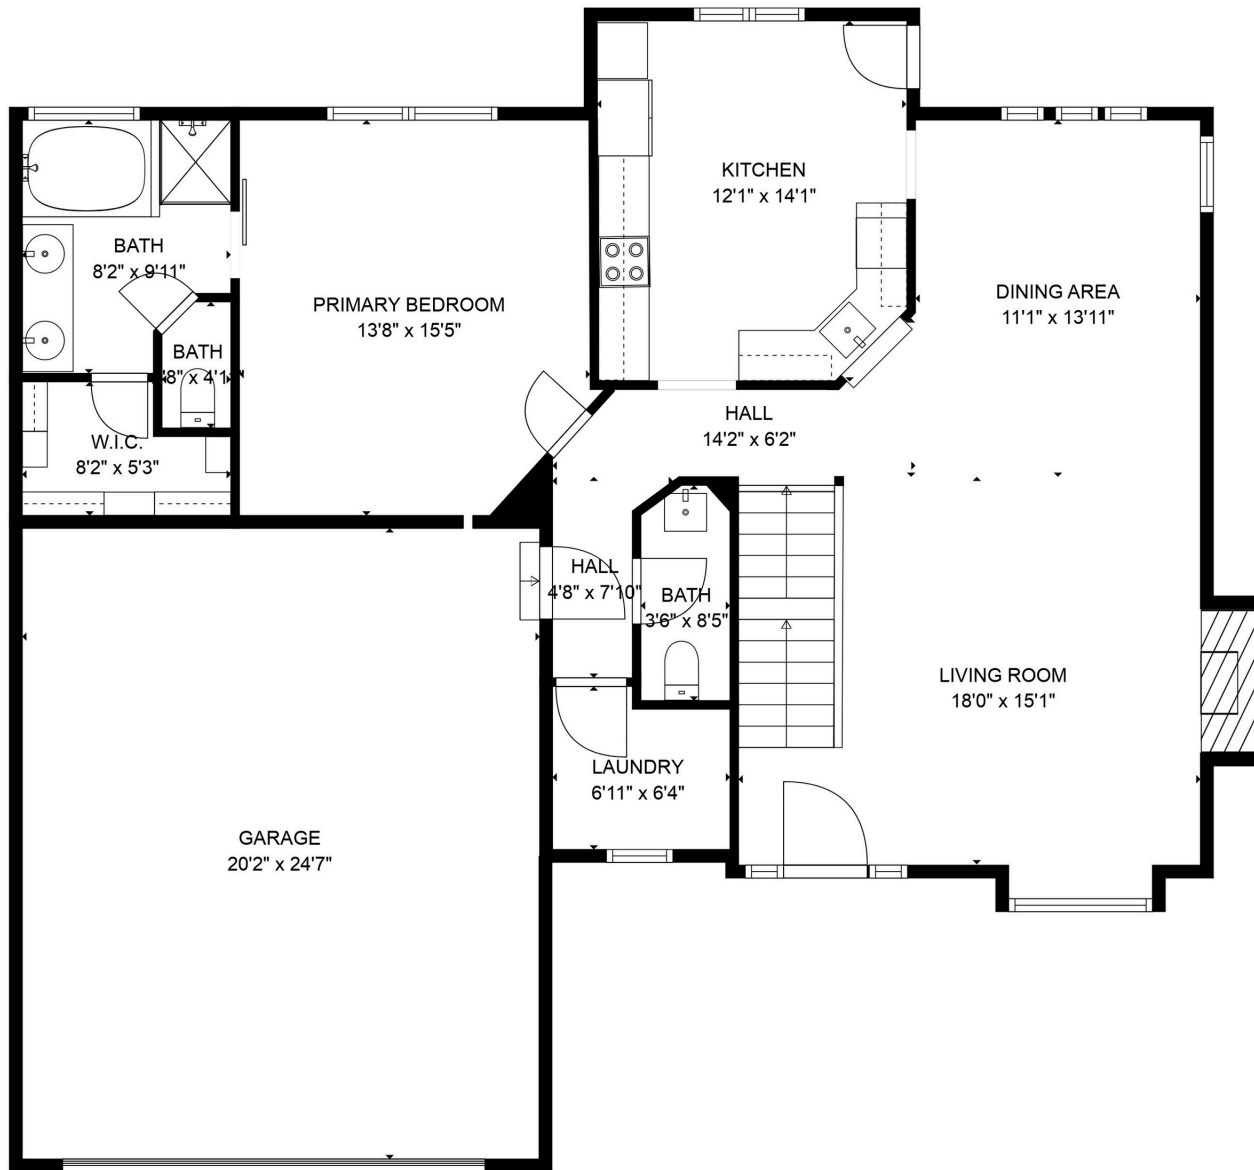

**Floor Plan & Measurements**

215 Woodhaven Dr  
Smithville, MO 64089

SIZES AND DIMENSIONS ARE APPROXIMATE, ACTUAL MAY VARY

**Floor Plan & Measurements**

215 Woodhaven Dr  
Smithville, MO 64089

SIZES AND DIMENSIONS ARE APPROXIMATE, ACTUAL MAY VARY

GARLOCK HOME  
GARLOCK.HOME

**Floor Plan & Measurements**

215 Woodhaven Dr  
Smithville, MO 64089

SIZES AND DIMENSIONS ARE APPROXIMATE, ACTUAL MAY VARY

FLOOR 2

FLOOR 3

FLOOR 1

**Floor Plan & Measurements**