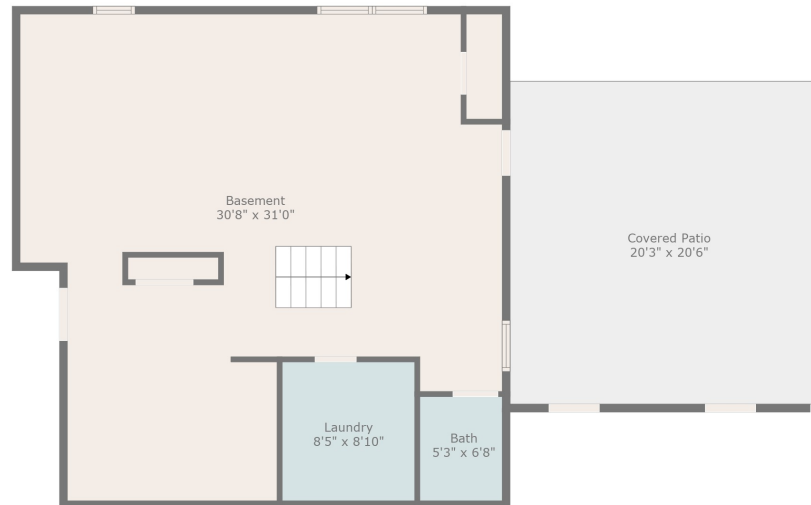

Floor 2

Floor 1

Room Dimensions Should Not Be Used For Total Sqft And Should Be Verified For Accuracy

Room Dimensions Should Not Be Used For Total Sqft And Should Be Verified For Accuracy

Basement
30'8" x 31'0"

Covered Patio
20'3" x 20'6"

Laundry
8'5" x 8'10"

Bath
5'3" x 6'8"