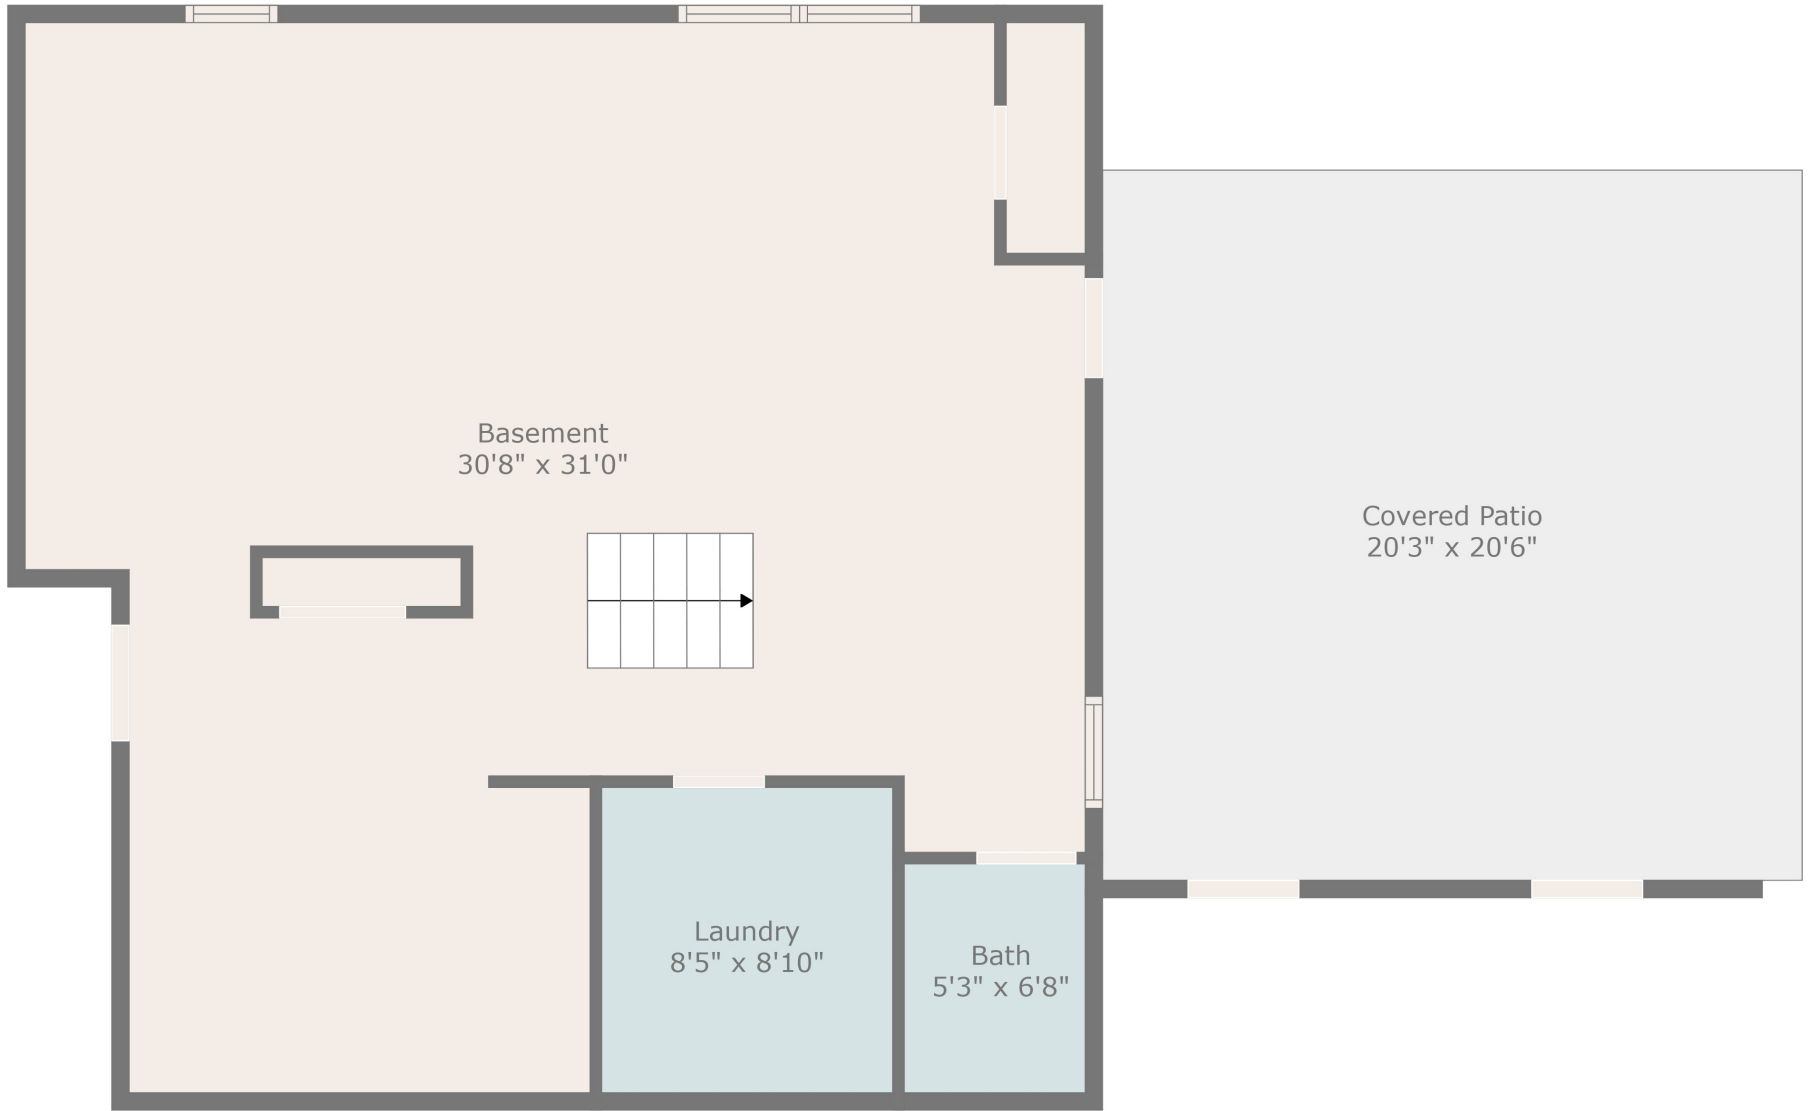

Floor 2

Floor 1

Room Dimensions Should Not Be Used For Total Sqft And Should Be Verified For Accuracy

Room Dimensions Should Not Be Used For Total Sqft And Should Be Verified For Accuracy

Basement
30'8" x 31'0"

Covered Patio
20'3" x 20'6"

Laundry
8'5" x 8'10"

Bath
5'3" x 6'8"