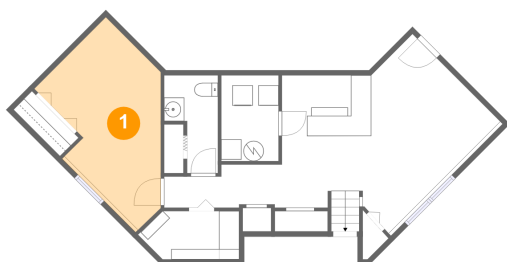

 **2,234** Total sqft

7016 Macbeth Way, Hilltop, Eldersburg, Sykesville, Carroll County, Maryland, United States, 21784

Room dimensions

Floor 1

Total sqft: 744 Living area: 644

#		Dimensions	sqft	Counted as living area
1	Bedroom	12'7" x 15'1"	157 sq. ft	Yes
2	Utility	5'8" x 8'6"	48 sq. ft	No
3	Recreation Room	12'3" x 21'9"	232 sq. ft	Yes
4	Hall	10'11" x 3'0"	46 sq. ft	Yes
5	WC	5'4" x 9'8"	40 sq. ft	Yes
6	Bar	8'10" x 6'0"	53 sq. ft	Yes
7	Storage	10'0" x 4'9"	42 sq. ft	No

7016 Macbeth Way, Hilltop, Eldersburg, Sykesville, Carroll County, Maryland, United States, 21784

Room dimensions

Floor 2

Total sqft: 1490 Living area: 895

#		Dimensions	sqft	Counted as living area
8	Hall	7'6" x 2'11"	22 sq. ft	Yes
9	Primary Bedroom	13'7" x 15'11"	138 sq. ft	Yes
10	Bath	7'2" x 4'9"	34 sq. ft	Yes
11	Eat-in Kitchen	17'10" x 14'8"	198 sq. ft	Yes
12	Bedroom	9'5" x 12'4"	100 sq. ft	Yes
13	Living Room	11'9" x 14'4"	178 sq. ft	Yes
14	Foyer	8'8" x 4'10"	52 sq. ft	Yes
15	Bath	5'6" x 12'1"	42 sq. ft	Yes
16	Deck	19'6" x 30'3"	595 sq. ft	No

7016 Macbeth Way, Hilltop, Eldersburg, Sykesville, Carroll County, Maryland, United States, 21784

1 Floor 1 - Bedroom

Dimensions: 12'7" x 15'1"
Area: 157 sq. ft
Counted as living area: Yes

Heated: Yes
Finished: Yes
Enclosed: Yes
Contiguous: Yes
Permitted: Yes
Wet space: No
Addition: No
Conversion: No

2 Floor 1 - Utility

Dimensions: 5'8" x 8'6"
Area: 48 sq. ft
Counted as living area: No

Heated: Yes
Finished: No
Enclosed: Yes
Contiguous: Yes
Permitted: Yes
Wet space: No
Addition: No
Conversion: No

7016 Macbeth Way, Hilltop, Eldersburg, Sykesville,
Carroll County, Maryland, United States, 21784