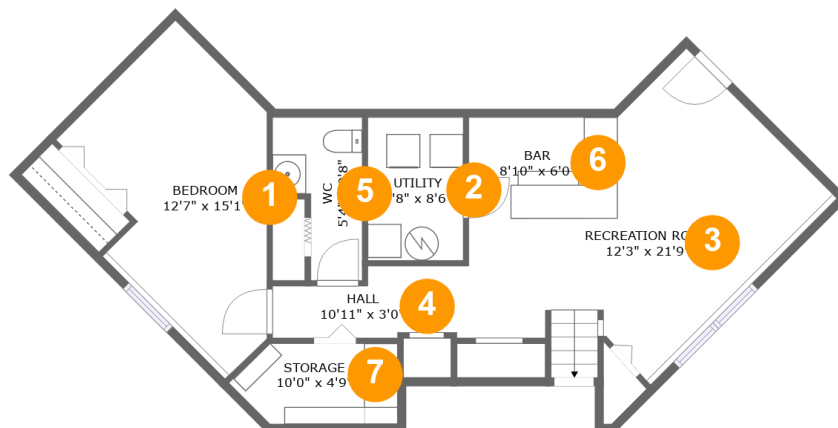

 **2,234** Total sqft

7016 Macbeth Way, Hilltop, Eldersburg, Sykesville, Carroll County, Maryland, United States, 21784

Room dimensions

Floor 1

Total sqft: 744 Living area: 644

#		Dimensions	sqft	Counted as living area
1	Bedroom	12'7" x 15'1"	157 sq. ft	Yes
2	Utility	5'8" x 8'6"	48 sq. ft	No
3	Recreation Room	12'3" x 21'9"	232 sq. ft	Yes
4	Hall	10'11" x 3'0"	46 sq. ft	Yes
5	WC	5'4" x 9'8"	40 sq. ft	Yes
6	Bar	8'10" x 6'0"	53 sq. ft	Yes
7	Storage	10'0" x 4'9"	42 sq. ft	No

7016 Macbeth Way, Hilltop, Eldersburg, Sykesville, Carroll County, Maryland, United States, 21784

Room dimensions

Floor 2

Total sqft: 1490 Living area: 895

#		Dimensions	sqft	Counted as living area
8	Hall	7'6" x 2'11"	22 sq. ft	Yes
9	Primary Bedroom	13'7" x 15'11"	138 sq. ft	Yes
10	Bath	7'2" x 4'9"	34 sq. ft	Yes
11	Eat-in Kitchen	17'10" x 14'8"	198 sq. ft	Yes
12	Bedroom	9'5" x 12'4"	100 sq. ft	Yes
13	Living Room	11'9" x 14'4"	178 sq. ft	Yes
14	Foyer	8'8" x 4'10"	52 sq. ft	Yes
15	Bath	5'6" x 12'1"	42 sq. ft	Yes
16	Deck	19'6" x 30'3"	595 sq. ft	No

6 Floor 1 - Bar

Dimensions: 8'10" x 6'0"
Area: 53 sq. ft
Counted as living area: Yes

Heated: Yes
Finished: Yes
Enclosed: Yes
Contiguous: Yes
Permitted: Yes
Wet space: No
Addition: No
Conversion: No

7 Floor 1 - Storage

14 Floor 2 - Foyer

Dimensions: 8'8" x 4'10"
Area: 52 sq. ft
Counted as living area: Yes

Heated: Yes
Finished: Yes
Enclosed: Yes
Contiguous: Yes
Permitted: Yes
Wet space: No
Addition: No
Conversion: No

**7016 Macbeth Way, Hilltop, Eldersburg, Sykesville,
Carroll County, Maryland, United States, 21784**