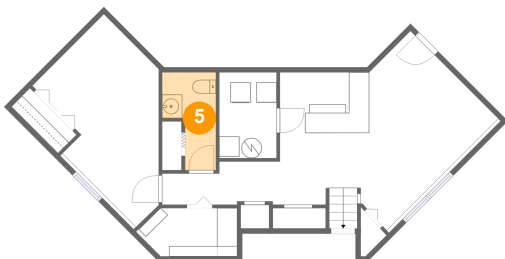

2 Floor 1 - Utility

Dimensions: 5'8" x 8'6"
Area: 48 sq. ft
Counted as living area: No

Heated: Yes
Finished: No
Enclosed: Yes
Contiguous: Yes
Permitted: Yes
Wet space: No
Addition: No
Conversion: No

7016 Macbeth Way, Hilltop, Eldersburg, Sykesville,
Carroll County, Maryland, United States, 21784

3 Floor 1 - Recreation Room

Dimensions: 12'3" x 21'9"
Area: 232 sq. ft
Counted as living area: Yes

Heated: Yes
Finished: Yes
Enclosed: Yes
Contiguous: Yes
Permitted: Yes
Wet space: No
Addition: No
Conversion: No

4 Floor 1 - Hall

Dimensions: 10'11" x 3'0"
Area: 46 sq. ft
Counted as living area: Yes

Heated: Yes
Finished: Yes
Enclosed: Yes
Contiguous: Yes
Permitted: Yes
Wet space: No
Addition: No
Conversion: No

5 Floor 1 - WC

Dimensions: 5'4" x 9'8"
Area: 40 sq. ft
Counted as living area: Yes

Heated: Yes
Finished: Yes
Enclosed: Yes
Contiguous: Yes
Permitted: Yes
Wet space: Yes
Addition: No
Conversion: No

7016 Macbeth Way, Hilltop, Eldersburg, Sykesville, Carroll County, Maryland, United States, 21784