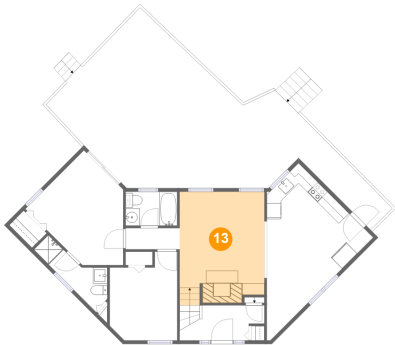

13 Floor 2 - Living Room

Dimensions: 11'9" x 14'4"
Area: 178 sq. ft
Counted as living area: Yes

Heated: Yes
Finished: Yes
Enclosed: Yes
Contiguous: Yes
Permitted: Yes
Wet space: No
Addition: No
Conversion: No