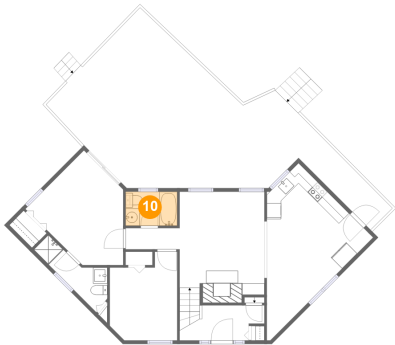

10 Floor 2 - Bath

Dimensions: 7'2" x 4'9"
Area: 34 sq. ft
Counted as living area: Yes

Heated: Yes
Finished: Yes
Enclosed: Yes
Contiguous: Yes
Permitted: Yes
Wet space: Yes
Addition: No
Conversion: No