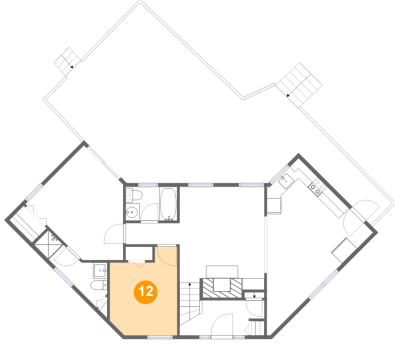

**7016 Macbeth Way, Hilltop, Eldersburg, Sykesville,
Carroll County, Maryland, United States, 21784**

12 Floor 2 - Bedroom

Dimensions: 9'5" x 12'4"
Area: 100 sq. ft
Counted as living area: Yes

Heated: Yes
Finished: Yes
Enclosed: Yes
Contiguous: Yes
Permitted: Yes
Wet space: No
Addition: No
Conversion: No