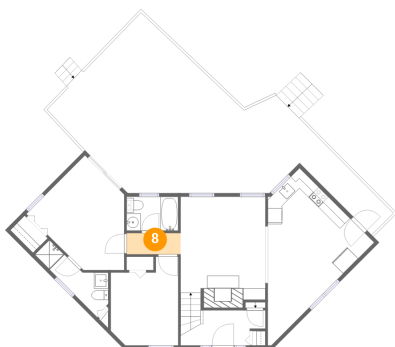

8 Floor 2 - Hall

Dimensions: 7'6" x 2'11"
Area: 22 sq. ft
Counted as living area: Yes

Heated: Yes
Finished: Yes
Enclosed: Yes
Contiguous: Yes
Permitted: Yes
Wet space: No
Addition: No
Conversion: No