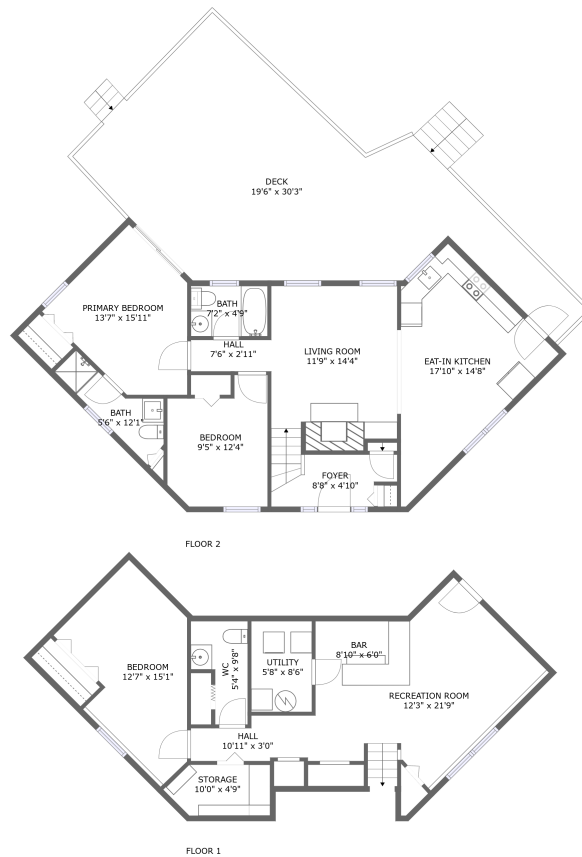

7016 Macbeth Way, Hilltop, Eldersburg, Sykesville, Carroll County, Maryland, United States, 21784

Property summary

0 Garages

3 Bedrooms

2 Bathrooms

1 Half baths

2 Floors

1,539 Gross living area sqft

2,234 Total sqft