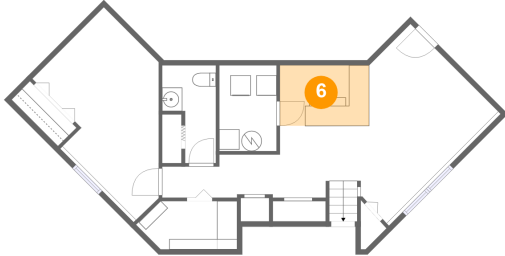

3 Floor 1 - Recreation Room

Dimensions: 12'3" x 21'9"
Area: 232 sq. ft
Counted as living area: Yes

Heated: Yes
Finished: Yes
Enclosed: Yes
Contiguous: Yes
Permitted: Yes
Wet space: No
Addition: No
Conversion: No

4 Floor 1 - Hall

Dimensions: 10'11" x 3'0"
Area: 46 sq. ft
Counted as living area: Yes

Heated: Yes
Finished: Yes
Enclosed: Yes
Contiguous: Yes
Permitted: Yes
Wet space: No
Addition: No
Conversion: No

5 Floor 1 - WC

Dimensions: 5'4" x 9'8"
Area: 40 sq. ft
Counted as living area: Yes

Heated: Yes
Finished: Yes
Enclosed: Yes
Contiguous: Yes
Permitted: Yes
Wet space: Yes
Addition: No
Conversion: No

7016 Macbeth Way, Hilltop, Eldersburg, Sykesville, Carroll County, Maryland, United States, 21784

6 Floor 1 - Bar

Dimensions: 8'10" x 6'0"
Area: 53 sq. ft
Counted as living area: Yes

Heated: Yes
Finished: Yes
Enclosed: Yes
Contiguous: Yes
Permitted: Yes
Wet space: No
Addition: No
Conversion: No

7 Floor 1 - Storage