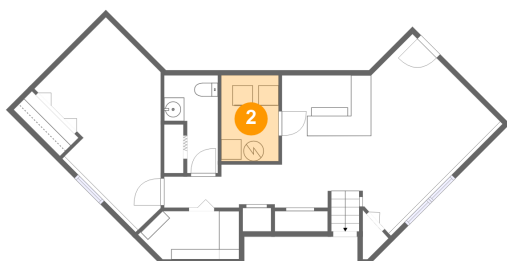

7016 Macbeth Way, Hilltop, Eldersburg, Sykesville, Carroll County, Maryland, United States, 21784

Room dimensions

Floor 2

Total sqft: 1490 Living area: 895

#		Dimensions	sqft	Counted as living area
8	Hall	7'6" x 2'11"	22 sq. ft	Yes
9	Primary Bedroom	13'7" x 15'11"	138 sq. ft	Yes
10	Bath	7'2" x 4'9"	34 sq. ft	Yes
11	Eat-in Kitchen	17'10" x 14'8"	198 sq. ft	Yes
12	Bedroom	9'5" x 12'4"	100 sq. ft	Yes
13	Living Room	11'9" x 14'4"	178 sq. ft	Yes
14	Foyer	8'8" x 4'10"	52 sq. ft	Yes
15	Bath	5'6" x 12'1"	42 sq. ft	Yes
16	Deck	19'6" x 30'3"	595 sq. ft	No

7016 Macbeth Way, Hilltop, Eldersburg, Sykesville, Carroll County, Maryland, United States, 21784

1 Floor 1 - Bedroom

Dimensions: 12'7" x 15'1"
Area: 157 sq. ft
Counted as living area: Yes

Heated: Yes
Finished: Yes
Enclosed: Yes
Contiguous: Yes
Permitted: Yes
Wet space: No
Addition: No
Conversion: No

2 Floor 1 - Utility

Dimensions: 5'8" x 8'6"
Area: 48 sq. ft
Counted as living area: No

Heated: Yes
Finished: No
Enclosed: Yes
Contiguous: Yes
Permitted: Yes
Wet space: No
Addition: No
Conversion: No

7016 Macbeth Way, Hilltop, Eldersburg, Sykesville,
Carroll County, Maryland, United States, 21784

3 Floor 1 - Recreation Room

Dimensions: 12'3" x 21'9"
Area: 232 sq. ft
Counted as living area: Yes

Heated: Yes
Finished: Yes
Enclosed: Yes
Contiguous: Yes
Permitted: Yes
Wet space: No
Addition: No
Conversion: No