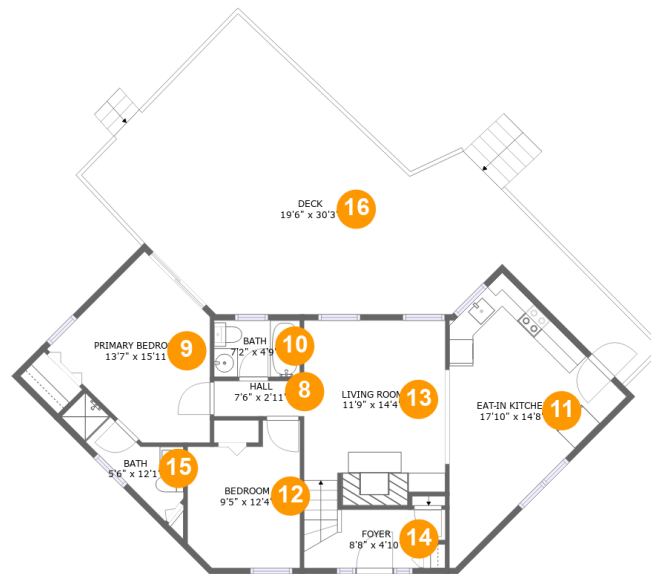

 **2,234** Total sqft

7016 Macbeth Way, Hilltop, Eldersburg, Sykesville, Carroll County, Maryland, United States, 21784

Room dimensions

Floor 1

Total sqft: 744 Living area: 644

#		Dimensions	sqft	Counted as living area
1	Bedroom	12'7" x 15'1"	157 sq. ft	Yes
2	Utility	5'8" x 8'6"	48 sq. ft	No
3	Recreation Room	12'3" x 21'9"	232 sq. ft	Yes
4	Hall	10'11" x 3'0"	46 sq. ft	Yes
5	WC	5'4" x 9'8"	40 sq. ft	Yes
6	Bar	8'10" x 6'0"	53 sq. ft	Yes
7	Storage	10'0" x 4'9"	42 sq. ft	No

7016 Macbeth Way, Hilltop, Eldersburg, Sykesville, Carroll County, Maryland, United States, 21784

Room dimensions

Floor 2

Total sqft: 1490 Living area: 895

#		Dimensions	sqft	Counted as living area
8	Hall	7'6" x 2'11"	22 sq. ft	Yes
9	Primary Bedroom	13'7" x 15'11"	138 sq. ft	Yes
10	Bath	7'2" x 4'9"	34 sq. ft	Yes
11	Eat-in Kitchen	17'10" x 14'8"	198 sq. ft	Yes
12	Bedroom	9'5" x 12'4"	100 sq. ft	Yes
13	Living Room	11'9" x 14'4"	178 sq. ft	Yes
14	Foyer	8'8" x 4'10"	52 sq. ft	Yes
15	Bath	5'6" x 12'1"	42 sq. ft	Yes
16	Deck	19'6" x 30'3"	595 sq. ft	No

7016 Macbeth Way, Hilltop, Eldersburg, Sykesville, Carroll County, Maryland, United States, 21784

1 Floor 1 - Bedroom

Dimensions: 12'7" x 15'1"
Area: 157 sq. ft
Counted as living area: Yes

Heated: Yes
Finished: Yes
Enclosed: Yes
Contiguous: Yes
Permitted: Yes
Wet space: No
Addition: No
Conversion: No

2 Floor 1 - Utility

Dimensions: 5'8" x 8'6"
Area: 48 sq. ft
Counted as living area: No

Heated: Yes
Finished: No
Enclosed: Yes
Contiguous: Yes
Permitted: Yes
Wet space: No
Addition: No
Conversion: No

7016 Macbeth Way, Hilltop, Eldersburg, Sykesville,
Carroll County, Maryland, United States, 21784