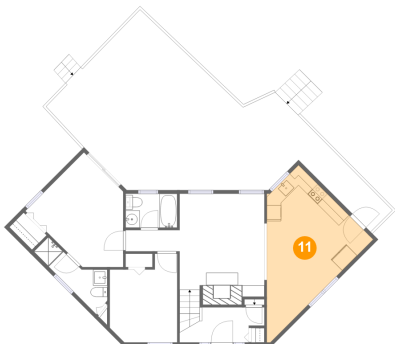

9 Floor 2 - Primary Bedroom

Dimensions: 13'7" x 15'11"
Area: 138 sq. ft
Counted as living area: Yes

Heated: Yes
Finished: Yes
Enclosed: Yes
Contiguous: Yes
Permitted: Yes
Wet space: No
Addition: No
Conversion: No

10 Floor 2 - Bath

Dimensions: 7'2" x 4'9"
Area: 34 sq. ft
Counted as living area: Yes

Heated: Yes
Finished: Yes
Enclosed: Yes
Contiguous: Yes
Permitted: Yes
Wet space: Yes
Addition: No
Conversion: No

11 Floor 2 - Eat-in Kitchen

Dimensions: 17'10" x 14'8"
Area: 198 sq. ft
Counted as living area: Yes

Heated: Yes
Finished: Yes
Enclosed: Yes
Contiguous: Yes
Permitted: Yes
Wet space: No
Addition: No
Conversion: No

**7016 Macbeth Way, Hilltop, Eldersburg, Sykesville,
Carroll County, Maryland, United States, 21784**