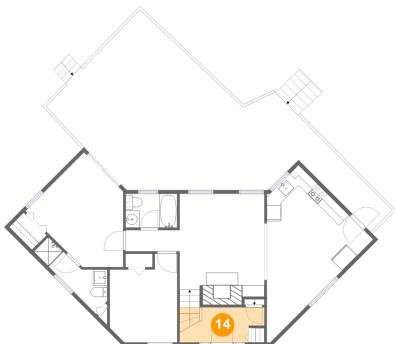

Dimensions: 17'10" x 14'8"
Area: 198 sq. ft
Counted as living area: Yes

Heated: Yes
Finished: Yes
Enclosed: Yes
Contiguous: Yes
Permitted: Yes
Wet space: No
Addition: No
Conversion: No

**7016 Macbeth Way, Hilltop, Eldersburg, Sykesville,
Carroll County, Maryland, United States, 21784**

12 Floor 2 - Bedroom

Dimensions: 9'5" x 12'4"
Area: 100 sq. ft
Counted as living area: Yes

Heated: Yes
Finished: Yes
Enclosed: Yes
Contiguous: Yes
Permitted: Yes
Wet space: No
Addition: No
Conversion: No

13 Floor 2 - Living Room

Dimensions: 11'9" x 14'4"
Area: 178 sq. ft
Counted as living area: Yes

Heated: Yes
Finished: Yes
Enclosed: Yes
Contiguous: Yes
Permitted: Yes
Wet space: No
Addition: No
Conversion: No

14 Floor 2 - Foyer

Dimensions: 8'8" x 4'10"
Area: 52 sq. ft
Counted as living area: Yes

Heated: Yes
Finished: Yes
Enclosed: Yes
Contiguous: Yes
Permitted: Yes
Wet space: No
Addition: No
Conversion: No

**7016 Macbeth Way, Hilltop, Eldersburg, Sykesville,
Carroll County, Maryland, United States, 21784**