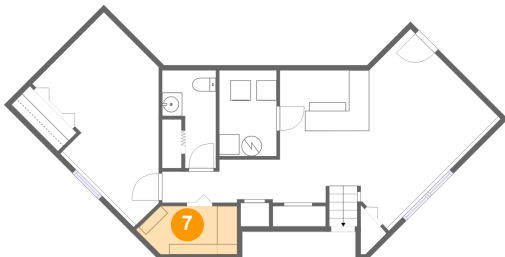

4 Floor 1 - Hall

Dimensions: 10'11" x 3'0"
Area: 46 sq. ft
Counted as living area: Yes

Heated: Yes
Finished: Yes
Enclosed: Yes
Contiguous: Yes
Permitted: Yes
Wet space: No
Addition: No
Conversion: No

5 Floor 1 - WC

Dimensions: 5'4" x 9'8"
Area: 40 sq. ft
Counted as living area: Yes

Heated: Yes
Finished: Yes
Enclosed: Yes
Contiguous: Yes
Permitted: Yes
Wet space: Yes
Addition: No
Conversion: No

7016 Macbeth Way, Hilltop, Eldersburg, Sykesville, Carroll County, Maryland, United States, 21784

6 Floor 1 - Bar

Dimensions: 8'10" x 6'0"
Area: 53 sq. ft
Counted as living area: Yes

Heated: Yes
Finished: Yes
Enclosed: Yes
Contiguous: Yes
Permitted: Yes
Wet space: No
Addition: No
Conversion: No

7 Floor 1 - Storage