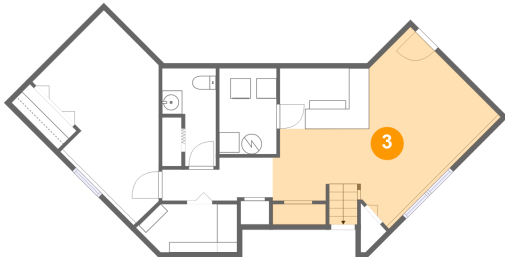

7016 Macbeth Way, Hilltop, Eldersburg, Sykesville, Carroll County, Maryland, United States, 21784

1 Floor 1 - Bedroom

Dimensions: 12'7" x 15'1"
Area: 157 sq. ft
Counted as living area: Yes

Heated: Yes
Finished: Yes
Enclosed: Yes
Contiguous: Yes
Permitted: Yes
Wet space: No
Addition: No
Conversion: No

2 Floor 1 - Utility

Dimensions: 5'8" x 8'6"
Area: 48 sq. ft
Counted as living area: No

Heated: Yes
Finished: No
Enclosed: Yes
Contiguous: Yes
Permitted: Yes
Wet space: No
Addition: No
Conversion: No

7016 Macbeth Way, Hilltop, Eldersburg, Sykesville,
Carroll County, Maryland, United States, 21784

3 Floor 1 - Recreation Room

Dimensions: 12'3" x 21'9"
Area: 232 sq. ft
Counted as living area: Yes

Heated: Yes
Finished: Yes
Enclosed: Yes
Contiguous: Yes
Permitted: Yes
Wet space: No
Addition: No
Conversion: No

Dimensions: 5'4" x 9'8"
Area: 40 sq. ft
Counted as living area: Yes

Heated: Yes
Finished: Yes
Enclosed: Yes
Contiguous: Yes
Permitted: Yes
Wet space: Yes
Addition: No
Conversion: No

7016 Macbeth Way, Hilltop, Eldersburg, Sykesville, Carroll County, Maryland, United States, 21784