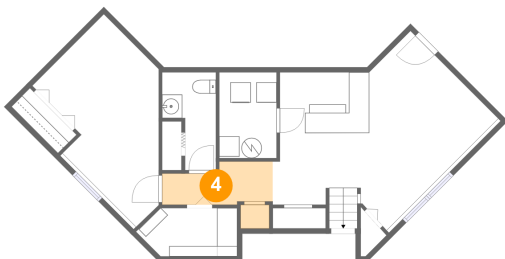

4 Floor 1 - Hall

Dimensions: 10'11" x 3'0"
Area: 46 sq. ft
Counted as living area: Yes

Heated: Yes
Finished: Yes
Enclosed: Yes
Contiguous: Yes
Permitted: Yes
Wet space: No
Addition: No
Conversion: No