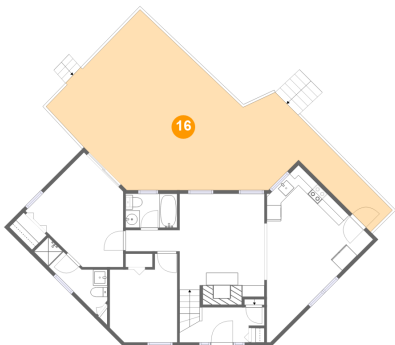

16 Floor 2 - Deck

Dimensions: 19'6" x 30'3"
Area: 595 sq. ft
Counted as living area: No

Heated: No
Finished: Yes
Enclosed: No
Contiguous: Yes
Permitted: Yes
Wet space: No
Addition: No
Conversion: No