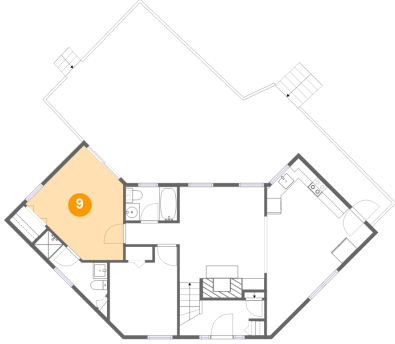

7016 Macbeth Way, Hilltop, Eldersburg, Sykesville,
Carroll County, Maryland, United States, 21784

9 Floor 2 - Primary Bedroom

Dimensions: 13'7" x 15'11"
Area: 138 sq. ft
Counted as living area: Yes

Heated: Yes
Finished: Yes
Enclosed: Yes
Contiguous: Yes
Permitted: Yes
Wet space: No
Addition: No
Conversion: No