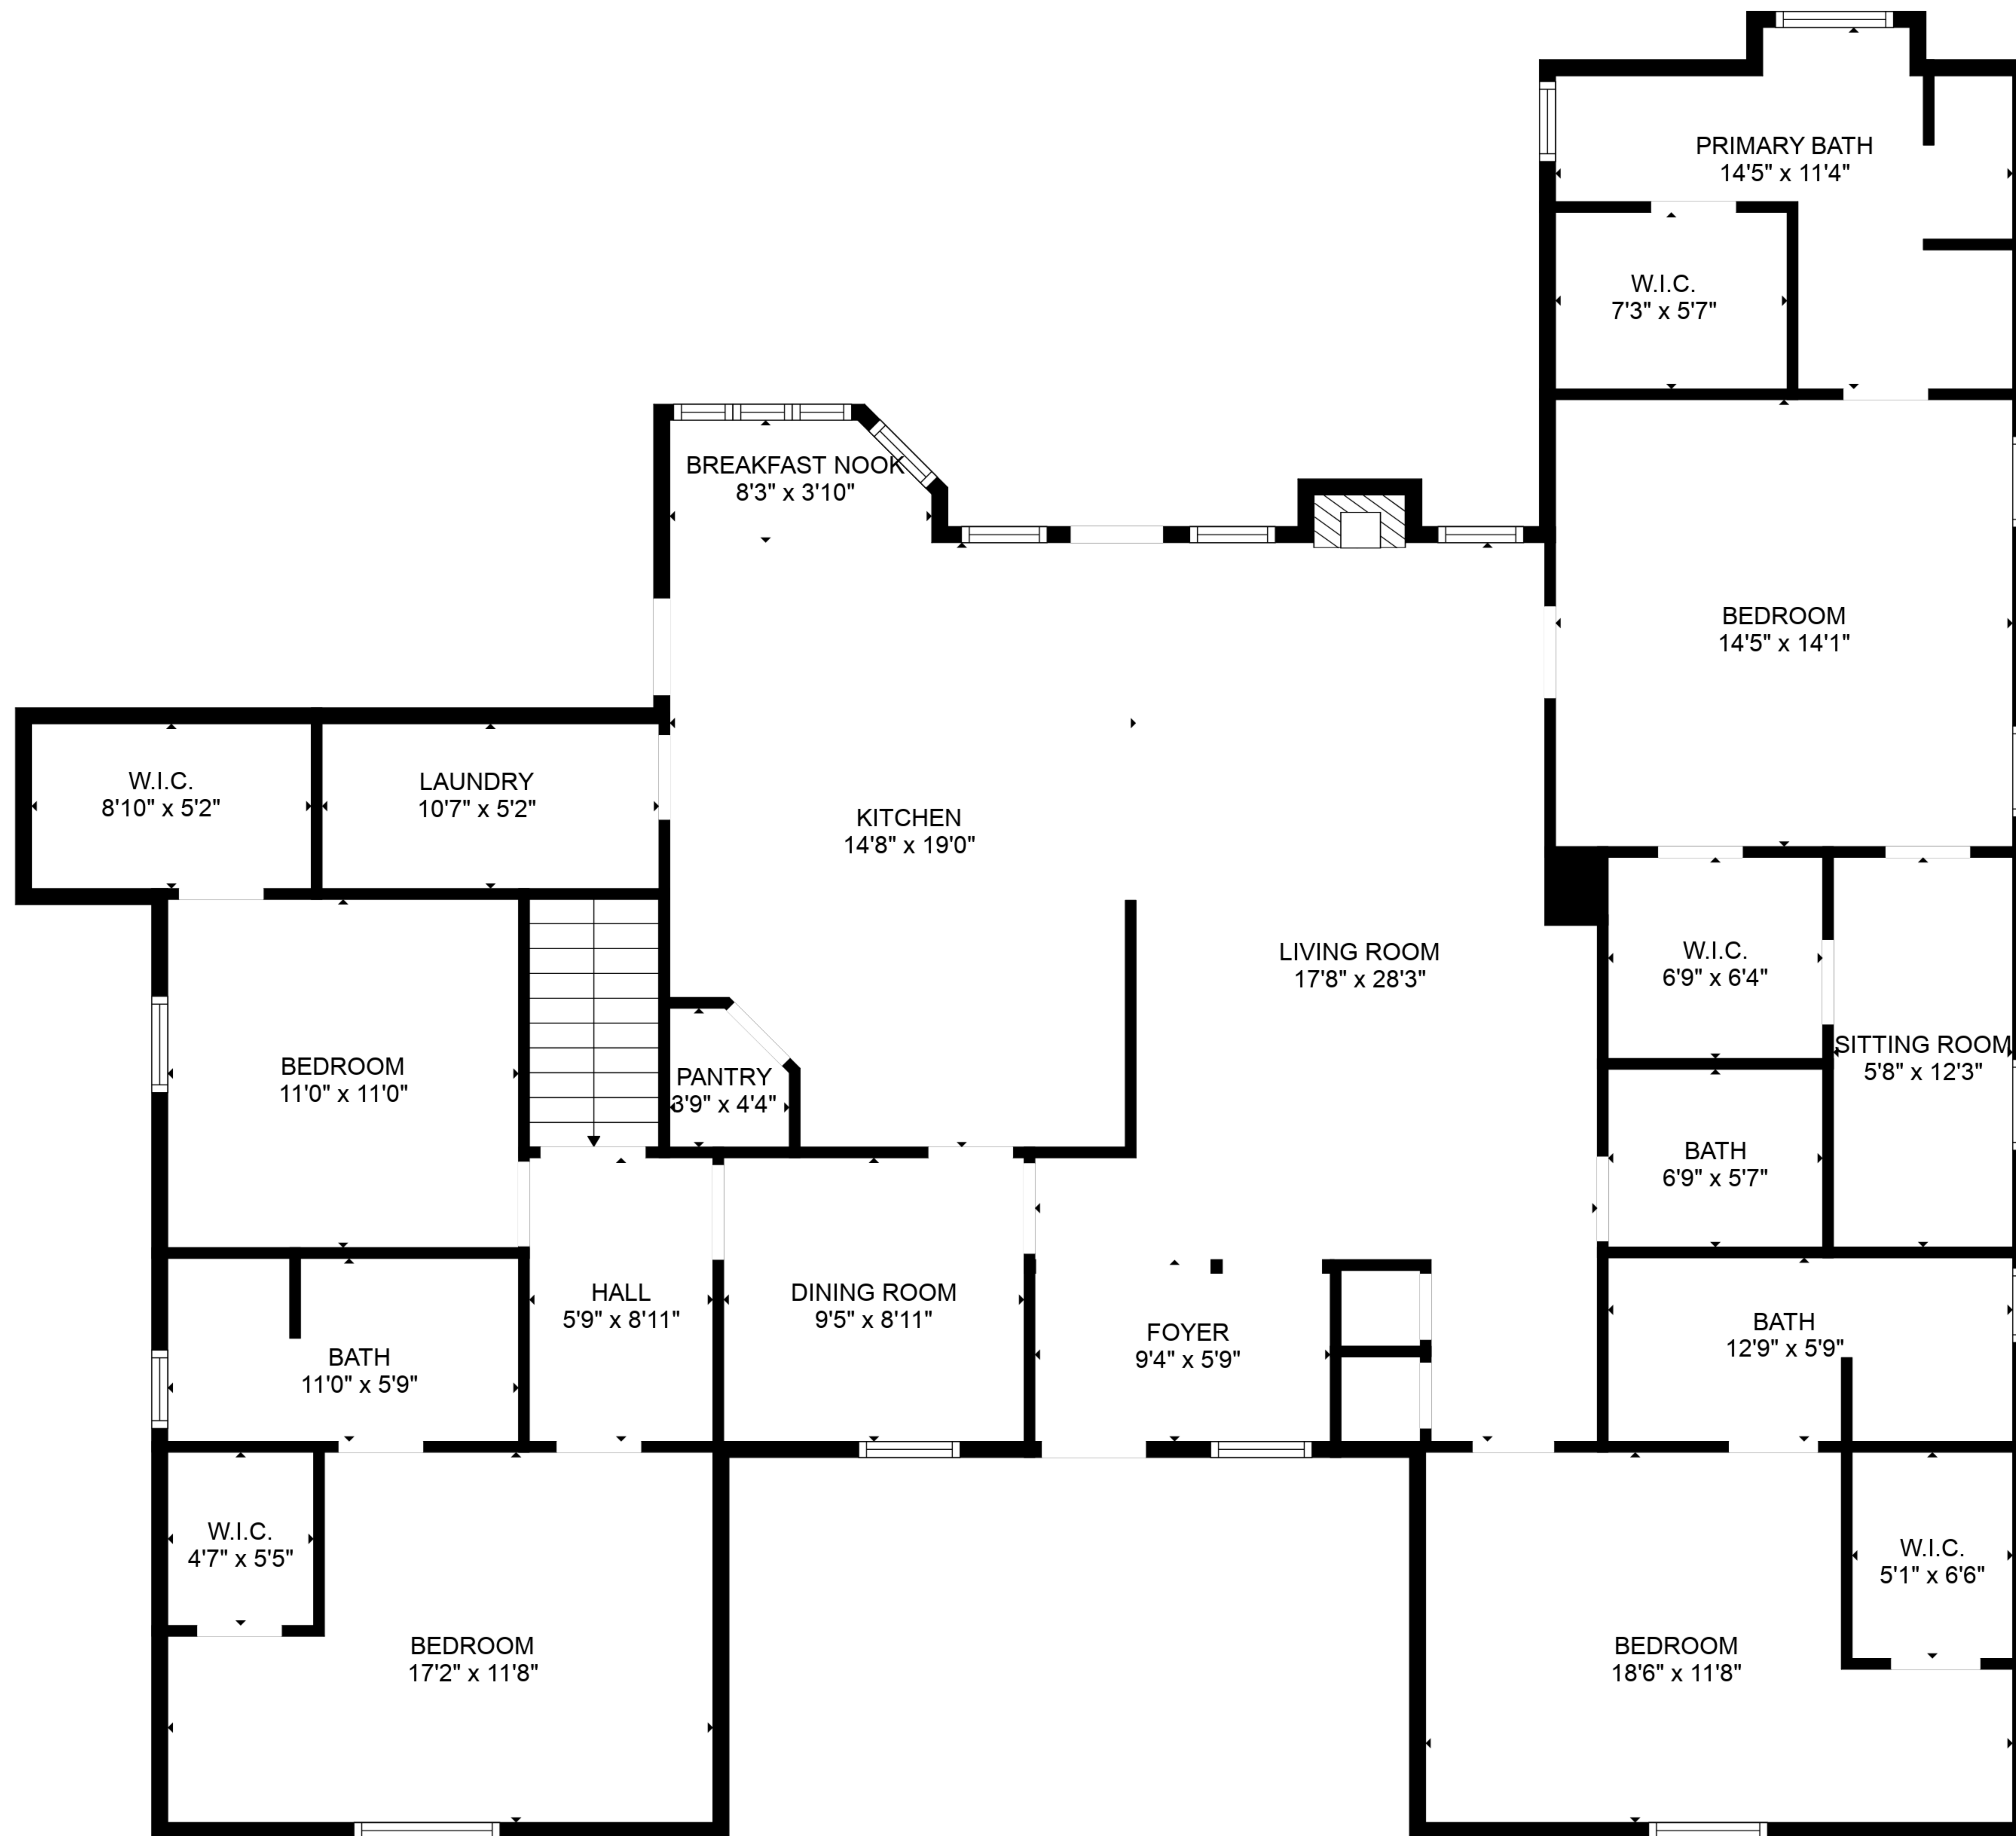

TOTAL: 4011 sq. ft
BELOW GROUND: 1758 sq. ft, FLOOR 2: 2253 sq. ft
EXCLUDED AREAS: STORAGE: 178 sq. ft, FIREPLACE: 6 sq. ft

TOTAL: 4011 sq. ft
 BELOW GROUND: 1758 sq. ft, FLOOR 2: 2253 sq. ft
 EXCLUDED AREAS: STORAGE: 178 sq. ft, FIREPLACE: 6 sq. ft

TOTAL: 4011 sq. ft
 BELOW GROUND: 1758 sq. ft, FLOOR 2: 2253 sq. ft
 EXCLUDED AREAS: STORAGE: 178 sq. ft, FIREPLACE: 6 sq. ft