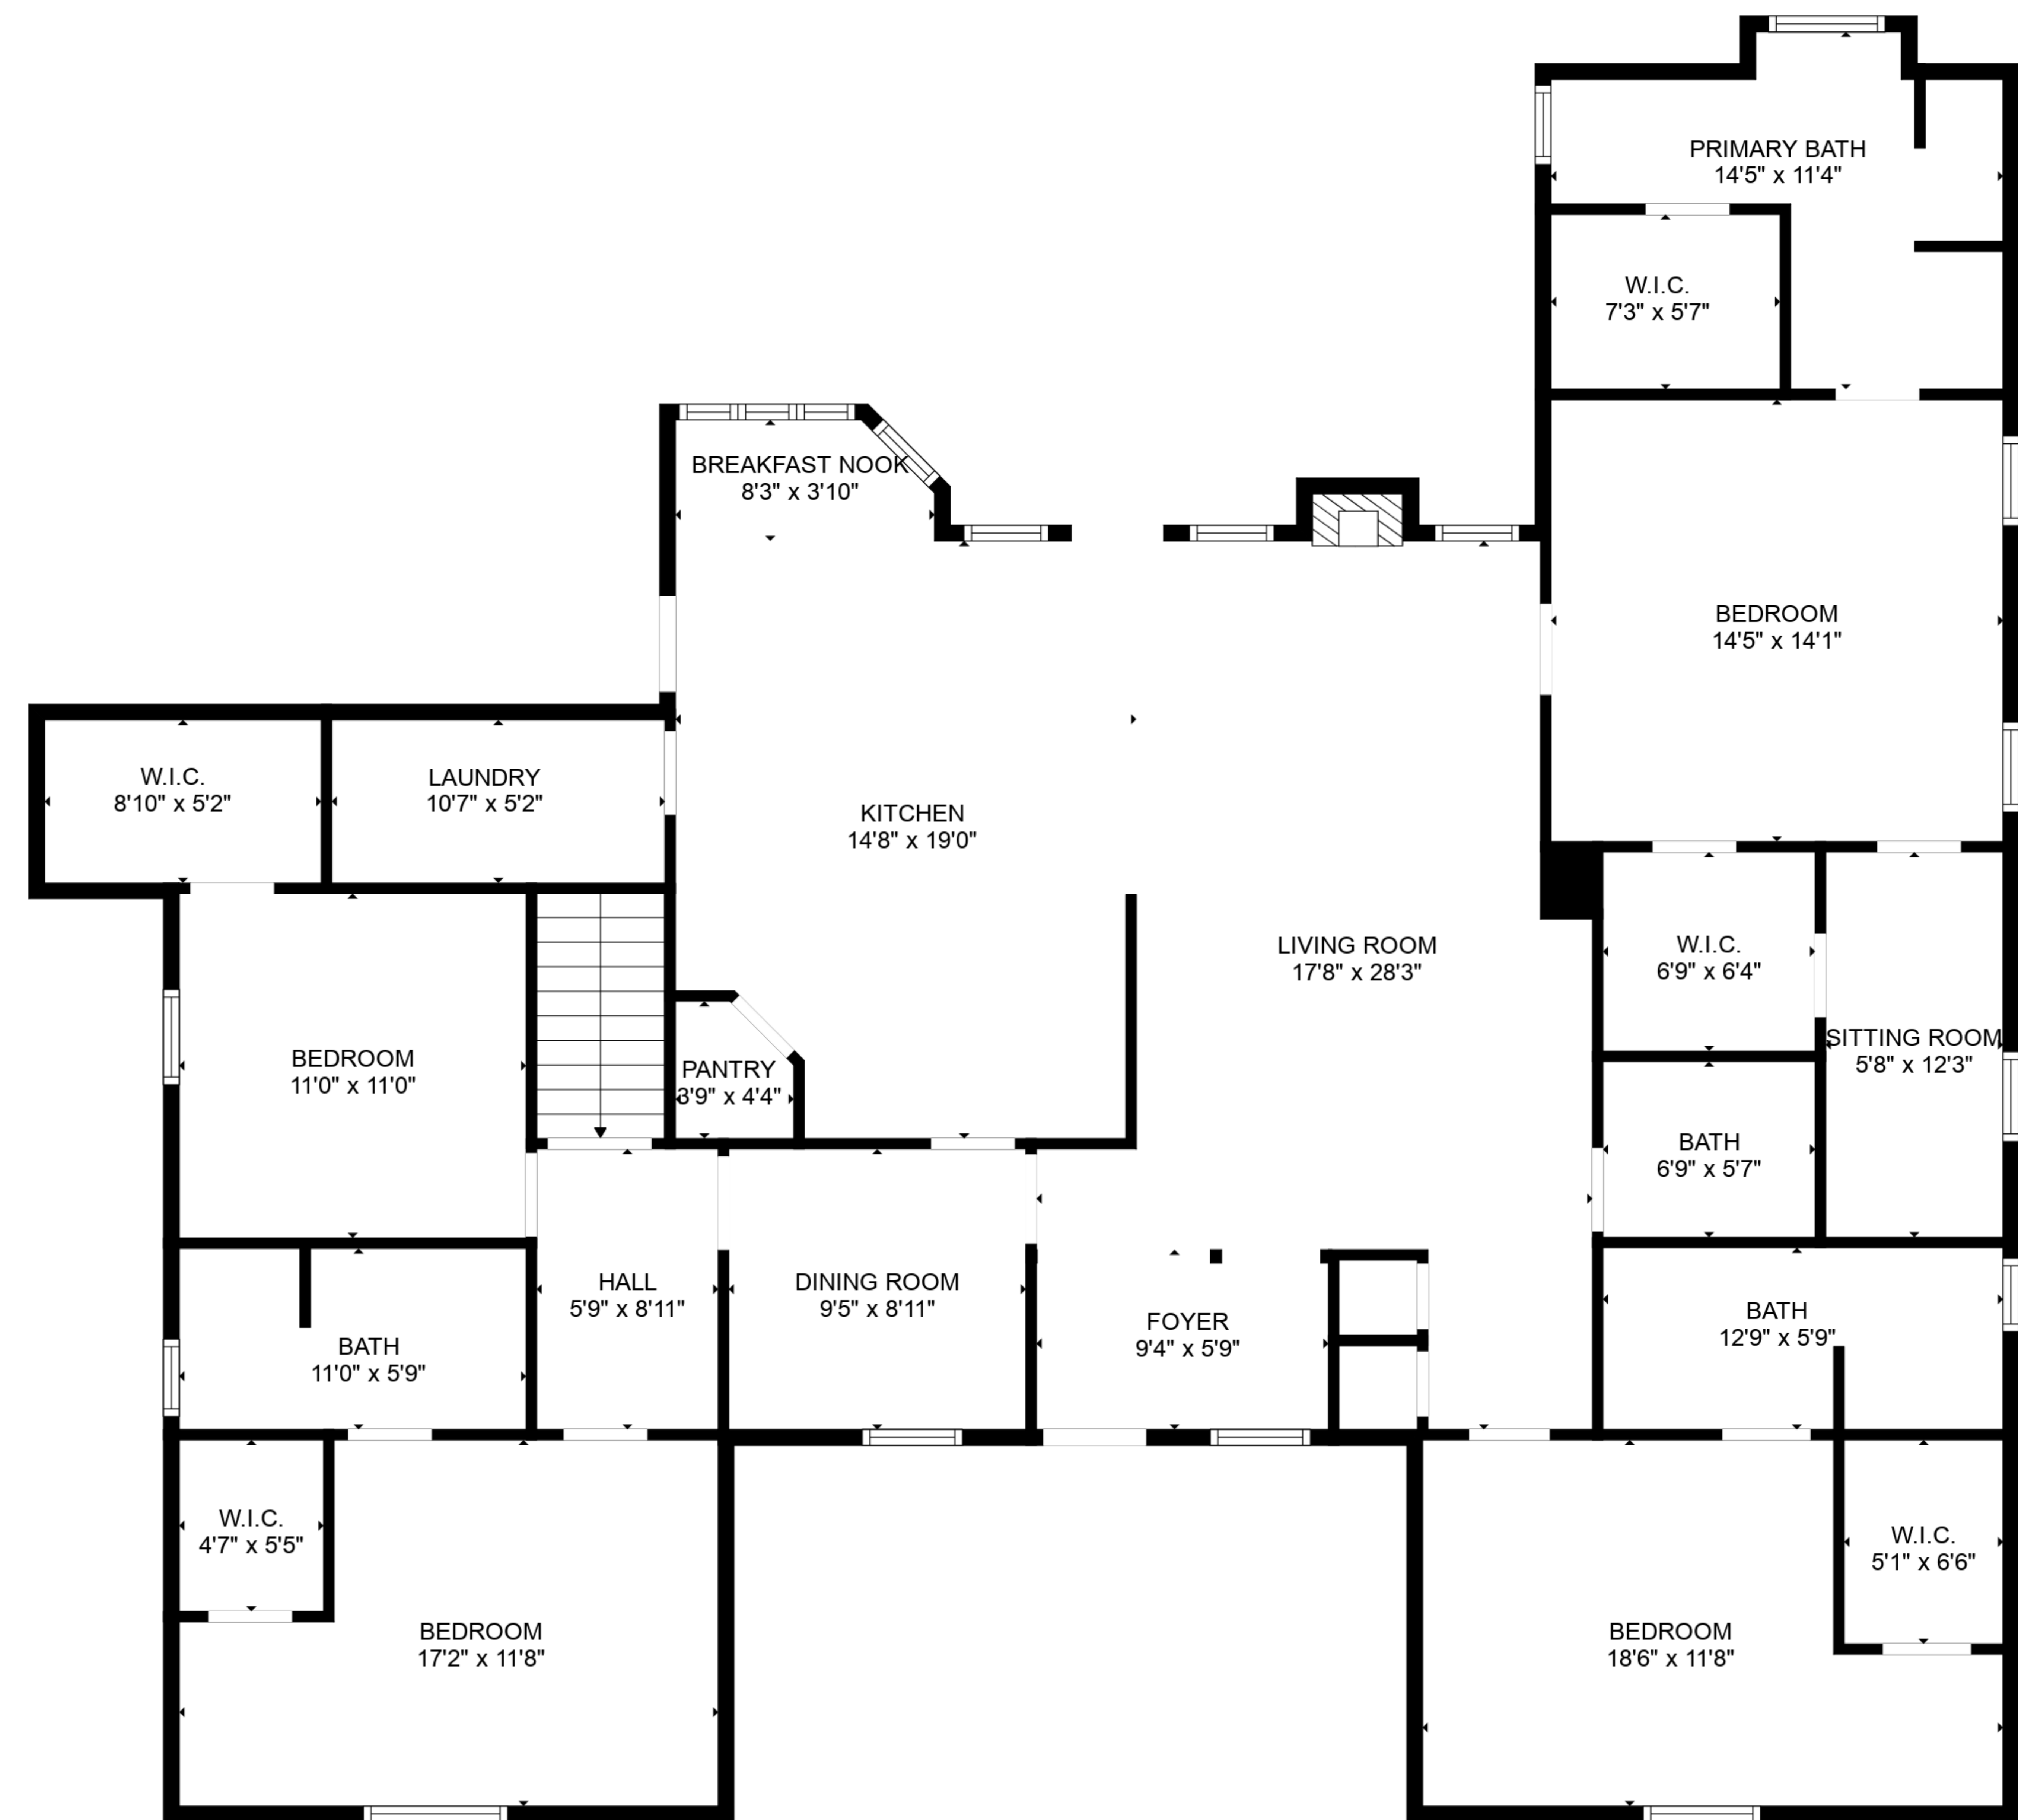

TOTAL: 4011 sq. ft
BELOW GROUND: 1758 sq. ft, FLOOR 2: 2253 sq. ft
EXCLUDED AREAS: STORAGE: 178 sq. ft, FIREPLACE: 6 sq. ft

TOTAL: 4011 sq. ft
 BELOW GROUND: 1758 sq. ft, FLOOR 2: 2253 sq. ft
 EXCLUDED AREAS: STORAGE: 178 sq. ft, FIREPLACE: 6 sq. ft

TOTAL: 4011 sq. ft
 BELOW GROUND: 1758 sq. ft, FLOOR 2: 2253 sq. ft
 EXCLUDED AREAS: STORAGE: 178 sq. ft, FIREPLACE: 6 sq. ft