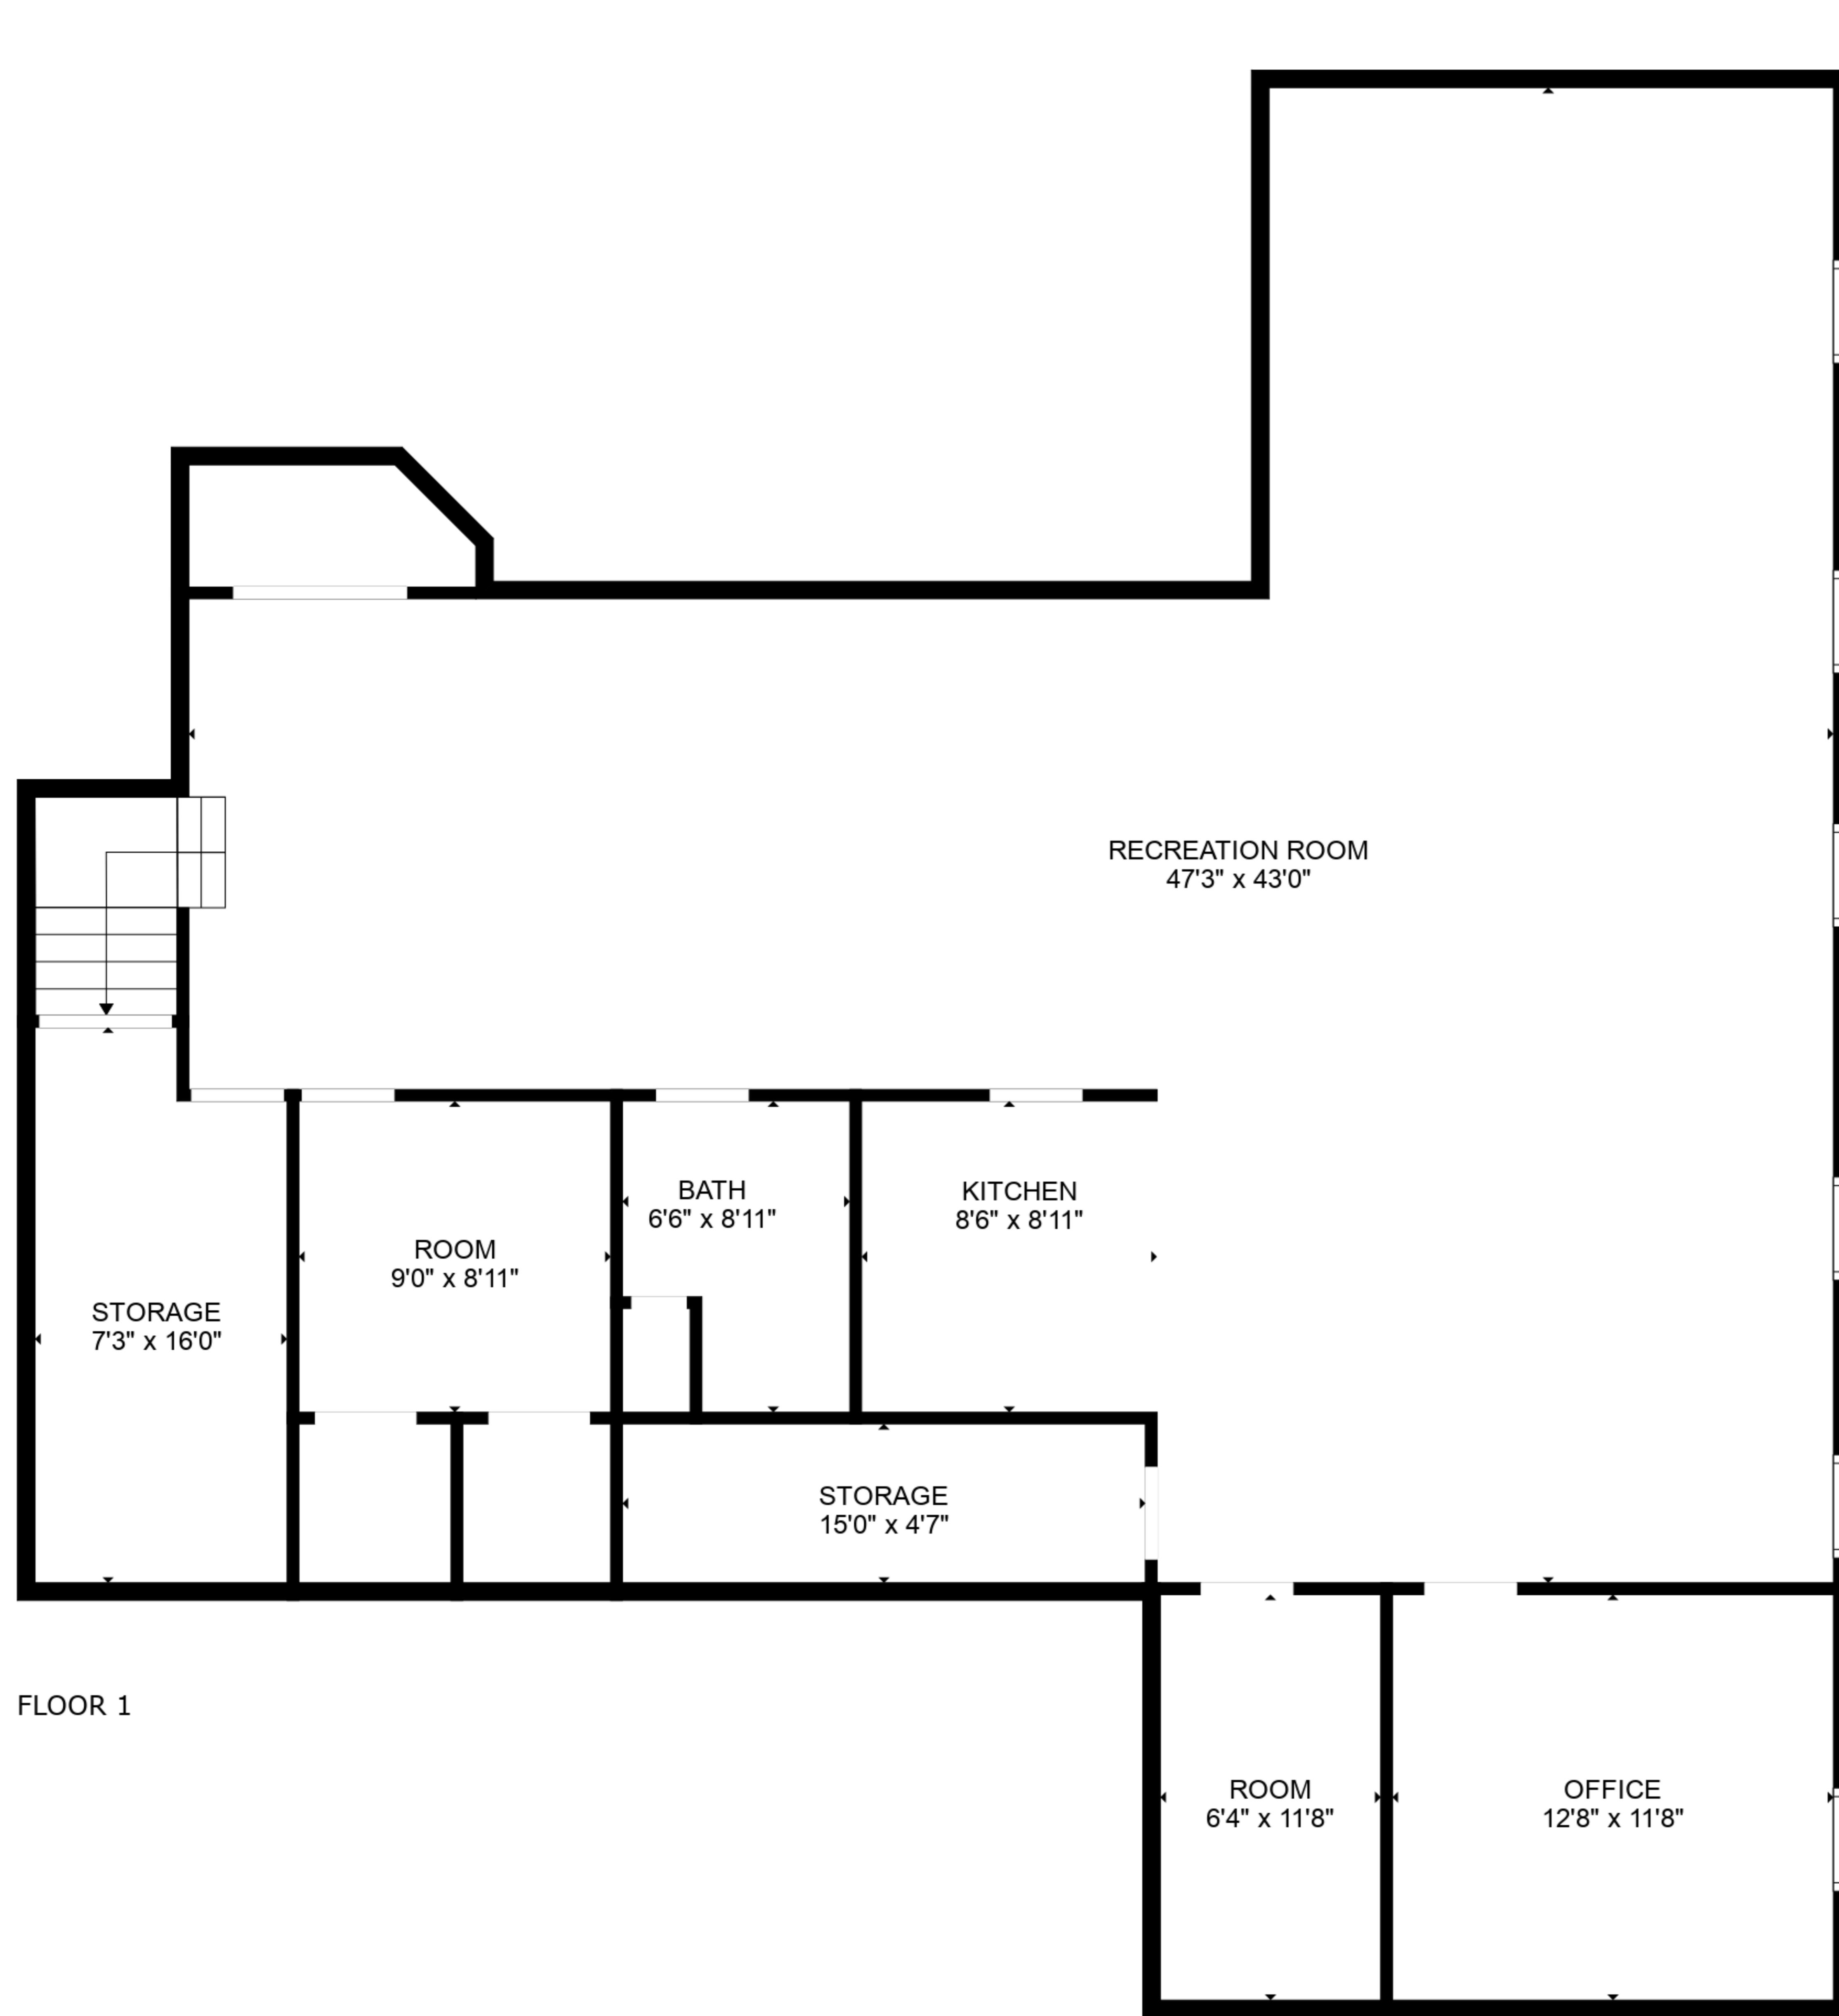

TOTAL: 4011 sq. ft
BELOW GROUND: 1758 sq. ft, FLOOR 2: 2253 sq. ft
EXCLUDED AREAS: STORAGE: 178 sq. ft, FIREPLACE: 6 sq. ft

TOTAL: 4011 sq. ft
 BELOW GROUND: 1758 sq. ft, FLOOR 2: 2253 sq. ft
 EXCLUDED AREAS: STORAGE: 178 sq. ft, FIREPLACE: 6 sq. ft

TOTAL: 4011 sq. ft
 BELOW GROUND: 1758 sq. ft, FLOOR 2: 2253 sq. ft
 EXCLUDED AREAS: STORAGE: 178 sq. ft, FIREPLACE: 6 sq. ft