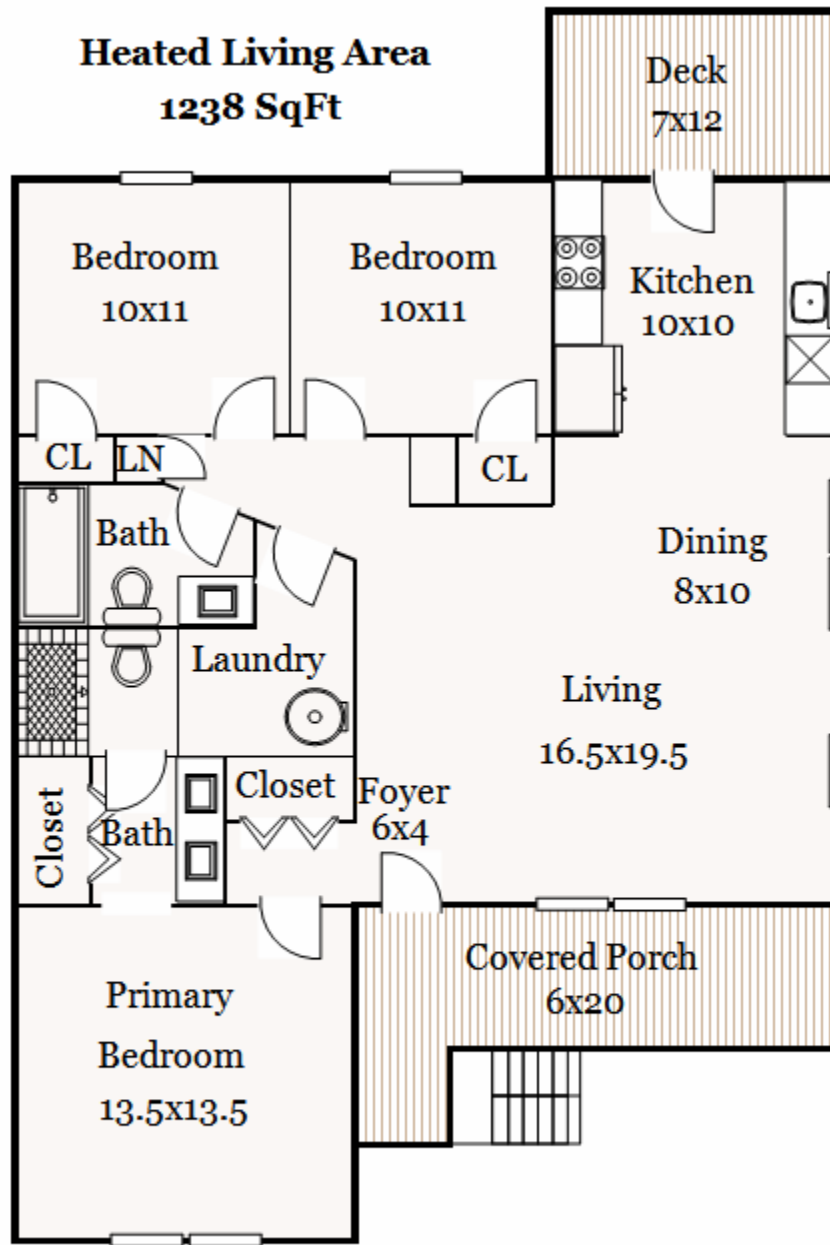

# 121 NW 19<sup>th</sup> Street

Note: This floor plan is for illustration purposes only. All measurements are rounded. Square footage was calculated based on the ANSI measurement standard. Floor plan produced by Precision Home Measuring (910) 620-9711