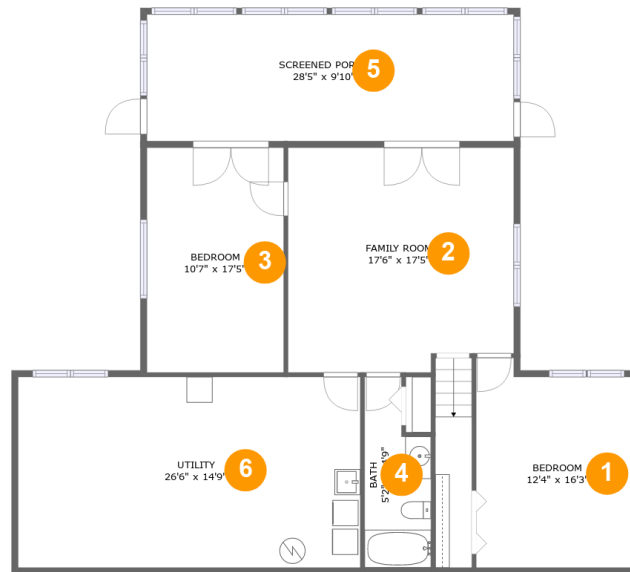

 **4,322** total sqft

6409 Scruggs Road, North Shore, Moneta, Franklin County, Virginia, United States, 24121

Room Dimensions

Floor 1

Total sqft: 1595

Living area: 875

#	Room name	Dimensions	Area (sqft)	Counted as Living Area
1	Bedroom	12'4" x 16'3"	187 sq. ft	Yes
2	Family Room	17'6" x 17'5"	295 sq. ft	Yes
3	Bedroom	10'7" x 17'5"	185 sq. ft	Yes
4	Bath	5'2" x 14'9"	65 sq. ft	Yes
5	Screened Porch	28'5" x 9'10"	279 sq. ft	No
6	Utility	26'6" x 14'9"	391 sq. ft	No

6409 Scruggs Road, North Shore, Moneta, Franklin County, Virginia, United States, 24121

Room Dimensions

Floor 2

Total sqft: 2727

Living area: 1422

#	Room name	Dimensions	Area (sqft)	Counted as Living Area
7	Breakfast Nook	8'2" x 10'9"	87 sq. ft	Yes
8	Hall	22'4" x 3'1"	68 sq. ft	Yes
9	Garage	19'5" x 21'11"	427 sq. ft	No
10	Porch	8'9" x 3'10"	34 sq. ft	No
11	Bath	5'0" x 14'9"	58 sq. ft	Yes
12	Dining Area	10'1" x 14'0"	142 sq. ft	Yes
13	Bedroom	13'3" x 14'9"	173 sq. ft	Yes
14	Living Room	19'2" x 14'0"	269 sq. ft	Yes
15	Primary Bedroom	13'1" x 14'9"	178 sq. ft	Yes
16	Kitchen	10'1" x 13'11"	141 sq. ft	Yes
17	Deck	45'5" x 27'6"	809 sq. ft	No

Dimensions: 12'4" x 16'3"
Area: 187 sq. ft
Counted as Living Area:
Yes

Heated: Yes
Finished: Yes
Enclosed: Yes
Contiguous:
Yes
Permitted: Yes
Wet Space: No
Addition: No
Conversion: No

2 Floor 1 - Family Room