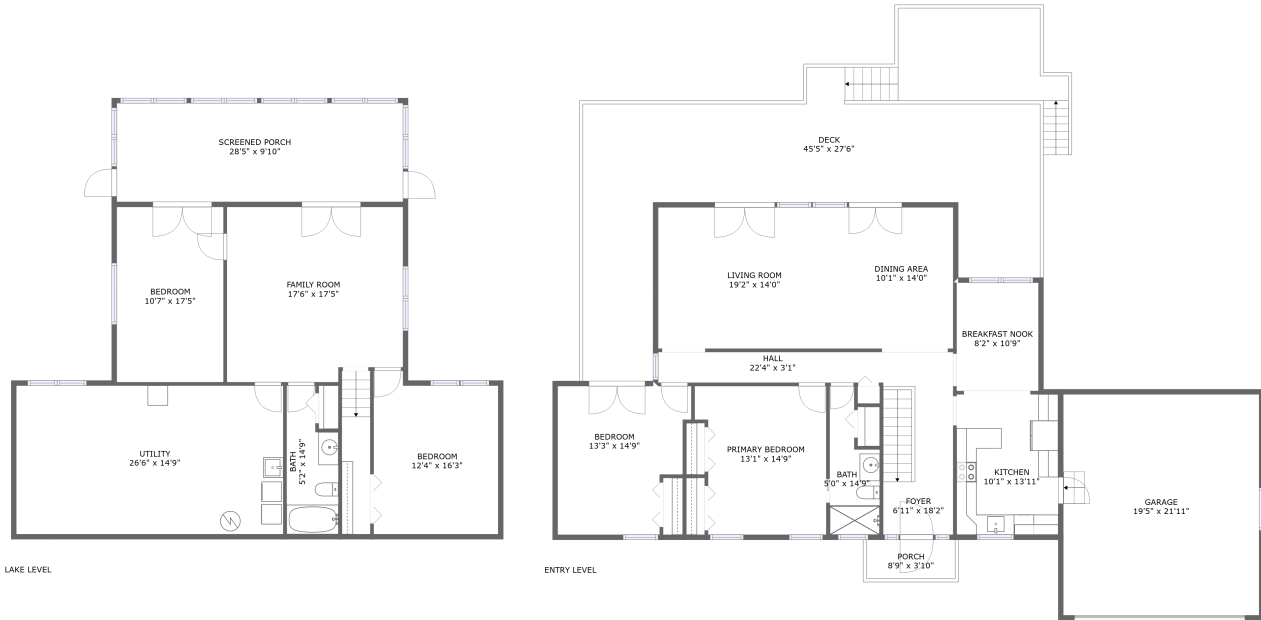

6409 Scruggs Road, North Shore, Moneta, Franklin County, Virginia, United States, 24121

Property Summary

1 garages **4** bedrooms **2** bathrooms **0** half baths

2 floors

2,297 Gross Living Area sqft

4,322 total sqft