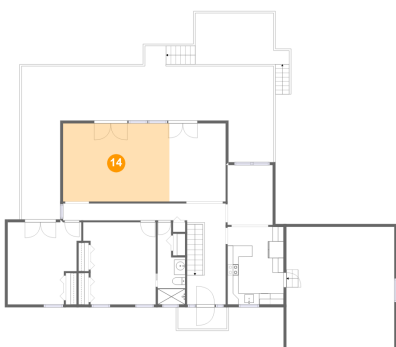

14 Floor 2 - Living Room

Dimensions: 19'2" x 14'0"
Area: 269 sq. ft
Counted as Living Area:
Yes

Heated: Yes
Finished: Yes
Enclosed: Yes
Contiguous:
Yes
Permitted: Yes
Wet Space: No
Addition: No
Conversion: No