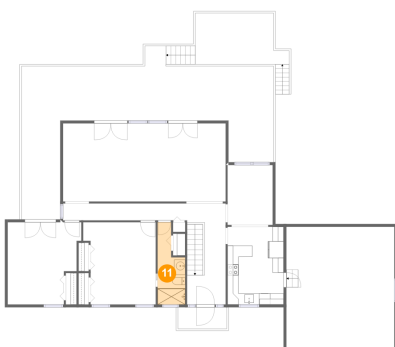

11 Floor 2 - Bath

Dimensions: 5'0" x 14'9"
Area: 58 sq. ft
Counted as Living Area:
Yes

Heated: Yes
Finished: Yes
Enclosed: Yes
Contiguous:
Yes
Permitted: Yes
Wet Space: Yes
Addition: No
Conversion: No