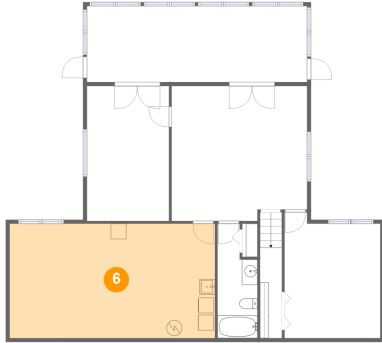

6409 Scruggs Road, North Shore, Moneta, Franklin County, Virginia, United States, 24121

6 Floor 1 - Utility

Dimensions: 26'6" x 14'9"
Area: 391 sq. ft
Counted as Living Area: No

Heated: Yes
Finished: No
Enclosed: Yes
Contiguous: Yes
Permitted: Yes
Wet Space: No
Addition: No
Conversion: No