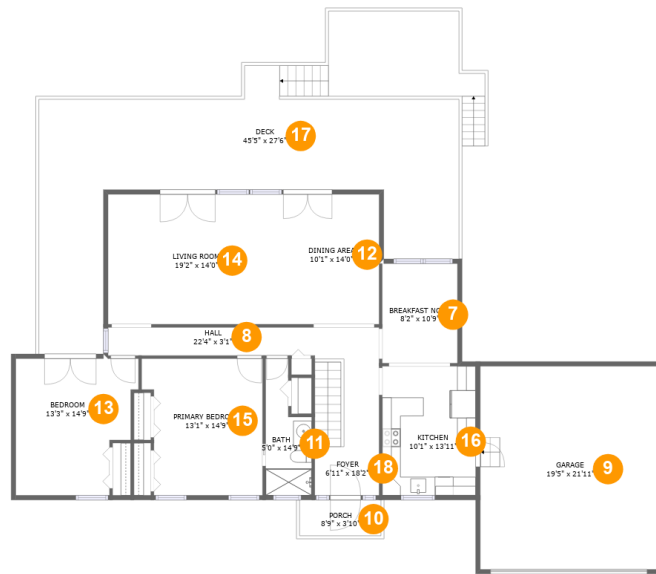

 **4,322** total sqft

6409 Scruggs Road, North Shore, Moneta, Franklin County, Virginia, United States, 24121

Room Dimensions

Floor 1

Total sqft: 1595

Living area: 875

#	Room name	Dimensions	Area (sqft)	Counted as Living Area
1	Bedroom	12'4" x 16'3"	187 sq. ft	Yes
2	Family Room	17'6" x 17'5"	295 sq. ft	Yes
3	Bedroom	10'7" x 17'5"	185 sq. ft	Yes
4	Bath	5'2" x 14'9"	65 sq. ft	Yes
5	Screened Porch	28'5" x 9'10"	279 sq. ft	No
6	Utility	26'6" x 14'9"	391 sq. ft	No

6409 Scruggs Road, North Shore, Moneta, Franklin County, Virginia, United States, 24121

Room Dimensions

Floor 2

Total sqft: 2727

Living area: 1422

#	Room name	Dimensions	Area (sqft)	Counted as Living Area
7	Breakfast Nook	8'2" x 10'9"	87 sq. ft	Yes
8	Hall	22'4" x 3'1"	68 sq. ft	Yes
9	Garage	19'5" x 21'11"	427 sq. ft	No
10	Porch	8'9" x 3'10"	34 sq. ft	No
11	Bath	5'0" x 14'9"	58 sq. ft	Yes
12	Dining Area	10'1" x 14'0"	142 sq. ft	Yes
13	Bedroom	13'3" x 14'9"	173 sq. ft	Yes
14	Living Room	19'2" x 14'0"	269 sq. ft	Yes
15	Primary Bedroom	13'1" x 14'9"	178 sq. ft	Yes
16	Kitchen	10'1" x 13'11"	141 sq. ft	Yes
17	Deck	45'5" x 27'6"	809 sq. ft	No