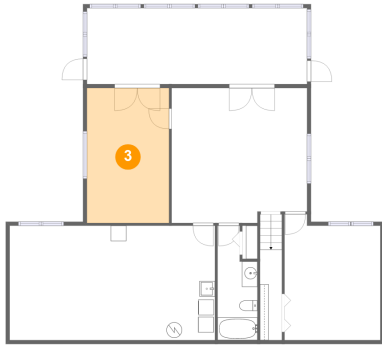

6409 Scruggs Road, North Shore, Moneta, Franklin County, Virginia, United States, 24121

3 Floor 1 - Bedroom

Dimensions: 10'7" x 17'5"
Area: 185 sq. ft
Counted as Living Area:
Yes

Heated: Yes
Finished: Yes
Enclosed: Yes
Contiguous:
Yes
Permitted: Yes
Wet Space: No
Addition: No
Conversion: No