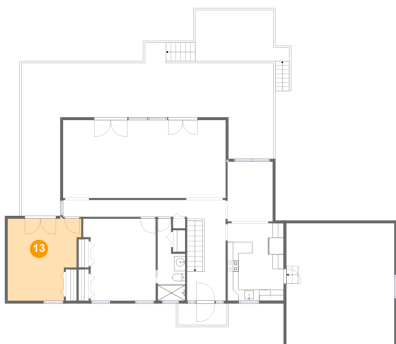

13 Floor 2 - Bedroom

Dimensions: 13'3" x 14'9"
Area: 173 sq. ft
Counted as Living Area:
Yes

Heated: Yes
Finished: Yes
Enclosed: Yes
Contiguous:
Yes
Permitted: Yes
Wet Space: No
Addition: No
Conversion: No