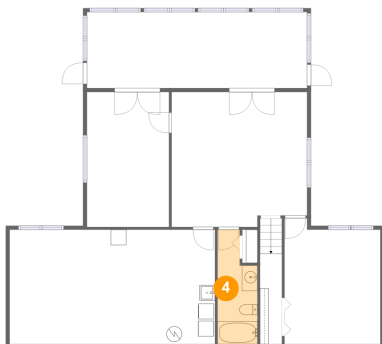

4 Floor 1 - Bath

Dimensions: 5'2" x 14'9"
Area: 65 sq. ft
Counted as Living Area:
Yes

Heated: Yes
Finished: Yes
Enclosed: Yes
Contiguous:
Yes
Permitted: Yes
Wet Space: Yes
Addition: No
Conversion: No