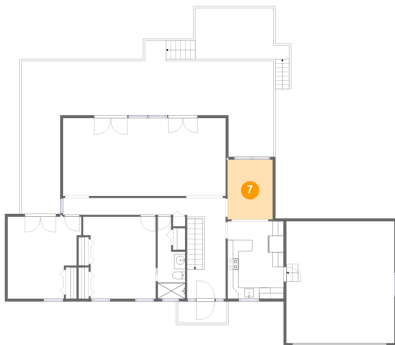

Dimensions: 28'5" x 9'10"
Area: 279 sq. ft
Counted as Living Area: No

Heated: No
Finished: Yes
Enclosed: No
Contiguous: Yes
Permitted: Yes
Wet Space: No
Addition: No
Conversion: No

6409 Scruggs Road, North Shore, Moneta, Franklin County, Virginia, United States, 24121

6 Floor 1 - Utility

Dimensions: 26'6" x 14'9"
Area: 391 sq. ft
Counted as Living Area: No

Heated: Yes
Finished: No
Enclosed: Yes
Contiguous: Yes
Permitted: Yes
Wet Space: No
Addition: No
Conversion: No

7 Floor 2 - Breakfast Nook