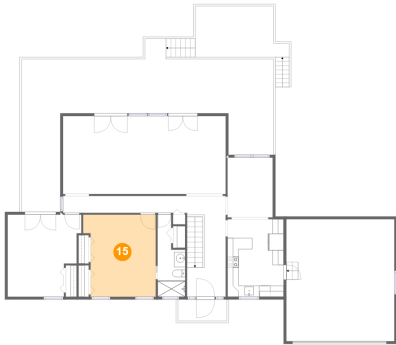

6409 Scruggs Road, North Shore, Moneta, Franklin County, Virginia, United States, 24121

15 Floor 2 - Primary Bedroom

Dimensions: 13'1" x 14'9"
Area: 178 sq. ft
Counted as Living Area:
Yes

Heated: Yes
Finished: Yes
Enclosed: Yes
Contiguous:
Yes
Permitted: Yes
Wet Space: No
Addition: No
Conversion: No