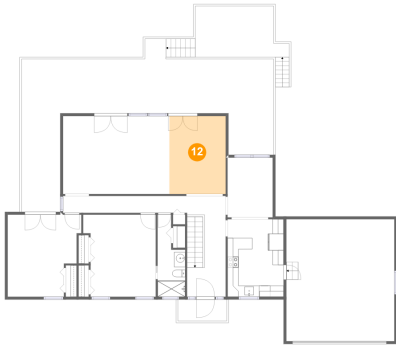

6409 Scruggs Road, North Shore, Moneta, Franklin County, Virginia, United States, 24121

12 Floor 2 - Dining Area

Dimensions: 10'1" x 14'0"
Area: 142 sq. ft
Counted as Living Area:
Yes

Heated: Yes
Finished: Yes
Enclosed: Yes
Contiguous:
Yes
Permitted: Yes
Wet Space: No
Addition: No
Conversion: No