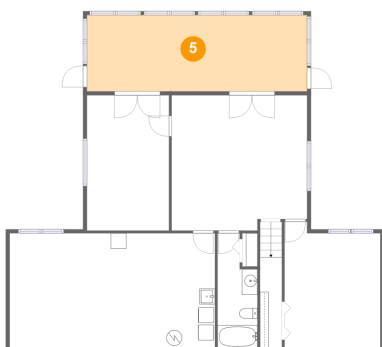

3 Floor 1 - Bedroom

Dimensions: 10'7" x 17'5"
Area: 185 sq. ft
Counted as Living Area:
Yes

Heated: Yes
Finished: Yes
Enclosed: Yes
Contiguous:
Yes
Permitted: Yes
Wet Space: No
Addition: No
Conversion: No

4 Floor 1 - Bath

Dimensions: 5'2" x 14'9"
Area: 65 sq. ft
Counted as Living Area:
Yes

Heated: Yes
Finished: Yes
Enclosed: Yes
Contiguous:
Yes
Permitted: Yes
Wet Space: Yes
Addition: No
Conversion: No

5 Floor 1 - Screened Porch