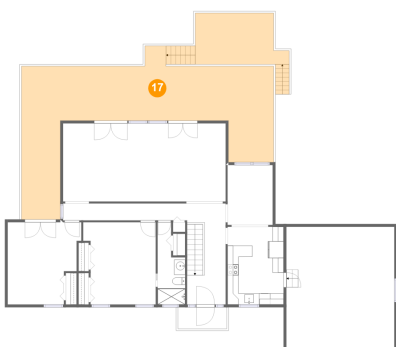

17 Floor 2 - Deck

Dimensions: 45'5" x 27'6"
Area: 809 sq. ft
Counted as Living Area: No

Heated: No
Finished: Yes
Enclosed: No
Contiguous: Yes
Permitted: Yes
Wet Space: No
Addition: No
Conversion: No