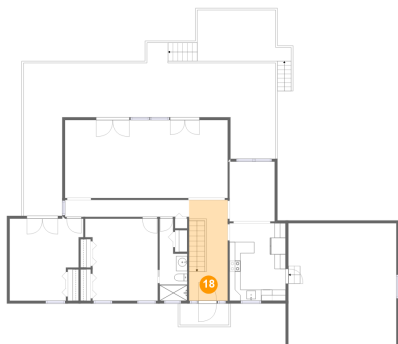

6409 Scruggs Road, North Shore, Moneta, Franklin County, Virginia, United States, 24121

18 Floor 2 - Foyer

Dimensions: 6'11" x 18'2"

Area: 126 sq. ft

Counted as Living Area:
Yes

Heated: Yes

Finished: Yes

Enclosed: Yes

Contiguous:
Yes

Permitted: Yes

Wet Space: No

Addition: No

Conversion: No