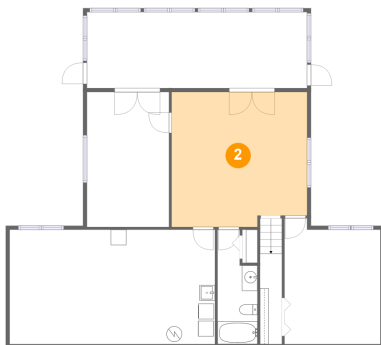

#	Room name	Dimensions	Area (sqft)	Counted as Living Area
18	Foyer	6'11" x 18'2"	126 sq. ft	Yes

6409 Scruggs Road, North Shore, Moneta, Franklin County, Virginia, United States, 24121

1 Floor 1 - Bedroom

Dimensions: 12'4" x 16'3"
Area: 187 sq. ft
Counted as Living Area:
Yes

Heated: Yes
Finished: Yes
Enclosed: Yes
Contiguous:
Yes
Permitted: Yes
Wet Space: No
Addition: No
Conversion: No

2 Floor 1 - Family Room