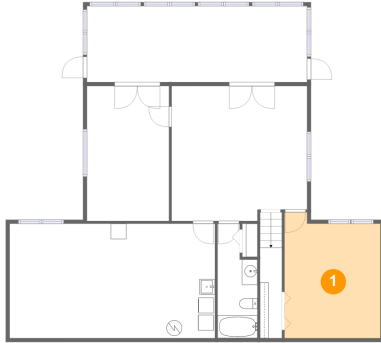

#	Room name	Dimensions	Area (sqft)	Counted as Living Area
18	Foyer	6'11" x 18'2"	126 sq. ft	Yes

6409 Scruggs Road, North Shore, Moneta, Franklin County, Virginia, United States, 24121

1 Floor 1 - Bedroom

Dimensions: 12'4" x 16'3"
Area: 187 sq. ft
Counted as Living Area:
Yes

Heated: Yes
Finished: Yes
Enclosed: Yes
Contiguous:
Yes
Permitted: Yes
Wet Space: No
Addition: No
Conversion: No

2 Floor 1 - Family Room