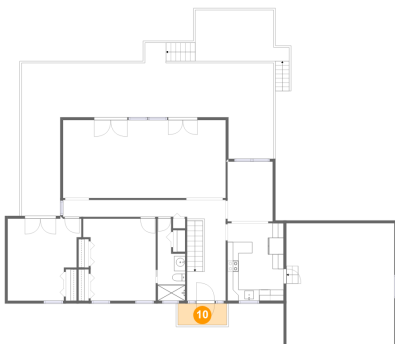

10 Floor 2 - Porch

Dimensions: 8'9" x 3'10"
Area: 34 sq. ft
Counted as Living Area: No

Heated: No
Finished: Yes
Enclosed: No
Contiguous: Yes
Permitted: Yes
Wet Space: No
Addition: No
Conversion: No