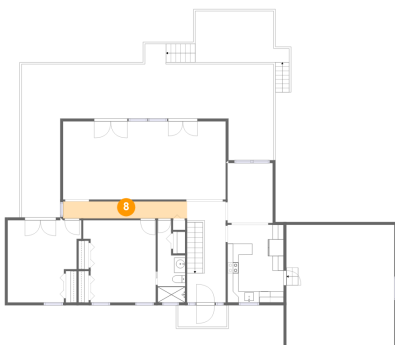

8 Floor 2 - Hall

Dimensions: 22'4" x 3'1"
Area: 68 sq. ft
Counted as Living Area: Yes

Heated: Yes
Finished: Yes
Enclosed: Yes
Contiguous: Yes
Permitted: Yes
Wet Space: No
Addition: No
Conversion: No