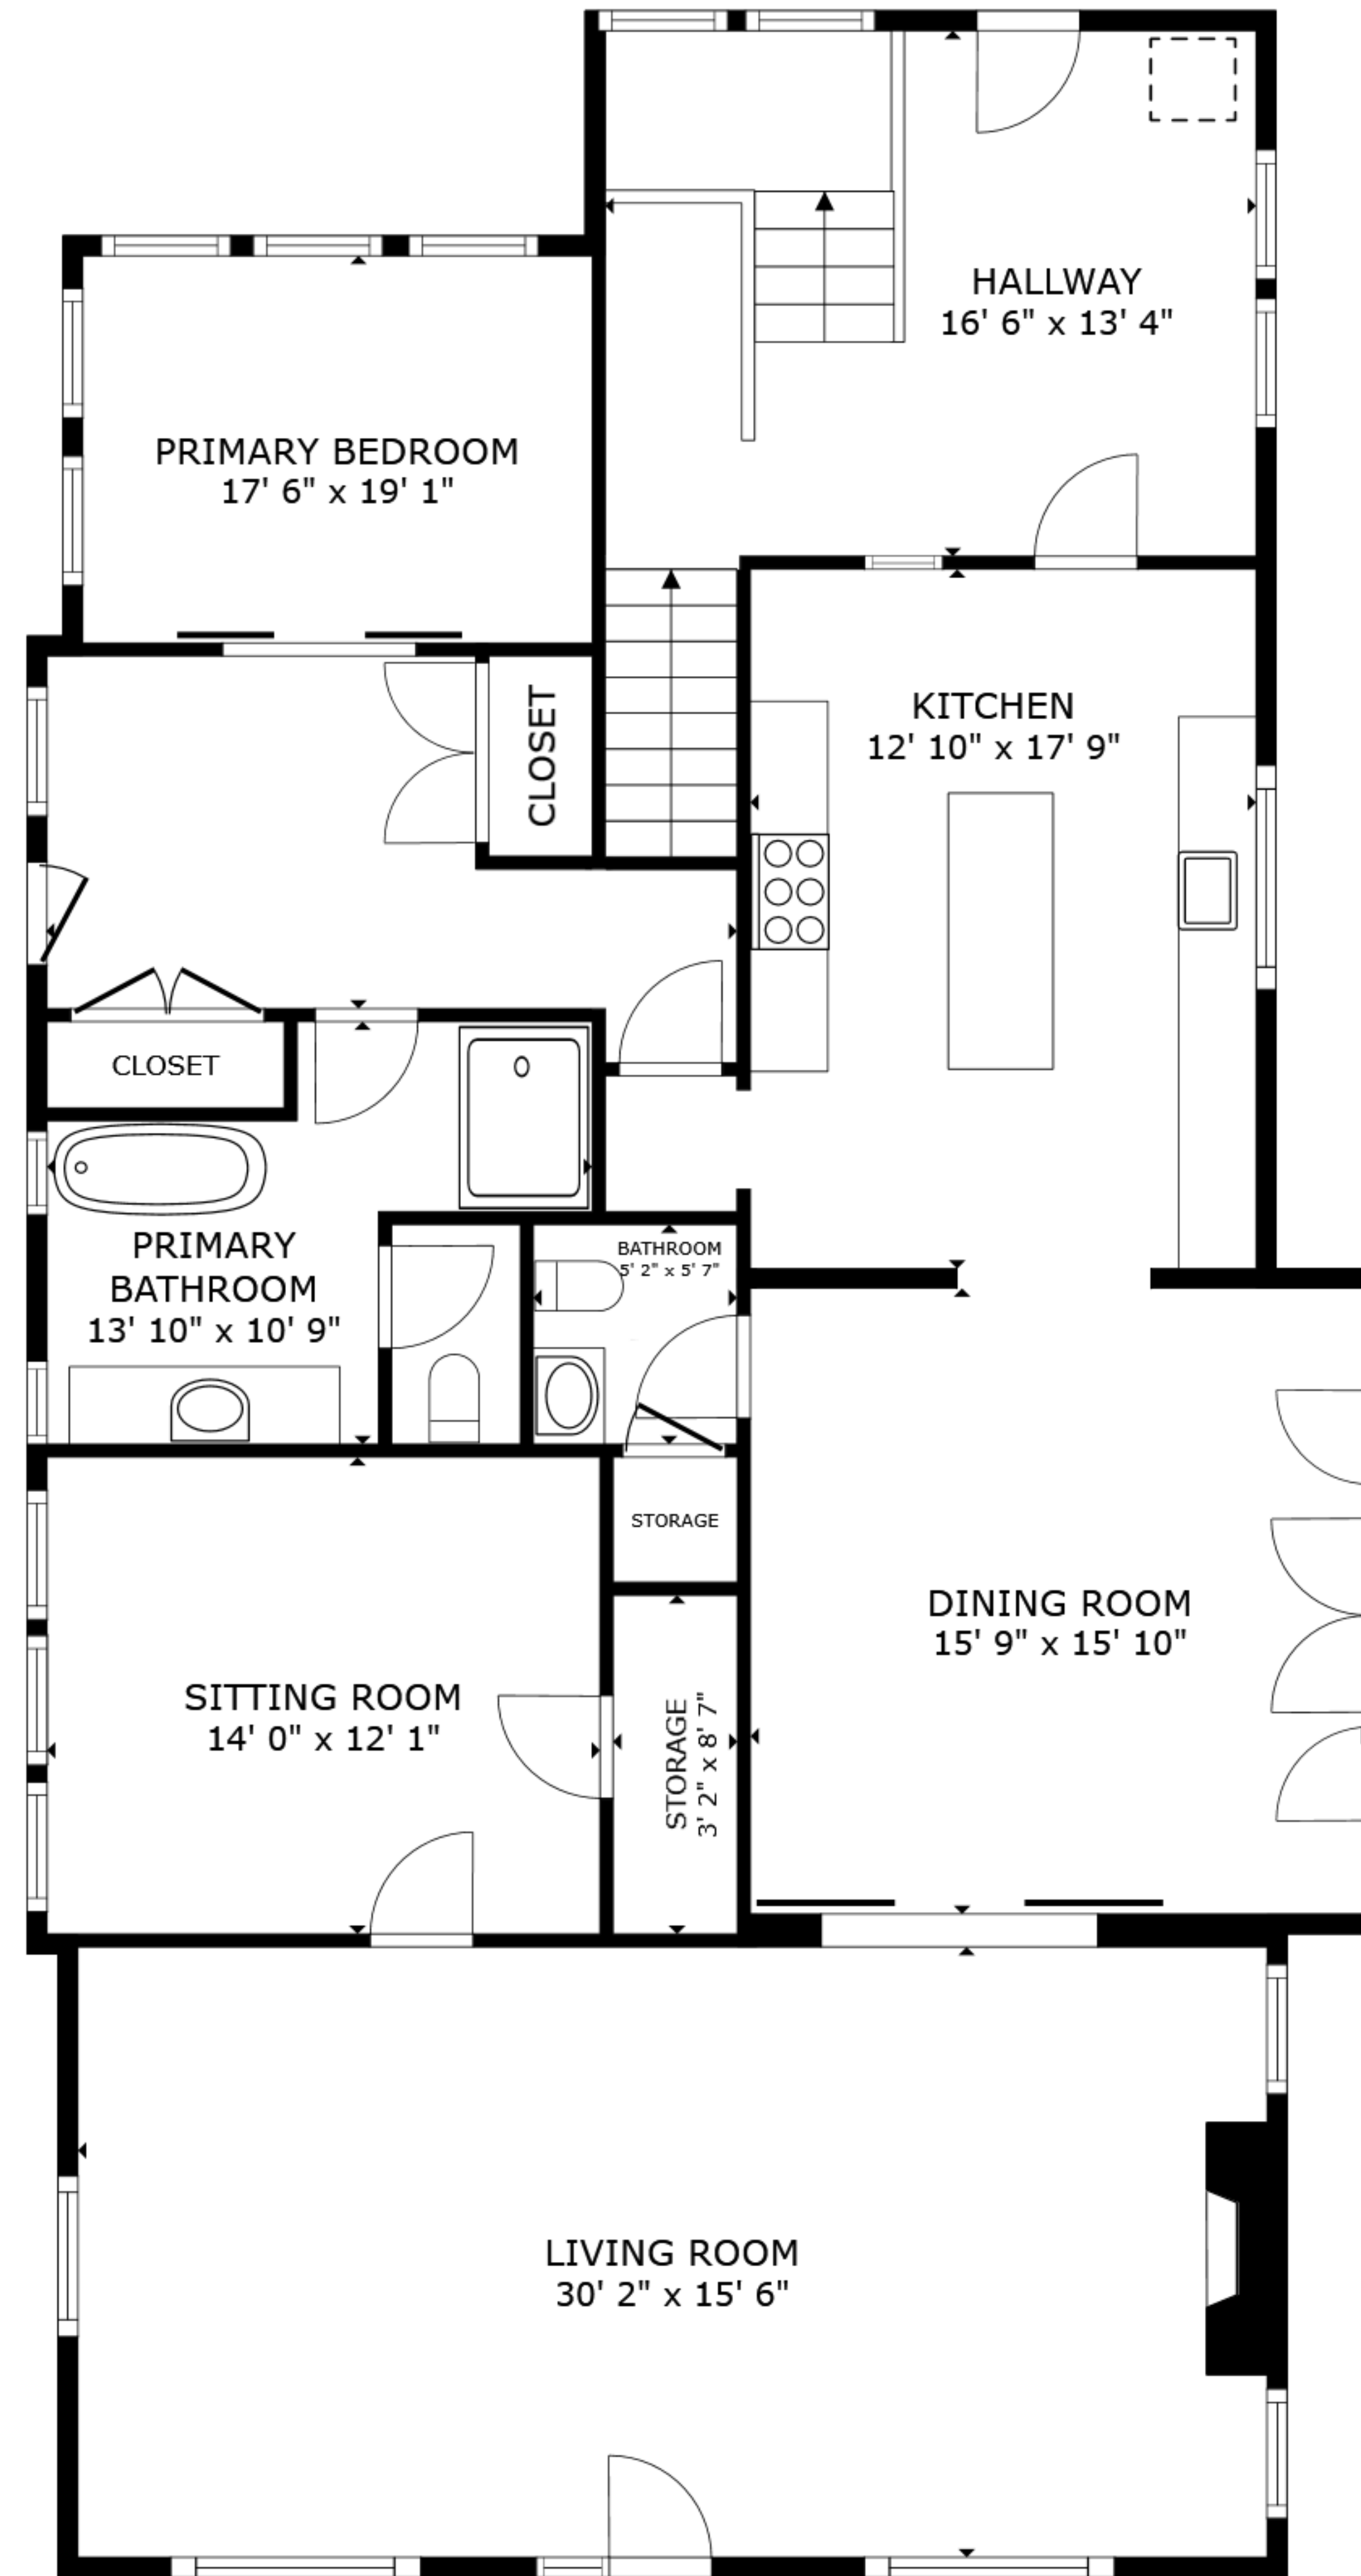

FLOOR 1

FLOOR 2

FLOOR 3

GROSS INTERNAL AREA  
 FLOOR 1 1,599 sq.ft. FLOOR 2 1,913 sq.ft. FLOOR 3 990 sq.ft.  
 EXCLUDED AREAS : REDUCED HEADROOM 56 sq.ft.  
 TOTAL : 4,502 sq.ft.  
 SIZES AND DIMENSIONS ARE APPROXIMATE, ACTUAL MAY VARY.