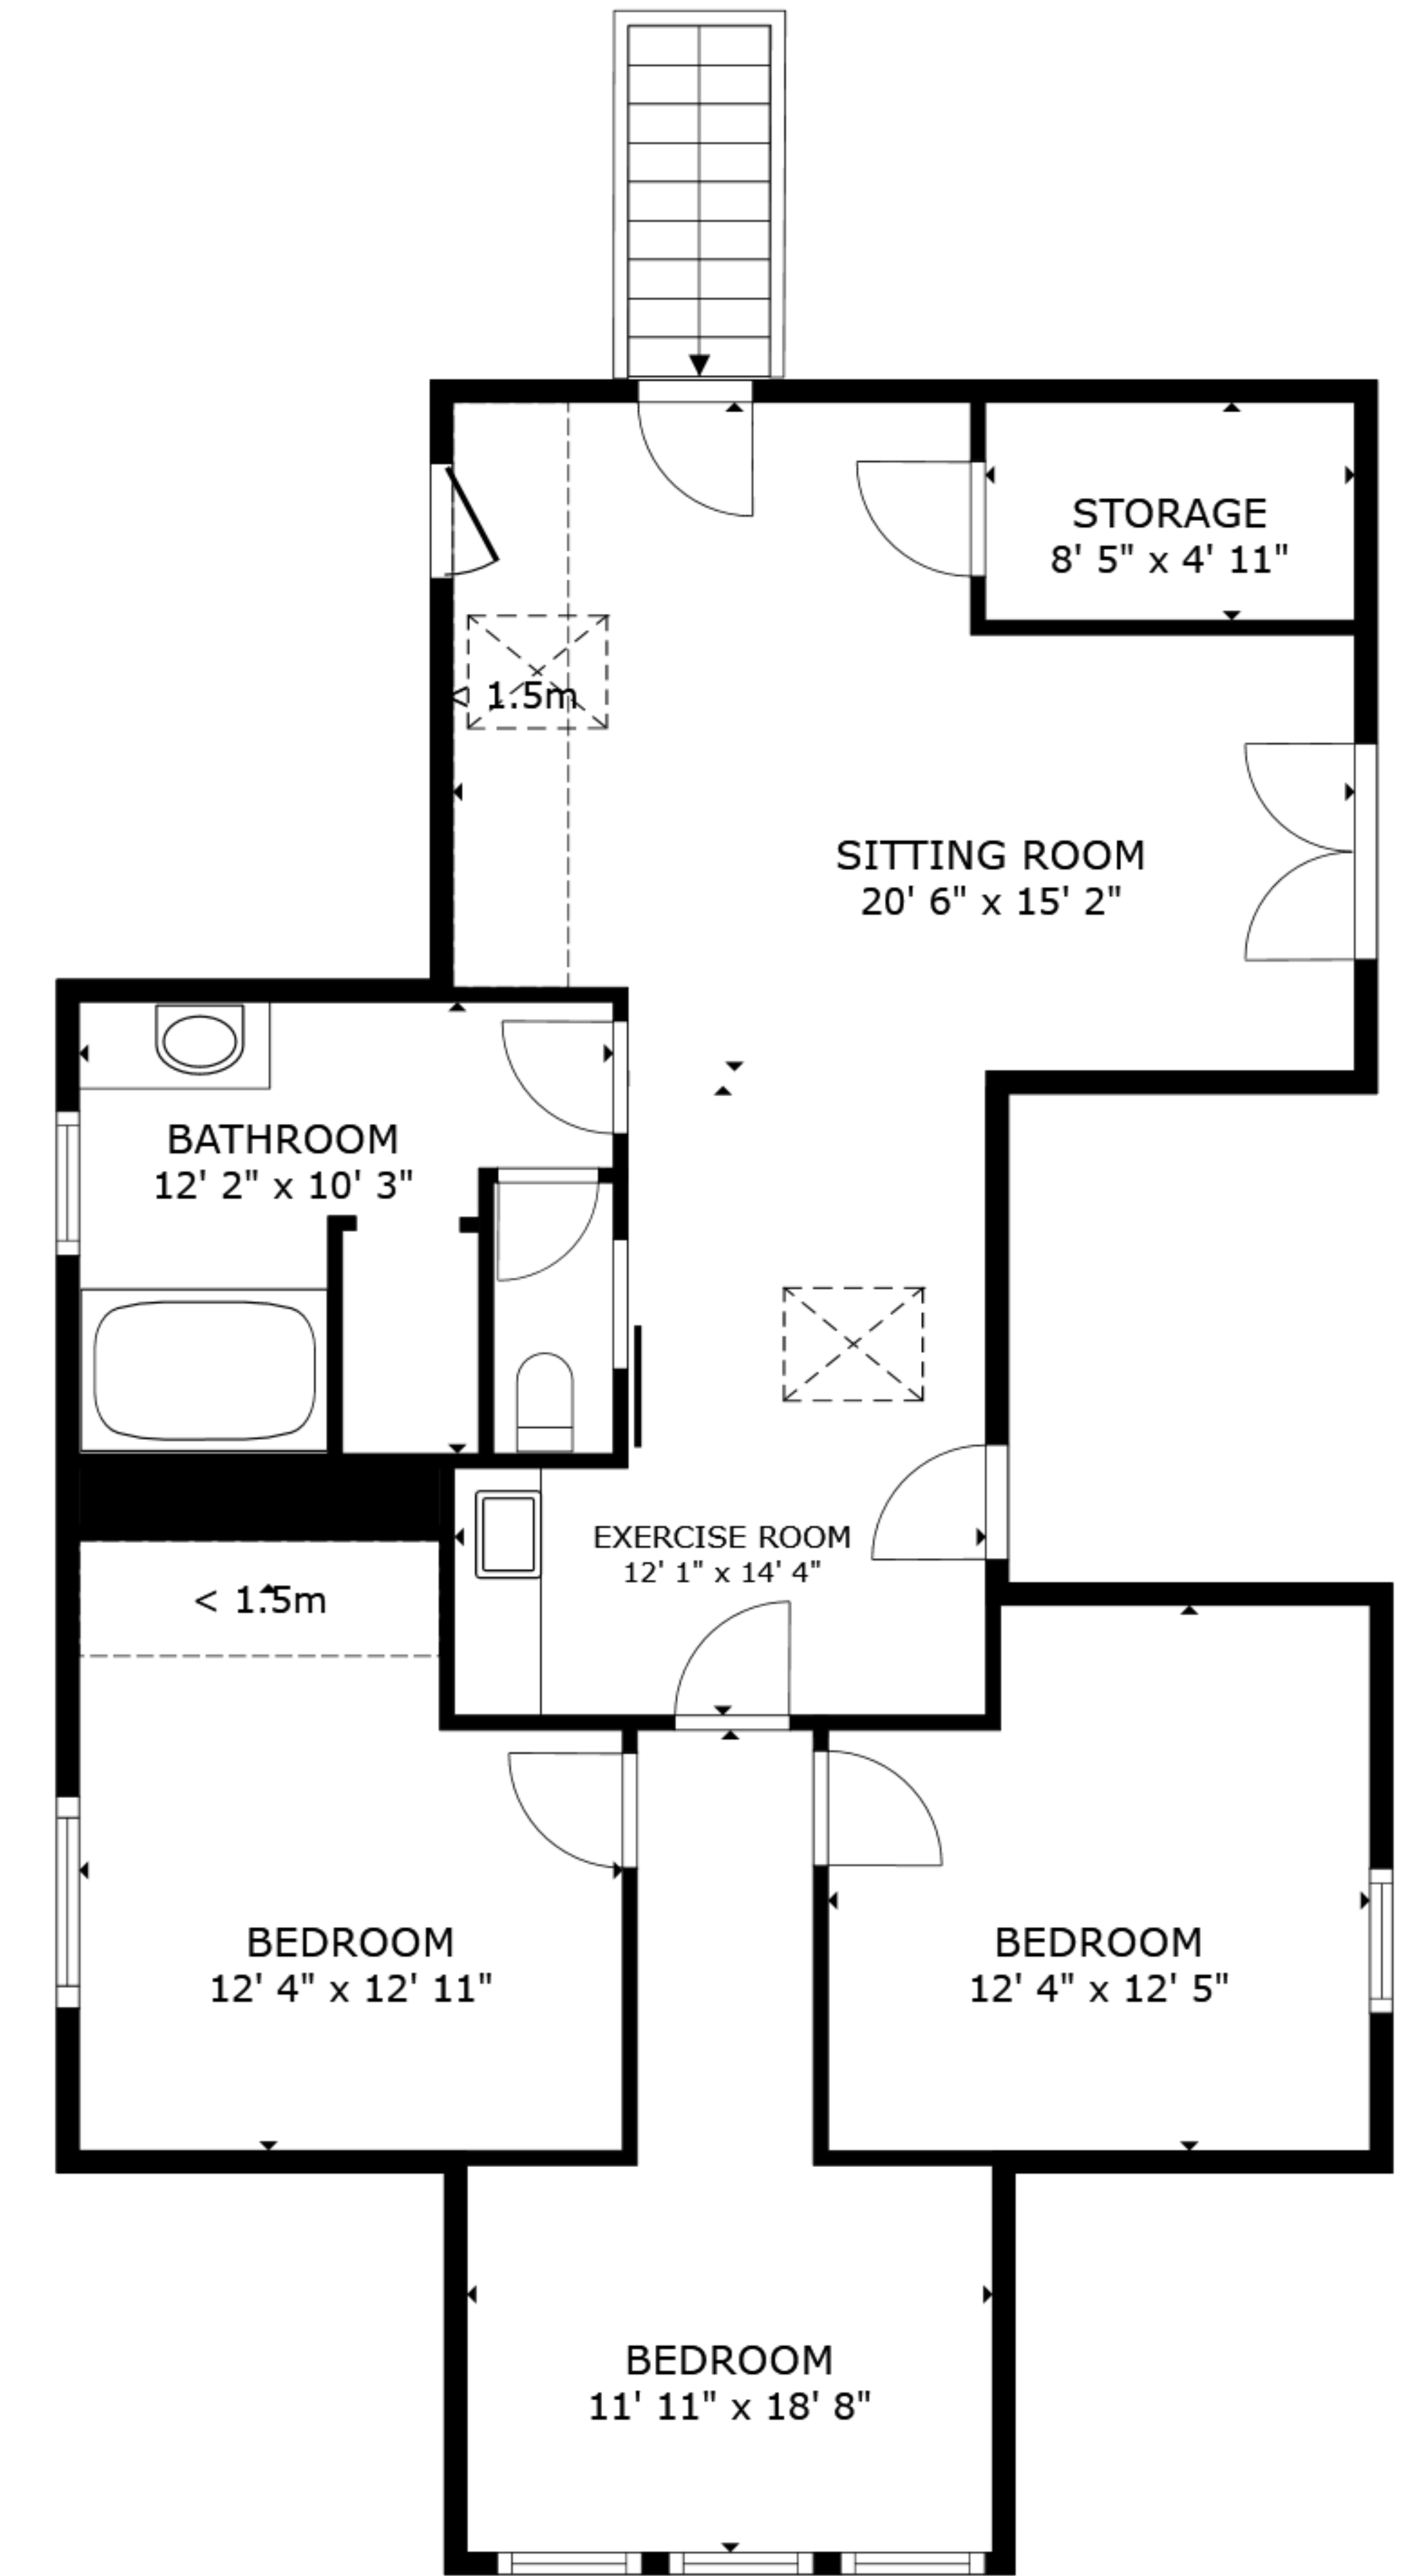

FLOOR 1

FLOOR 2

FLOOR 3

GROSS INTERNAL AREA  
 FLOOR 1 1,599 sq.ft. FLOOR 2 1,913 sq.ft. FLOOR 3 990 sq.ft.  
 EXCLUDED AREAS : REDUCED HEADROOM 56 sq.ft.  
 TOTAL : 4,502 sq.ft.  
 SIZES AND DIMENSIONS ARE APPROXIMATE, ACTUAL MAY VARY.