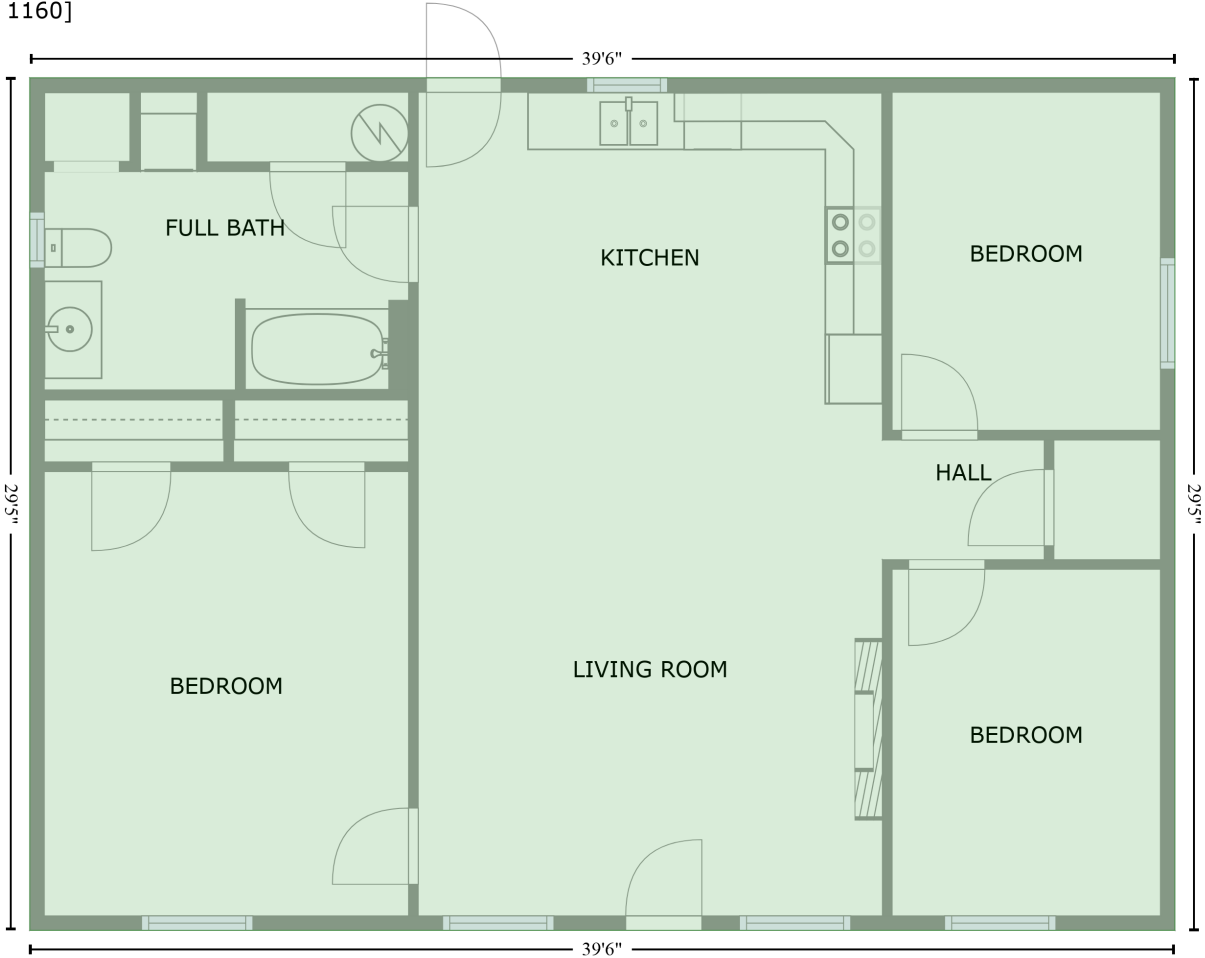

137 Kenwood Court, Leitchfield, Grayson County, Kentucky, United States, 42754

Gross Living Area: 1160 sq. ft

FLOOR 1
[AREA: 1160]

Space	Area (sq. ft)	Calculation <small>Coordinate Polygon Area Algorithm using inches</small>
FLOOR 1 (Living area)	1160	$-((415.7 + 415.7) * (36 - 388.5) + (415.7 + -58.1) * (388.5 - 388.5) + (-58.1 + -58.1) * (388.5 - 36) + (-58.1 + 415.7) * (36 - 36)) * 0.5 * 0.00694$