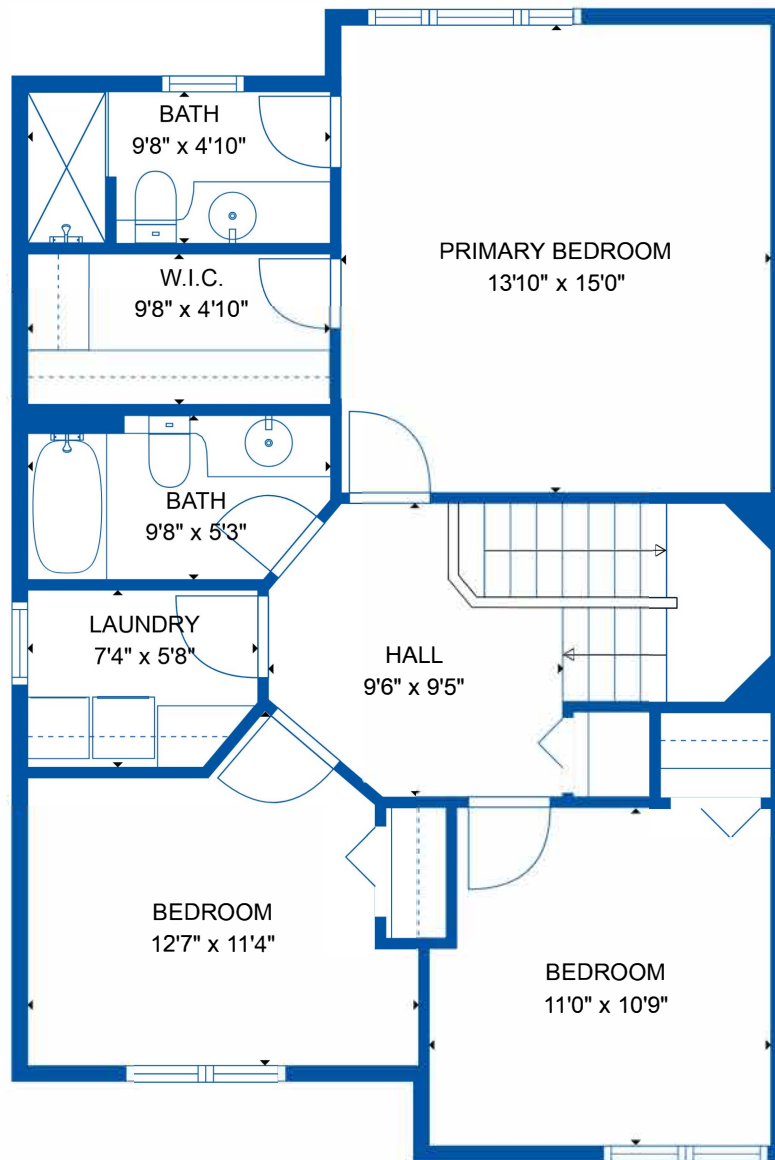

Estimated areas

FLOOR 1: 629 sq. ft  
 FLOOR 2: 830 sq. ft  
 Total: 1459 sq. ft

Sizes and Dimensions are Approximate. Actual may vary. E&O Insured.

Estimated areas

FLOOR 1: 629 sq. ft  
 FLOOR 2: 830 sq. ft  
 Total: 1459 sq. ft

Sizes and Dimensions are Approximate. Actual may vary. E&O Insured.

Estimated areas

FLOOR 1: 629 sq. ft  
FLOOR 2: 830 sq. ft  
Total: 1459 sq. ft

Sizes and Dimensions are Approximate. Actual may vary. E&O Insured.