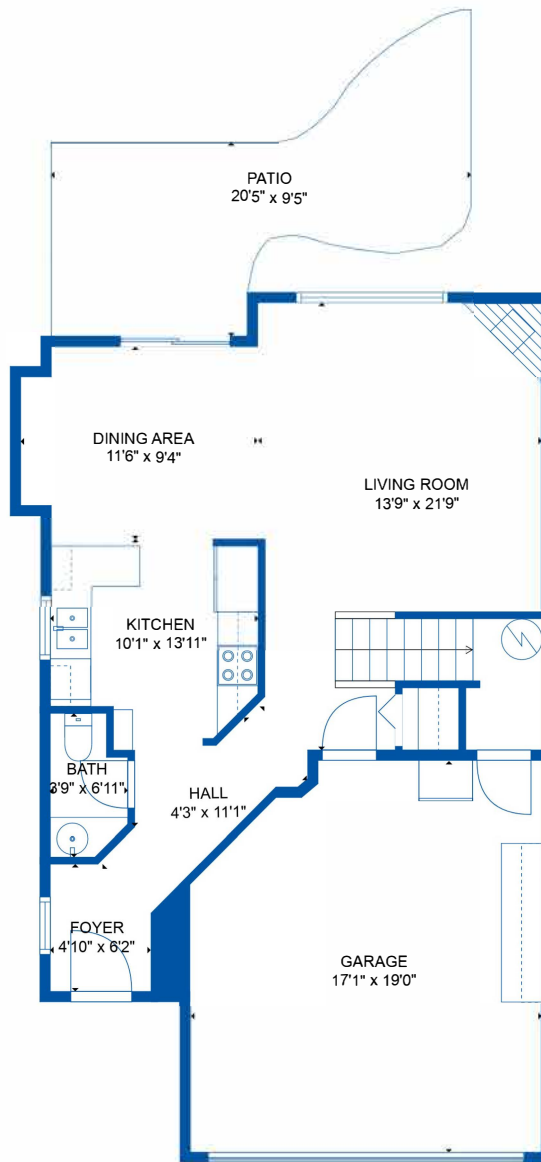

Estimated areas

FLOOR 1: 629 sq. ft  
 FLOOR 2: 830 sq. ft  
 Total: 1459 sq. ft

Sizes and Dimensions are Approximate. Actual may vary. E&O Insured.

Estimated areas

FLOOR 1: 629 sq. ft  
 FLOOR 2: 830 sq. ft  
 Total: 1459 sq. ft

Sizes and Dimensions are Approximate. Actual may vary. E&O Insured.

Estimated areas

FLOOR 1: 629 sq. ft  
FLOOR 2: 830 sq. ft  
Total: 1459 sq. ft

Sizes and Dimensions are Approximate. Actual may vary. E&O Insured.