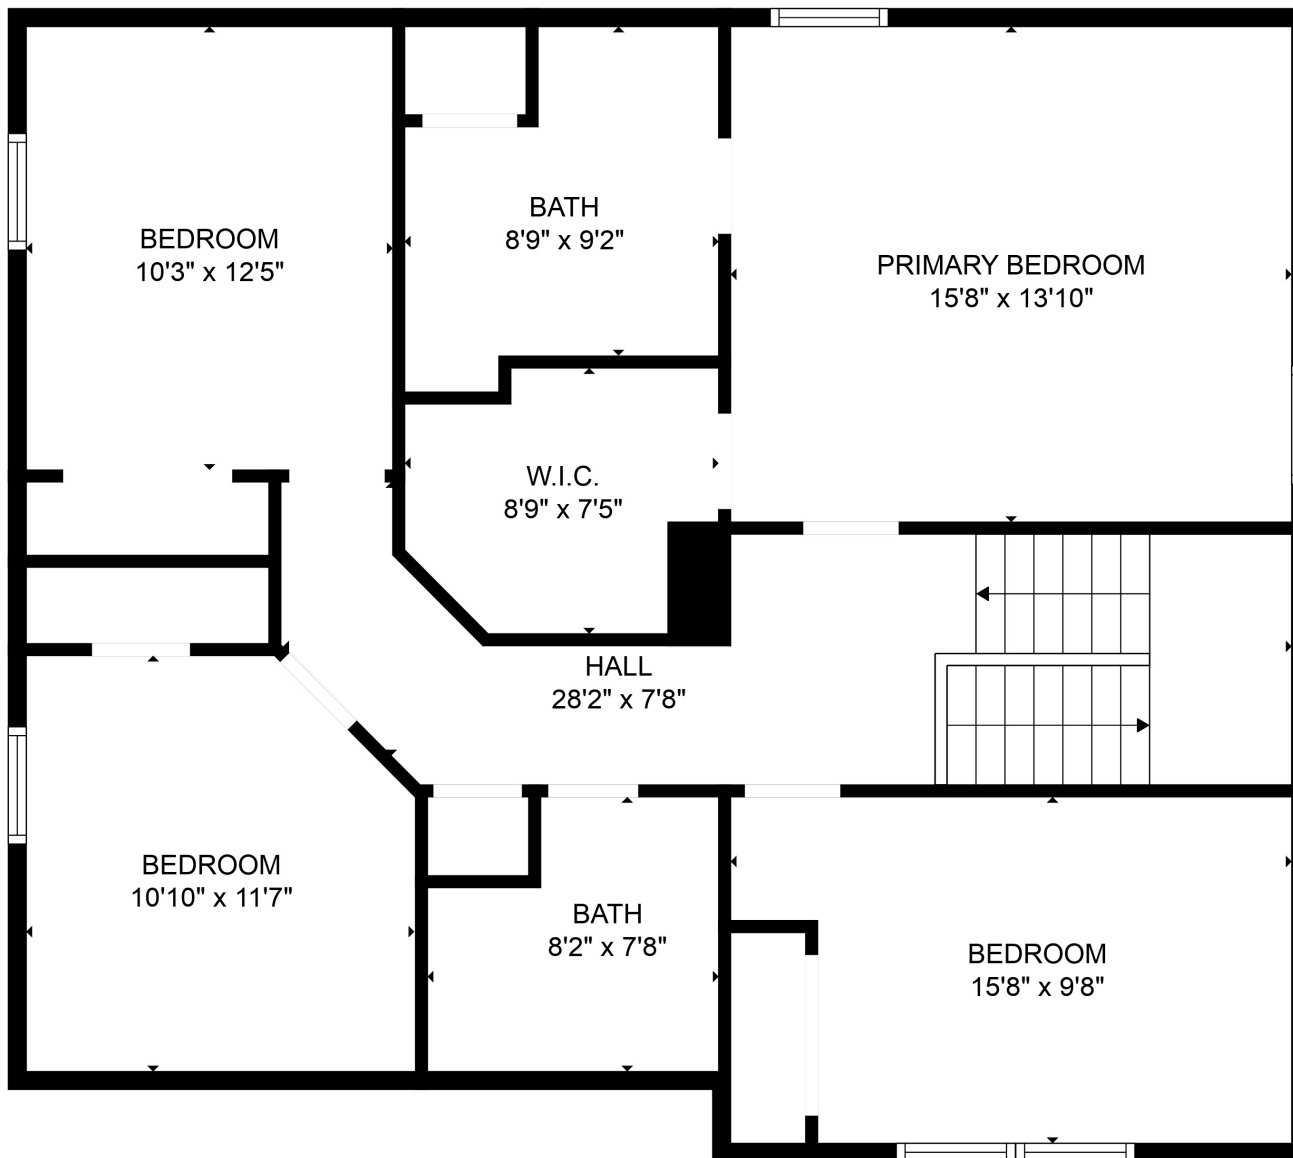

FLOOR 1

FLOOR 2

Total scanned area: 2431 sq. ft

SIZES AND DIMENSIONS ARE APPROXIMATE. ACTUAL MAY VARY.

Total scanned area: 2431 sq. ft

SIZES AND DIMENSIONS ARE APPROXIMATE. ACTUAL MAY VARY.

Total scanned area: 2431 sq. ft

SIZES AND DIMENSIONS ARE APPROXIMATE. ACTUAL MAY VARY.