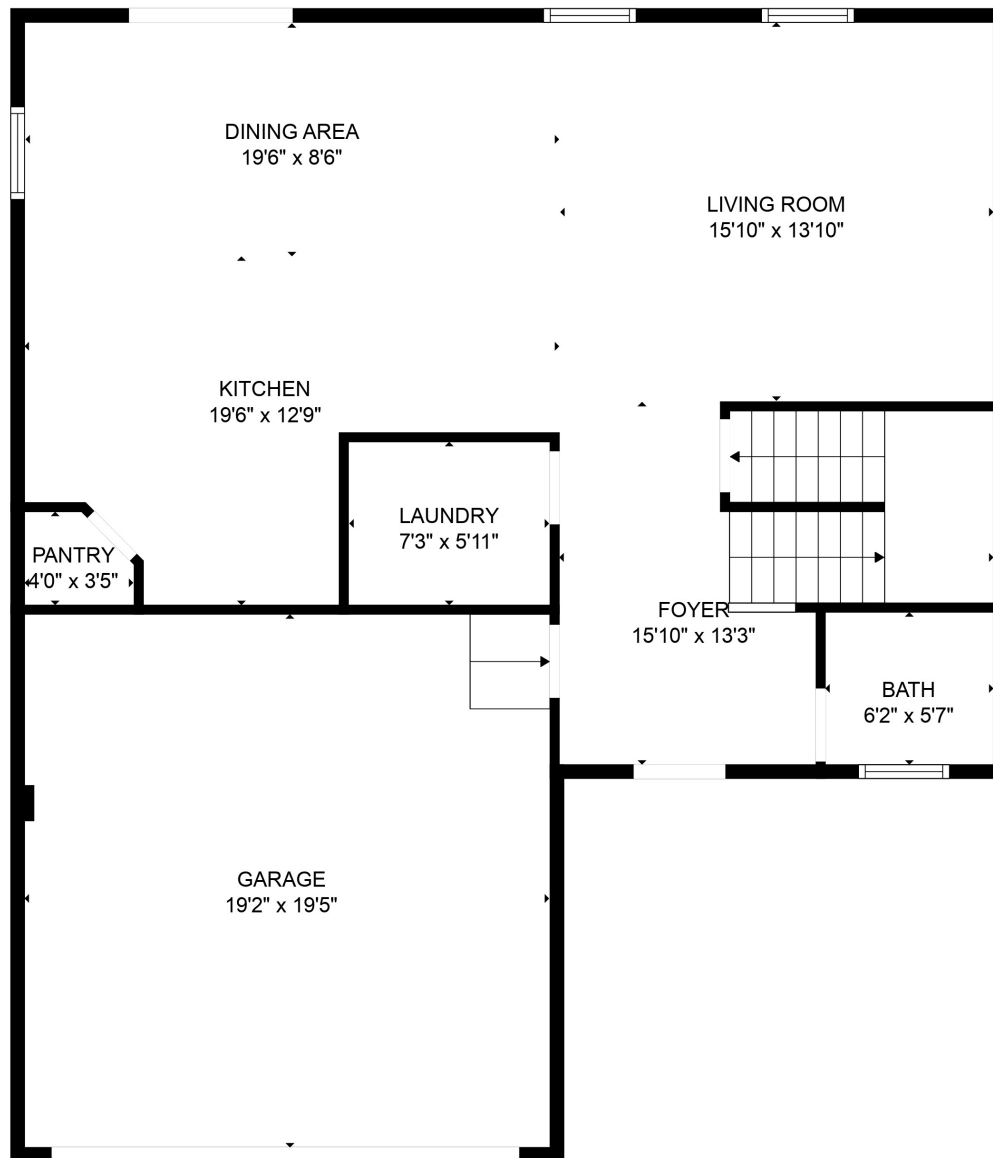

FLOOR 1

FLOOR 2

Total scanned area: 2431 sq. ft

SIZES AND DIMENSIONS ARE APPROXIMATE. ACTUAL MAY VARY.

Total scanned area: 2431 sq. ft

SIZES AND DIMENSIONS ARE APPROXIMATE. ACTUAL MAY VARY.

Total scanned area: 2431 sq. ft

SIZES AND DIMENSIONS ARE APPROXIMATE. ACTUAL MAY VARY.