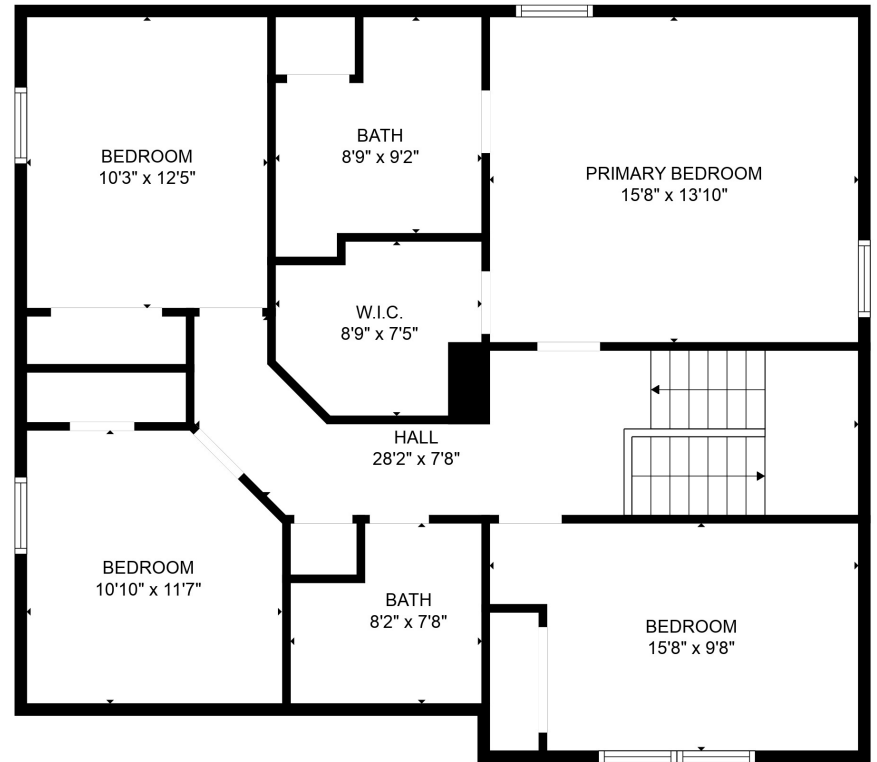

FLOOR 1

FLOOR 2

Total scanned area: 2431 sq. ft

SIZES AND DIMENSIONS ARE APPROXIMATE. ACTUAL MAY VARY.

Total scanned area: 2431 sq. ft

SIZES AND DIMENSIONS ARE APPROXIMATE. ACTUAL MAY VARY.

Total scanned area: 2431 sq. ft

SIZES AND DIMENSIONS ARE APPROXIMATE. ACTUAL MAY VARY.