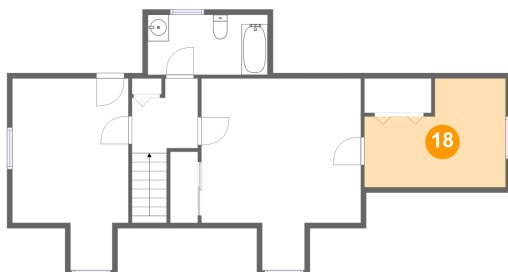

103 Swatara Circle, Swatara Township, Lebanon County, Pennsylvania, United States, 17038

18 Floor 3 - Room

Dimensions: 13'5" x 10'4"
Area: 114 sq. ft
Counted as Living Area:
Yes

Heated: Yes
Finished: Yes
Enclosed: Yes
Contiguous:
Yes
Permitted: Yes
Wet Space: No
Addition: No
Conversion: No