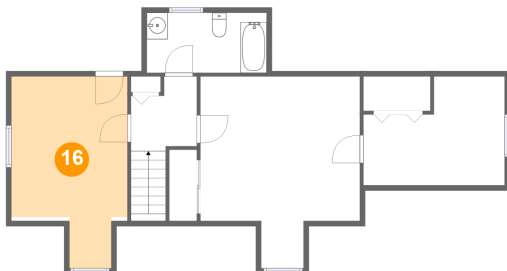

16 Floor 3 - Bedroom

Dimensions: 11'0" x 18'3"
Area: 167 sq. ft
Counted as Living Area: No

Heated: Yes
Finished: Yes
Enclosed: Yes
Contiguous: Yes
Permitted: Yes
Wet Space: No
Addition: No
Conversion: No