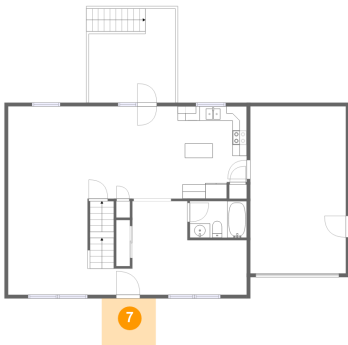

Heated: Yes
Finished: Yes
Enclosed: Yes
Contiguous: Yes
Permitted: Yes
Wet Space: Yes
Addition: No
Conversion: No

103 Swatara Circle, Swatara Township, Lebanon County, Pennsylvania, United States, 17038

6 Floor 2 - Deck

Dimensions: 12'0" x 13'0"
Area: 129 sq. ft
Counted as Living Area: No

Heated: No
Finished: Yes
Enclosed: No
Contiguous: Yes
Permitted: Yes
Wet Space: No
Addition: No
Conversion: No

7 Floor 2 - Porch