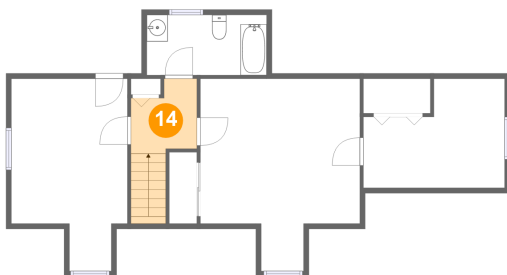

14 Floor 3 - Hall

Dimensions: 6'3" x 6'8"
Area: 59 sq. ft
Counted as Living Area: No

Heated: Yes
Finished: Yes
Enclosed: Yes
Contiguous: Yes
Permitted: Yes
Wet Space: No
Addition: No
Conversion: No