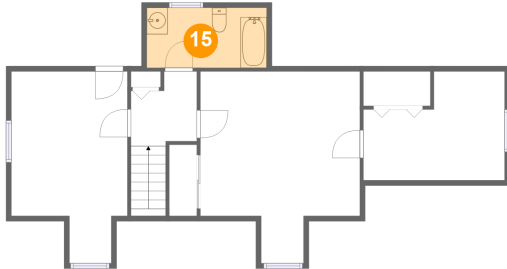

103 Swatara Circle, Swatara Township, Lebanon County, Pennsylvania, United States, 17038

15 Floor 3 - Bath

Dimensions: 11'5" x 5'8"
Area: 65 sq. ft
Counted as Living Area:
Yes

Heated: Yes
Finished: Yes
Enclosed: Yes
Contiguous:
Yes
Permitted: Yes
Wet Space: Yes
Addition: No
Conversion: No