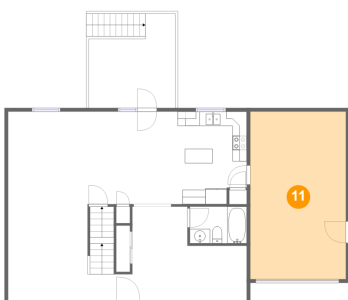

11 Floor 2 - Garage

Dimensions: 13'3" x 23'2"
Area: 307 sq. ft
Counted as Living Area: No

Heated: No
Finished: No
Enclosed: Yes
Contiguous: Yes
Permitted: Yes
Wet Space: No
Addition: No
Conversion: No