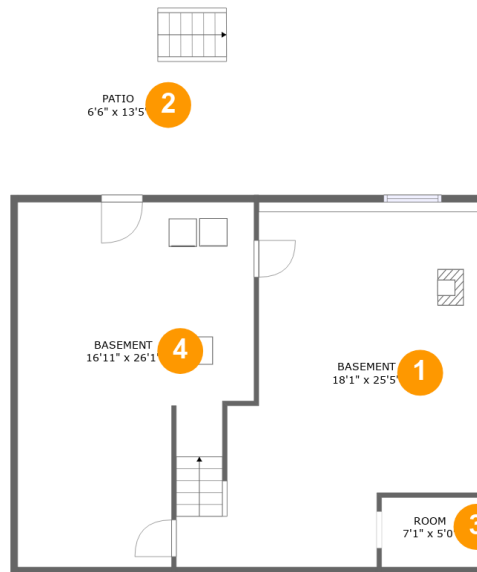

103 Swatara Circle, Swatara Township, Lebanon County, Pennsylvania, United States, 17038

Property Summary

1 garages **2** bedrooms **2** bathrooms **0** half baths

3 floors **1,435** Gross Living Area sqft **3,222** total sqft

103 Swatara Circle, Swatara Township, Lebanon County, Pennsylvania, United States, 17038

Room Dimensions

Floor 1

Total sqft: 1010

Living area: 0

#	Room name	Dimensions	Area (sqft)	Counted as Living Area
1	Basement	18'1" x 25'5"	415 sq. ft	No
2	Patio	6'6" x 13'5"	85 sq. ft	No
3	Room	7'1" x 5'0"	35 sq. ft	No
4	Basement	16'11" x 26'1"	399 sq. ft	No

103 Swatara Circle, Swatara Township, Lebanon County, Pennsylvania, United States, 17038

Room Dimensions

Floor 2

Total sqft: 1434

Living area: 924

#	Room name	Dimensions	Area (sqft)	Counted as Living Area
5	Bath	7'11" x 5'1"	40 sq. ft	Yes
6	Deck	12'0" x 13'0"	129 sq. ft	No
7	Porch	7'6" x 6'7"	49 sq. ft	No
8	Foyer	6'2" x 3'8"	54 sq. ft	Yes
9	Living Room	15'10" x 13'0"	162 sq. ft	Yes
10	Family Room	11'0" x 26'1"	288 sq. ft	Yes
11	Garage	13'3" x 23'2"	307 sq. ft	No
12	Kitchen	9'7" x 12'10"	116 sq. ft	Yes
13	Dining Area	12'6" x 12'10"	160 sq. ft	Yes

103 Swatara Circle, Swatara Township, Lebanon County, Pennsylvania, United States, 17038

Room Dimensions

Floor 3**Total sqft: 778****Living area: 511**

#	Room name	Dimensions	Area (sqft)	Counted as Living Area
14	Hall	6'3" x 6'8"	59 sq. ft	No
15	Bath	11'5" x 5'8"	65 sq. ft	Yes
16	Bedroom	11'0" x 18'3"	167 sq. ft	No
17	Primary Bedroom	15'2" x 18'3"	222 sq. ft	Yes
18	Room	13'5" x 10'4"	114 sq. ft	Yes