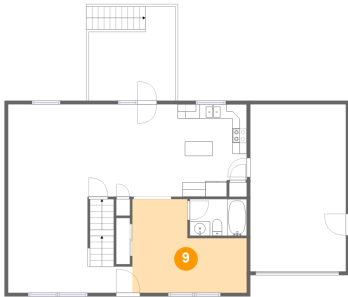

103 Swatara Circle, Swatara Township, Lebanon County, Pennsylvania, United States, 17038

9 Floor 2 - Living Room

Dimensions: 15'10" x 13'0"
Area: 162 sq. ft
Counted as Living Area:
Yes

Heated: Yes
Finished: Yes
Enclosed: Yes
Contiguous:
Yes
Permitted: Yes
Wet Space: No
Addition: No
Conversion: No