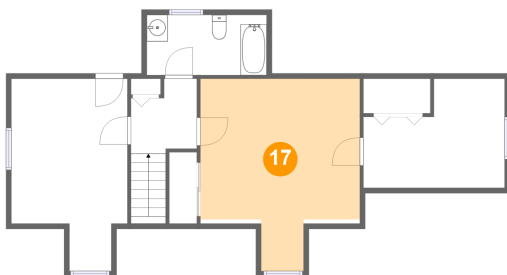

17 Floor 3 - Primary Bedroom

Dimensions: 15'2" x 18'3"
Area: 222 sq. ft
Counted as Living Area:
Yes

Heated: Yes
Finished: Yes
Enclosed: Yes
Contiguous:
Yes
Permitted: Yes
Wet Space: No
Addition: No
Conversion: No