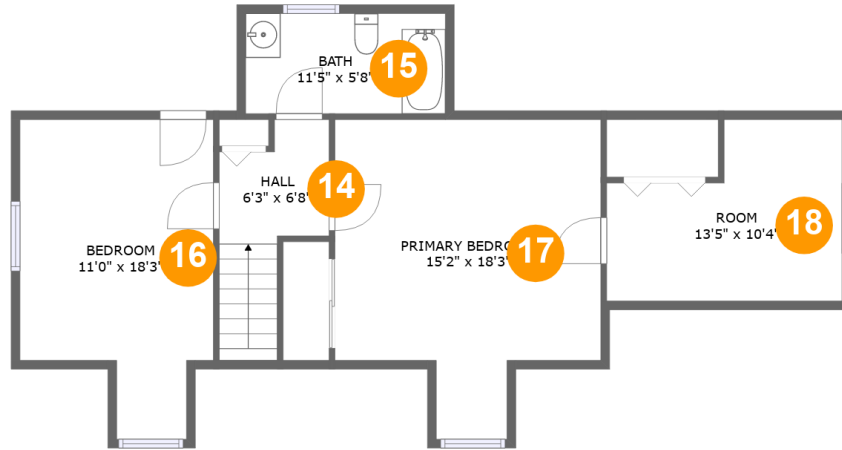

103 Swatara Circle, Swatara Township, Lebanon County, Pennsylvania, United States, 17038

Room Dimensions

Floor 1

Total sqft: 1010

Living area: 0

#	Room name	Dimensions	Area (sqft)	Counted as Living Area
1	Basement	18'1" x 25'5"	415 sq. ft	No
2	Patio	6'6" x 13'5"	85 sq. ft	No
3	Room	7'1" x 5'0"	35 sq. ft	No
4	Basement	16'11" x 26'1"	399 sq. ft	No

103 Swatara Circle, Swatara Township, Lebanon County, Pennsylvania, United States, 17038

Room Dimensions

Floor 2

Total sqft: 1434

Living area: 924

#	Room name	Dimensions	Area (sqft)	Counted as Living Area
5	Bath	7'11" x 5'1"	40 sq. ft	Yes
6	Deck	12'0" x 13'0"	129 sq. ft	No
7	Porch	7'6" x 6'7"	49 sq. ft	No
8	Foyer	6'2" x 3'8"	54 sq. ft	Yes
9	Living Room	15'10" x 13'0"	162 sq. ft	Yes
10	Family Room	11'0" x 26'1"	288 sq. ft	Yes
11	Garage	13'3" x 23'2"	307 sq. ft	No
12	Kitchen	9'7" x 12'10"	116 sq. ft	Yes
13	Dining Area	12'6" x 12'10"	160 sq. ft	Yes

103 Swatara Circle, Swatara Township, Lebanon County, Pennsylvania, United States, 17038

Room Dimensions

Floor 3**Total sqft: 778****Living area: 511**

#	Room name	Dimensions	Area (sqft)	Counted as Living Area
14	Hall	6'3" x 6'8"	59 sq. ft	No
15	Bath	11'5" x 5'8"	65 sq. ft	Yes
16	Bedroom	11'0" x 18'3"	167 sq. ft	No
17	Primary Bedroom	15'2" x 18'3"	222 sq. ft	Yes
18	Room	13'5" x 10'4"	114 sq. ft	Yes

103 Swatara Circle, Swatara Township, Lebanon County, Pennsylvania, United States, 17038

1 Floor 1 - Basement

Dimensions: 18'1" x 25'5"
Area: 415 sq. ft
Counted as Living Area: No

Heated: Yes
Finished: No
Enclosed: Yes
Contiguous: Yes
Permitted: Yes
Wet Space: No
Addition: No
Conversion: No