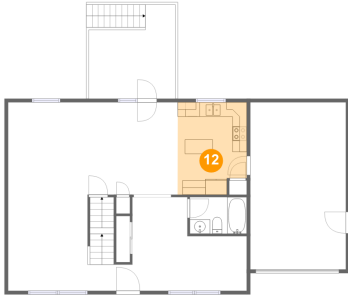

103 Swatara Circle, Swatara Township, Lebanon County, Pennsylvania, United States, 17038

12 Floor 2 - Kitchen

Dimensions: 9'7" x 12'10"
Area: 116 sq. ft
Counted as Living Area:
Yes

Heated: Yes
Finished: Yes
Enclosed: Yes
Contiguous:
Yes
Permitted: Yes
Wet Space: No
Addition: No
Conversion: No