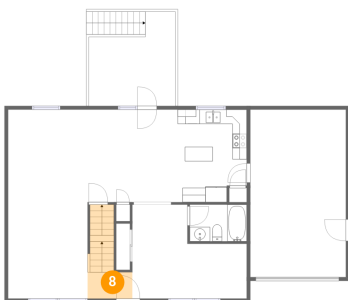

8 Floor 2 - Foyer

Dimensions: 6'2" x 3'8"
Area: 54 sq. ft
Counted as Living Area: Yes

Heated: Yes
Finished: Yes
Enclosed: Yes
Contiguous: Yes
Permitted: Yes
Wet Space: No
Addition: No
Conversion: No