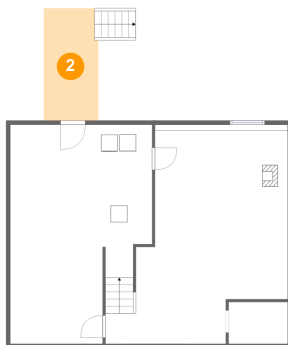

103 Swatara Circle, Swatara Township, Lebanon County, Pennsylvania, United States, 17038

Room Dimensions

Floor 3**Total sqft: 778****Living area: 511**

#	Room name	Dimensions	Area (sqft)	Counted as Living Area
14	Hall	6'3" x 6'8"	59 sq. ft	No
15	Bath	11'5" x 5'8"	65 sq. ft	Yes
16	Bedroom	11'0" x 18'3"	167 sq. ft	No
17	Primary Bedroom	15'2" x 18'3"	222 sq. ft	Yes
18	Room	13'5" x 10'4"	114 sq. ft	Yes

103 Swatara Circle, Swatara Township, Lebanon County, Pennsylvania, United States, 17038

1 Floor 1 - Basement

Dimensions: 18'1" x 25'5"
Area: 415 sq. ft
Counted as Living Area: No

Heated: Yes
Finished: No
Enclosed: Yes
Contiguous: Yes
Permitted: Yes
Wet Space: No
Addition: No
Conversion: No

2 Floor 1 - Patio

Dimensions: 6'6" x 13'5"
Area: 85 sq. ft
Counted as Living Area: No

Heated: No
Finished: Yes
Enclosed: No
Contiguous: Yes
Permitted: Yes
Wet Space: No
Addition: No
Conversion: No

103 Swatara Circle, Swatara Township, Lebanon County, Pennsylvania, United States, 17038