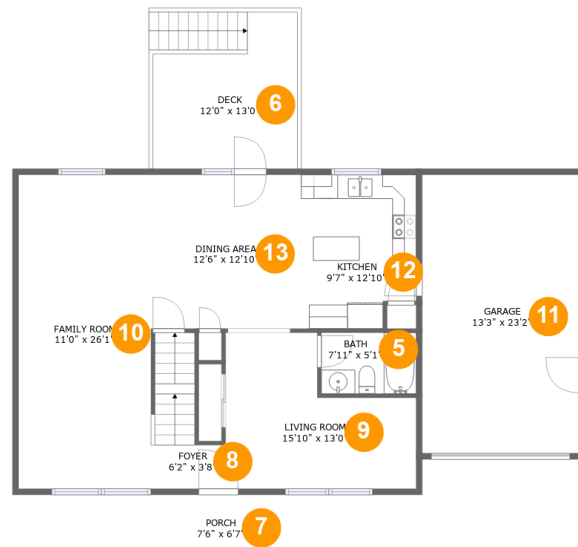

103 Swatara Circle, Swatara Township, Lebanon County, Pennsylvania, United States, 17038

Room Dimensions

Floor 1

Total sqft: 1010

Living area: 0

#	Room name	Dimensions	Area (sqft)	Counted as Living Area
1	Basement	18'1" x 25'5"	415 sq. ft	No
2	Patio	6'6" x 13'5"	85 sq. ft	No
3	Room	7'1" x 5'0"	35 sq. ft	No
4	Basement	16'11" x 26'1"	399 sq. ft	No

103 Swatara Circle, Swatara Township, Lebanon County, Pennsylvania, United States, 17038

Room Dimensions

Floor 2

Total sqft: 1434

Living area: 924

#	Room name	Dimensions	Area (sqft)	Counted as Living Area
5	Bath	7'11" x 5'1"	40 sq. ft	Yes
6	Deck	12'0" x 13'0"	129 sq. ft	No
7	Porch	7'6" x 6'7"	49 sq. ft	No
8	Foyer	6'2" x 3'8"	54 sq. ft	Yes
9	Living Room	15'10" x 13'0"	162 sq. ft	Yes
10	Family Room	11'0" x 26'1"	288 sq. ft	Yes
11	Garage	13'3" x 23'2"	307 sq. ft	No
12	Kitchen	9'7" x 12'10"	116 sq. ft	Yes
13	Dining Area	12'6" x 12'10"	160 sq. ft	Yes

103 Swatara Circle, Swatara Township, Lebanon County, Pennsylvania, United States, 17038

Room Dimensions

Floor 3**Total sqft: 778****Living area: 511**

#	Room name	Dimensions	Area (sqft)	Counted as Living Area
14	Hall	6'3" x 6'8"	59 sq. ft	No
15	Bath	11'5" x 5'8"	65 sq. ft	Yes
16	Bedroom	11'0" x 18'3"	167 sq. ft	No
17	Primary Bedroom	15'2" x 18'3"	222 sq. ft	Yes
18	Room	13'5" x 10'4"	114 sq. ft	Yes

103 Swatara Circle, Swatara Township, Lebanon County, Pennsylvania, United States, 17038

1 Floor 1 - Basement

Dimensions: 18'1" x 25'5"
Area: 415 sq. ft
Counted as Living Area: No

Heated: Yes
Finished: No
Enclosed: Yes
Contiguous: Yes
Permitted: Yes
Wet Space: No
Addition: No
Conversion: No