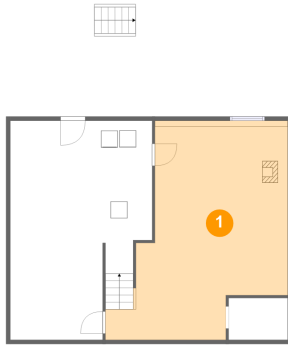

103 Swatara Circle, Swatara Township, Lebanon County, Pennsylvania, United States, 17038

Room Dimensions

Floor 2

Total sqft: 1434

Living area: 924

#	Room name	Dimensions	Area (sqft)	Counted as Living Area
5	Bath	7'11" x 5'1"	40 sq. ft	Yes
6	Deck	12'0" x 13'0"	129 sq. ft	No
7	Porch	7'6" x 6'7"	49 sq. ft	No
8	Foyer	6'2" x 3'8"	54 sq. ft	Yes
9	Living Room	15'10" x 13'0"	162 sq. ft	Yes
10	Family Room	11'0" x 26'1"	288 sq. ft	Yes
11	Garage	13'3" x 23'2"	307 sq. ft	No
12	Kitchen	9'7" x 12'10"	116 sq. ft	Yes
13	Dining Area	12'6" x 12'10"	160 sq. ft	Yes

103 Swatara Circle, Swatara Township, Lebanon County, Pennsylvania, United States, 17038

Room Dimensions

Floor 3**Total sqft: 778****Living area: 511**

#	Room name	Dimensions	Area (sqft)	Counted as Living Area
14	Hall	6'3" x 6'8"	59 sq. ft	No
15	Bath	11'5" x 5'8"	65 sq. ft	Yes
16	Bedroom	11'0" x 18'3"	167 sq. ft	No
17	Primary Bedroom	15'2" x 18'3"	222 sq. ft	Yes
18	Room	13'5" x 10'4"	114 sq. ft	Yes

103 Swatara Circle, Swatara Township, Lebanon County, Pennsylvania, United States, 17038

1 Floor 1 - Basement

Dimensions: 18'1" x 25'5"
Area: 415 sq. ft
Counted as Living Area: No

Heated: Yes
Finished: No
Enclosed: Yes
Contiguous: Yes
Permitted: Yes
Wet Space: No
Addition: No
Conversion: No