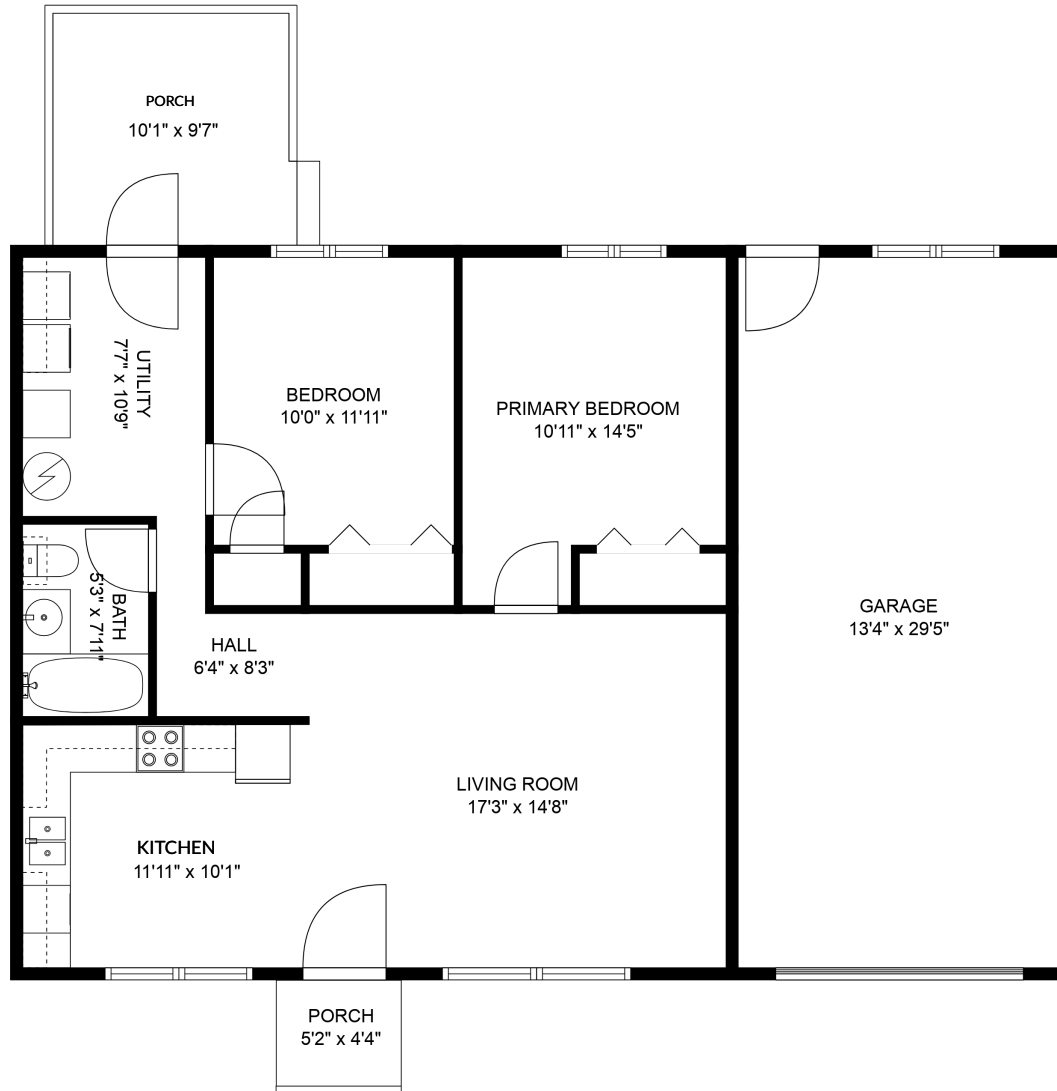

640 Yale St

Jason Sandhu
(604) 791-1926
jason@jasonsandhu.ca

Estimated Areas:

Total: 921 Sq. Ft

Estimated Areas:

Main Floor: sq. ft
 Above Main: sq. ft
 Total: Sq. Ft