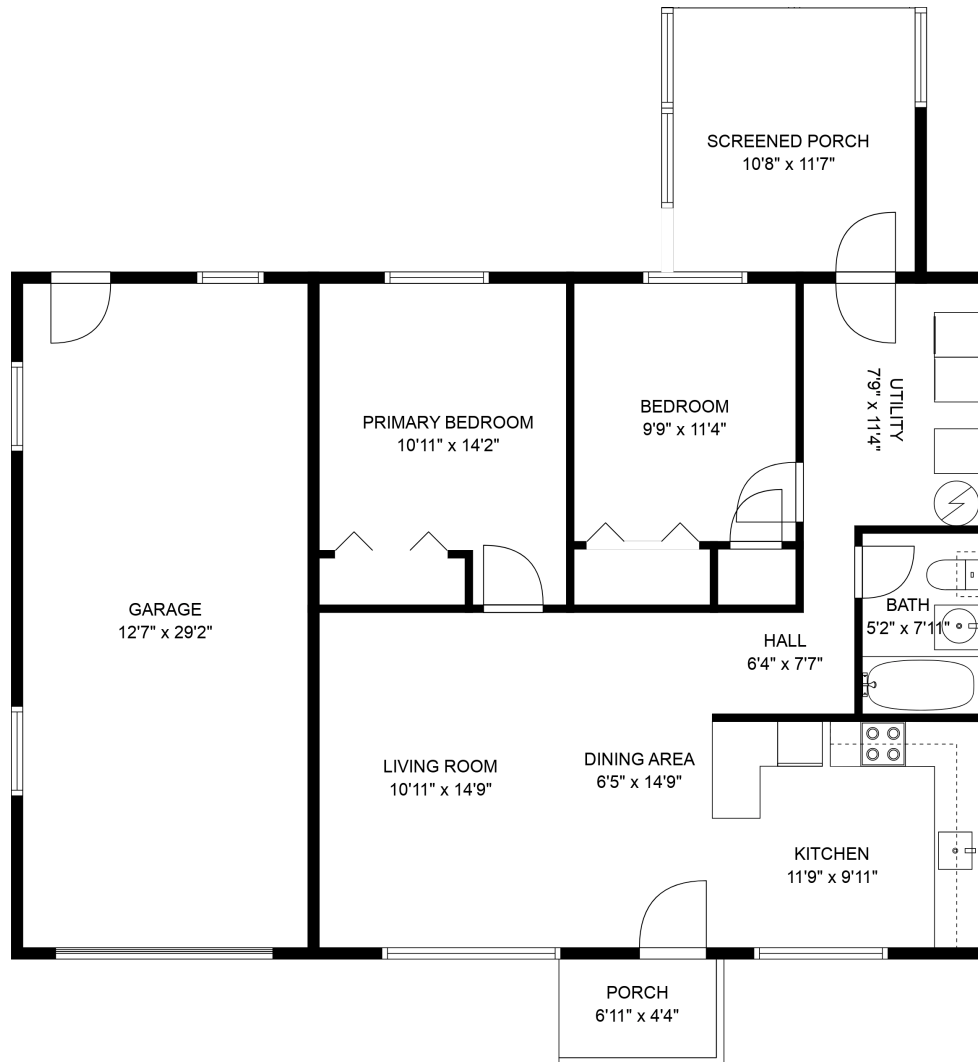

640 Yale St

Jason Sandhu
(604) 791-1926
jason@jasonsandhu.ca

Estimated Areas:

Total: 921 Sq. Ft

Estimated Areas:

Main Floor: sq. ft
 Above Main: sq. ft
 Total: Sq. Ft