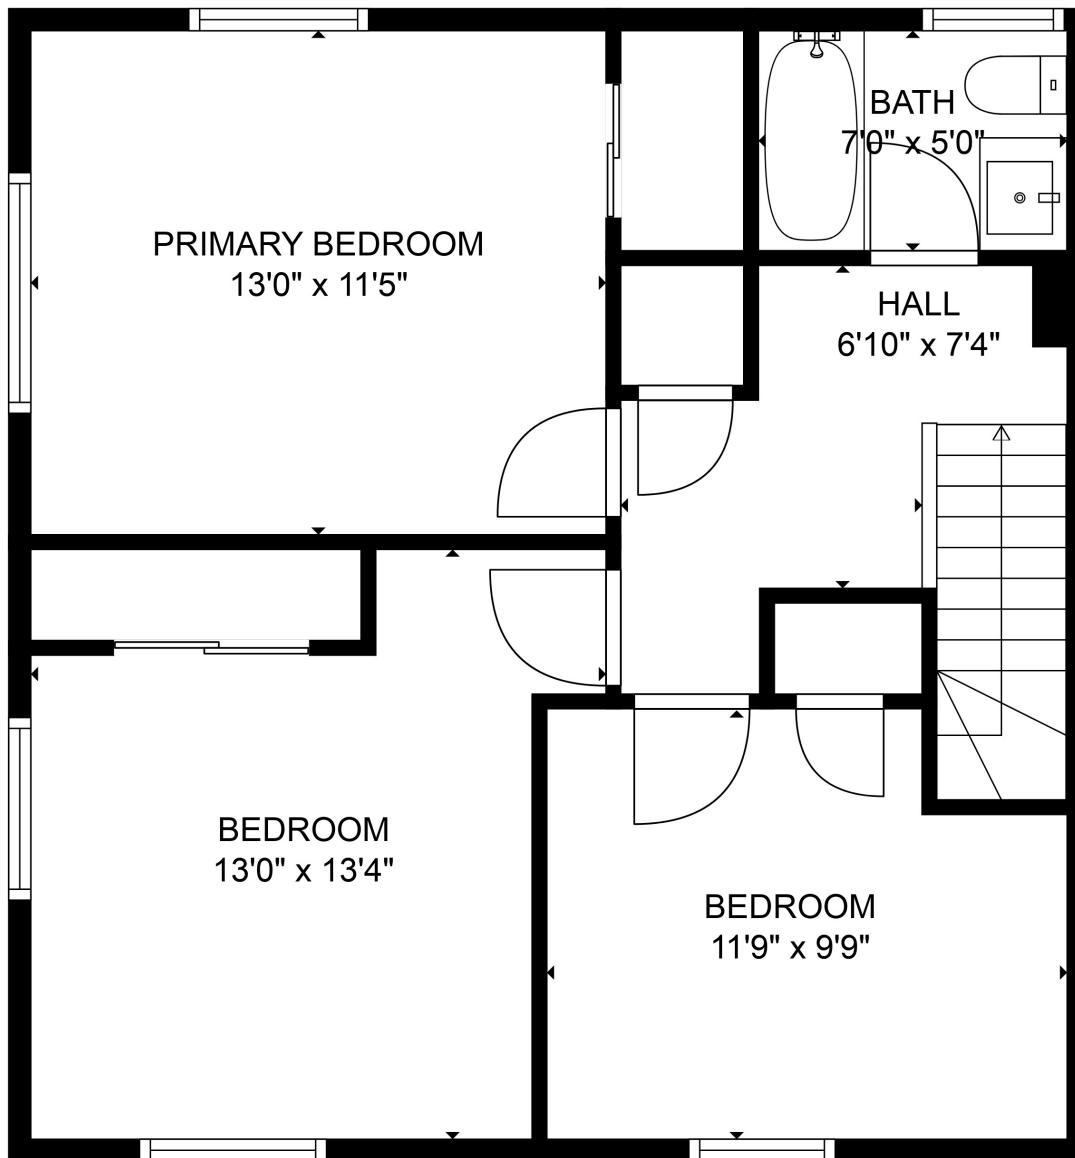

FLOOR 1

FLOOR 2

**TOTAL: 1136 sq. ft**  
 FLOOR 1: 546 sq. ft, FLOOR 2: 590 sq. ft  
 EXCLUDED AREAS: EMBEDDED WINDOW: 6 sq. ft  
 SIZES AND DIMENSIONS ARE APPROXIMATE, ACTUAL MAY VARY.

**TOTAL: 1136 sq. ft**  
FLOOR 1: 546 sq. ft, FLOOR 2: 590 sq. ft  
EXCLUDED AREAS: EMBEDDED WINDOW: 6 sq. ft  
SIZES AND DIMENSIONS ARE APPROXIMATE, ACTUAL MAY VARY.