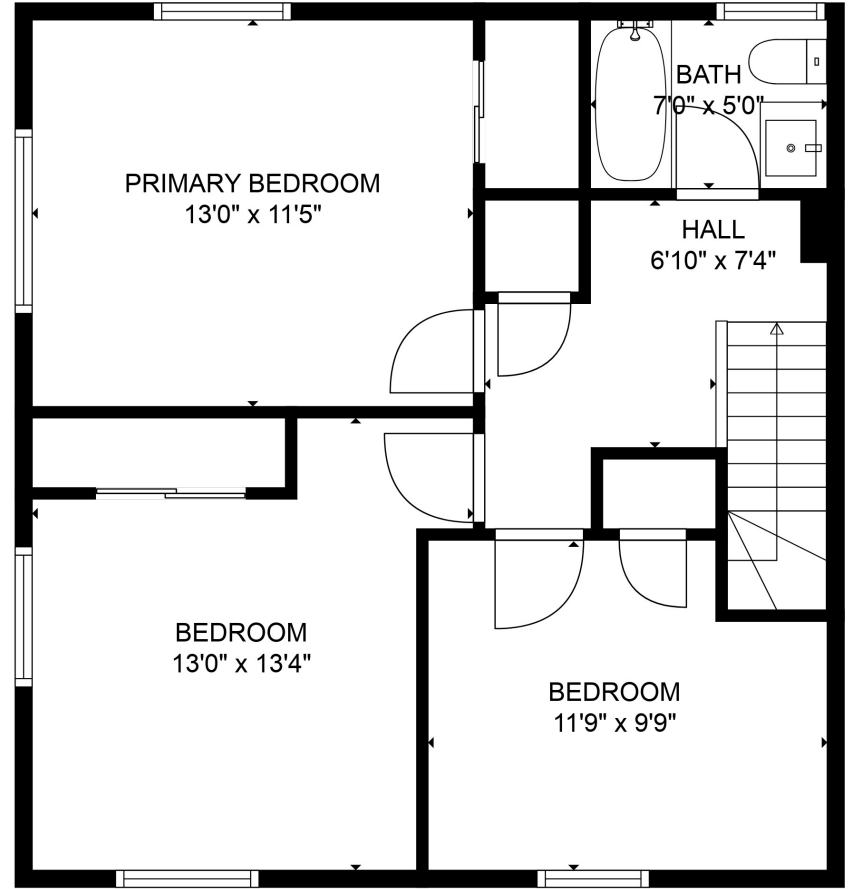

FLOOR 1

FLOOR 2

**TOTAL: 1136 sq. ft**  
 FLOOR 1: 546 sq. ft, FLOOR 2: 590 sq. ft  
 EXCLUDED AREAS: EMBEDDED WINDOW: 6 sq. ft  
 SIZES AND DIMENSIONS ARE APPROXIMATE, ACTUAL MAY VARY.

**TOTAL: 1136 sq. ft**  
FLOOR 1: 546 sq. ft, FLOOR 2: 590 sq. ft  
EXCLUDED AREAS: EMBEDDED WINDOW: 6 sq. ft  
SIZES AND DIMENSIONS ARE APPROXIMATE, ACTUAL MAY VARY.