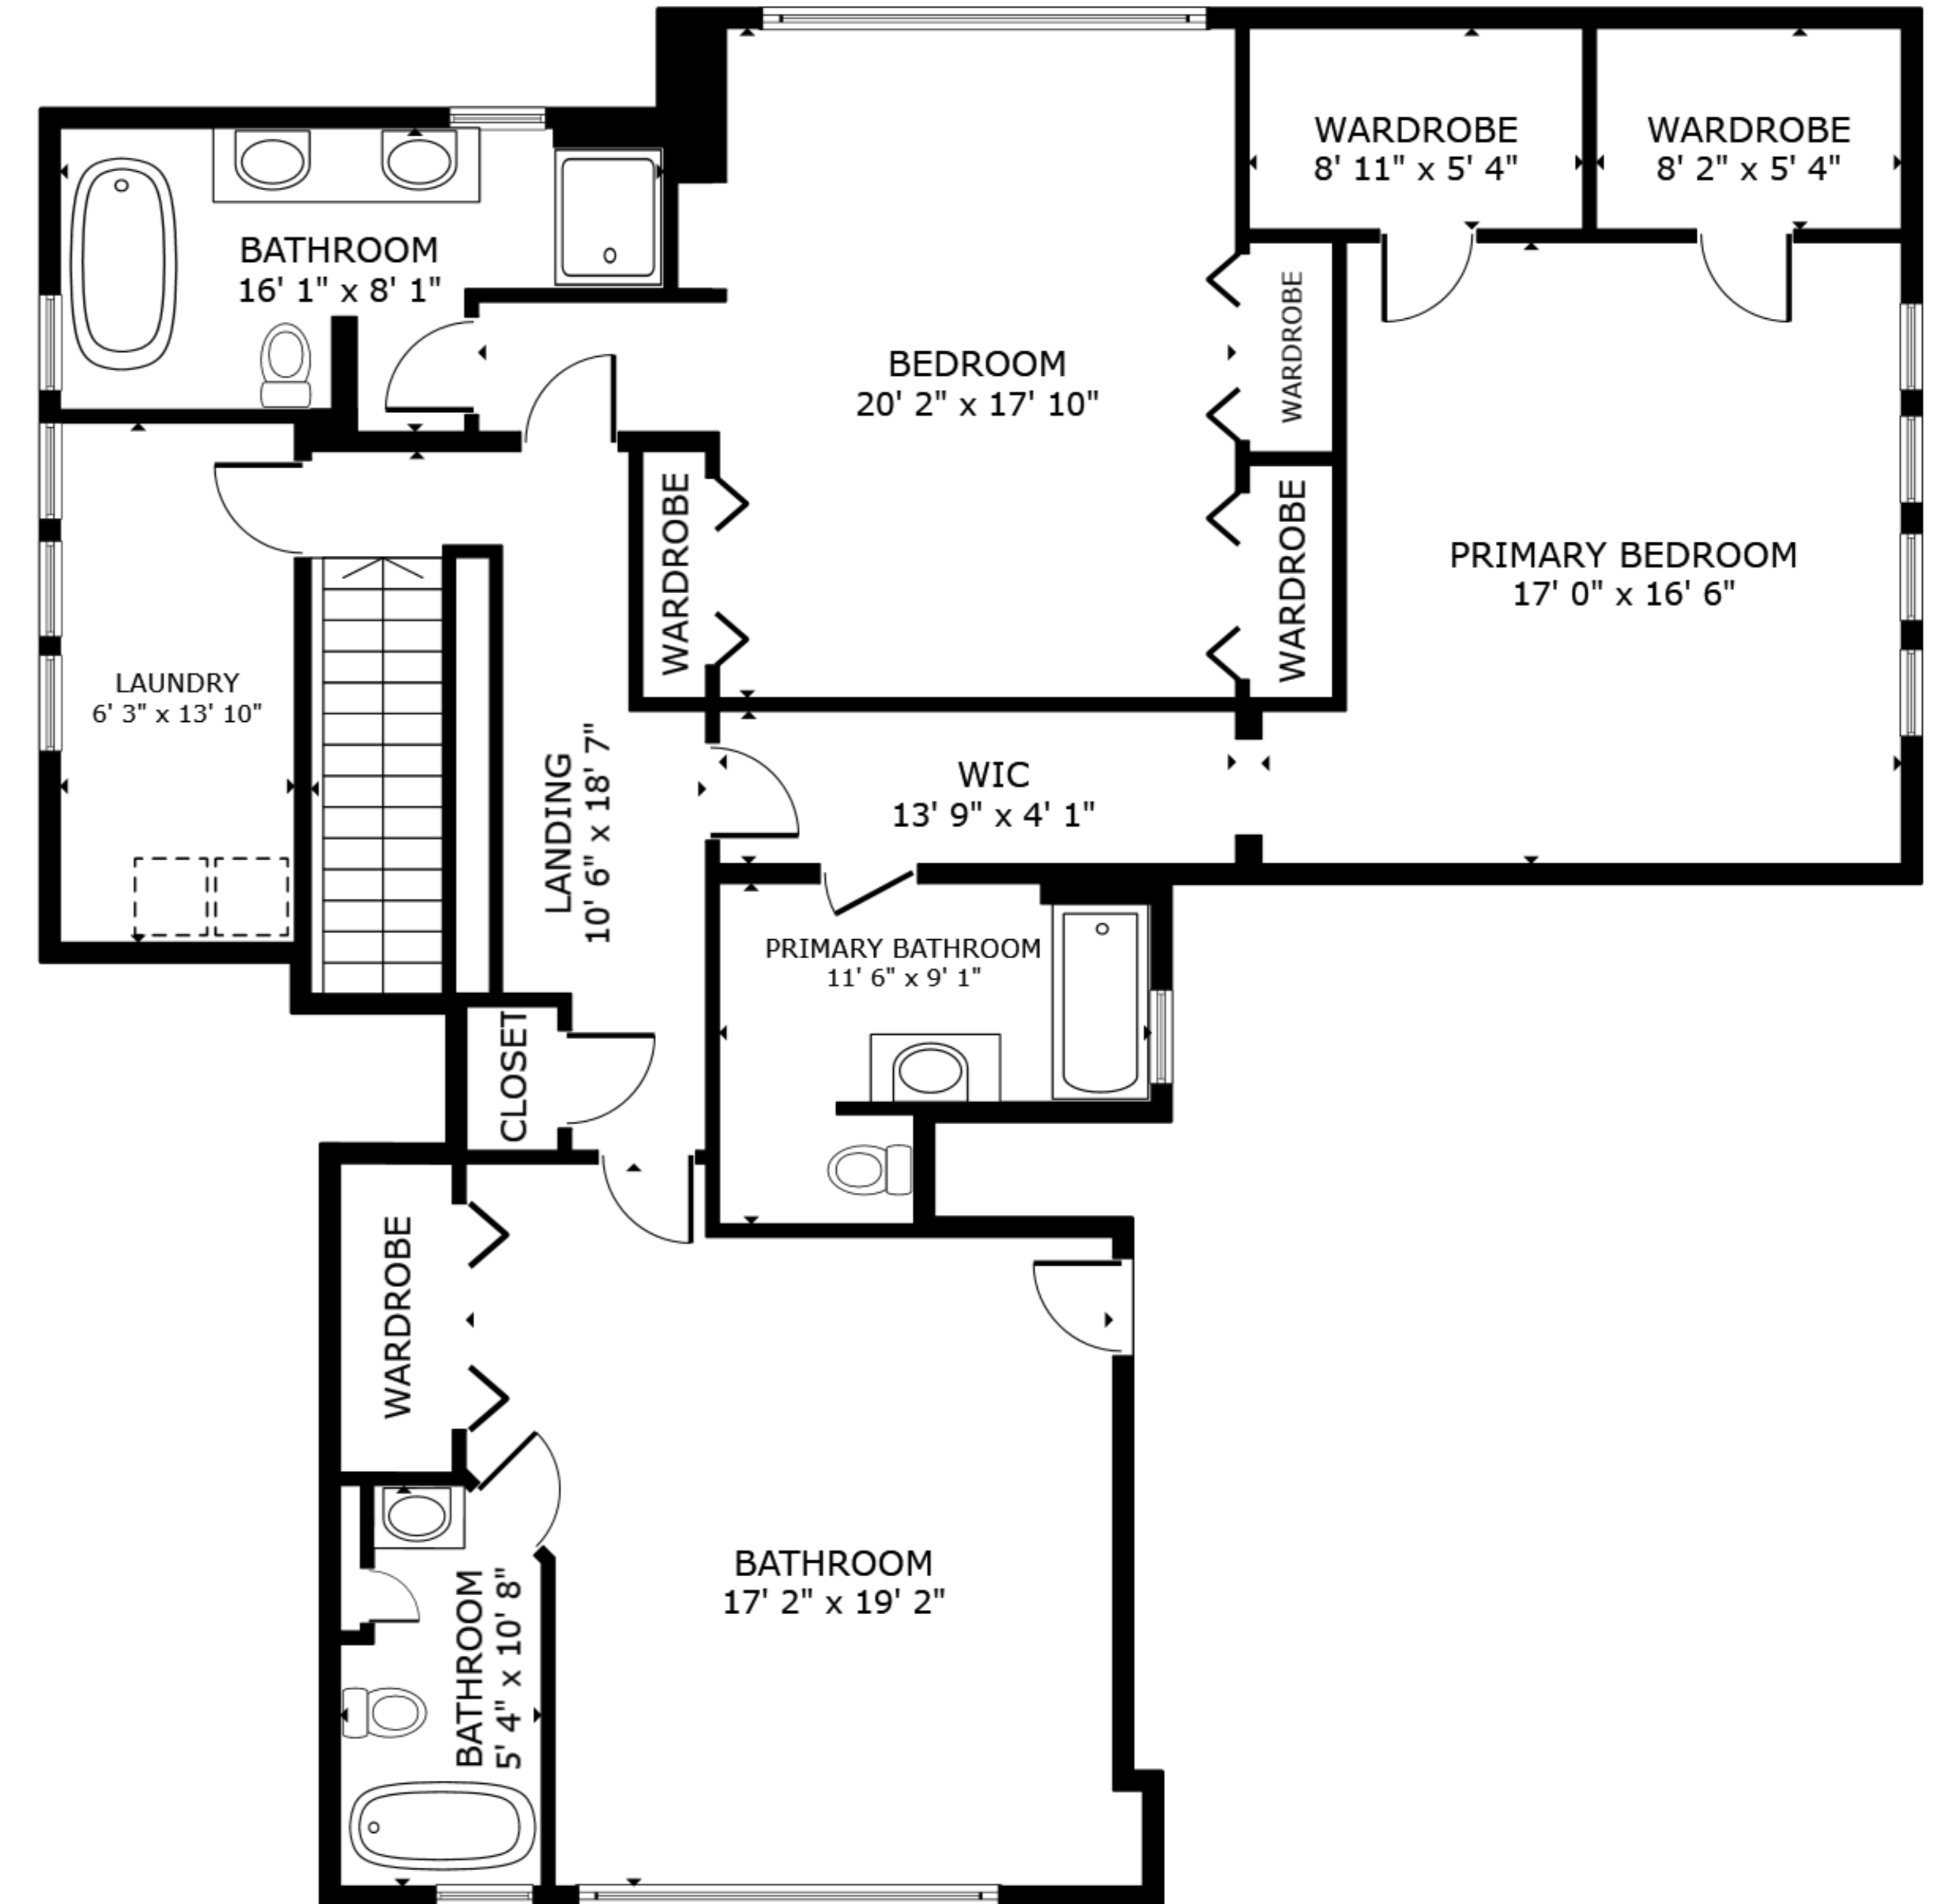

FLOOR 1

FLOOR 2

GROSS INTERNAL AREA
 FLOOR 1 1,804 sq.ft. FLOOR 2 1,590 sq.ft.
 EXCLUDED AREAS : DECK 673 sq.ft. PATIO 347 sq.ft.
 TOTAL : 3,394 sq.ft.
 SIZES AND DIMENSIONS ARE APPROXIMATE, ACTUAL MAY VARY.