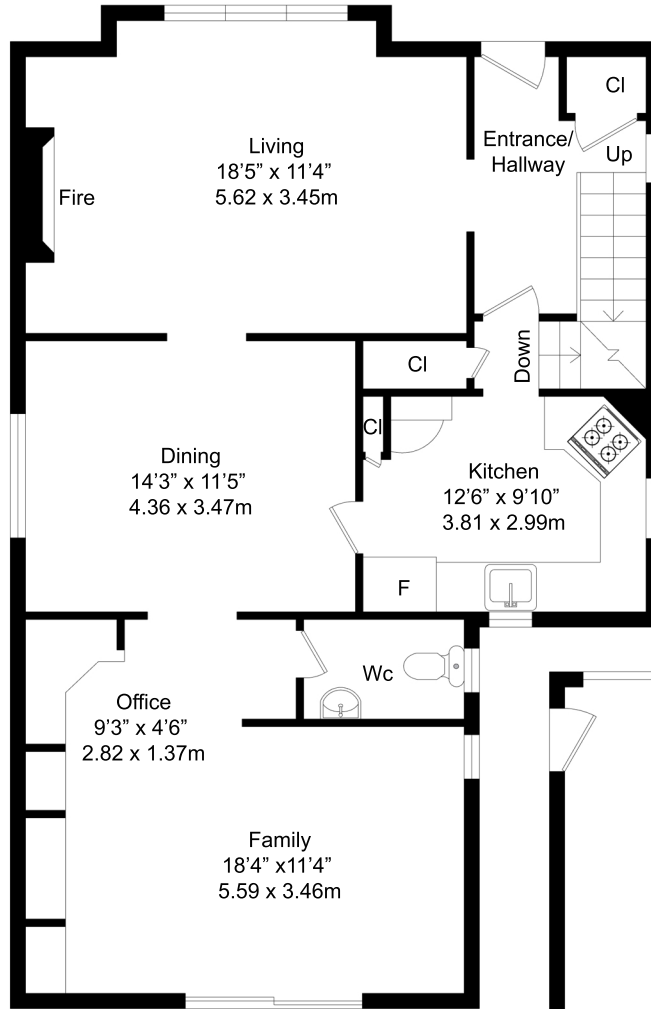

42 ADDINGTON AVE, NORTH YORK, ON M2N 2L2

APPROXIMATE GROSS INTERNAL AREA 2163 ft² = 201 m²

LOWER FLOOR
589 ft²

MAIN FLOOR
943 ft²

SECOND FLOOR
630 ft²