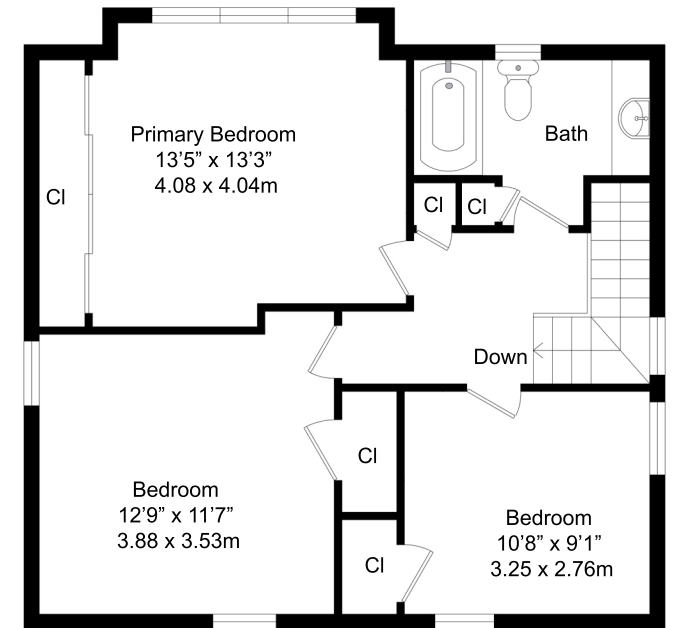

42 ADDINGTON AVE, NORTH YORK, ON M2N 2L2

APPROXIMATE GROSS INTERNAL AREA 2163 ft² = 201 m²

LOWER FLOOR
589 ft²

MAIN FLOOR
943 ft²

SECOND FLOOR
630 ft²