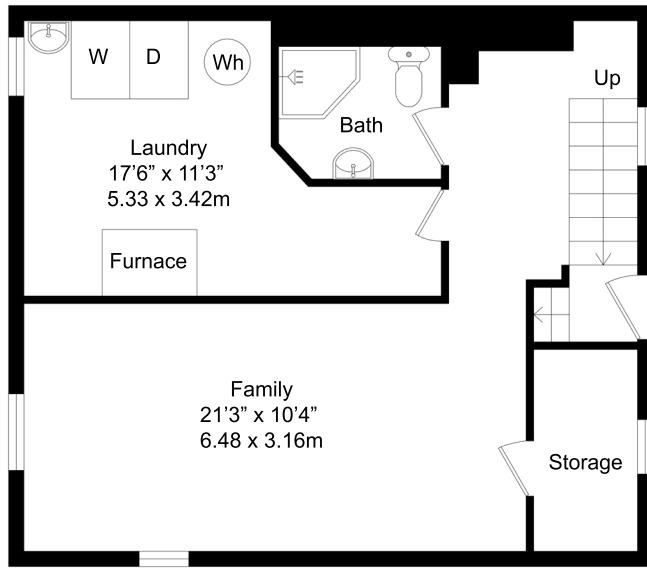

42 ADDINGTON AVE, NORTH YORK, ON M2N 2L2

APPROXIMATE GROSS INTERNAL AREA 2163 ft² = 201 m²

LOWER FLOOR
589 ft²

MAIN FLOOR
943 ft²

SECOND FLOOR
630 ft²