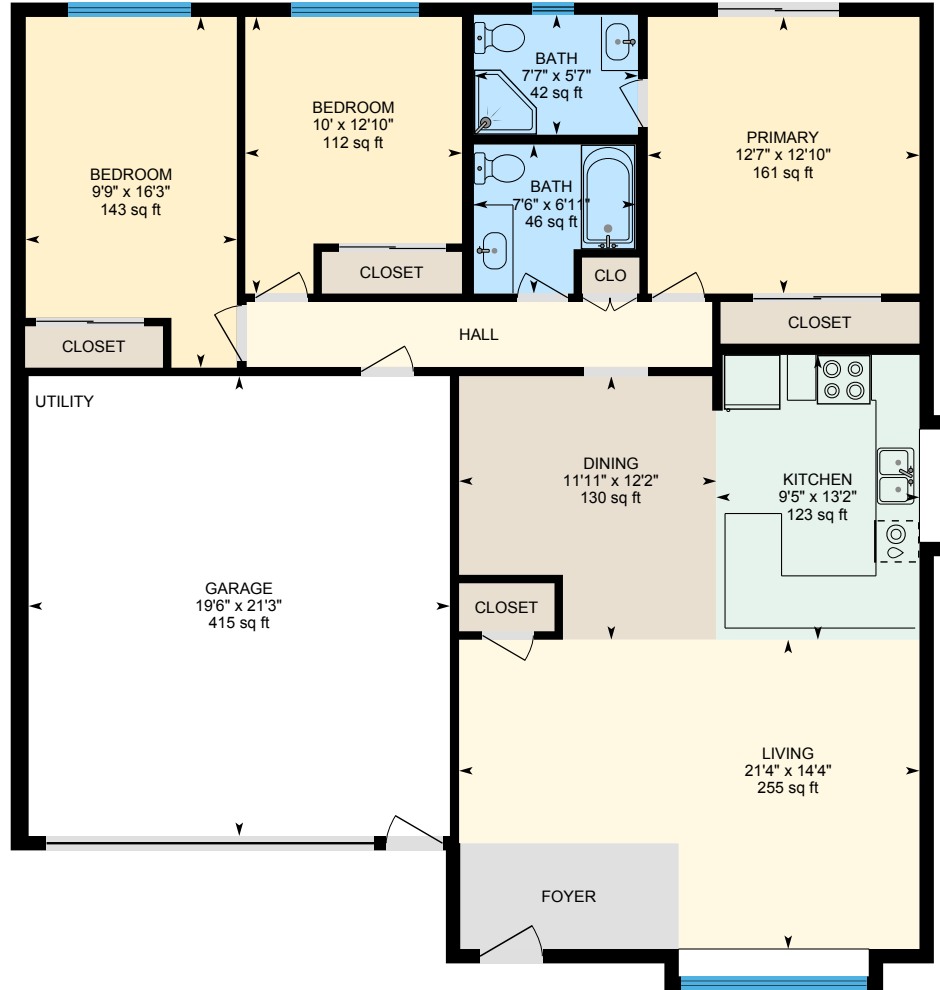

120 E Manzanita Ln, Tracy, CA

120 E Manzanita Ln Finished Area 1347.86 sq ft
Unfinished Area 442.64 sq ft

PREPARED: 2022/11/30