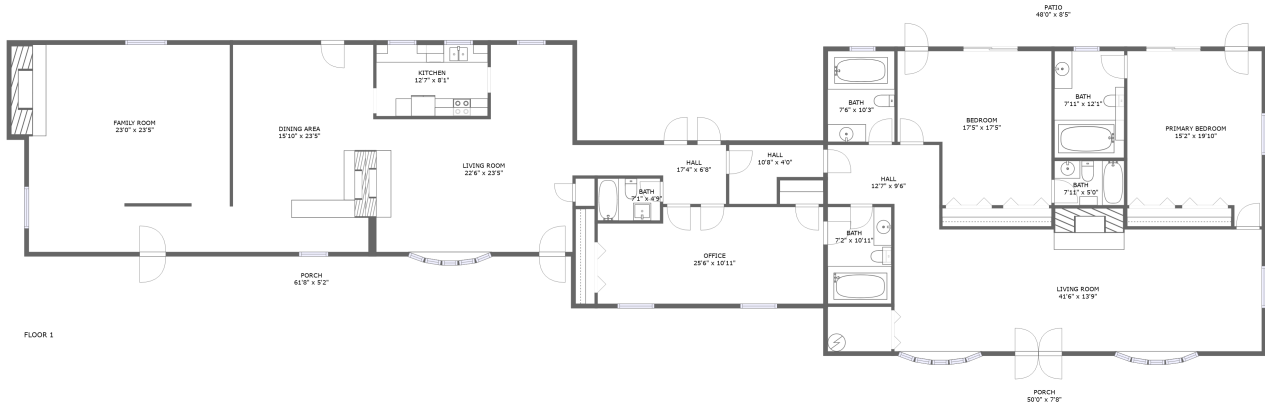

5885 Bent Mountain Road, Brookwood, Roanoke, Roanoke County, Virginia, United States, 24018

Property Summary

0 garages   **2** bedrooms   **5** bathrooms   **0** half baths

1 floors   **3,185** Gross Living Area sqft   **5,005** total sqft