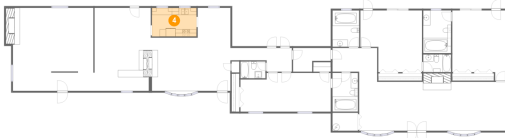

4 Floor 1 - Kitchen

Dimensions: 12'7" x 8'1"
Area: 101 sq. ft
Counted as Living Area:
Yes

Heated: Yes
Finished: Yes
Enclosed: Yes
Contiguous:
Yes
Permitted: Yes
Wet Space: No
Addition: No
Conversion: No