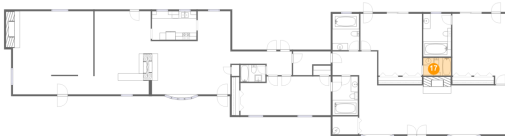

17 Floor 1 - Bath

Dimensions: 7'11" x 5'0"
Area: 40 sq. ft
Counted as Living Area:
Yes

Heated: Yes
Finished: Yes
Enclosed: Yes
Contiguous:
Yes
Permitted: Yes
Wet Space: Yes
Addition: No
Conversion: No