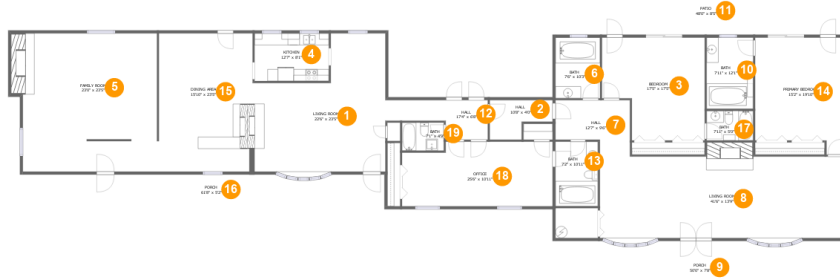

5885 Bent Mountain Road, Brookwood, Roanoke, Roanoke County, Virginia, United States, 24018

Room Dimensions

Floor 1

Total sqft: 5005

Living area: 3185

#	Room name	Dimensions	Area (sqft)	Counted as Living Area
1	Living Room	22'6" x 23'5"	420 sq. ft	Yes
2	Hall	10'8" x 4'0"	55 sq. ft	Yes
3	Bedroom	17'5" x 17'5"	266 sq. ft	Yes
4	Kitchen	12'7" x 8'1"	101 sq. ft	Yes
5	Family Room	23'0" x 23'5"	553 sq. ft	Yes
6	Bath	7'6" x 10'3"	77 sq. ft	Yes
7	Hall	12'7" x 9'6"	99 sq. ft	Yes
8	Living Room	41'6" x 13'9"	603 sq. ft	No
9	Porch	50'0" x 7'8"	407 sq. ft	No
10	Bath	7'11" x 12'1"	95 sq. ft	Yes
11	Patio	48'0" x 8'5"	406 sq. ft	No