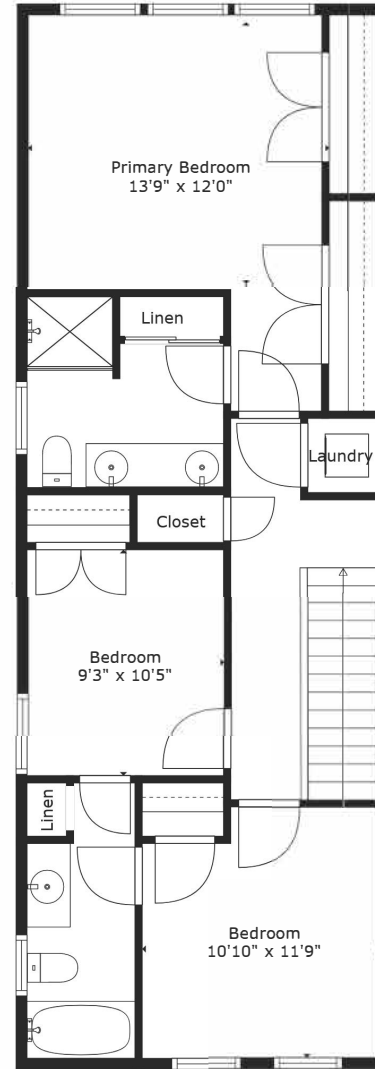

MAIN LEVEL

UPPER LEVEL

817 McArthur Avenue

**TOTAL HEATED LIVING AREA: 1595 sq. ft**  
 MAIN LEVEL: 762 sq. ft, UPPER LEVEL: 833 sq. ft