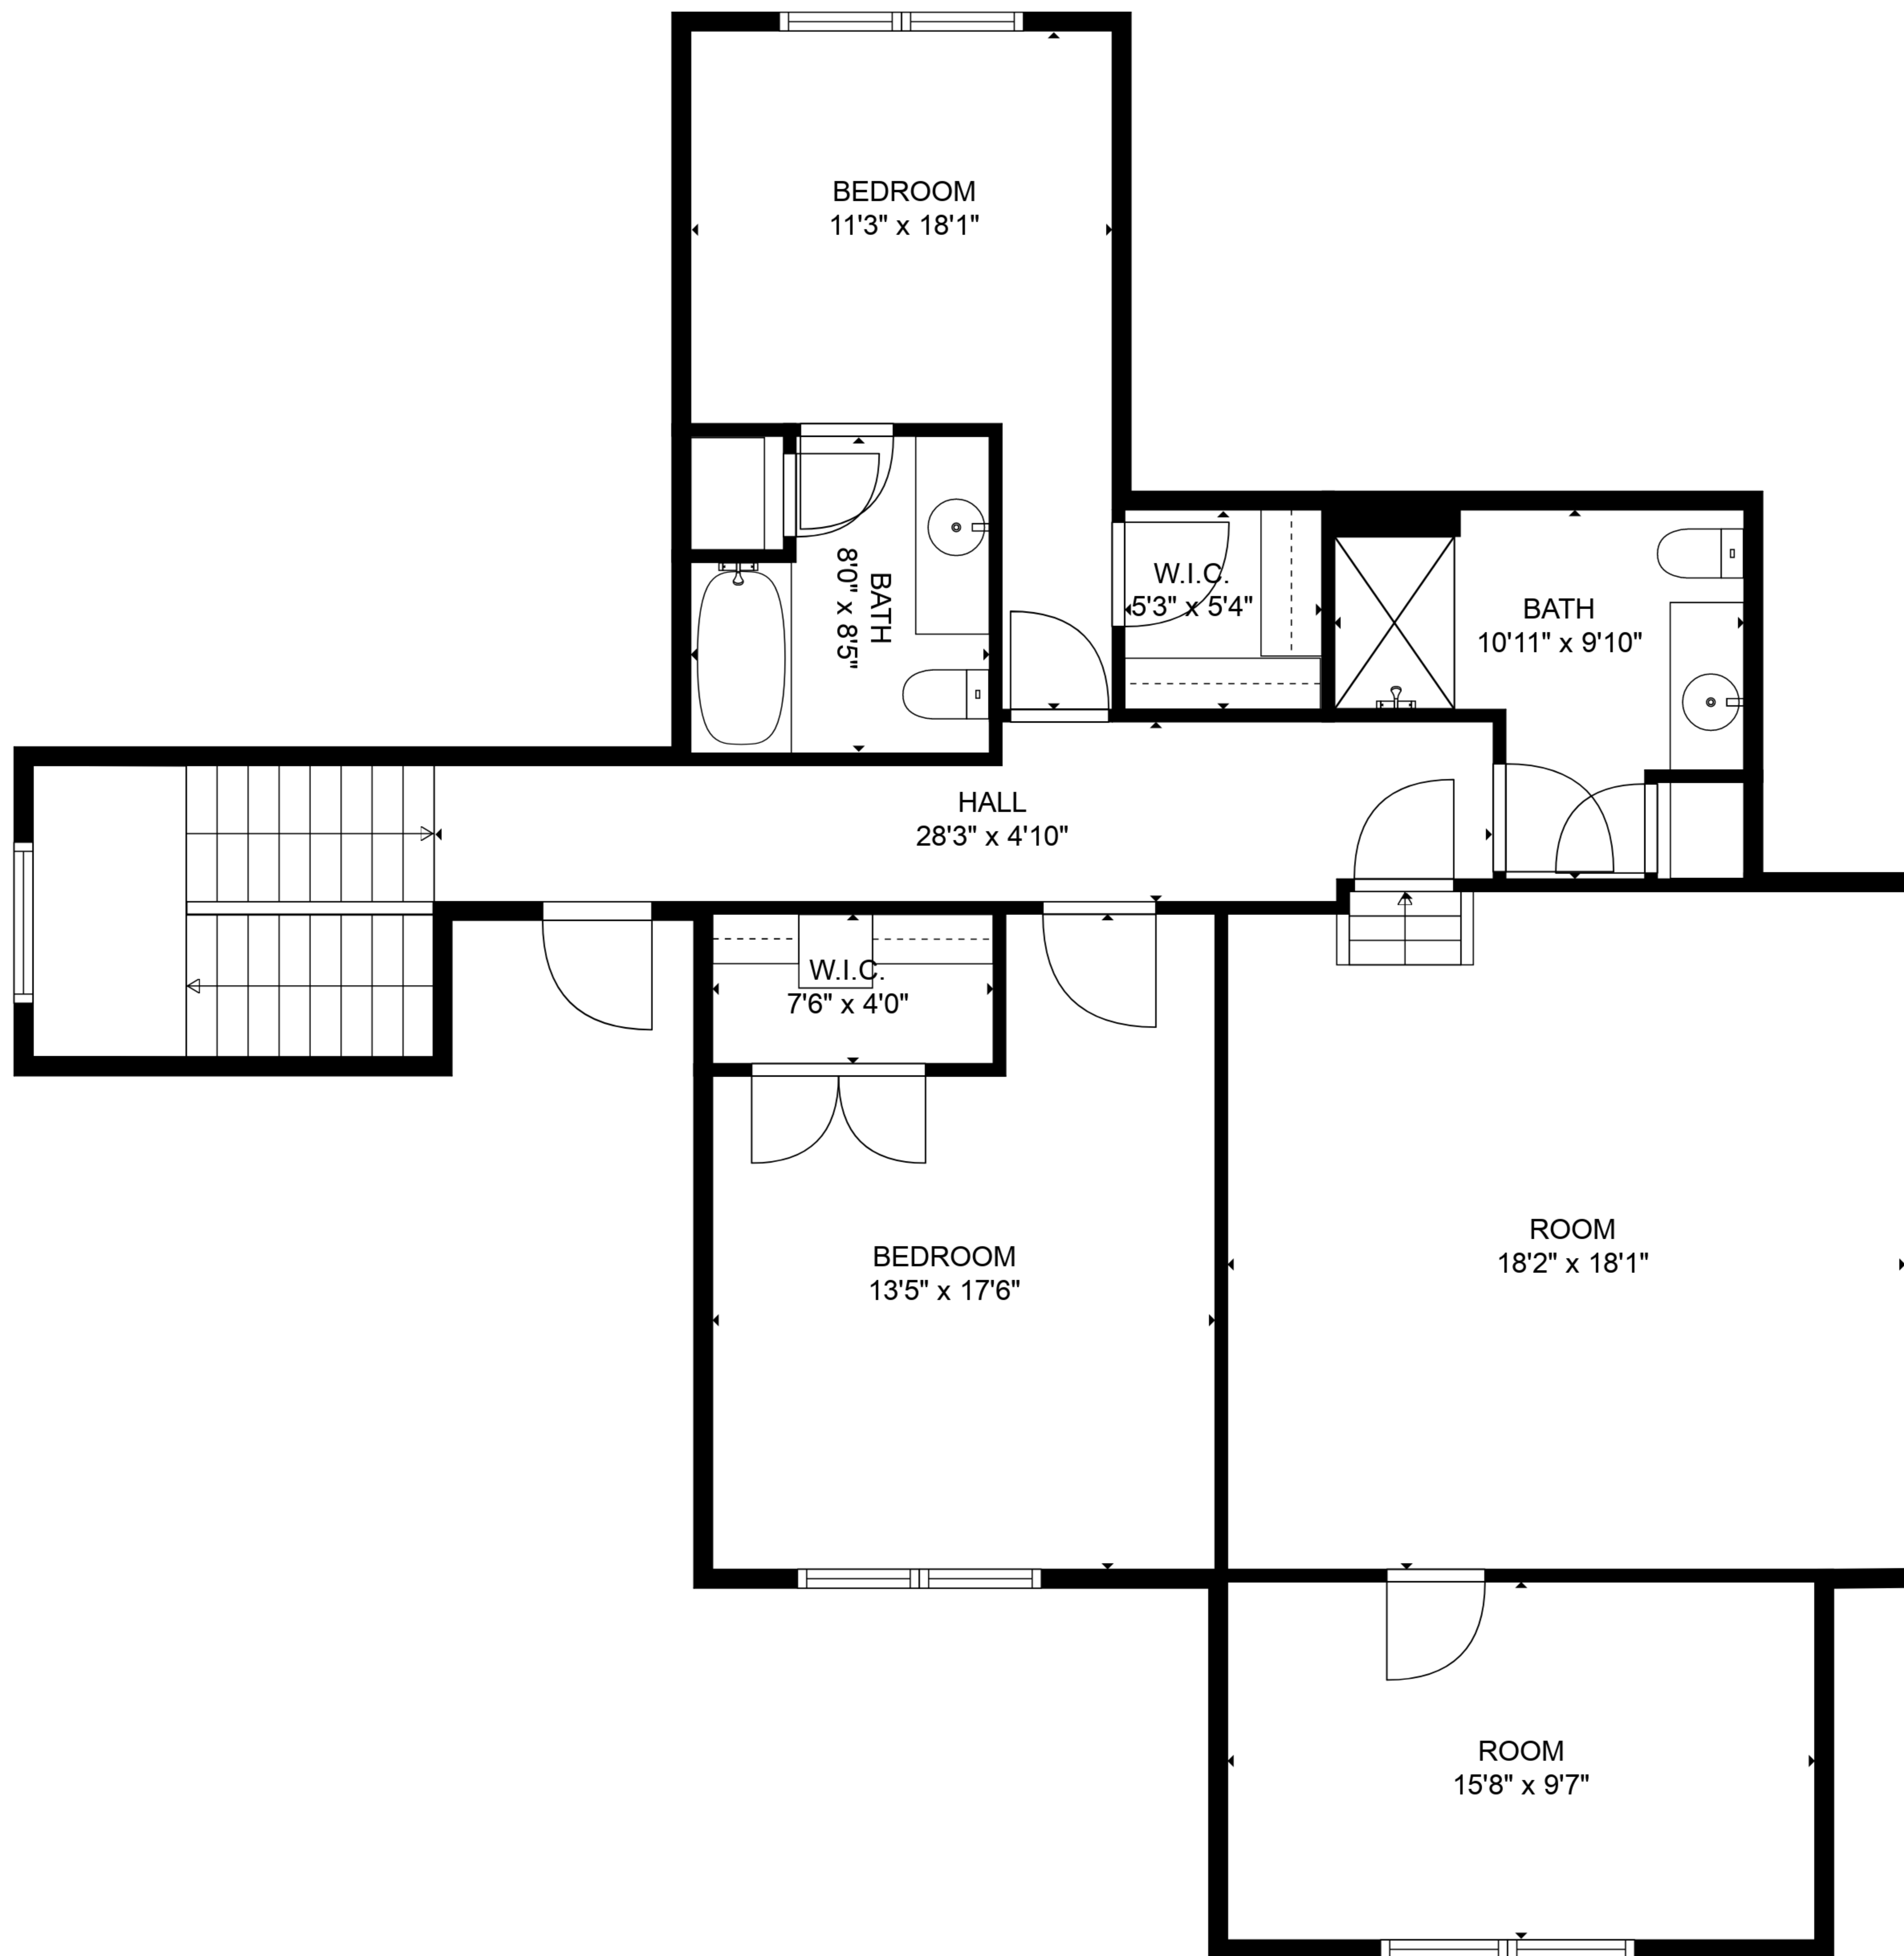

TOTAL: 3154 sq. ft

FLOOR 1: 2029 sq. ft, FLOOR 2: 1125 sq. ft

EXCLUDED AREAS: GARAGE: 619 sq. ft, ROOM: 150 sq. ft

TOTAL: 3154 sq. ft
 FLOOR 1: 2029 sq. ft, FLOOR 2: 1125 sq. ft
 EXCLUDED AREAS: GARAGE: 619 sq. ft, ROOM: 150 sq. ft

FLOOR 1

FLOOR 2

TOTAL: 3154 sq. ft
 FLOOR 1: 2029 sq. ft, FLOOR 2: 1125 sq. ft
 EXCLUDED AREAS: GARAGE: 619 sq. ft, ROOM: 150 sq. ft