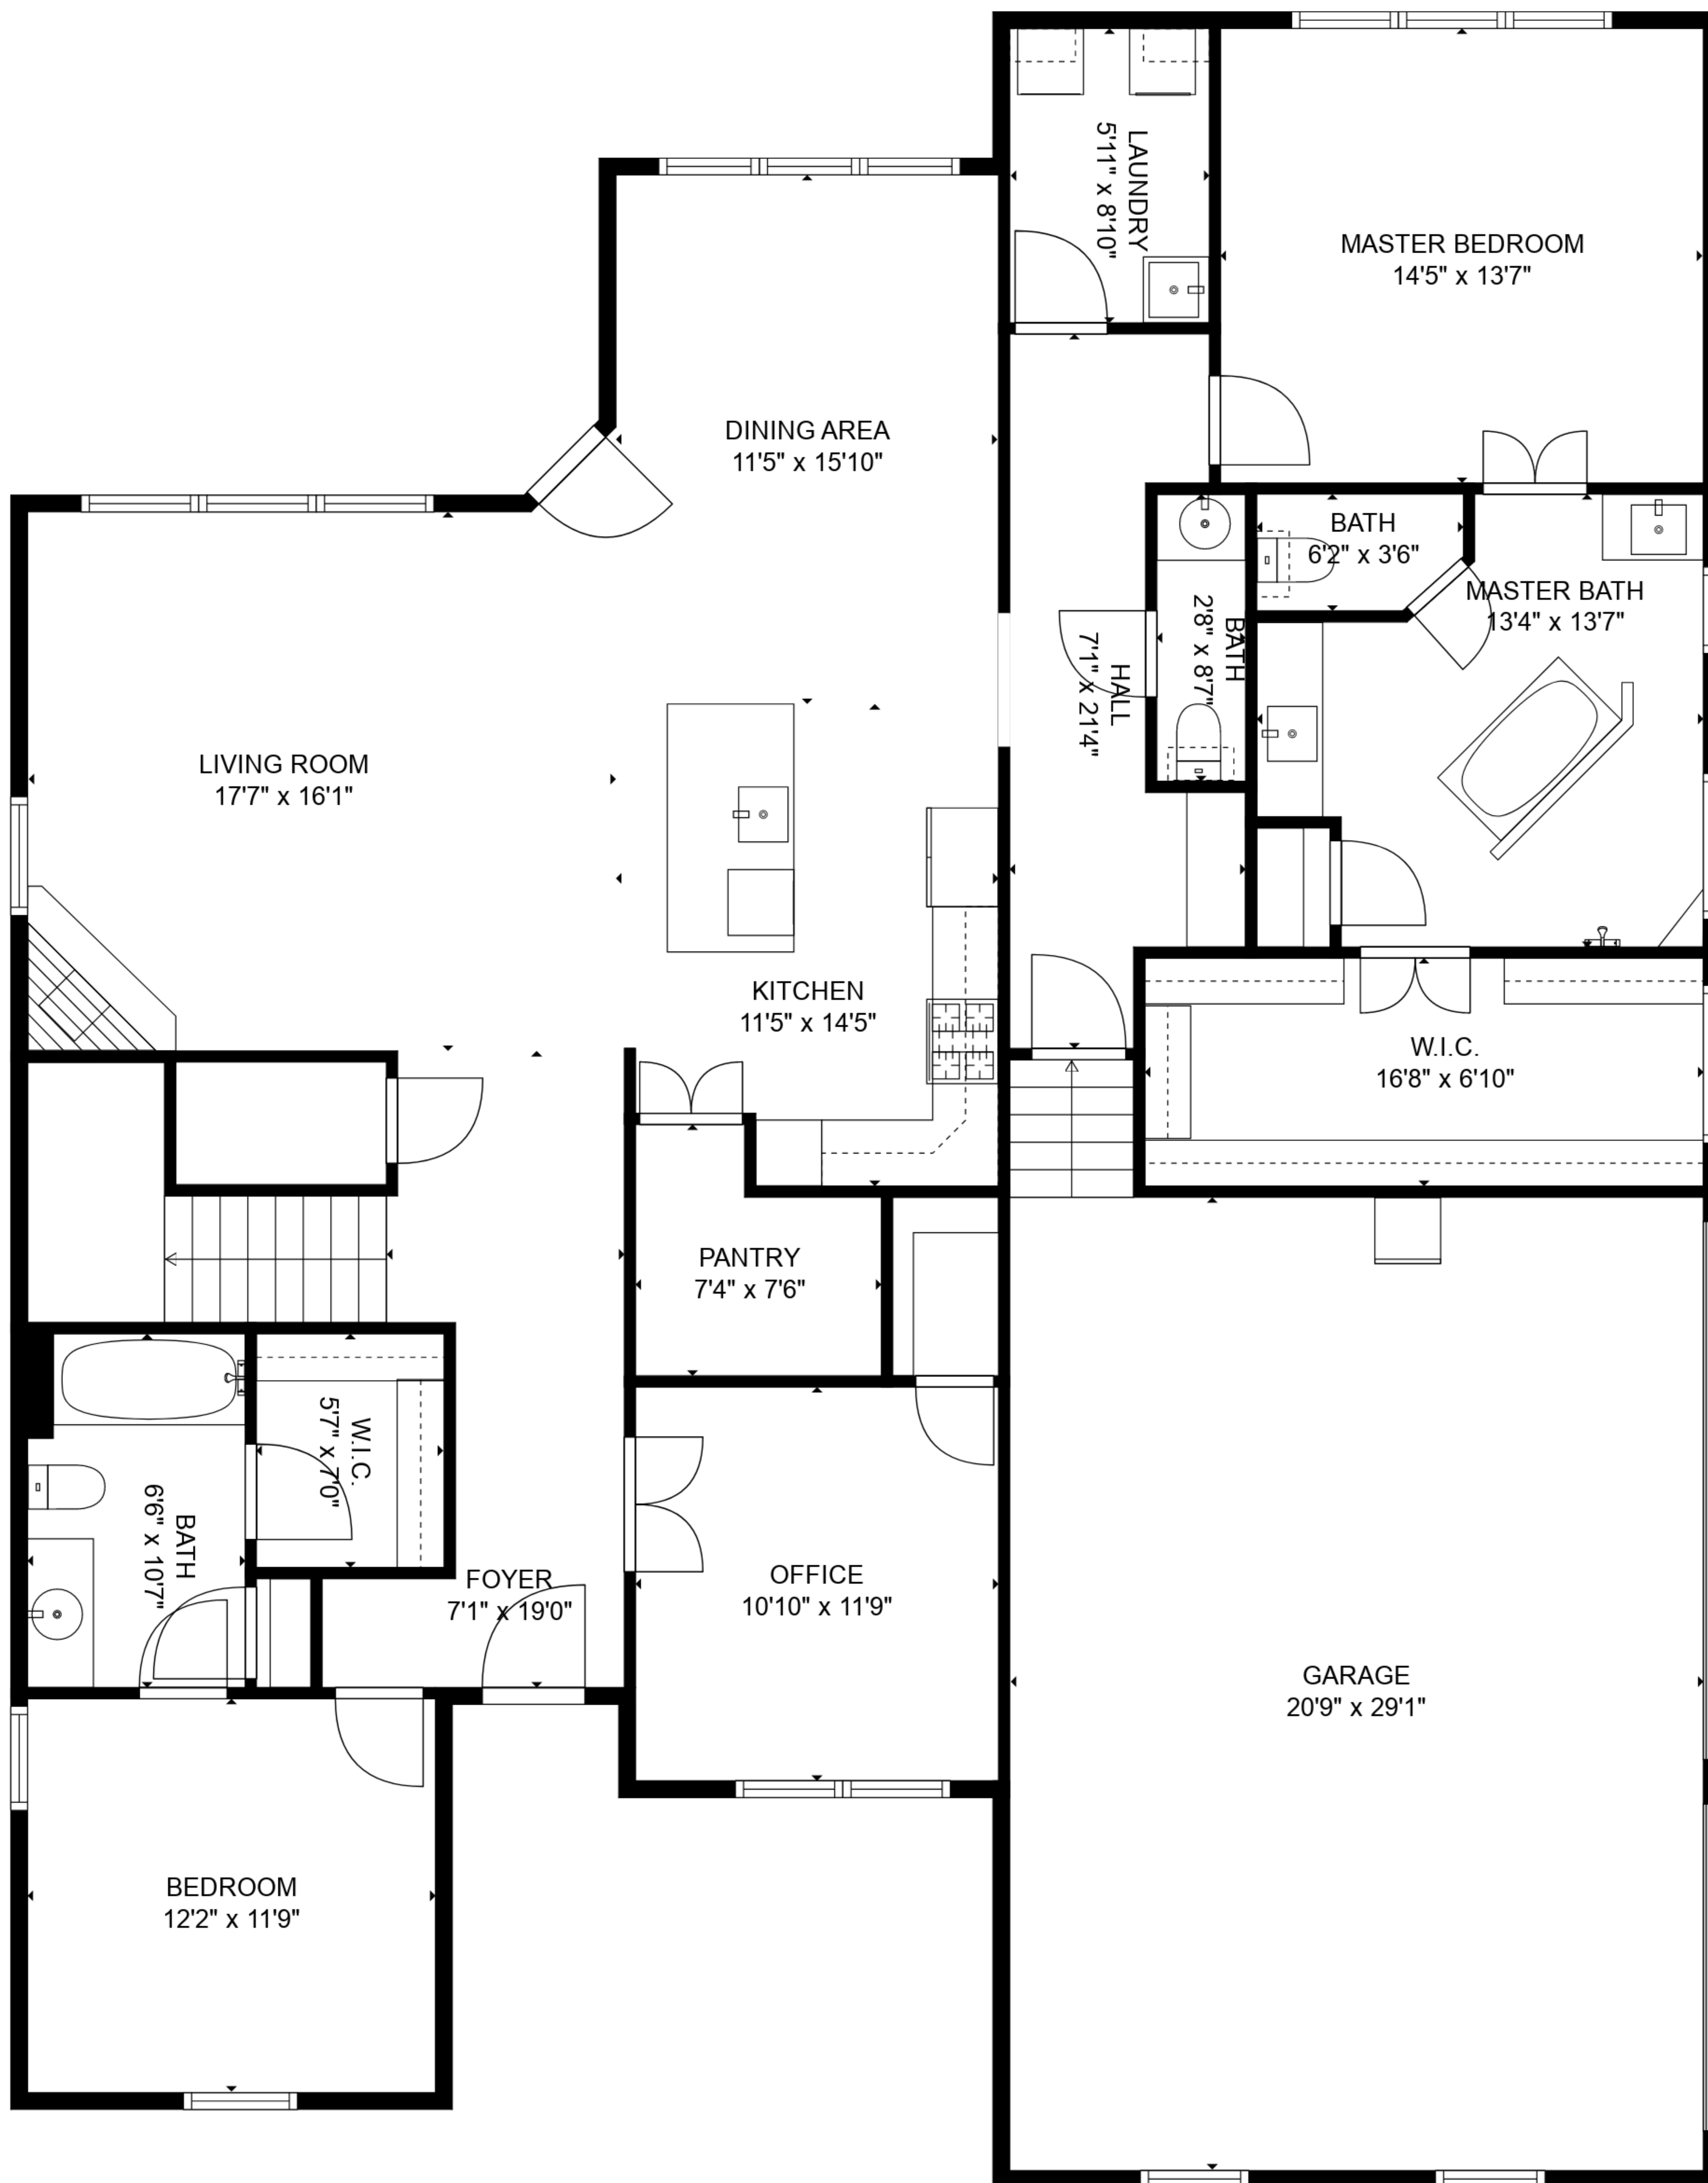

TOTAL: 3154 sq. ft

FLOOR 1: 2029 sq. ft, FLOOR 2: 1125 sq. ft

EXCLUDED AREAS: GARAGE: 619 sq. ft, ROOM: 150 sq. ft

TOTAL: 3154 sq. ft
 FLOOR 1: 2029 sq. ft, FLOOR 2: 1125 sq. ft
 EXCLUDED AREAS: GARAGE: 619 sq. ft, ROOM: 150 sq. ft

FLOOR 1

FLOOR 2

TOTAL: 3154 sq. ft
 FLOOR 1: 2029 sq. ft, FLOOR 2: 1125 sq. ft
 EXCLUDED AREAS: GARAGE: 619 sq. ft, ROOM: 150 sq. ft