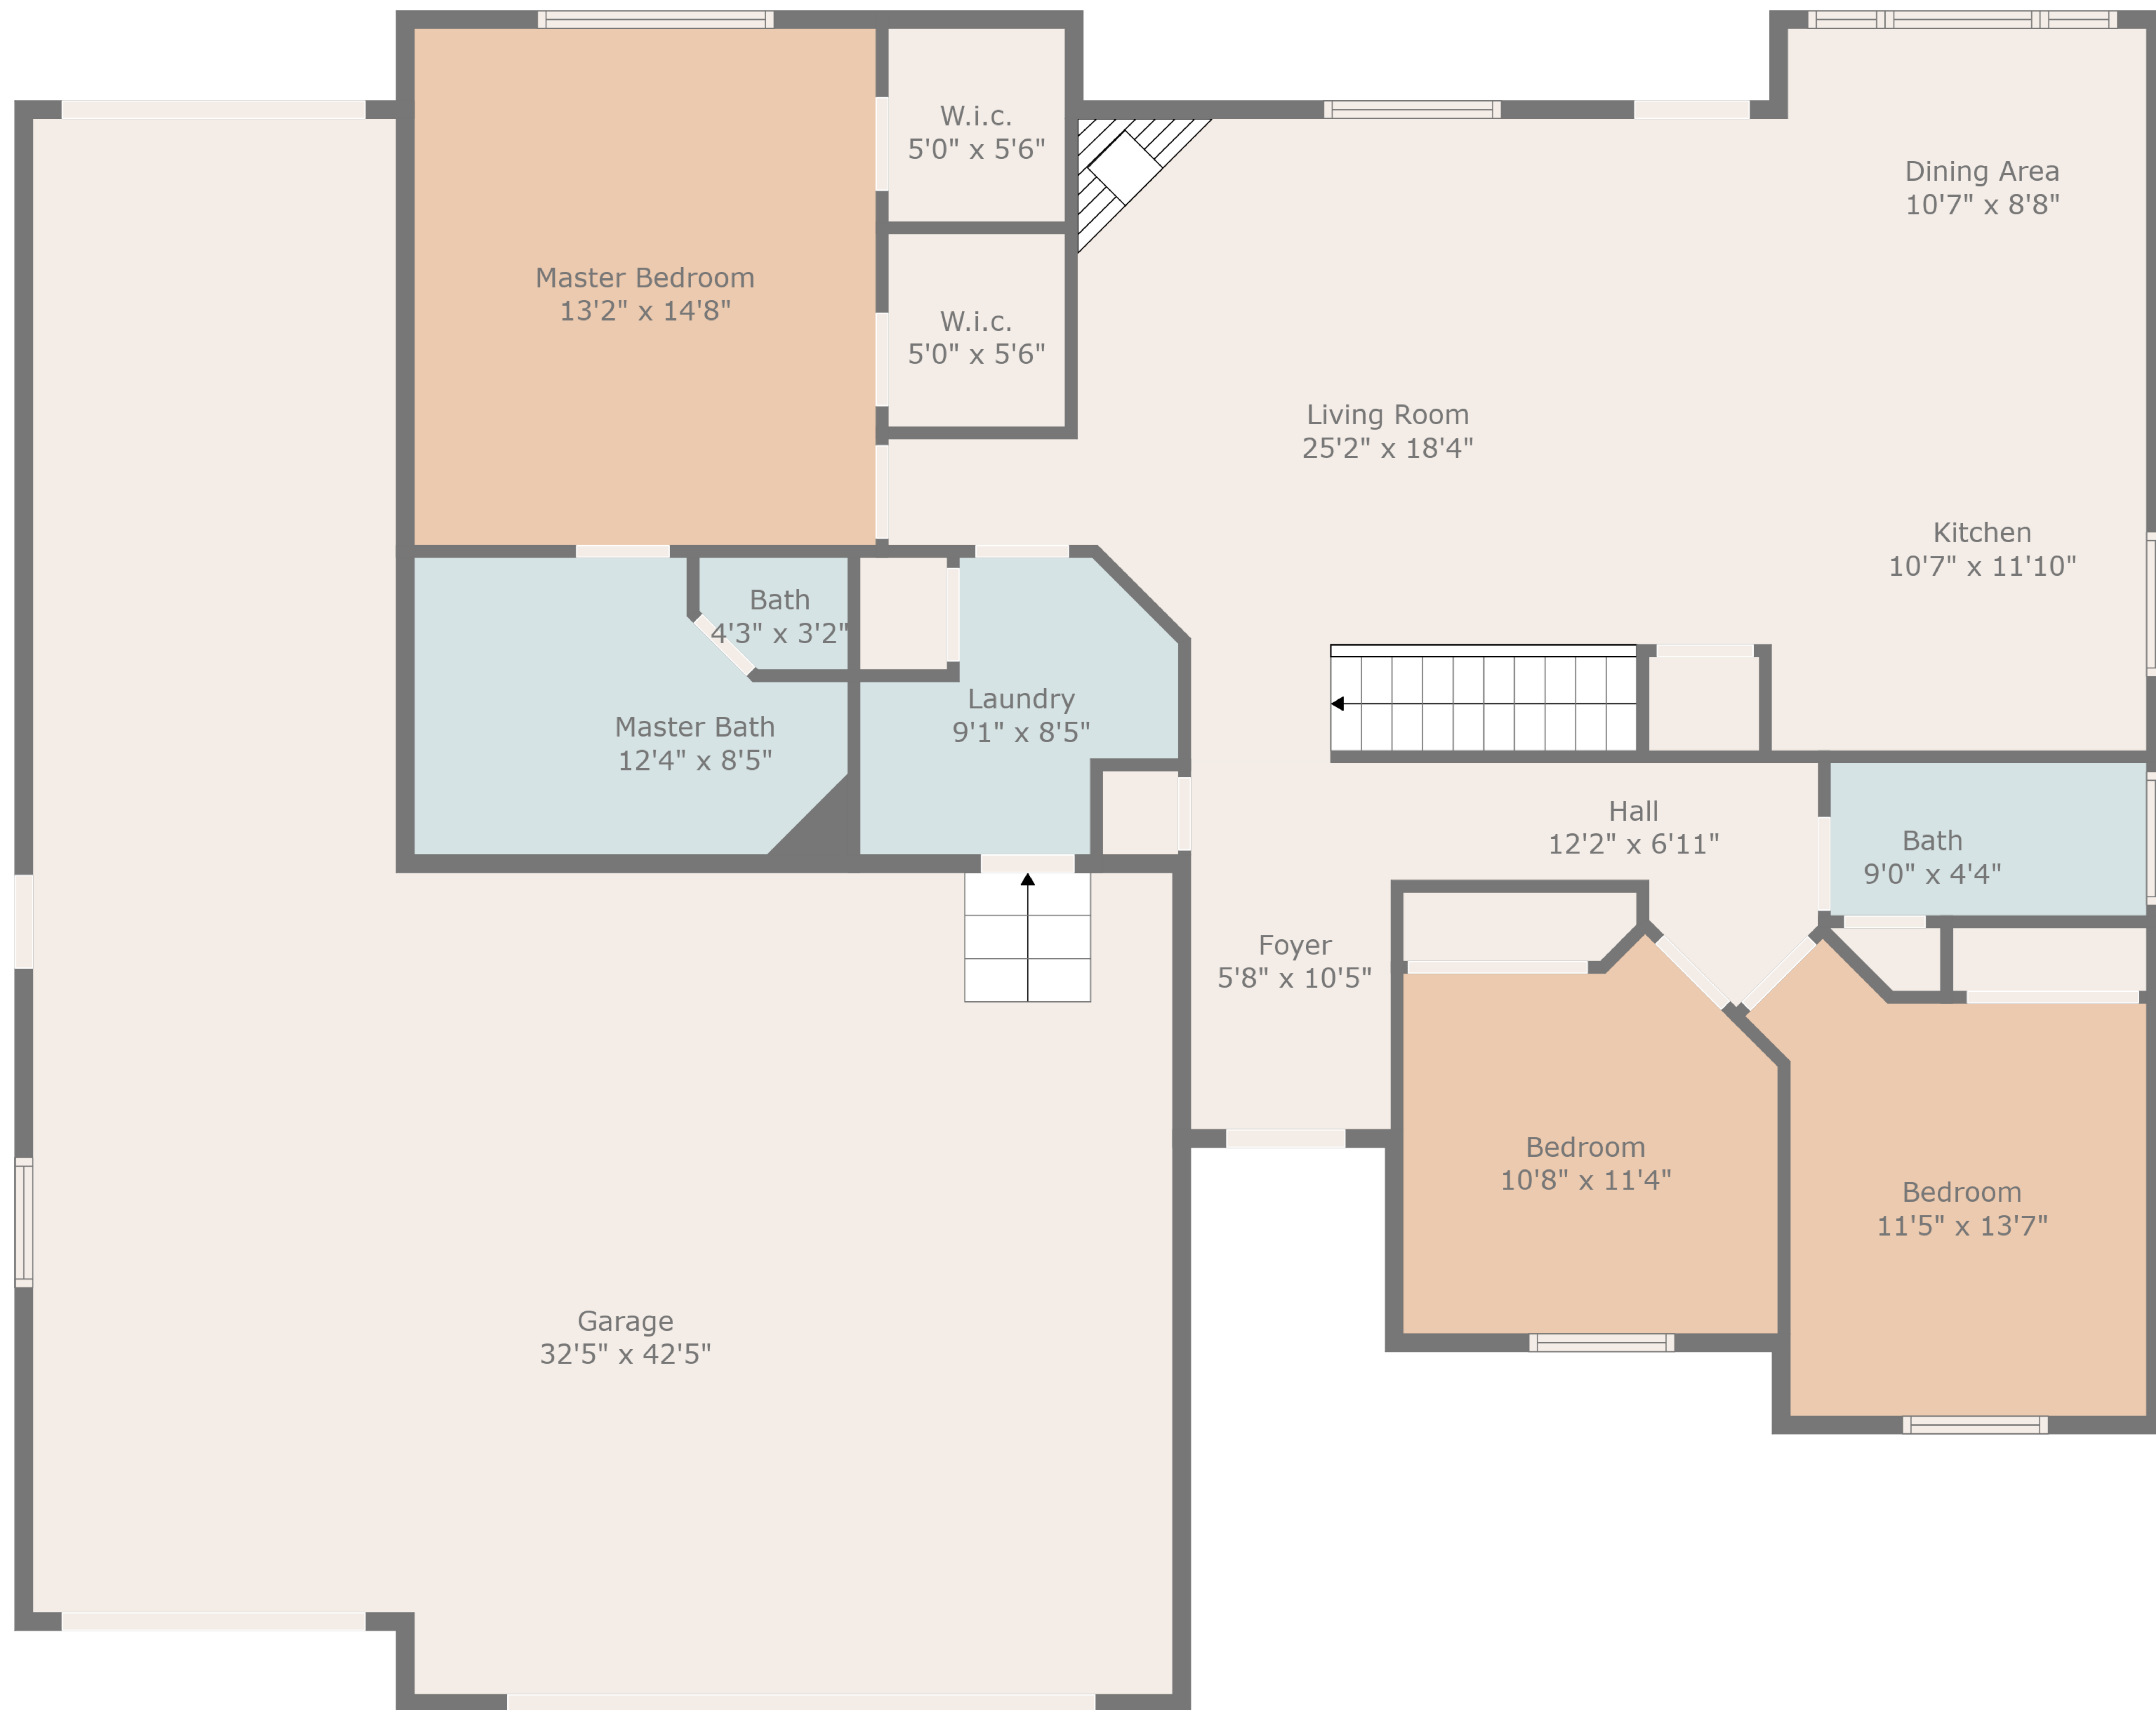

**TOTAL: 2355 sq. ft**

Below Ground: 893 sq. ft, FLOOR 2: 1462 sq. ft

EXCLUDED AREAS: STORAGE: 65 sq. ft, BIKE STORAGE: 319 sq. ft, ELECTRICAL ROOM: 184 sq. ft, GARAGE: 952 sq. ft

**TOTAL: 2355 sq. ft**

Below Ground: 893 sq. ft, FLOOR 2: 1462 sq. ft

EXCLUDED AREAS: STORAGE: 65 sq. ft, BIKE STORAGE: 319 sq. ft, ELECTRICAL ROOM: 184 sq. ft, GARAGE: 952 sq. ft

Floor 2

Floor 1

**TOTAL: 2355 sq. ft**

Below Ground: 893 sq. ft, FLOOR 2: 1462 sq. ft

EXCLUDED AREAS: STORAGE: 65 sq. ft, BIKE STORAGE: 319 sq. ft, ELECTRICAL ROOM: 184 sq. ft, GARAGE: 952 sq. ft