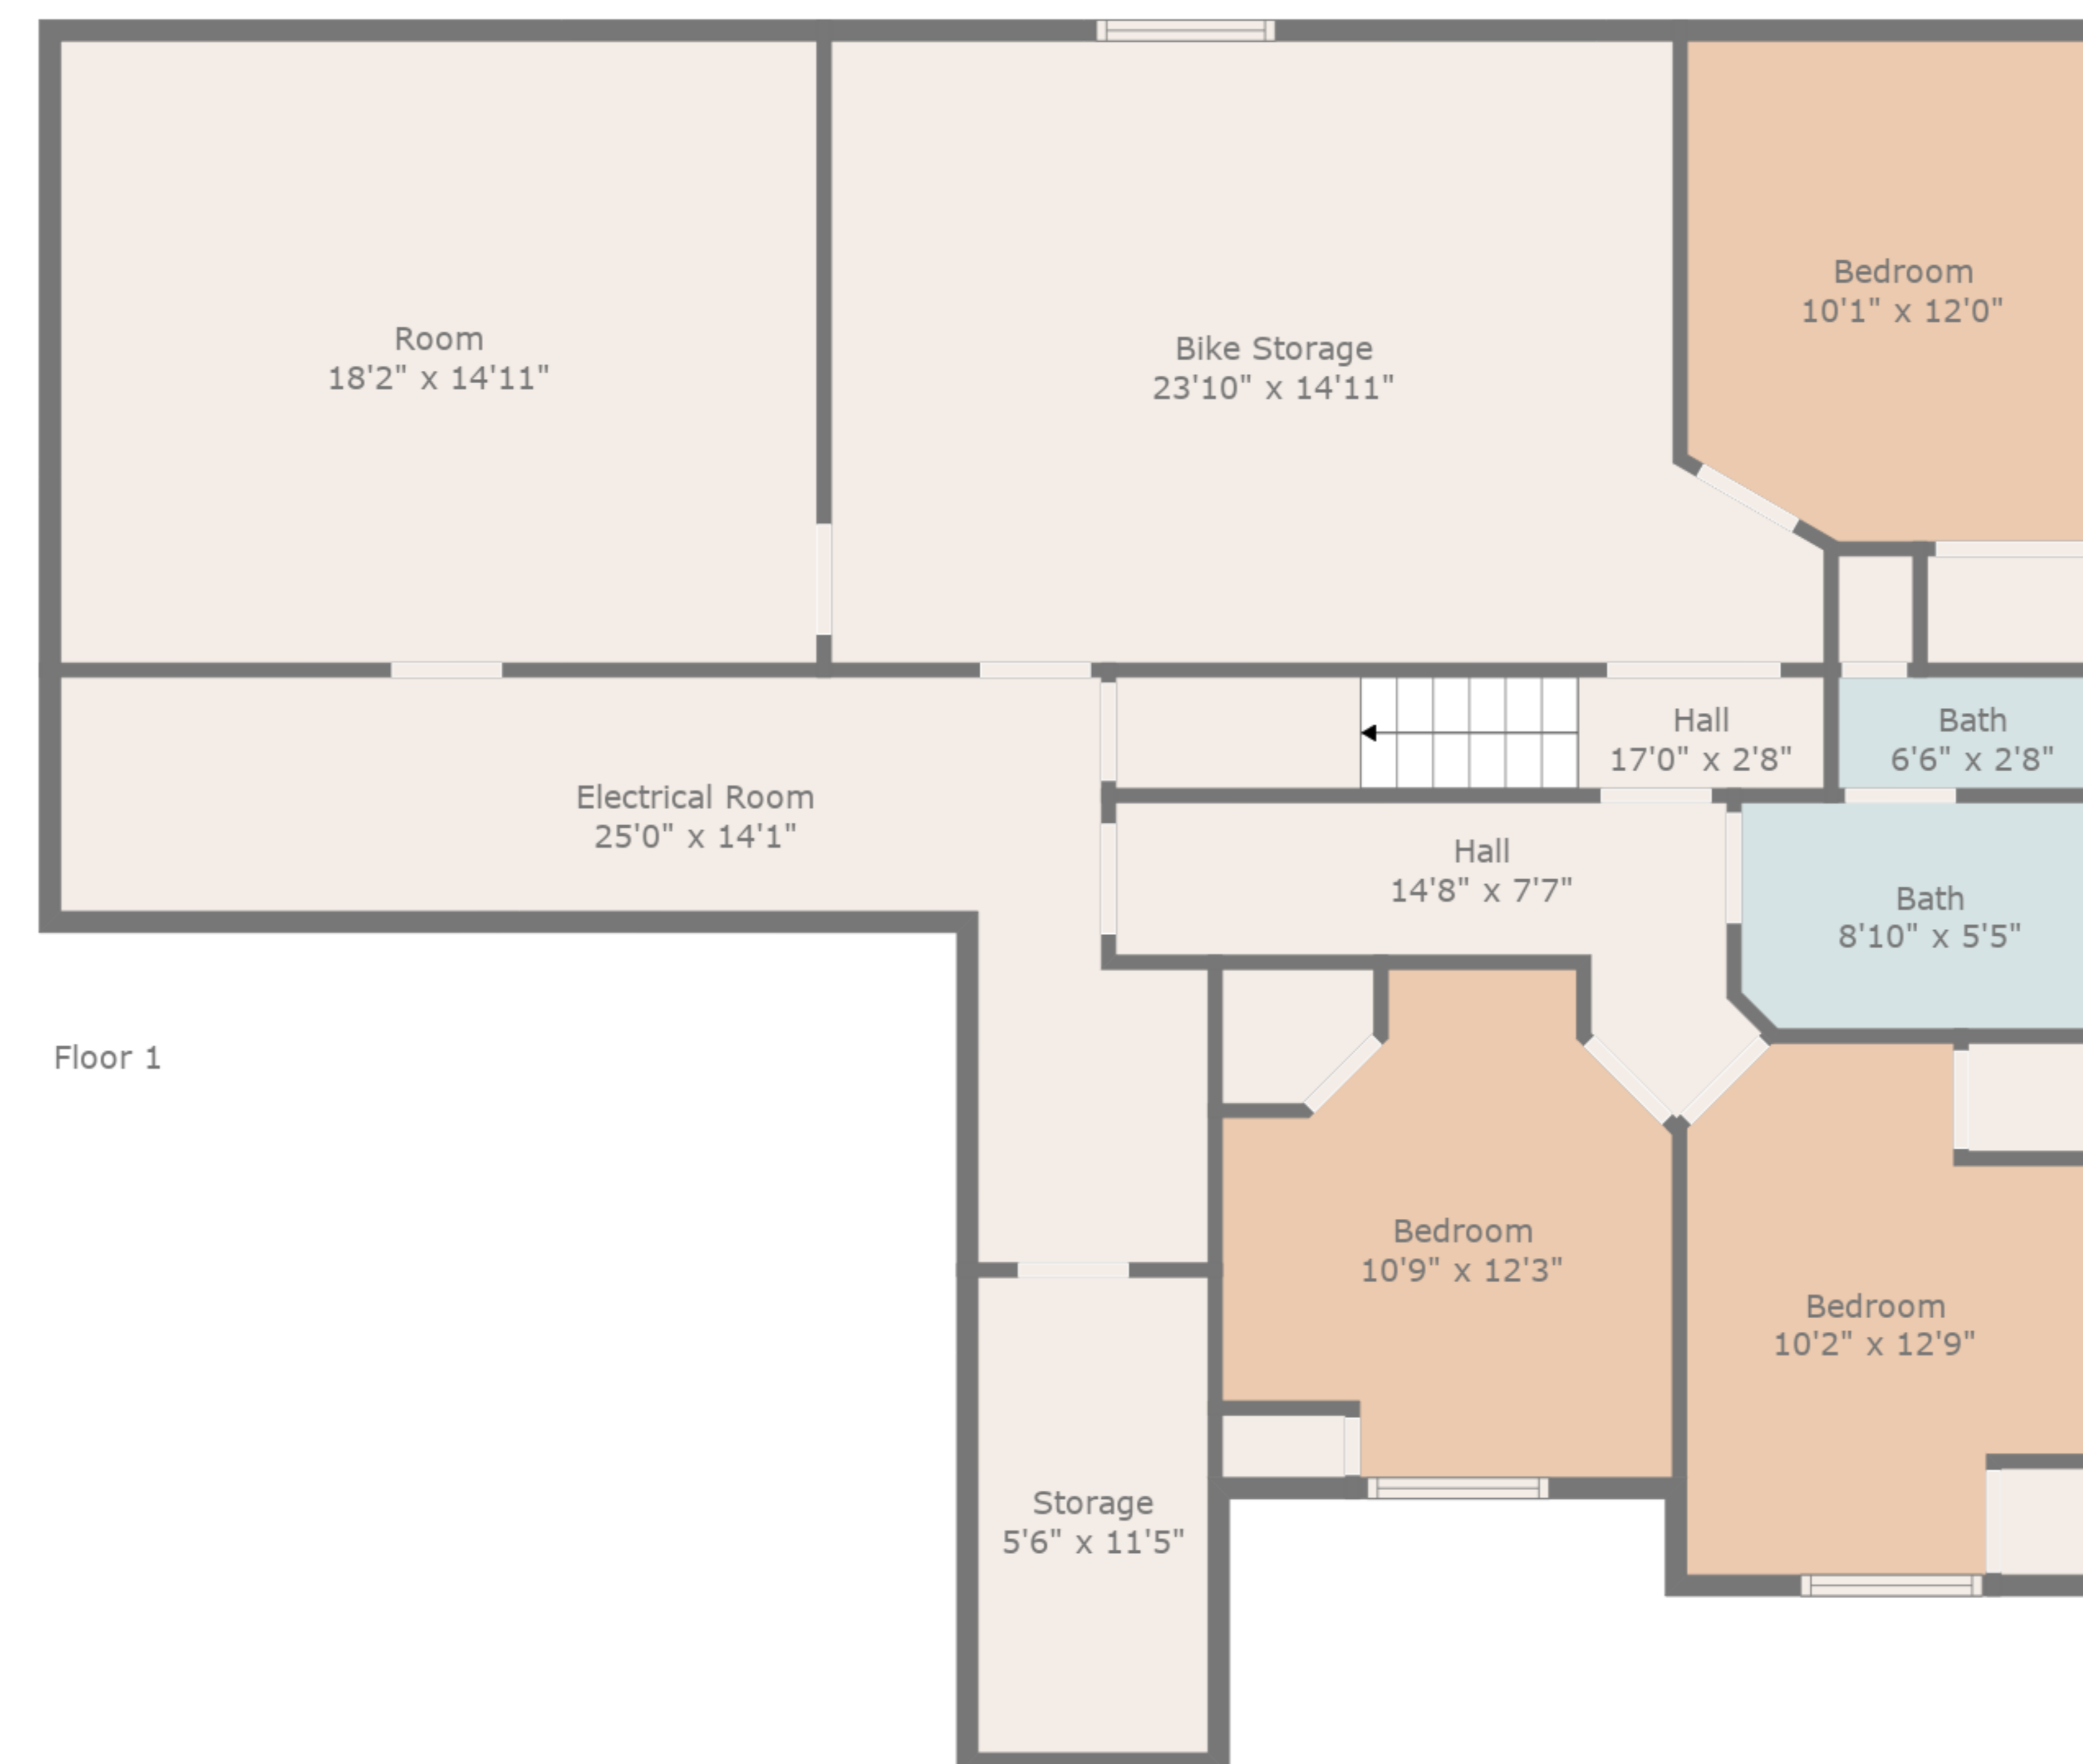

**TOTAL: 2355 sq. ft**

Below Ground: 893 sq. ft, FLOOR 2: 1462 sq. ft

EXCLUDED AREAS: STORAGE: 65 sq. ft, BIKE STORAGE: 319 sq. ft, ELECTRICAL ROOM: 184 sq. ft, GARAGE: 952 sq. ft

**TOTAL: 2355 sq. ft**

Below Ground: 893 sq. ft, FLOOR 2: 1462 sq. ft

EXCLUDED AREAS: STORAGE: 65 sq. ft, BIKE STORAGE: 319 sq. ft, ELECTRICAL ROOM: 184 sq. ft, GARAGE: 952 sq. ft

Floor 2

Floor 1

**TOTAL: 2355 sq. ft**

Below Ground: 893 sq. ft, FLOOR 2: 1462 sq. ft

EXCLUDED AREAS: STORAGE: 65 sq. ft, BIKE STORAGE: 319 sq. ft, ELECTRICAL ROOM: 184 sq. ft, GARAGE: 952 sq. ft