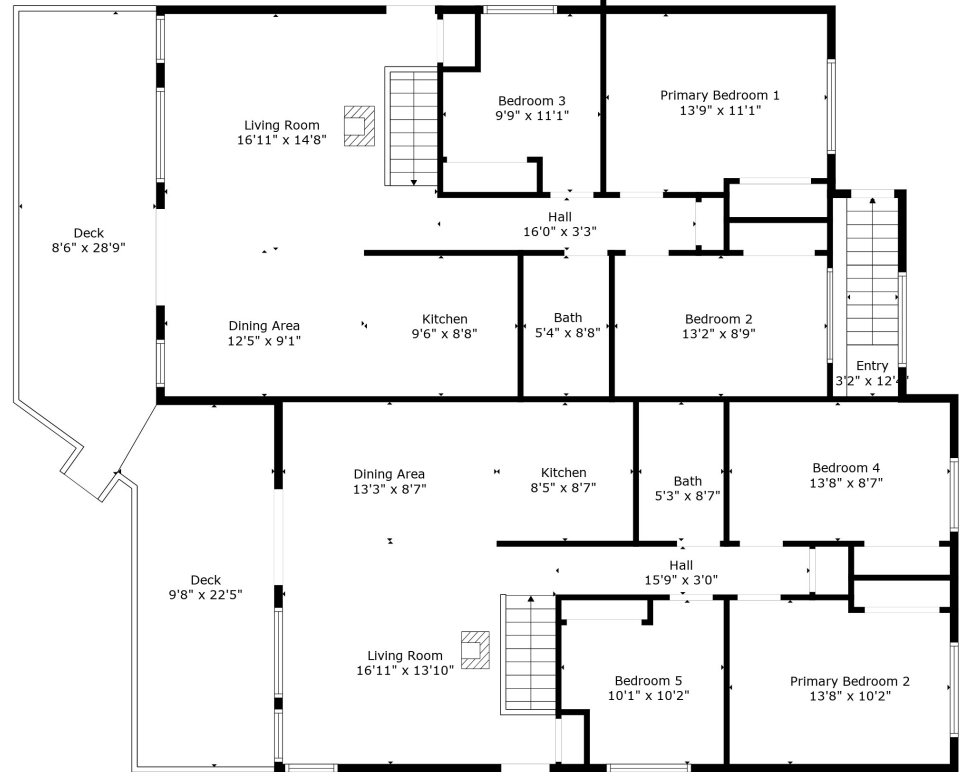

Floor 1

Floor 2

Estimated areas

GLA FLOOR 1: 611 sq. ft, excluded 1432 sq. ft
 GLA FLOOR 2: 2067 sq. ft, excluded 422 sq. ft
 Total GLA 2678 sq. ft, total scanned area 4532 sq. ft

Estimated areas

GLA FLOOR 1: 611 sq. ft, excluded 1432 sq. ft
 GLA FLOOR 2: 2067 sq. ft, excluded 422 sq. ft
 Total GLA 2678 sq. ft, total scanned area 4532 sq. ft

Estimated areas

GLA FLOOR 1: 611 sq. ft, excluded 1432 sq. ft
 GLA FLOOR 2: 2067 sq. ft, excluded 422 sq. ft
 Total GLA 2678 sq. ft, total scanned area 4532 sq. ft