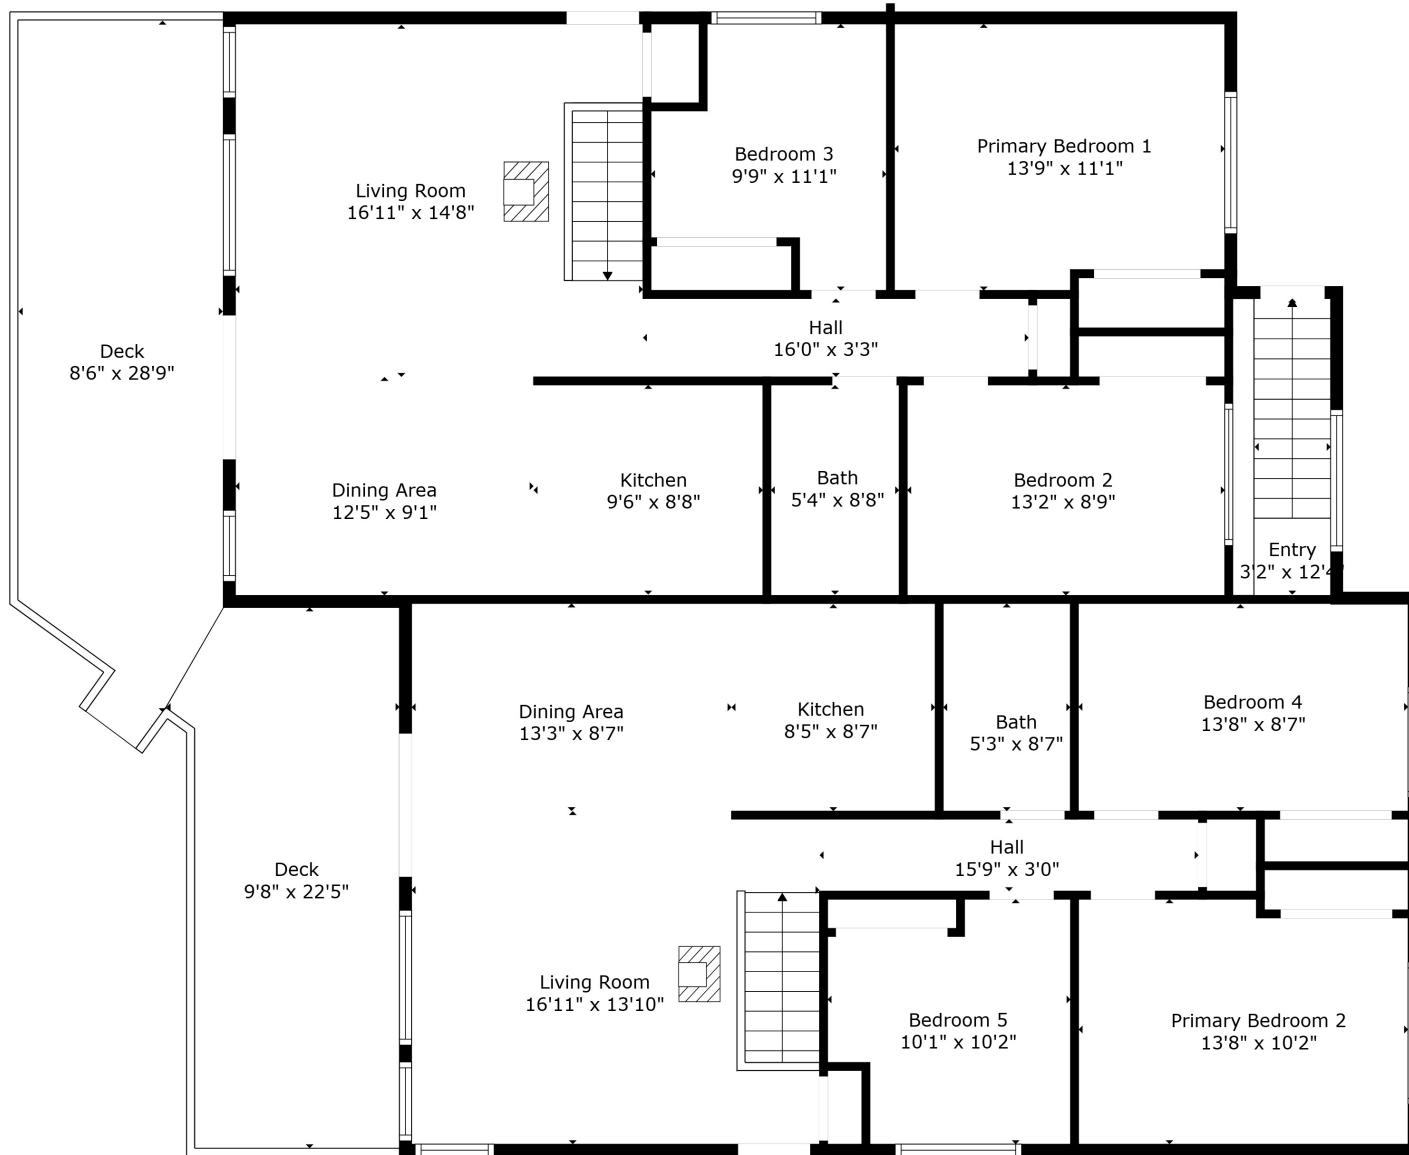

Floor 1

Floor 2

Estimated areas

GLA FLOOR 1: 611 sq. ft, excluded 1432 sq. ft
 GLA FLOOR 2: 2067 sq. ft, excluded 422 sq. ft
 Total GLA 2678 sq. ft, total scanned area 4532 sq. ft

Estimated areas

GLA FLOOR 1: 611 sq. ft, excluded 1432 sq. ft
 GLA FLOOR 2: 2067 sq. ft, excluded 422 sq. ft
 Total GLA 2678 sq. ft, total scanned area 4532 sq. ft

Estimated areas

GLA FLOOR 1: 611 sq. ft, excluded 1432 sq. ft
 GLA FLOOR 2: 2067 sq. ft, excluded 422 sq. ft
 Total GLA 2678 sq. ft, total scanned area 4532 sq. ft