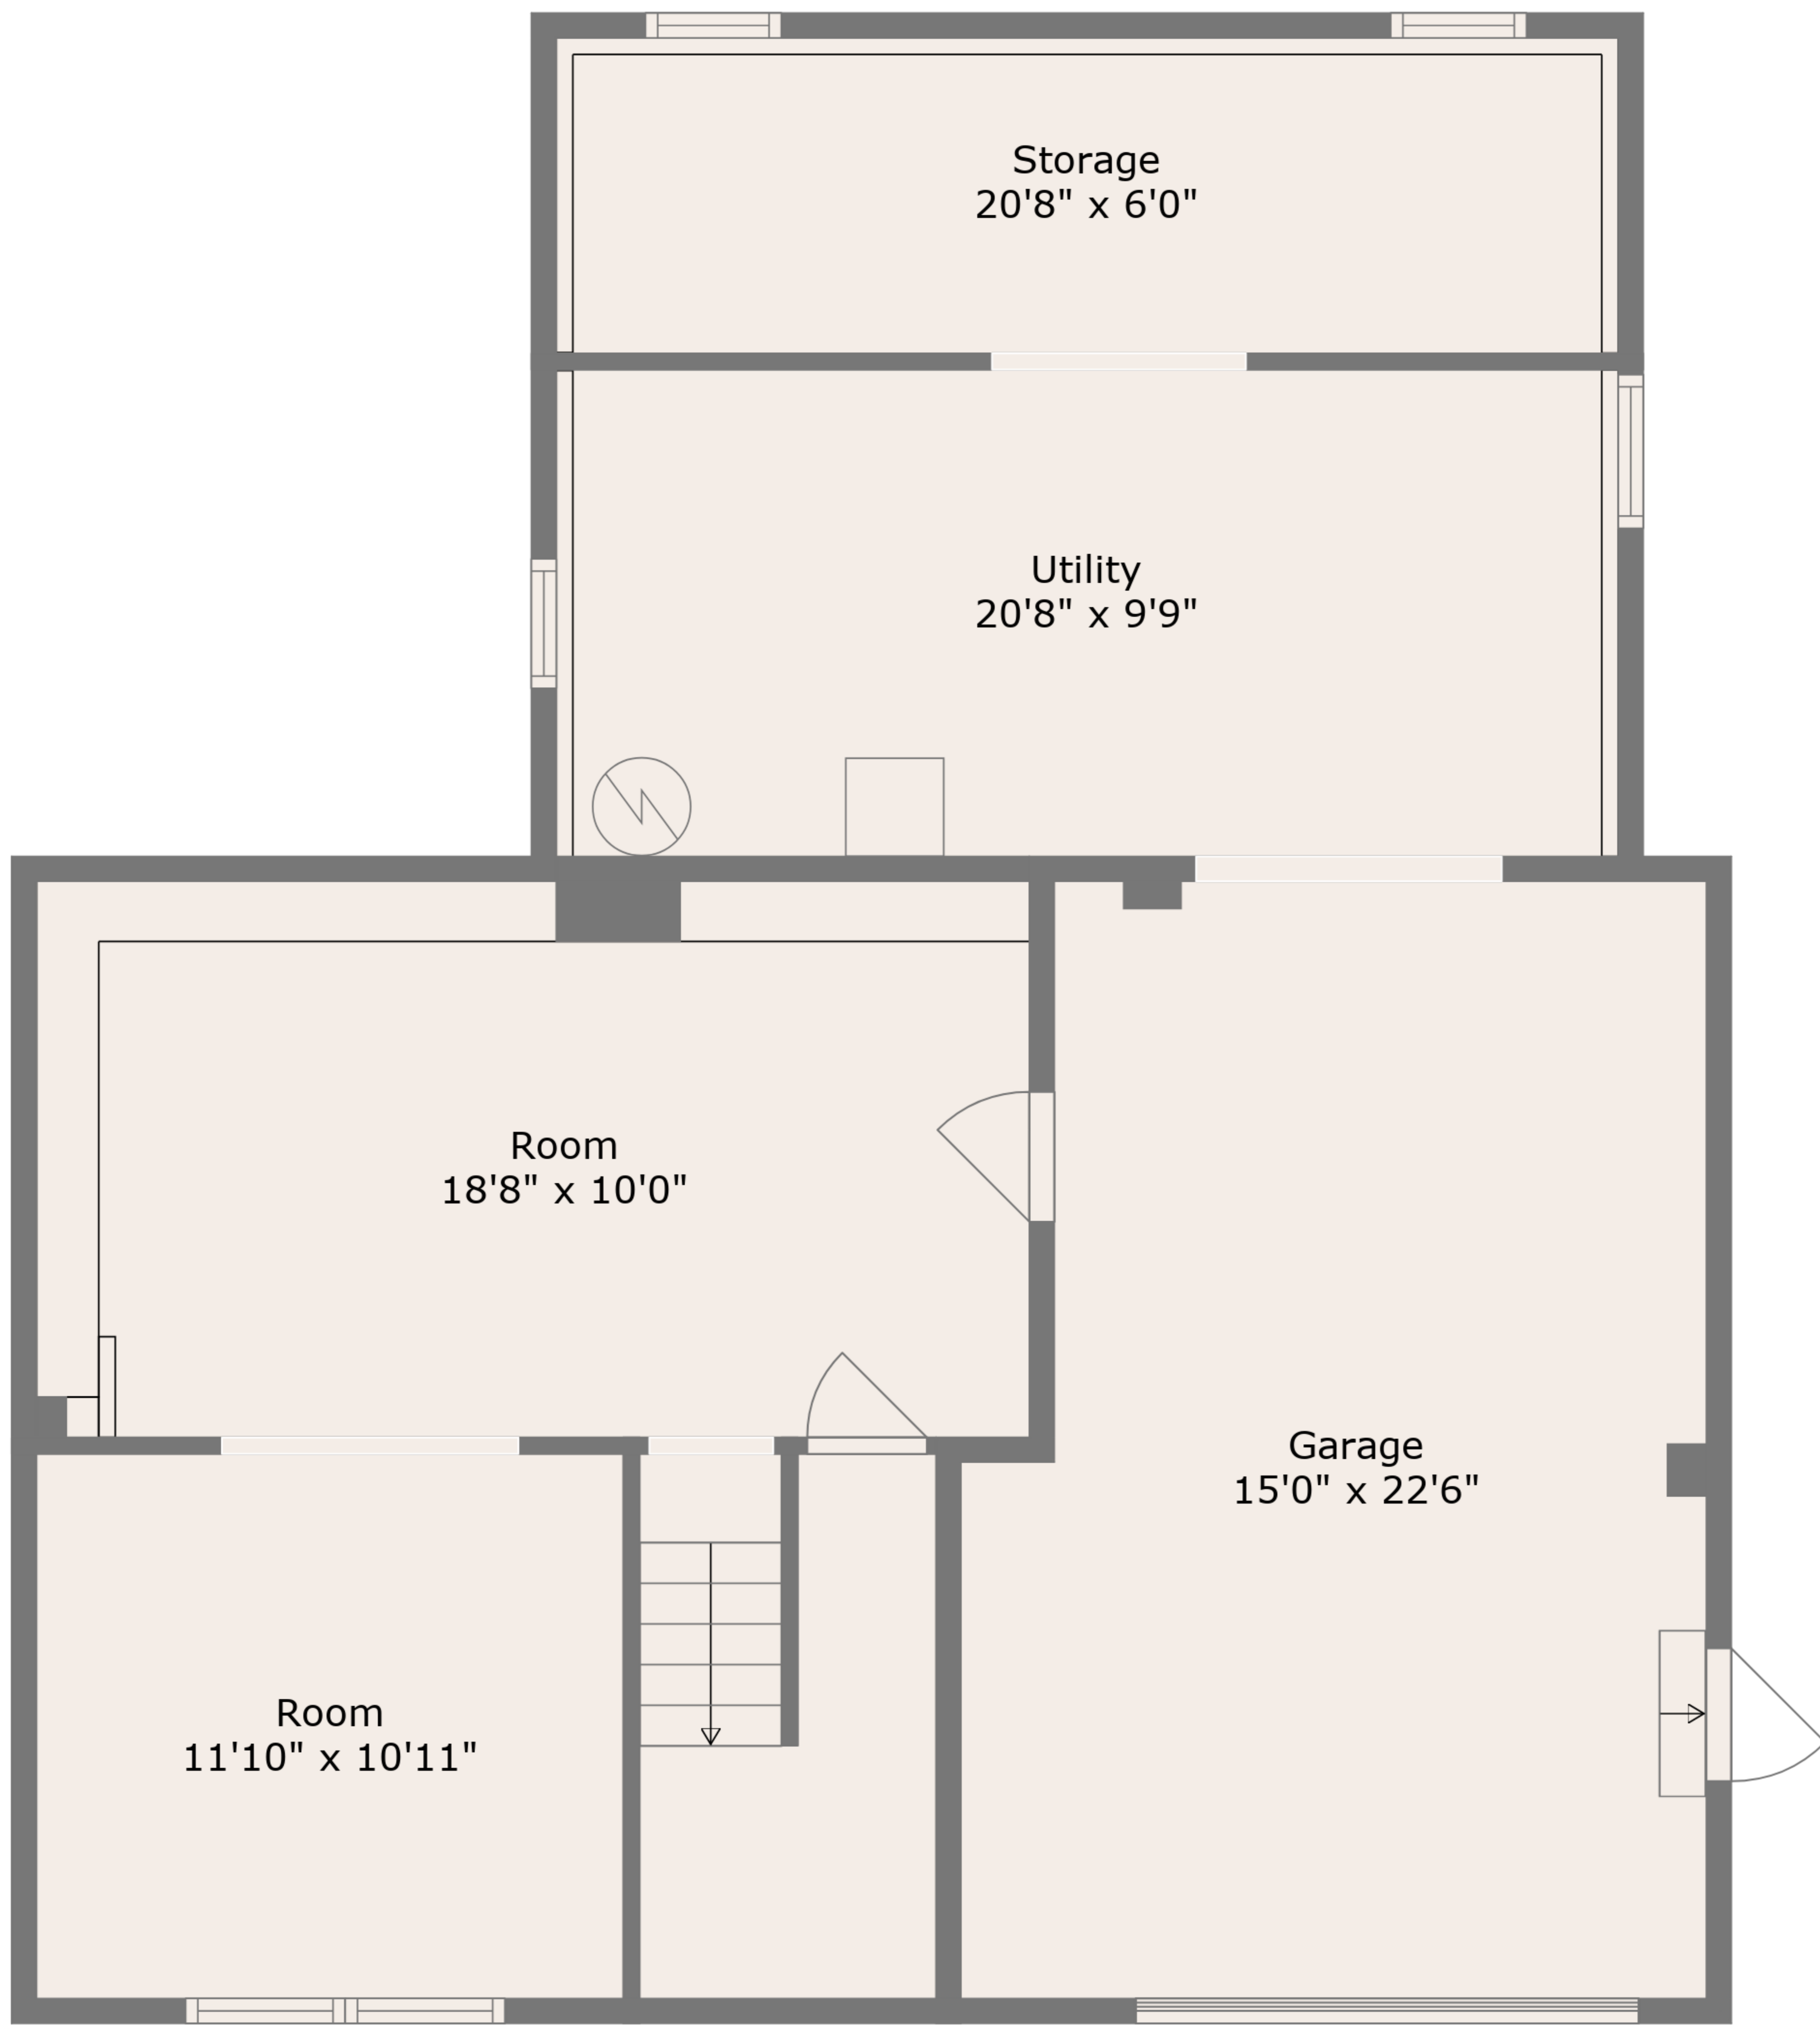

TOTAL: 2183 sq. ft
LOWER LEVEL: 964 sq. ft, UPPER LEVEL: 1219 sq. ft
EXCLUDED AREAS: STORAGE: 135 sq. ft

All Measurements Are Approximate And Subject To Independent Verification.

TOTAL: 2183 sq. ft

LOWER LEVEL: 964 sq. ft, UPPER LEVEL: 1219 sq. ft

EXCLUDED AREAS: STORAGE: 135 sq. ft

All Measurements Are Approximate And Subject To Independent Verification.

Lower Level

Upper Level

TOTAL: 2183 sq. ft
 LOWER LEVEL: 964 sq. ft, UPPER LEVEL: 1219 sq. ft
 EXCLUDED AREAS: STORAGE: 135 sq. ft