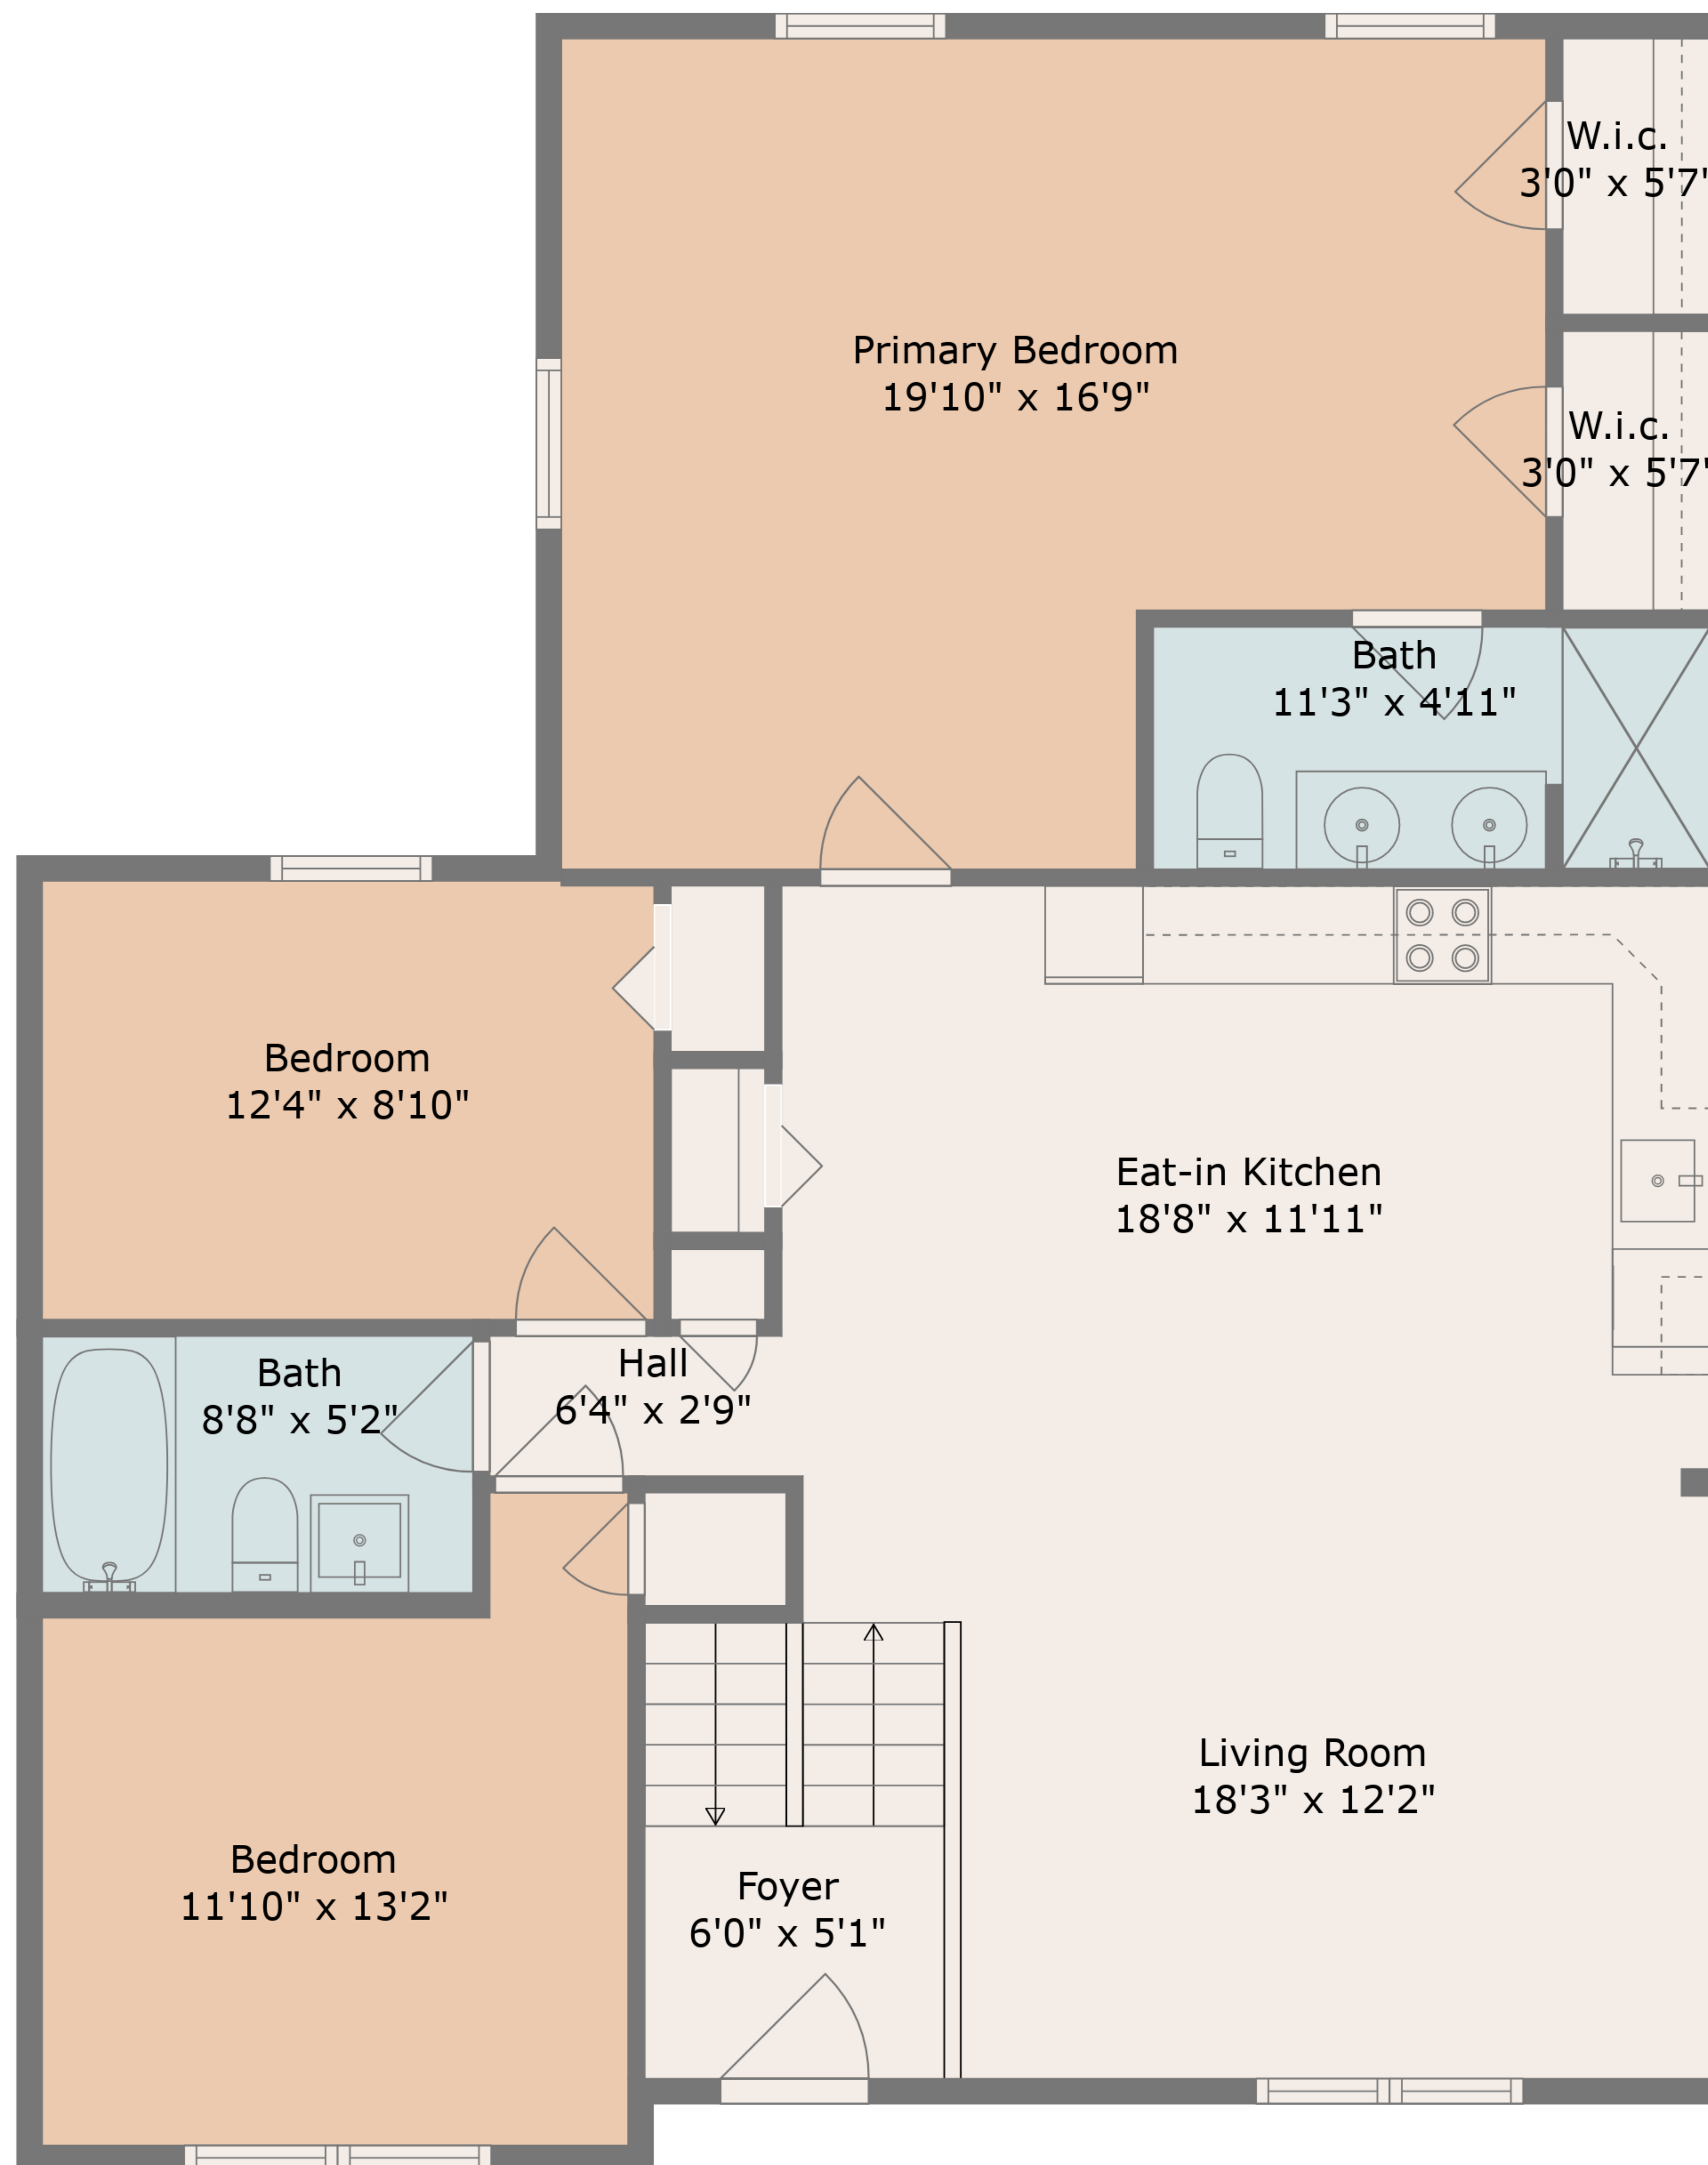

TOTAL: 2183 sq. ft
LOWER LEVEL: 964 sq. ft, UPPER LEVEL: 1219 sq. ft
EXCLUDED AREAS: STORAGE: 135 sq. ft

All Measurements Are Approximate And Subject To Independent Verification.

TOTAL: 2183 sq. ft

LOWER LEVEL: 964 sq. ft, UPPER LEVEL: 1219 sq. ft

EXCLUDED AREAS: STORAGE: 135 sq. ft

All Measurements Are Approximate And Subject To Independent Verification.

Lower Level

Upper Level

TOTAL: 2183 sq. ft
 LOWER LEVEL: 964 sq. ft, UPPER LEVEL: 1219 sq. ft
 EXCLUDED AREAS: STORAGE: 135 sq. ft