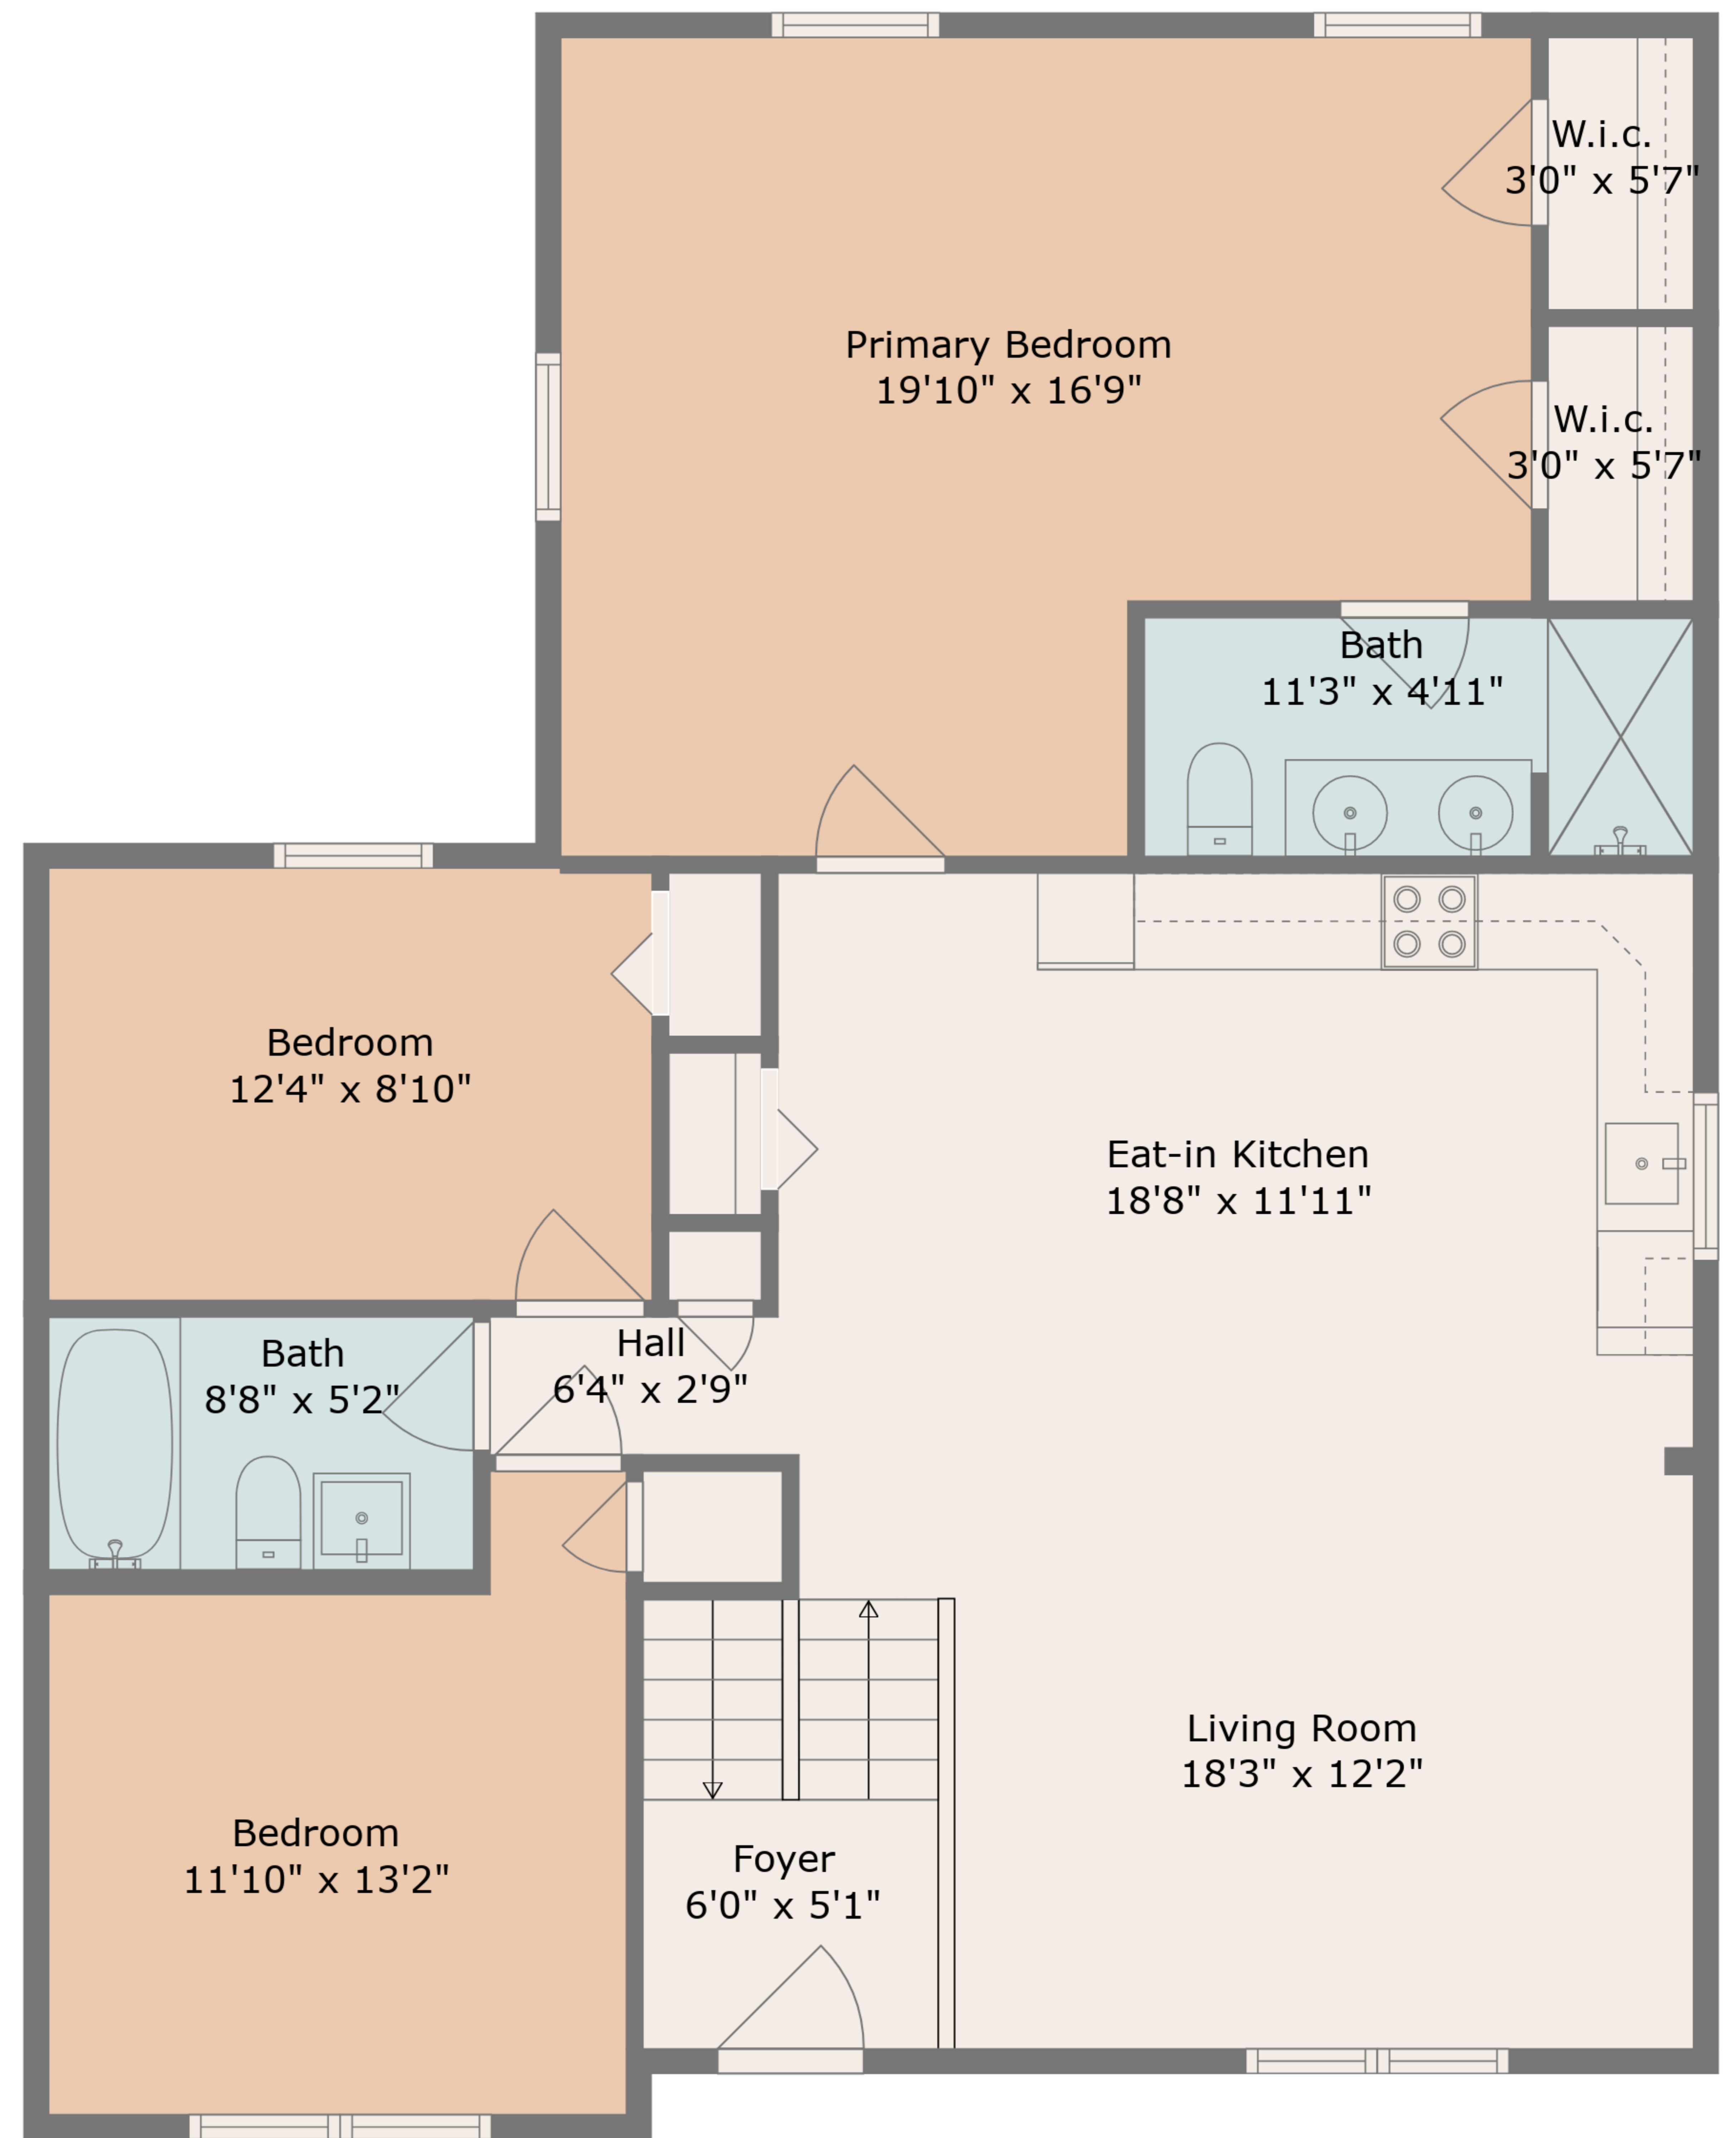

TOTAL: 2183 sq. ft
LOWER LEVEL: 964 sq. ft, UPPER LEVEL: 1219 sq. ft
EXCLUDED AREAS: STORAGE: 135 sq. ft

All Measurements Are Approximate And Subject To Independent Verification.

TOTAL: 2183 sq. ft

LOWER LEVEL: 964 sq. ft, UPPER LEVEL: 1219 sq. ft

EXCLUDED AREAS: STORAGE: 135 sq. ft

All Measurements Are Approximate And Subject To Independent Verification.

Lower Level

Upper Level

TOTAL: 2183 sq. ft
 LOWER LEVEL: 964 sq. ft, UPPER LEVEL: 1219 sq. ft
 EXCLUDED AREAS: STORAGE: 135 sq. ft