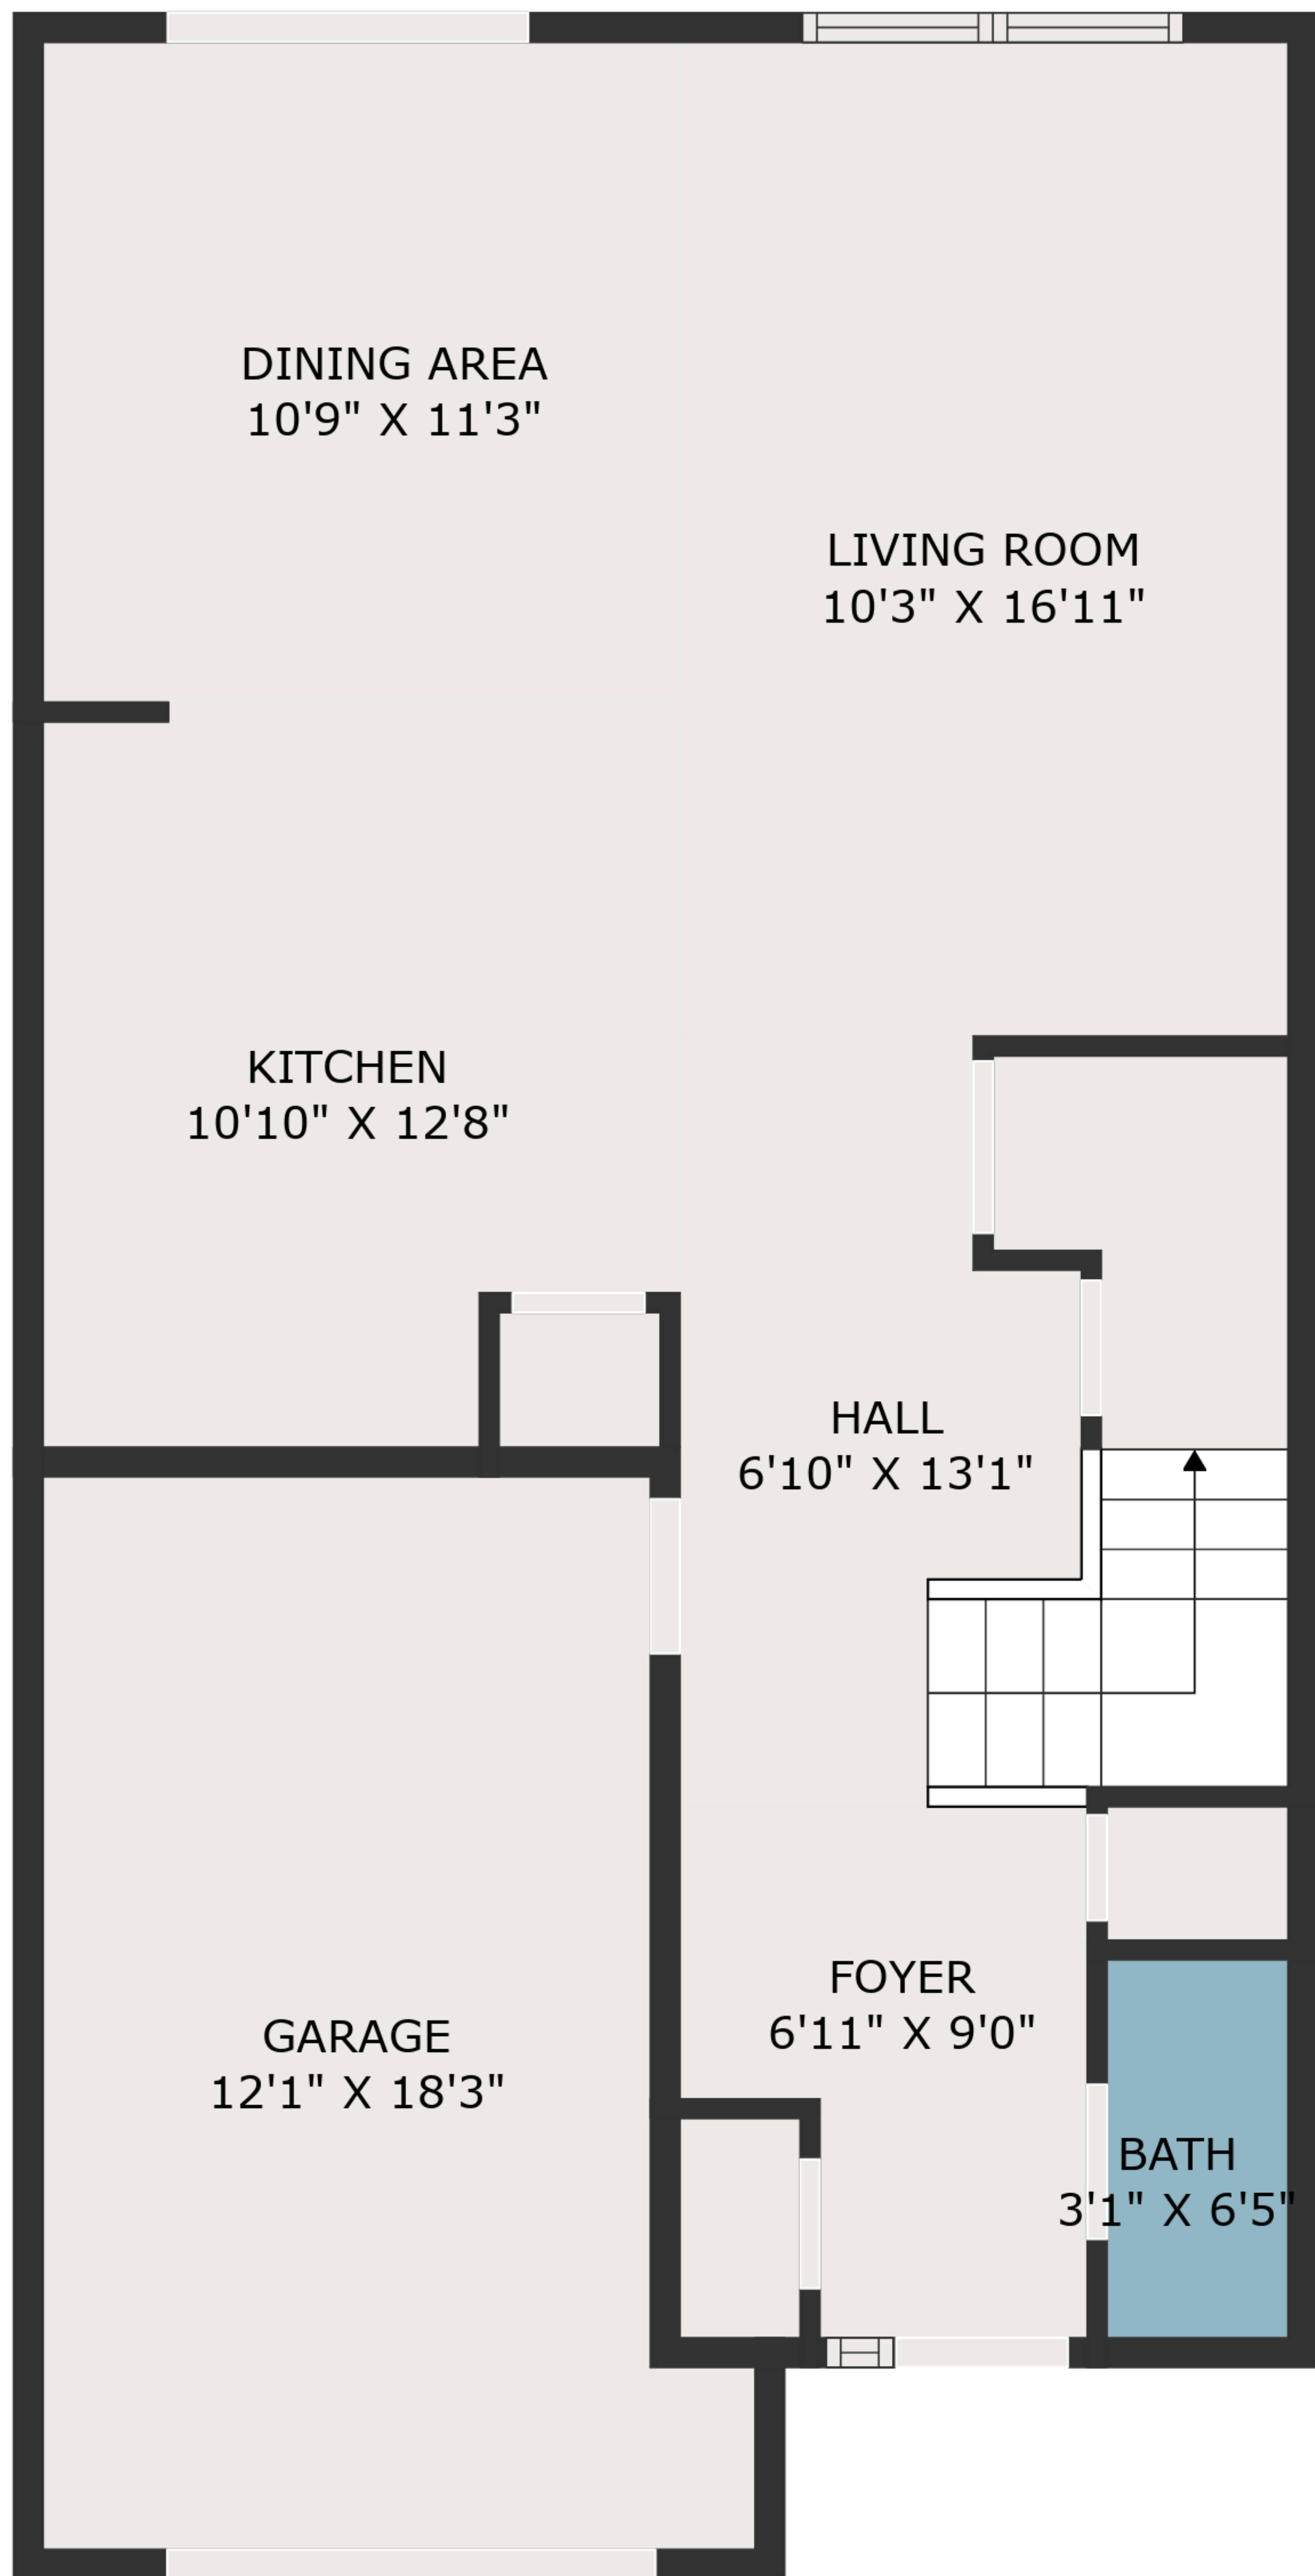

TOTAL: 1533 sq. ft

FLOOR 1: 663 sq. ft, FLOOR 2: 870 sq. ft

EXCLUDED AREAS: GARAGE: 194 sq. ft

MEASUREMENTS ARE DEEMED HIGHLY RELIABLE BUT NOT GUARANTEED.

TOTAL: 1533 sq. ft

FLOOR 1: 663 sq. ft, FLOOR 2: 870 sq. ft

EXCLUDED AREAS: GARAGE: 194 sq. ft

MEASUREMENTS ARE DEEMED HIGHLY RELIABLE BUT NOT GUARANTEED.

FLOOR 1

FLOOR 2

TOTAL: 1533 sq. ft

FLOOR 1: 663 sq. ft, FLOOR 2: 870 sq. ft

EXCLUDED AREAS: GARAGE: 194 sq. ft

MEASUREMENTS ARE DEEMED HIGHLY RELIABLE BUT NOT GUARANTEED.