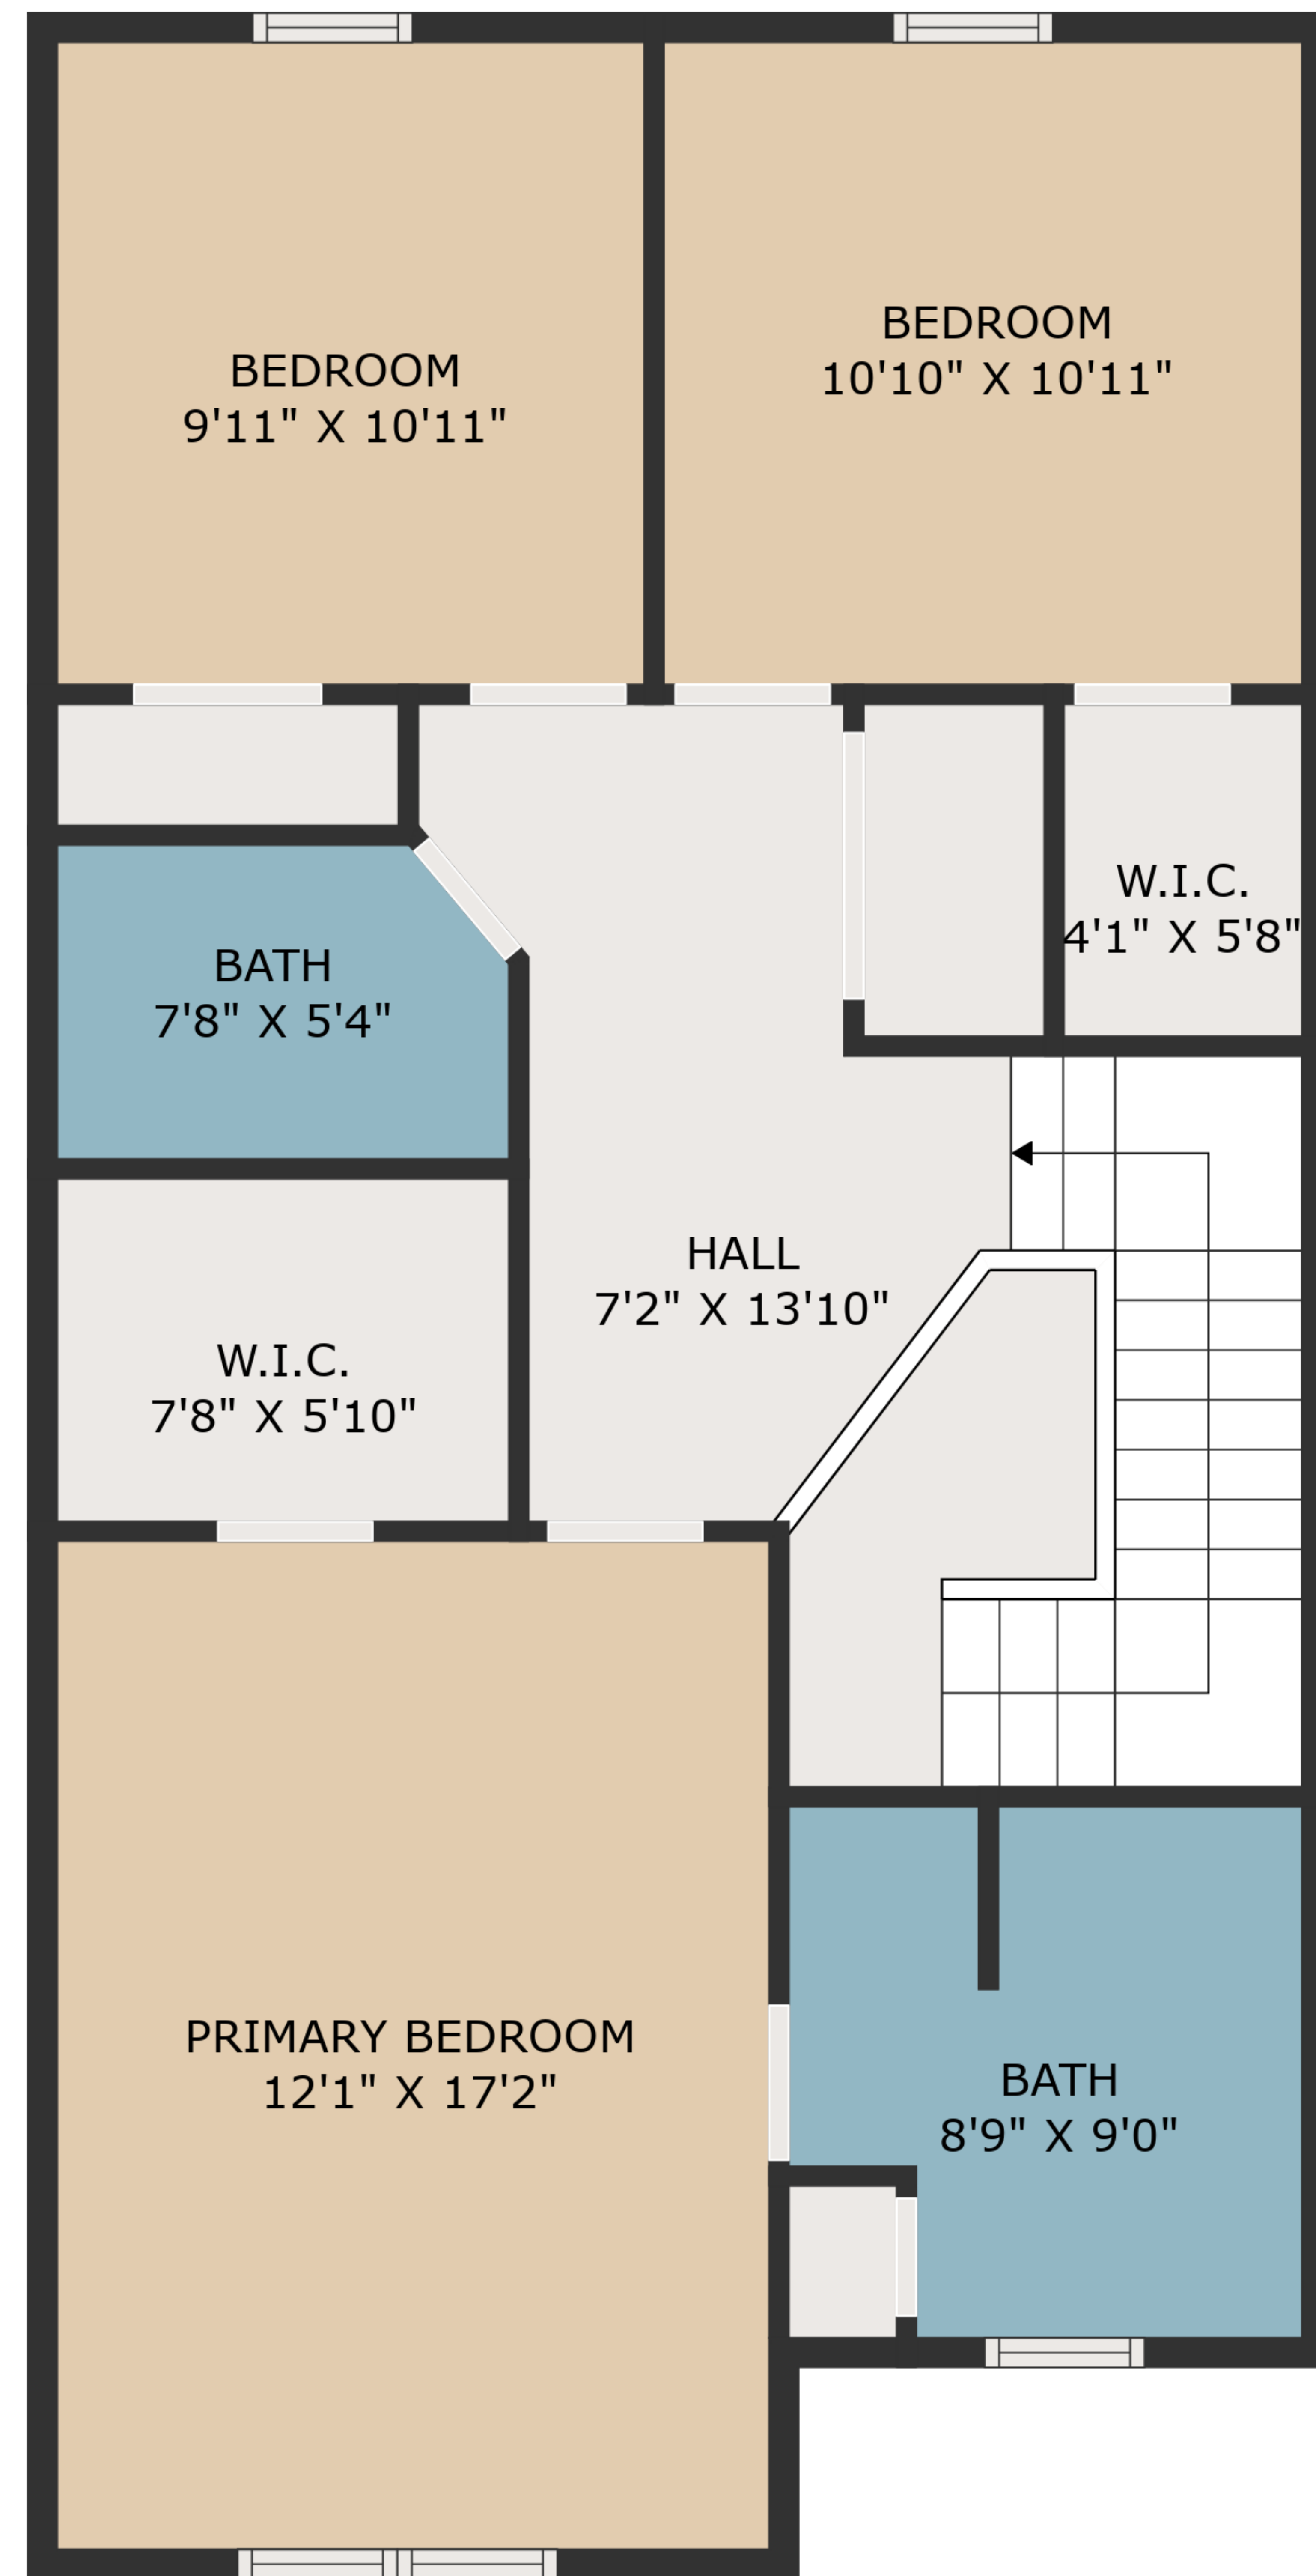

TOTAL: 1533 sq. ft

FLOOR 1: 663 sq. ft, FLOOR 2: 870 sq. ft

EXCLUDED AREAS: GARAGE: 194 sq. ft

MEASUREMENTS ARE DEEMED HIGHLY RELIABLE BUT NOT GUARANTEED.

TOTAL: 1533 sq. ft

FLOOR 1: 663 sq. ft, FLOOR 2: 870 sq. ft

EXCLUDED AREAS: GARAGE: 194 sq. ft

MEASUREMENTS ARE DEEMED HIGHLY RELIABLE BUT NOT GUARANTEED.

FLOOR 1

FLOOR 2

TOTAL: 1533 sq. ft

FLOOR 1: 663 sq. ft, FLOOR 2: 870 sq. ft

EXCLUDED AREAS: GARAGE: 194 sq. ft

MEASUREMENTS ARE DEEMED HIGHLY RELIABLE BUT NOT GUARANTEED.