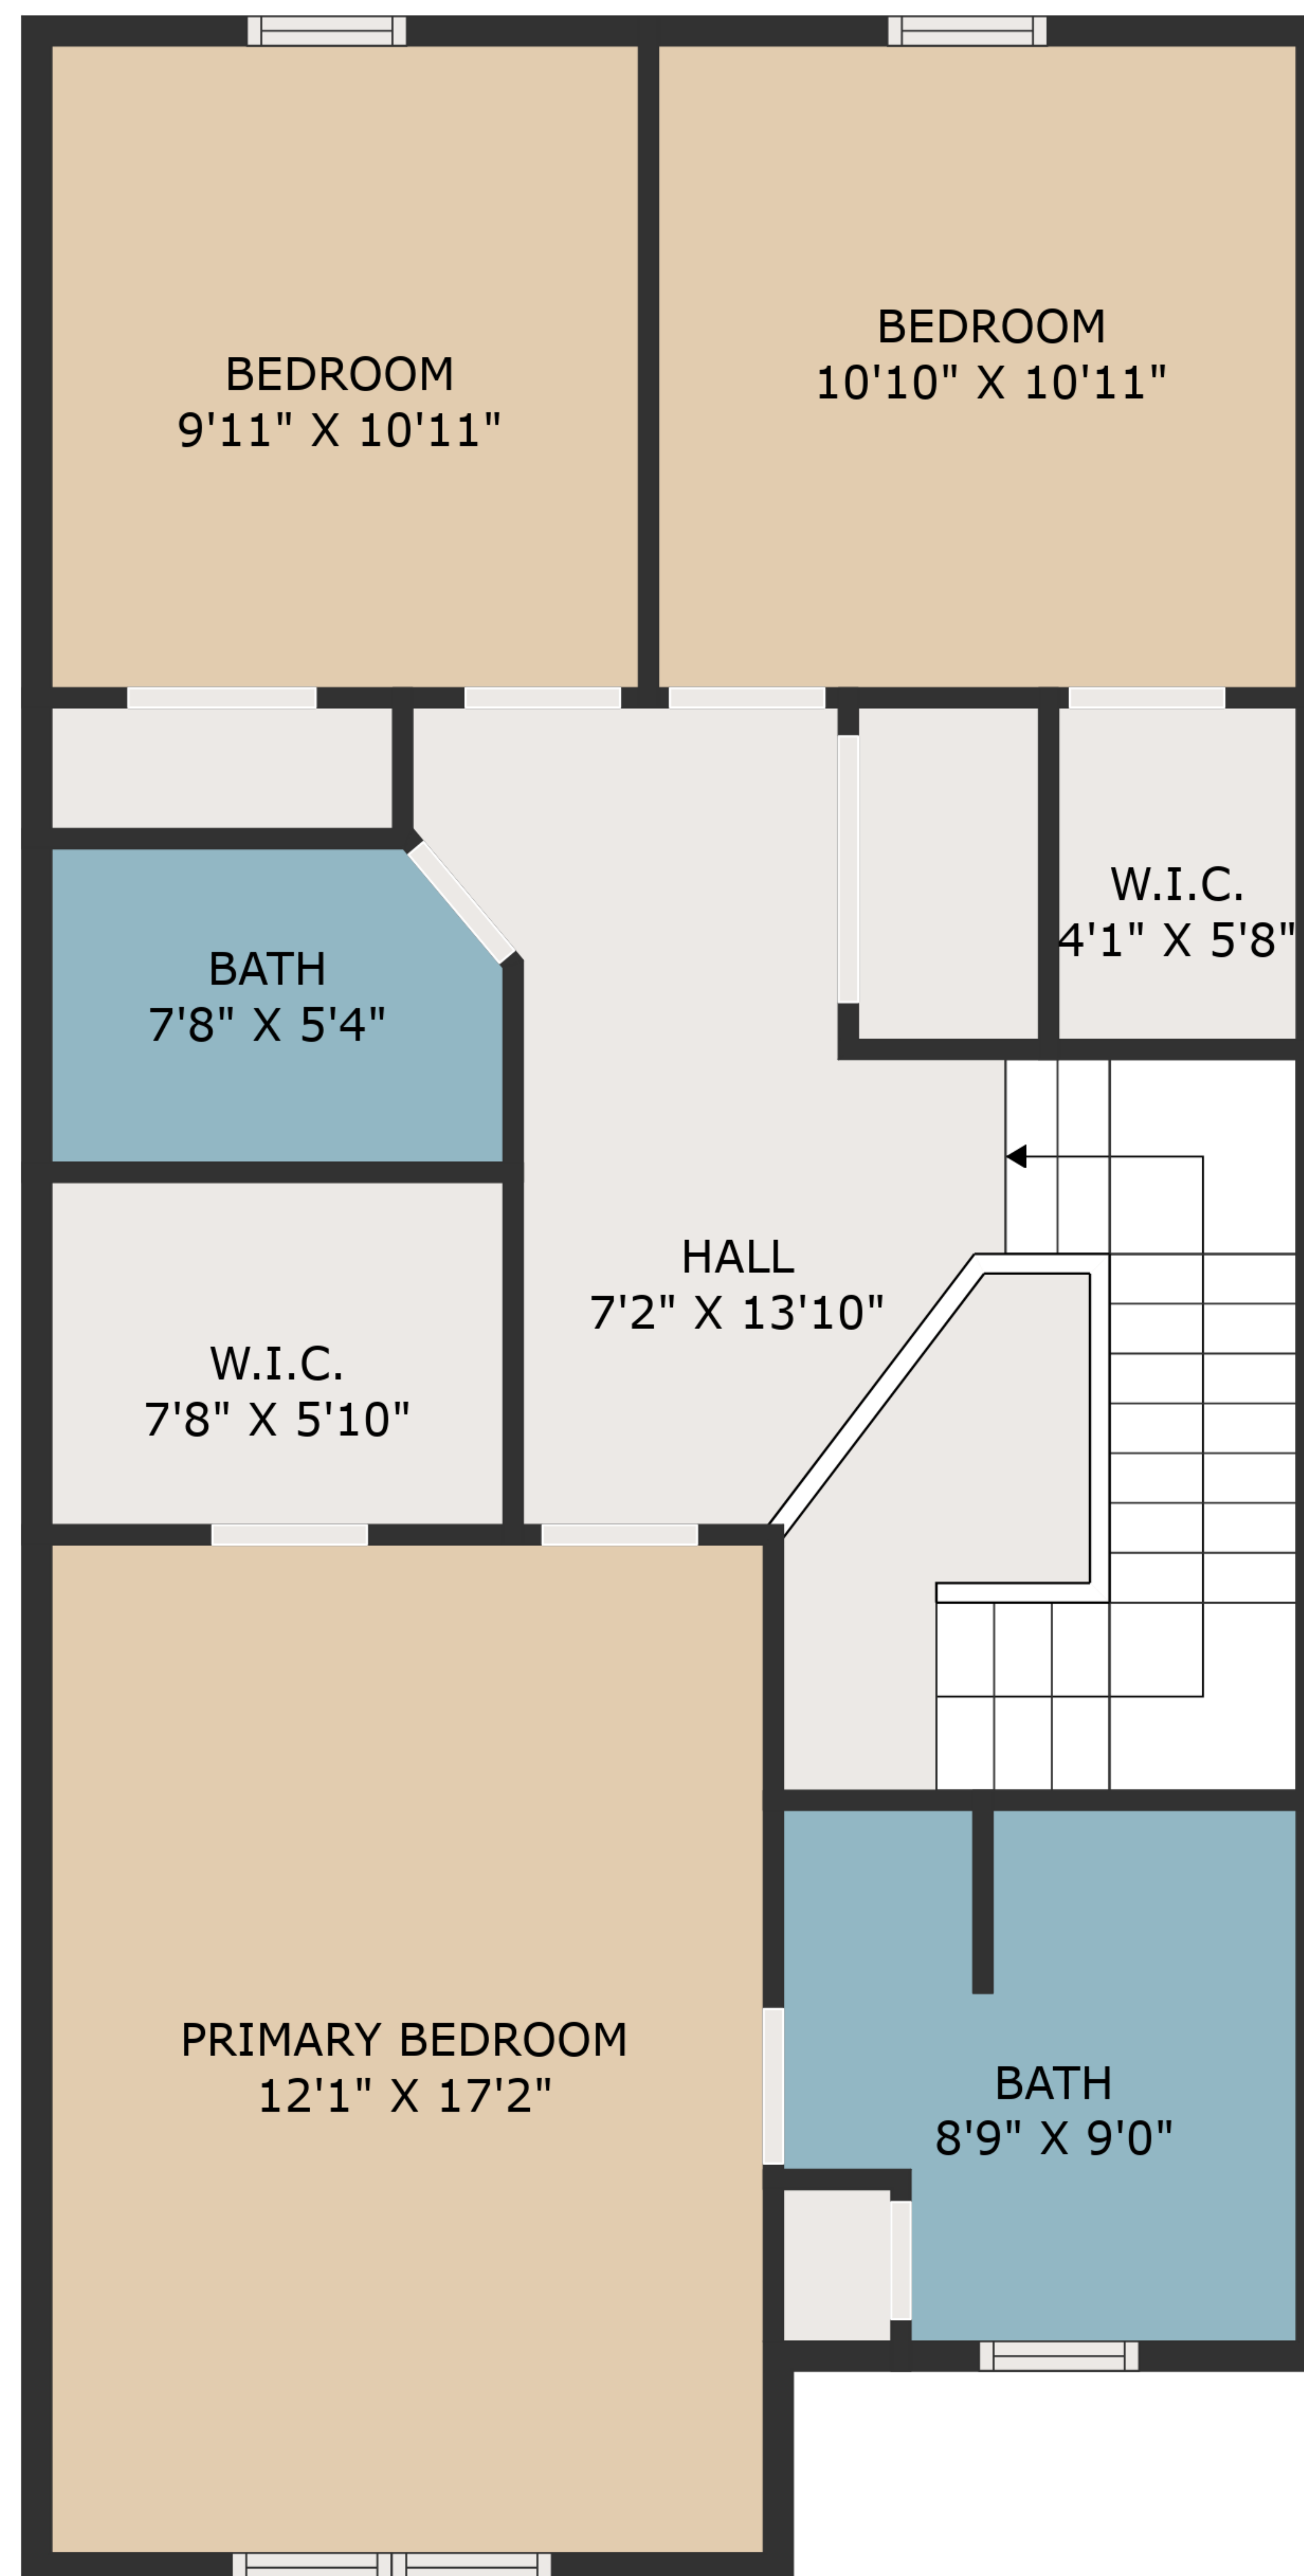

TOTAL: 1533 sq. ft

FLOOR 1: 663 sq. ft, FLOOR 2: 870 sq. ft

EXCLUDED AREAS: GARAGE: 194 sq. ft

MEASUREMENTS ARE DEEMED HIGHLY RELIABLE BUT NOT GUARANTEED.

TOTAL: 1533 sq. ft

FLOOR 1: 663 sq. ft, FLOOR 2: 870 sq. ft

EXCLUDED AREAS: GARAGE: 194 sq. ft

MEASUREMENTS ARE DEEMED HIGHLY RELIABLE BUT NOT GUARANTEED.

FLOOR 1

FLOOR 2

TOTAL: 1533 sq. ft

FLOOR 1: 663 sq. ft, FLOOR 2: 870 sq. ft

EXCLUDED AREAS: GARAGE: 194 sq. ft

MEASUREMENTS ARE DEEMED HIGHLY RELIABLE BUT NOT GUARANTEED.