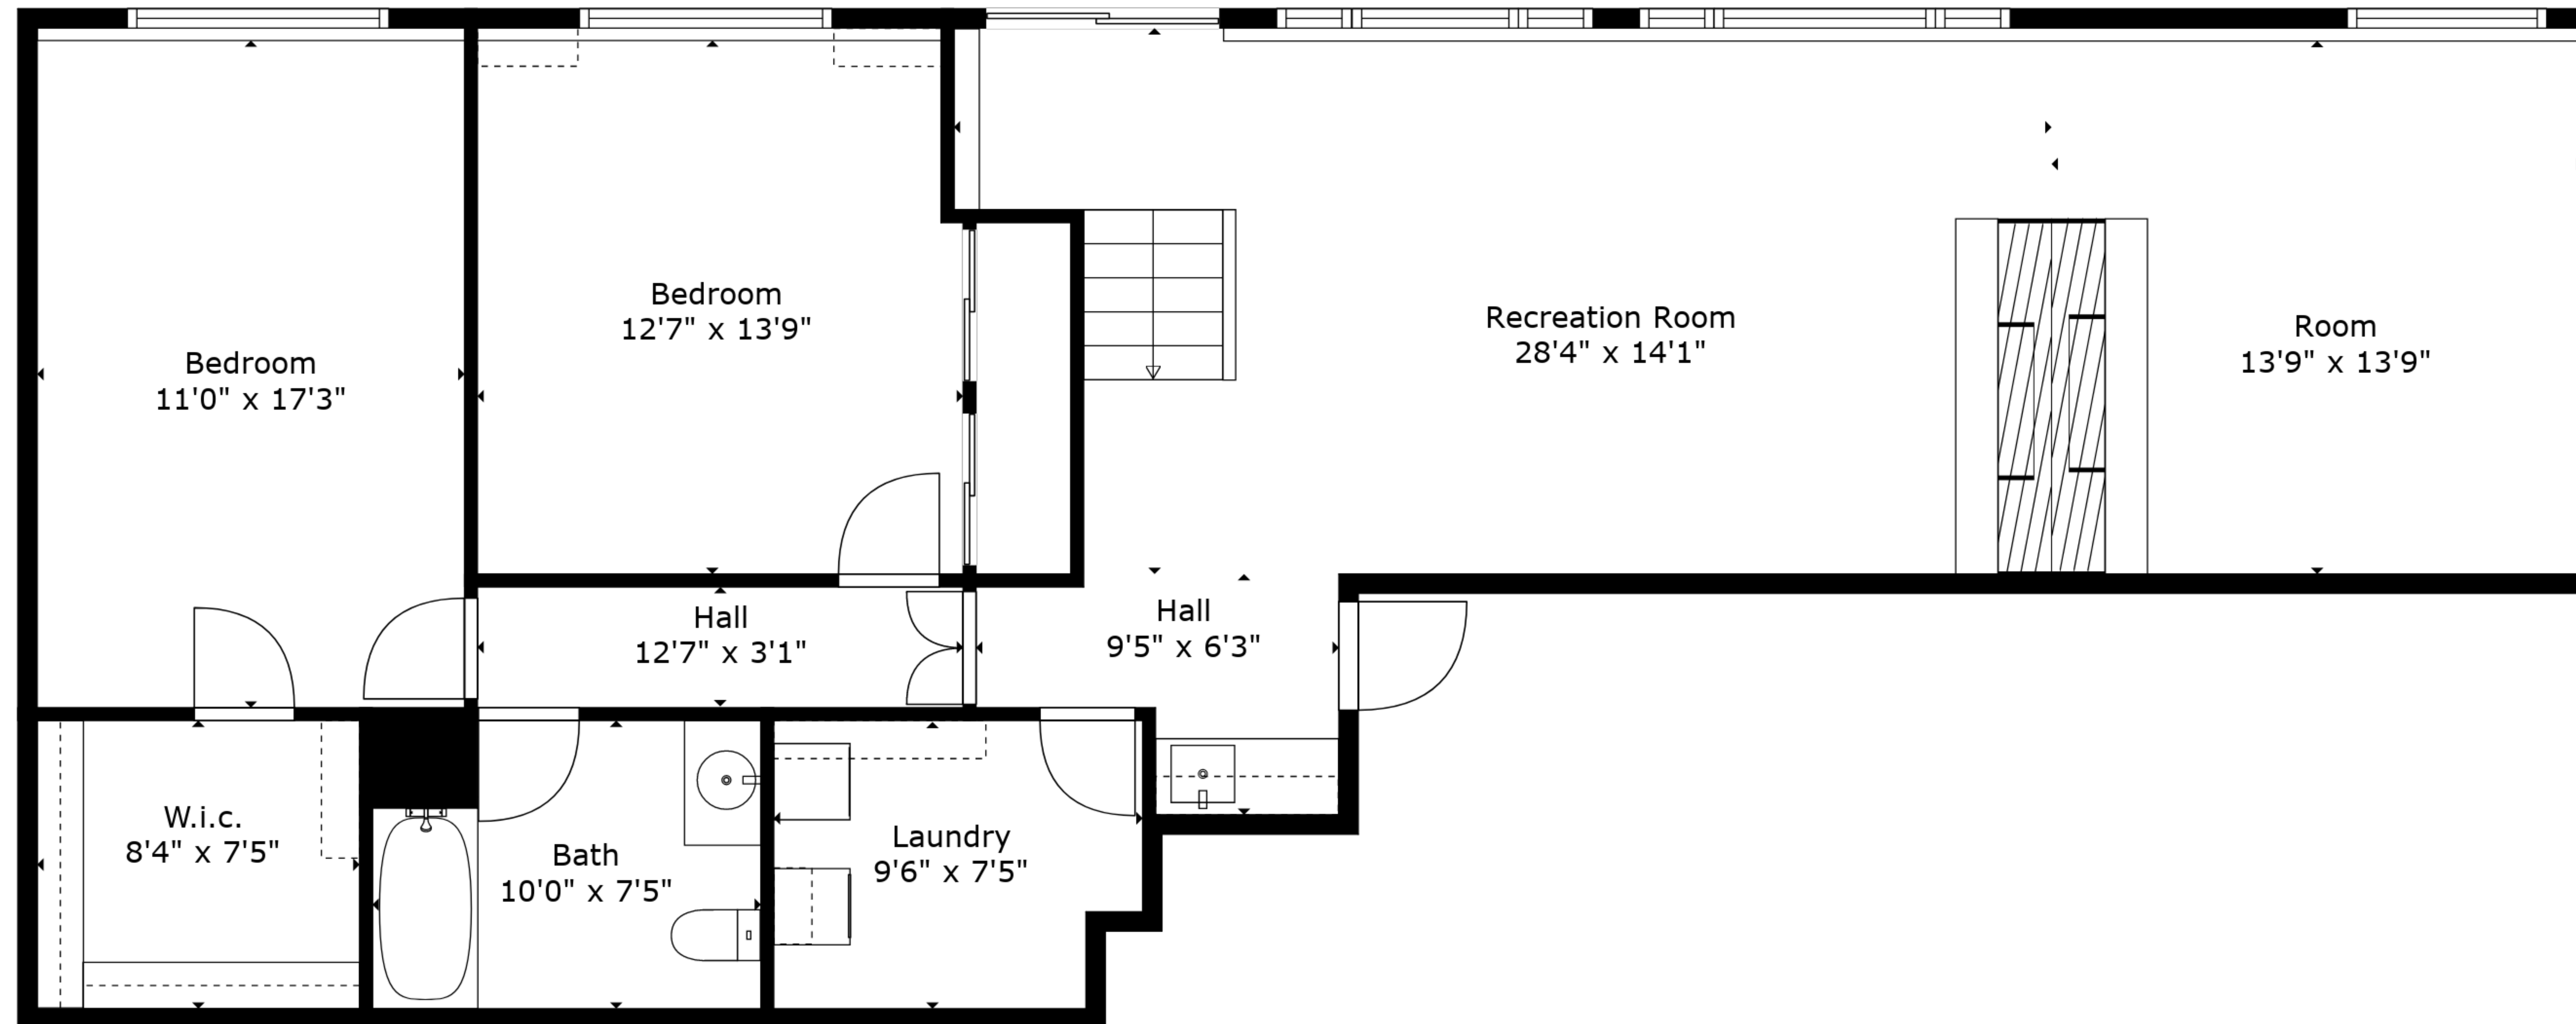

TOTAL: 3137 sq. ft

BELOW GROUND: 1277 sq. ft, FLOOR 2: 1860 sq. ft

Floor Plan Created By Cubicasa App. Measurements Deemed Highly Reliable But Not Guaranteed.

TOTAL: 3137 sq. ft

BELOW GROUND: 1277 sq. ft, FLOOR 2: 1860 sq. ft

Floor 2

Floor 1

TOTAL: 3137 sq. ft
 BELOW GROUND: 1277 sq. ft, FLOOR 2: 1860 sq. ft