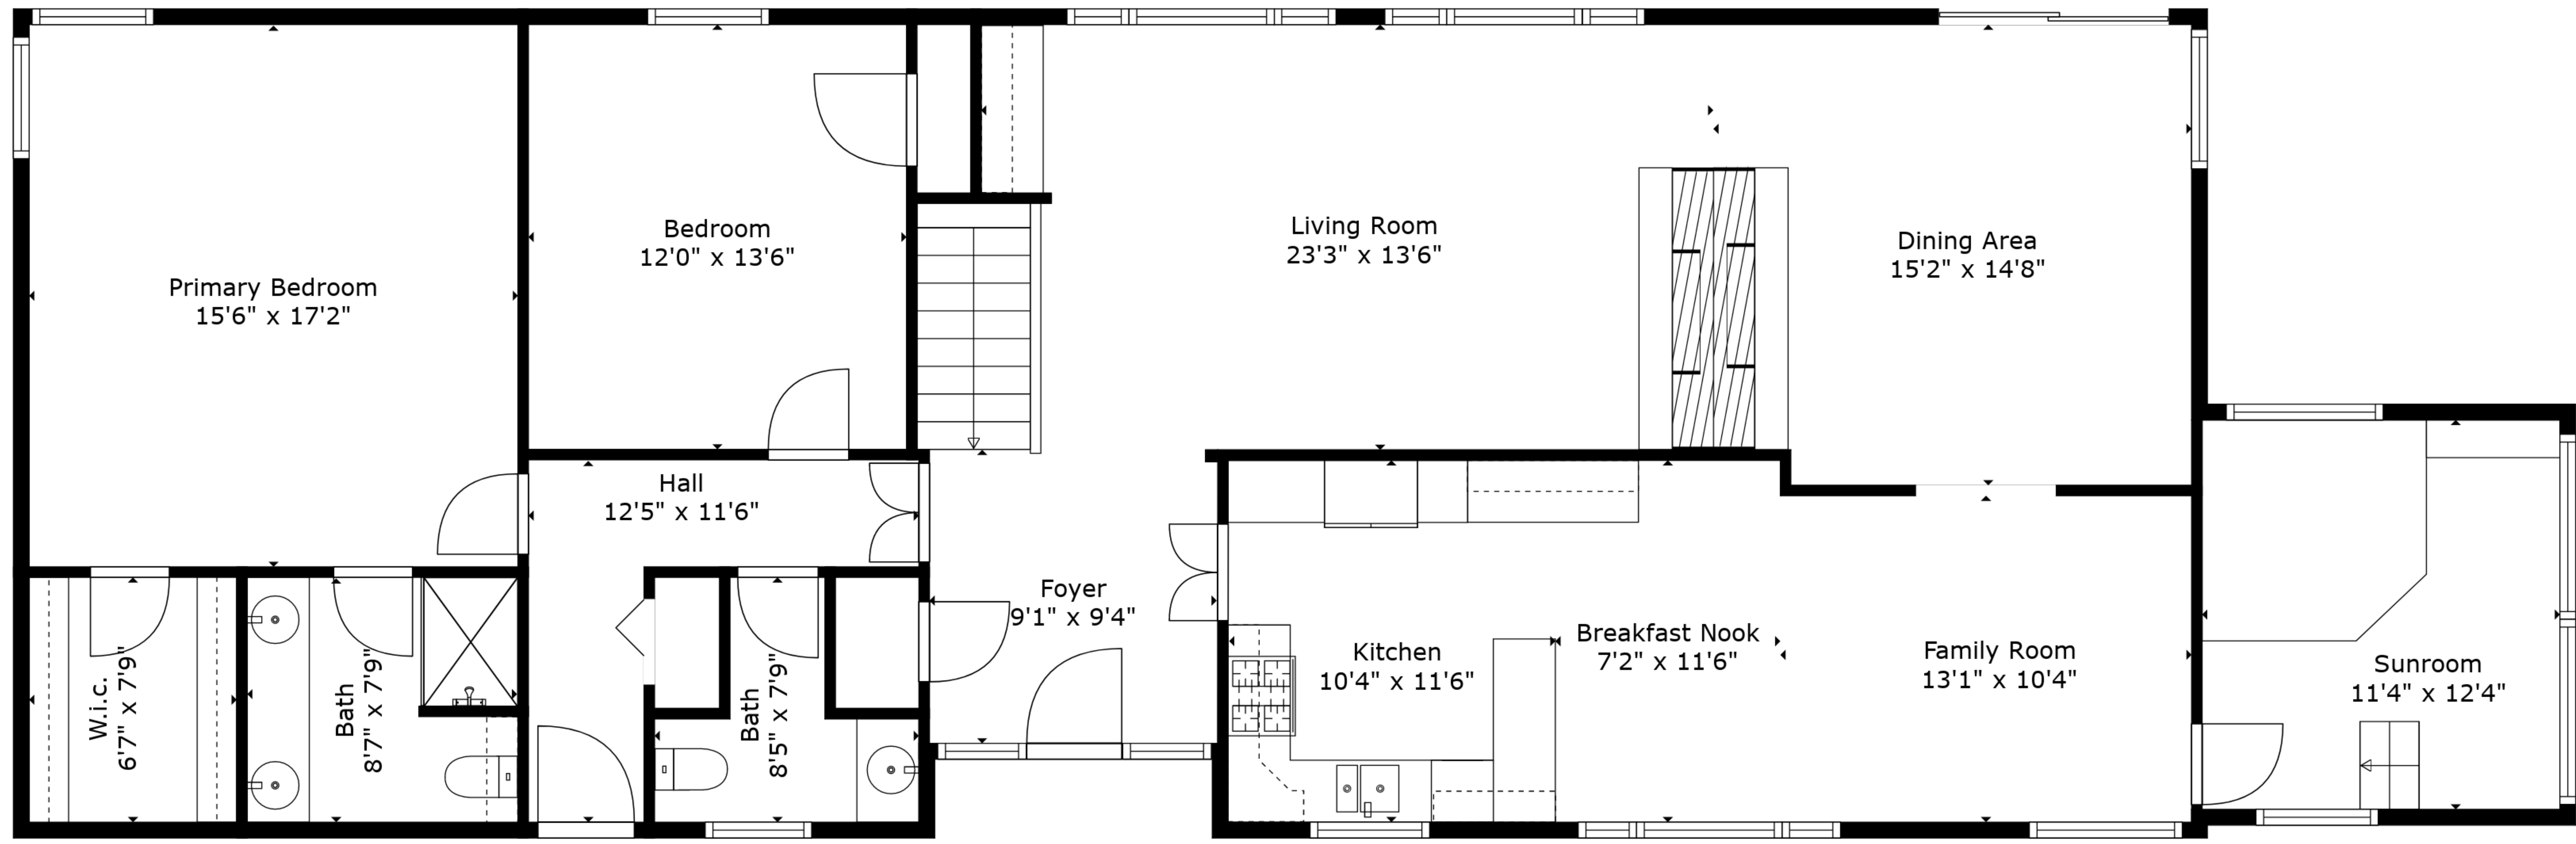

TOTAL: 3137 sq. ft

BELOW GROUND: 1277 sq. ft, FLOOR 2: 1860 sq. ft

Floor Plan Created By Cubicasa App. Measurements Deemed Highly Reliable But Not Guaranteed.

TOTAL: 3137 sq. ft

BELOW GROUND: 1277 sq. ft, FLOOR 2: 1860 sq. ft

Floor 2

Floor 1

TOTAL: 3137 sq. ft
 BELOW GROUND: 1277 sq. ft, FLOOR 2: 1860 sq. ft