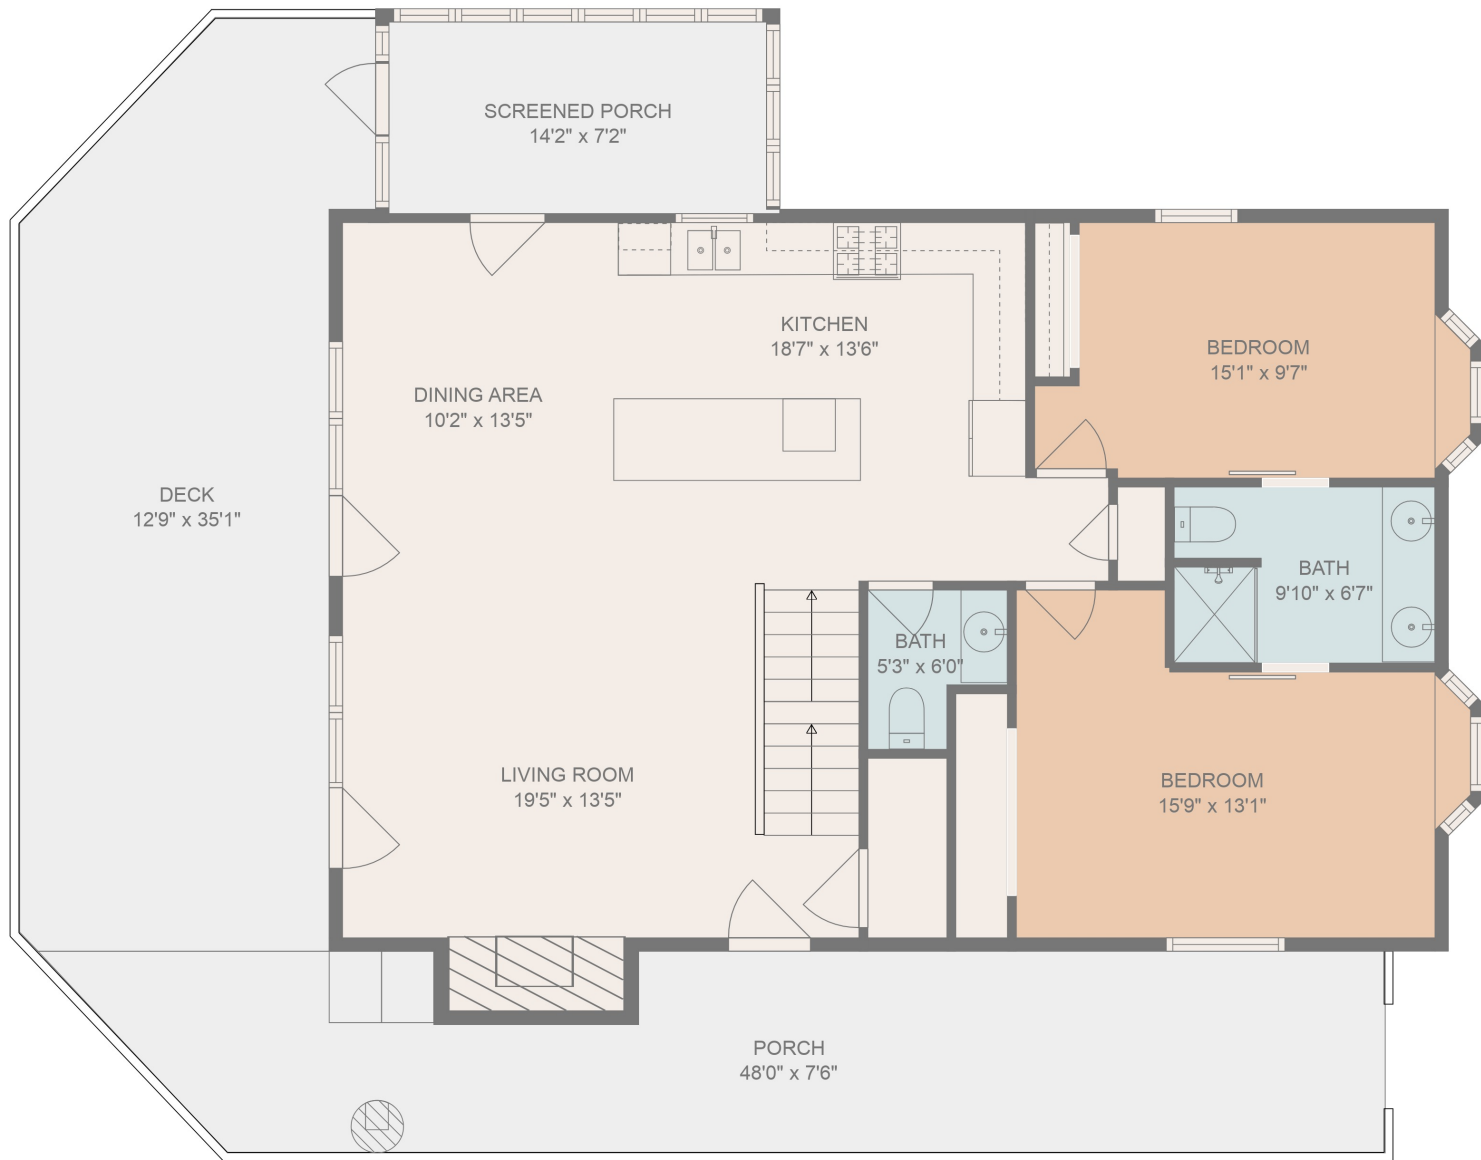

FLOOR 2

FLOOR 1

FLOOR 3

Total scanned area: 4538 sq. ft

MEASUREMENTS ARE CALCULATED BY CUBICASA TECHNOLOGY. DEEMED HIGHLY RELIABLE BUT NOT GUARANTEED.

Total scanned area: 4538 sq. ft

MEASUREMENTS ARE CALCULATED BY CUBICASA TECHNOLOGY. DEEMED HIGHLY RELIABLE BUT NOT GUARANTEED.

Total scanned area: 4538 sq. ft

MEASUREMENTS ARE CALCULATED BY CUBICASA TECHNOLOGY. DEEMED HIGHLY RELIABLE BUT NOT GUARANTEED.

Total scanned area: 4538 sq. ft

MEASUREMENTS ARE CALCULATED BY CUBICASA TECHNOLOGY. DEEMED HIGHLY RELIABLE BUT NOT GUARANTEED.