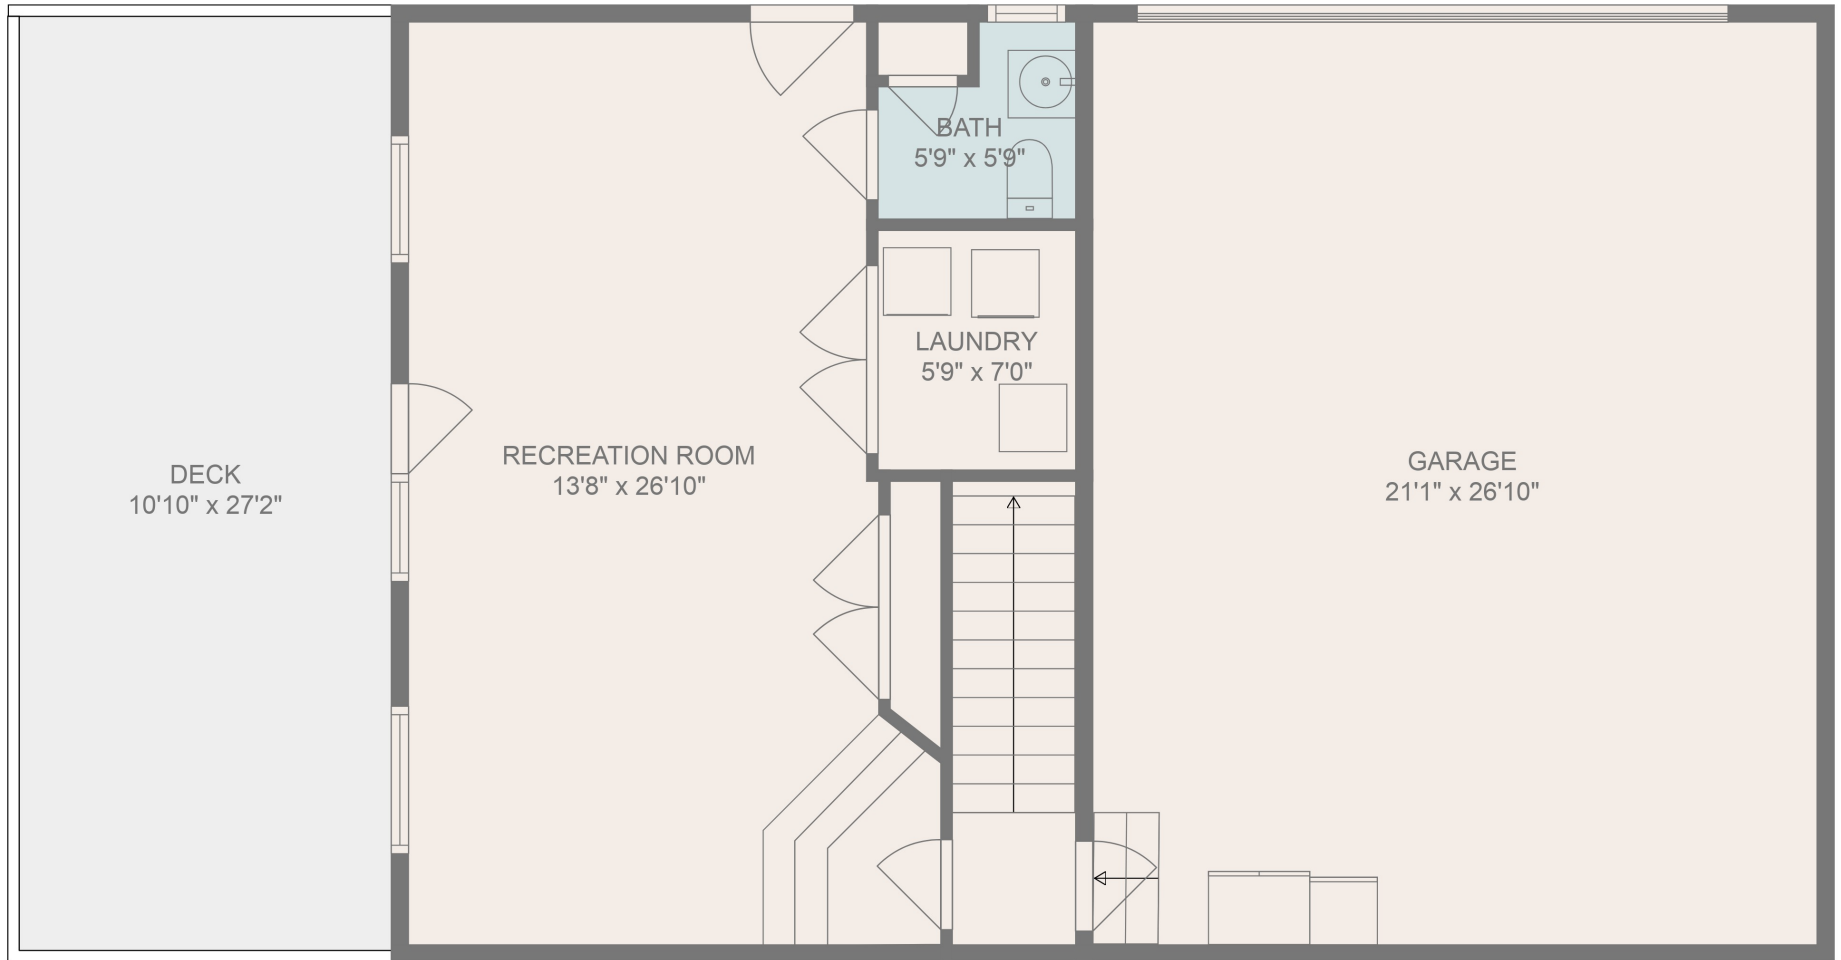

FLOOR 2

FLOOR 1

FLOOR 3

Total scanned area: 4538 sq. ft

MEASUREMENTS ARE CALCULATED BY CUBICASA TECHNOLOGY. DEEMED HIGHLY RELIABLE BUT NOT GUARANTEED.

Total scanned area: 4538 sq. ft

MEASUREMENTS ARE CALCULATED BY CUBICASA TECHNOLOGY. DEEMED HIGHLY RELIABLE BUT NOT GUARANTEED.

Total scanned area: 4538 sq. ft

MEASUREMENTS ARE CALCULATED BY CUBICASA TECHNOLOGY. DEEMED HIGHLY RELIABLE BUT NOT GUARANTEED.

Total scanned area: 4538 sq. ft

MEASUREMENTS ARE CALCULATED BY CUBICASA TECHNOLOGY. DEEMED HIGHLY RELIABLE BUT NOT GUARANTEED.