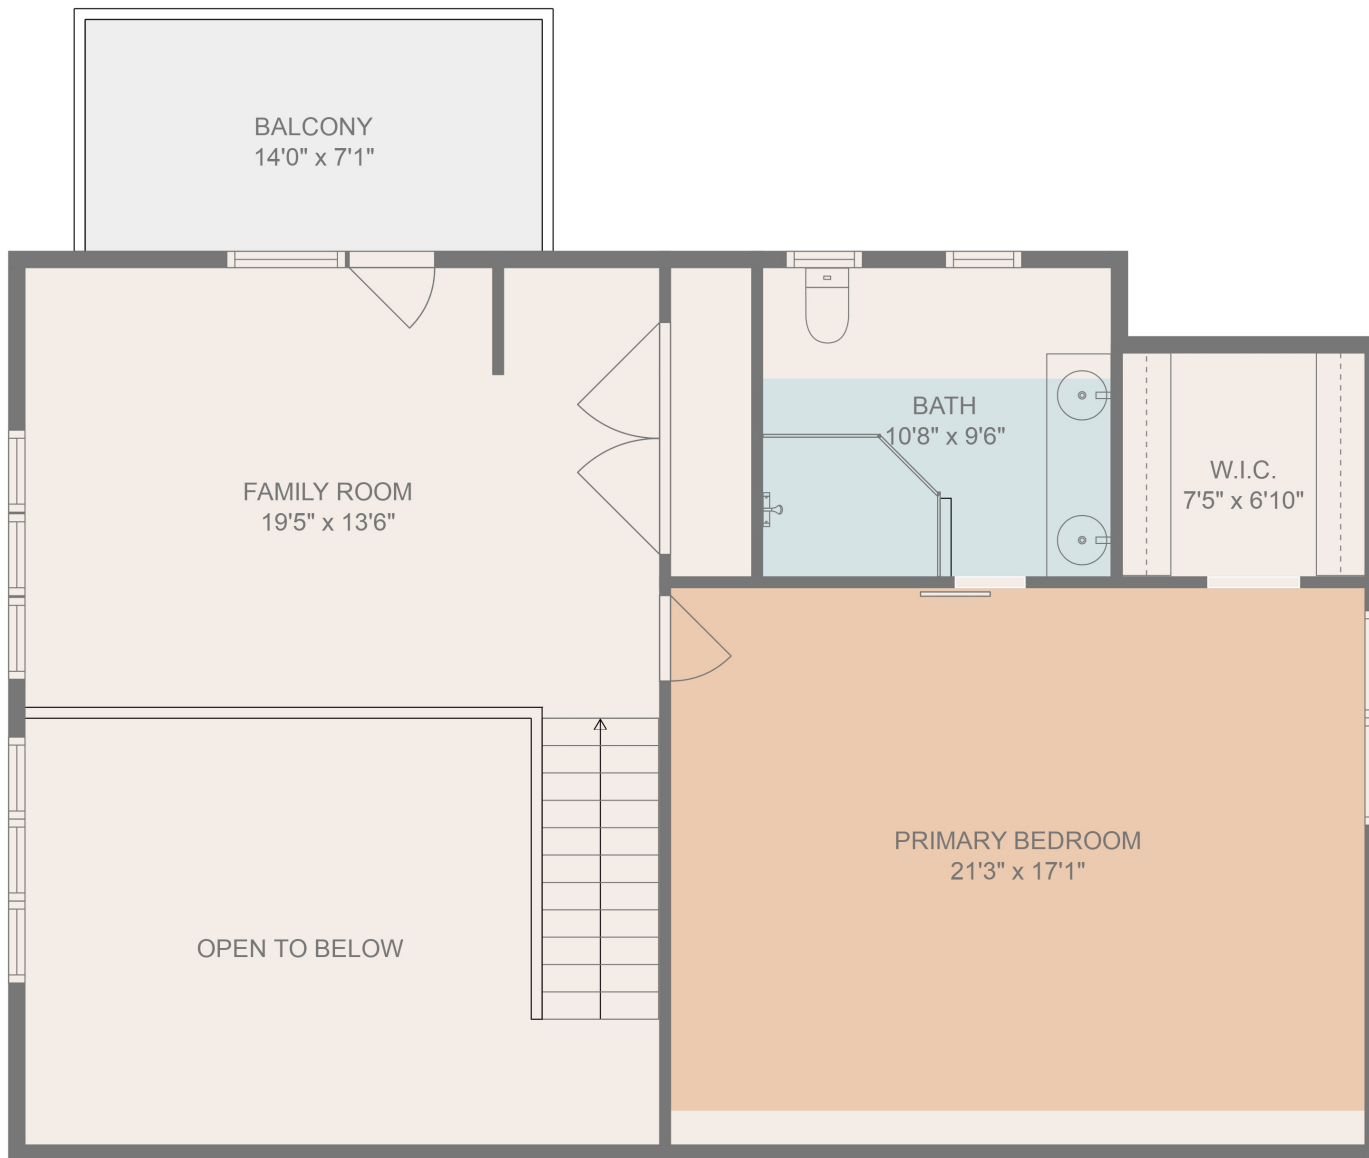

FLOOR 2

FLOOR 1

FLOOR 3

Total scanned area: 4538 sq. ft

MEASUREMENTS ARE CALCULATED BY CUBICASA TECHNOLOGY. DEEMED HIGHLY RELIABLE BUT NOT GUARANTEED.

Total scanned area: 4538 sq. ft

MEASUREMENTS ARE CALCULATED BY CUBICASA TECHNOLOGY. DEEMED HIGHLY RELIABLE BUT NOT GUARANTEED.

Total scanned area: 4538 sq. ft

MEASUREMENTS ARE CALCULATED BY CUBICASA TECHNOLOGY. DEEMED HIGHLY RELIABLE BUT NOT GUARANTEED.

Total scanned area: 4538 sq. ft

MEASUREMENTS ARE CALCULATED BY CUBICASA TECHNOLOGY. DEEMED HIGHLY RELIABLE BUT NOT GUARANTEED.