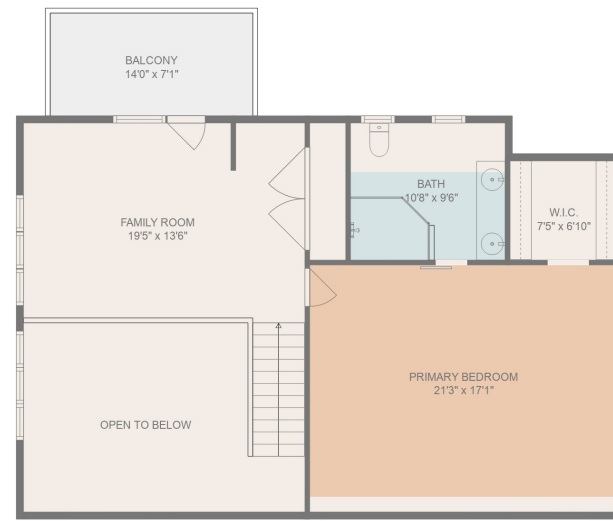

FLOOR 2

FLOOR 1

FLOOR 3

Total scanned area: 4538 sq. ft

MEASUREMENTS ARE CALCULATED BY CUBICASA TECHNOLOGY. DEEMED HIGHLY RELIABLE BUT NOT GUARANTEED.

Total scanned area: 4538 sq. ft

MEASUREMENTS ARE CALCULATED BY CUBICASA TECHNOLOGY. DEEMED HIGHLY RELIABLE BUT NOT GUARANTEED.

Total scanned area: 4538 sq. ft

MEASUREMENTS ARE CALCULATED BY CUBICASA TECHNOLOGY. DEEMED HIGHLY RELIABLE BUT NOT GUARANTEED.

Total scanned area: 4538 sq. ft

MEASUREMENTS ARE CALCULATED BY CUBICASA TECHNOLOGY. DEEMED HIGHLY RELIABLE BUT NOT GUARANTEED.