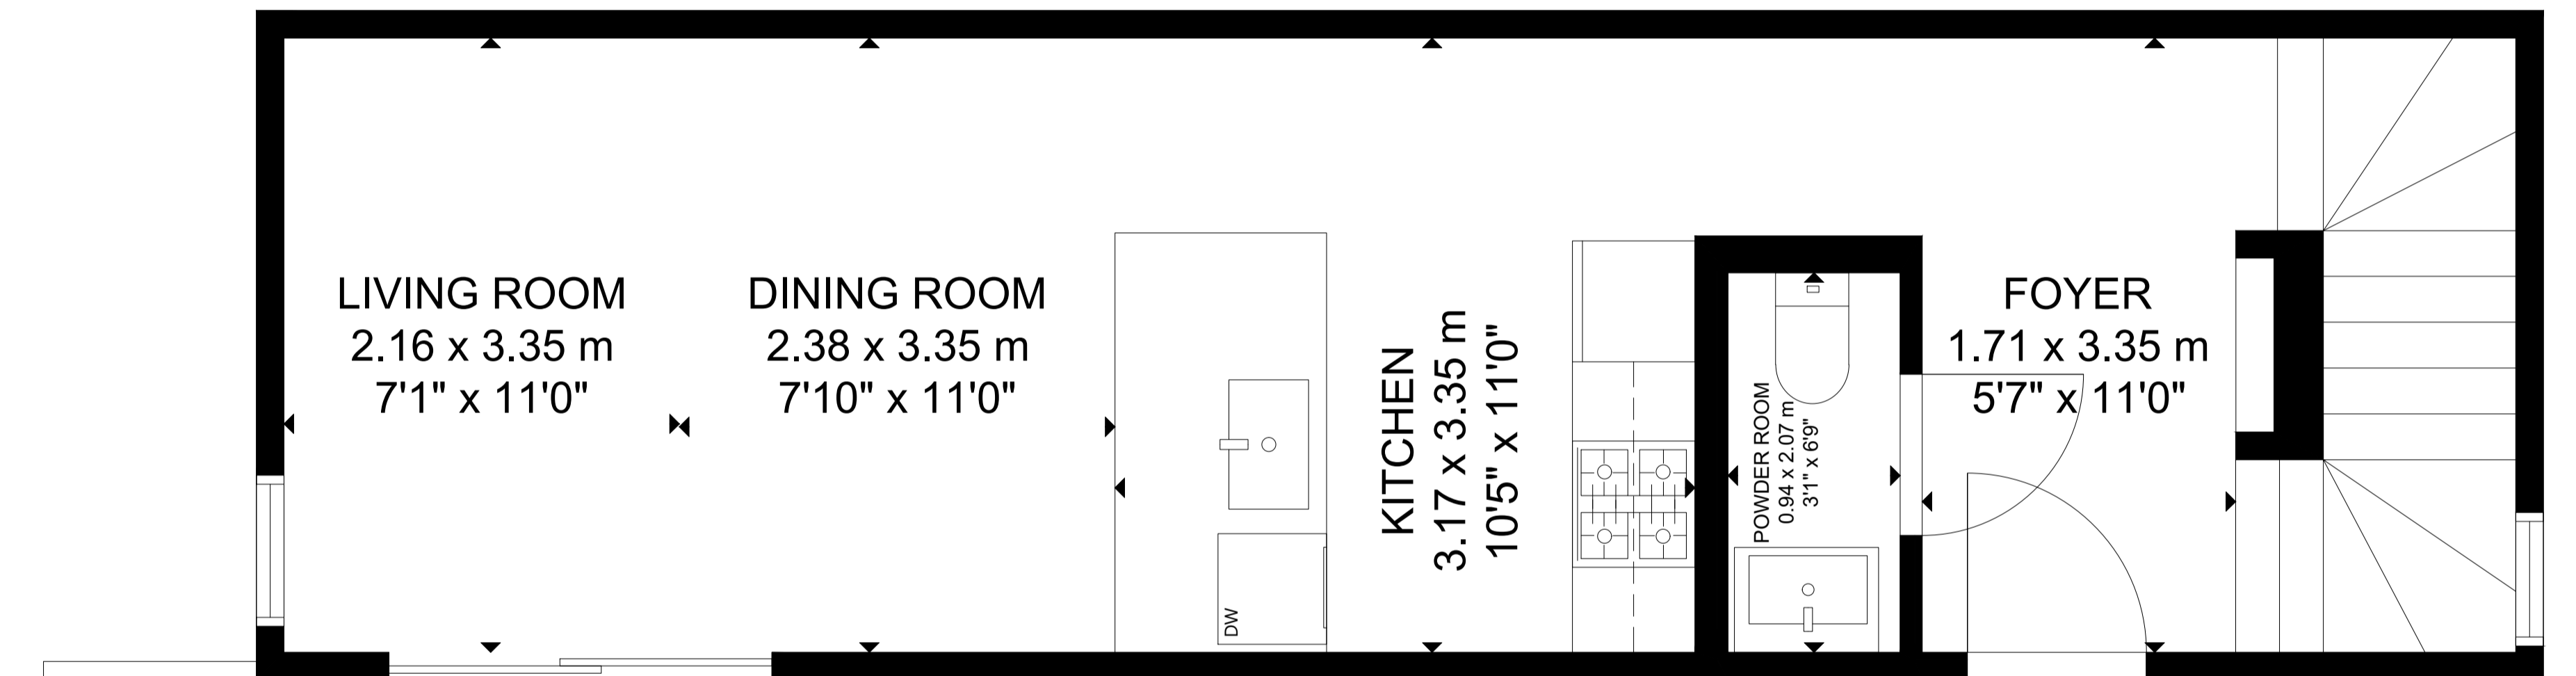

# 32 East Lynn Avenue

SECOND FLOOR

LOWER LEVEL

MAIN FLOOR

GROSS INTERNAL AREA  
TOTAL: 1,497 sq ft/ 140 m<sup>2</sup>  
LOWER LEVEL: 621 sq ft/ 58 m<sup>2</sup>, MAIN FLOOR: 439 sq ft/ 41 m<sup>2</sup>  
SECOND FLOOR: 437 sq ft/ 41 m<sup>2</sup>  
SIZE AND DIMENSIONS ARE APPROXIMATE, ACTUAL MAY VARY.