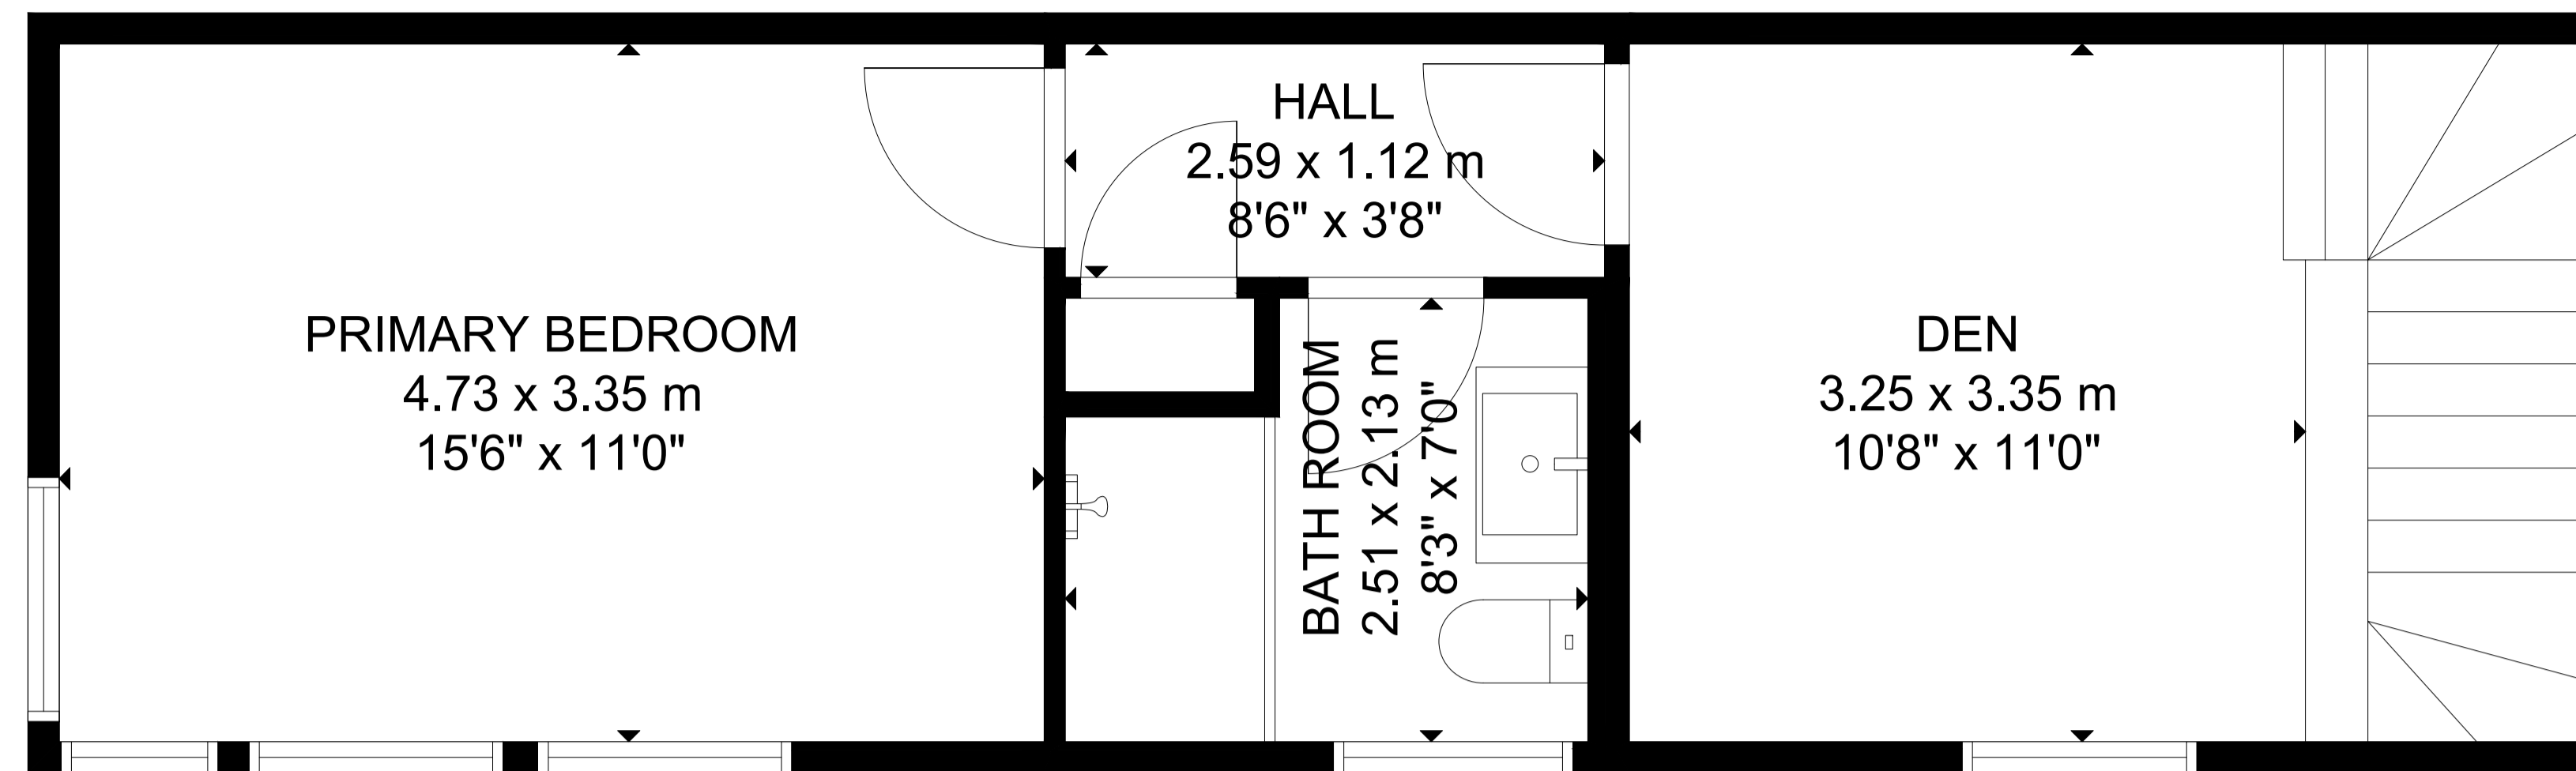

# 32 East Lynn Avenue

SECOND FLOOR

LOWER LEVEL

MAIN FLOOR

GROSS INTERNAL AREA  
TOTAL: 1,497 sq ft/ 140 m<sup>2</sup>  
LOWER LEVEL: 621 sq ft/ 58 m<sup>2</sup>, MAIN FLOOR: 439 sq ft/ 41 m<sup>2</sup>  
SECOND FLOOR: 437 sq ft/ 41 m<sup>2</sup>  
SIZE AND DIMENSIONS ARE APPROXIMATE, ACTUAL MAY VARY.