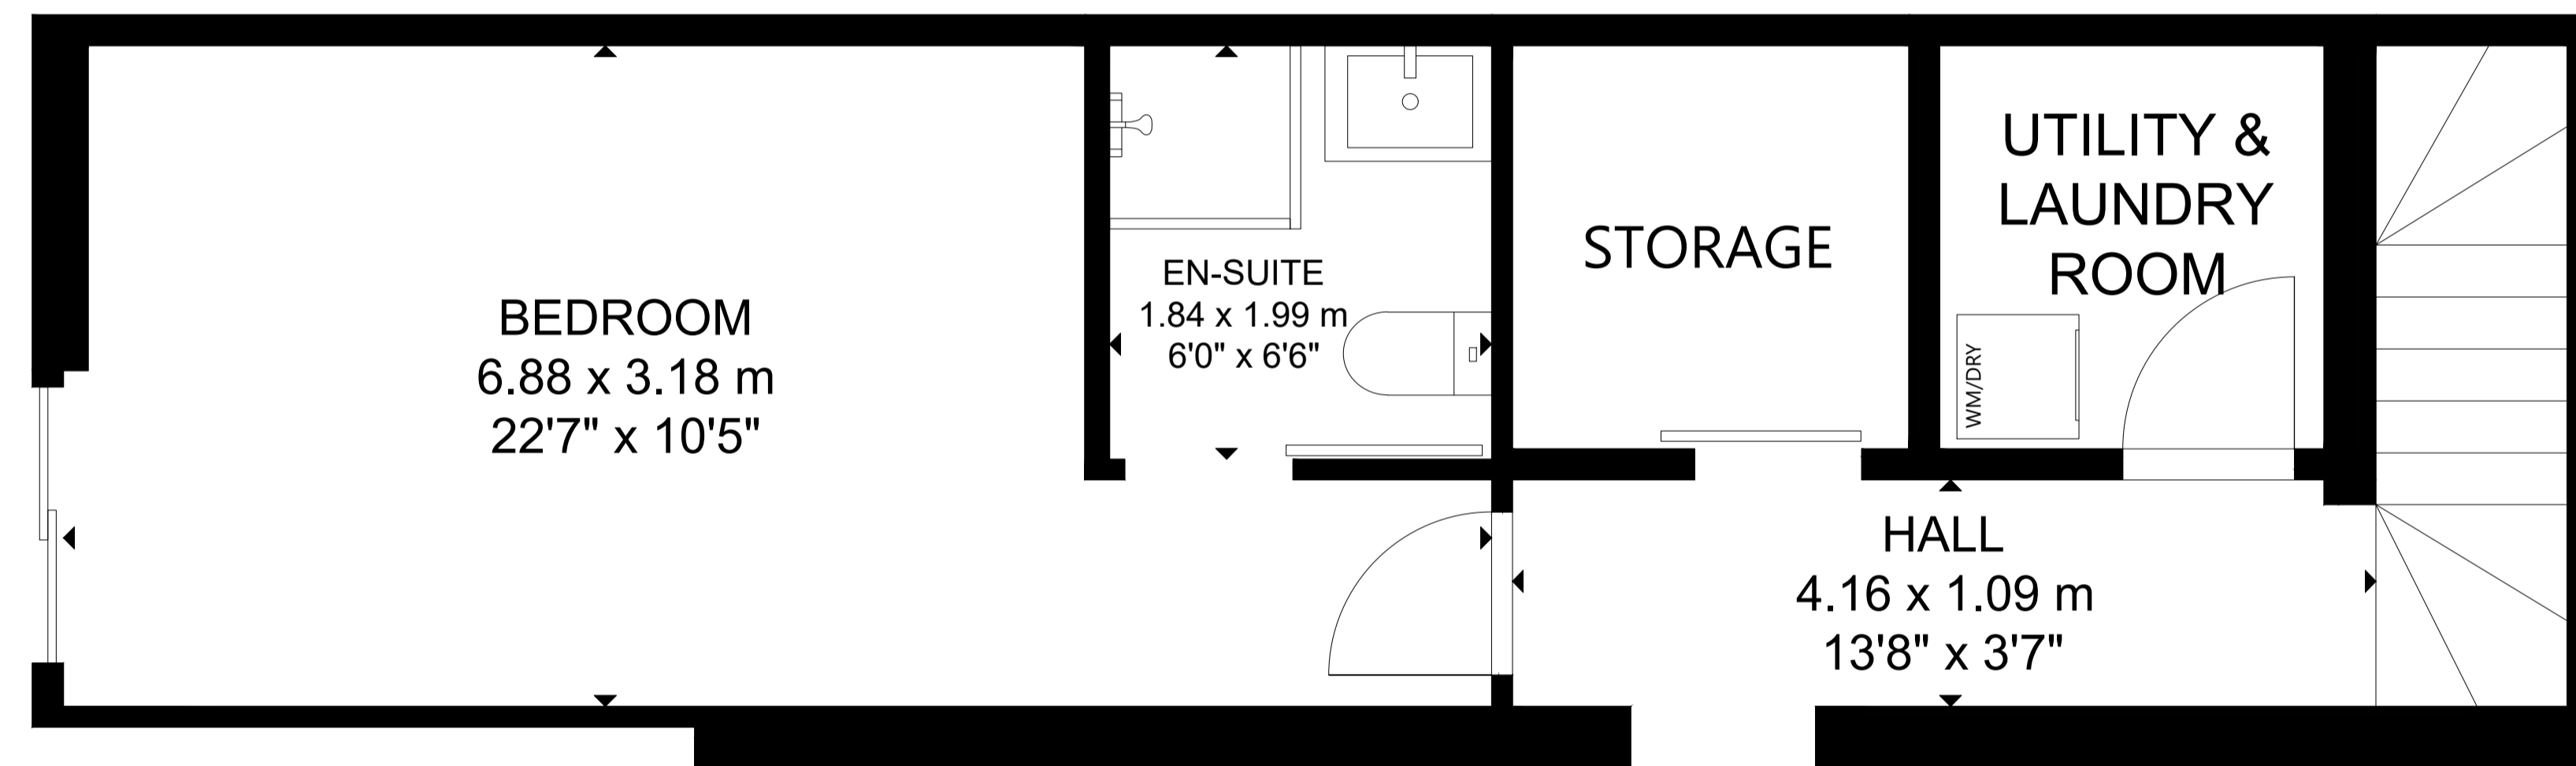

# 32 East Lynn Avenue

SECOND FLOOR

LOWER LEVEL

MAIN FLOOR

GROSS INTERNAL AREA  
TOTAL: 1,497 sq ft/ 140 m<sup>2</sup>  
LOWER LEVEL: 621 sq ft/ 58 m<sup>2</sup>, MAIN FLOOR: 439 sq ft/ 41 m<sup>2</sup>  
SECOND FLOOR: 437 sq ft/ 41 m<sup>2</sup>  
SIZE AND DIMENSIONS ARE APPROXIMATE, ACTUAL MAY VARY.