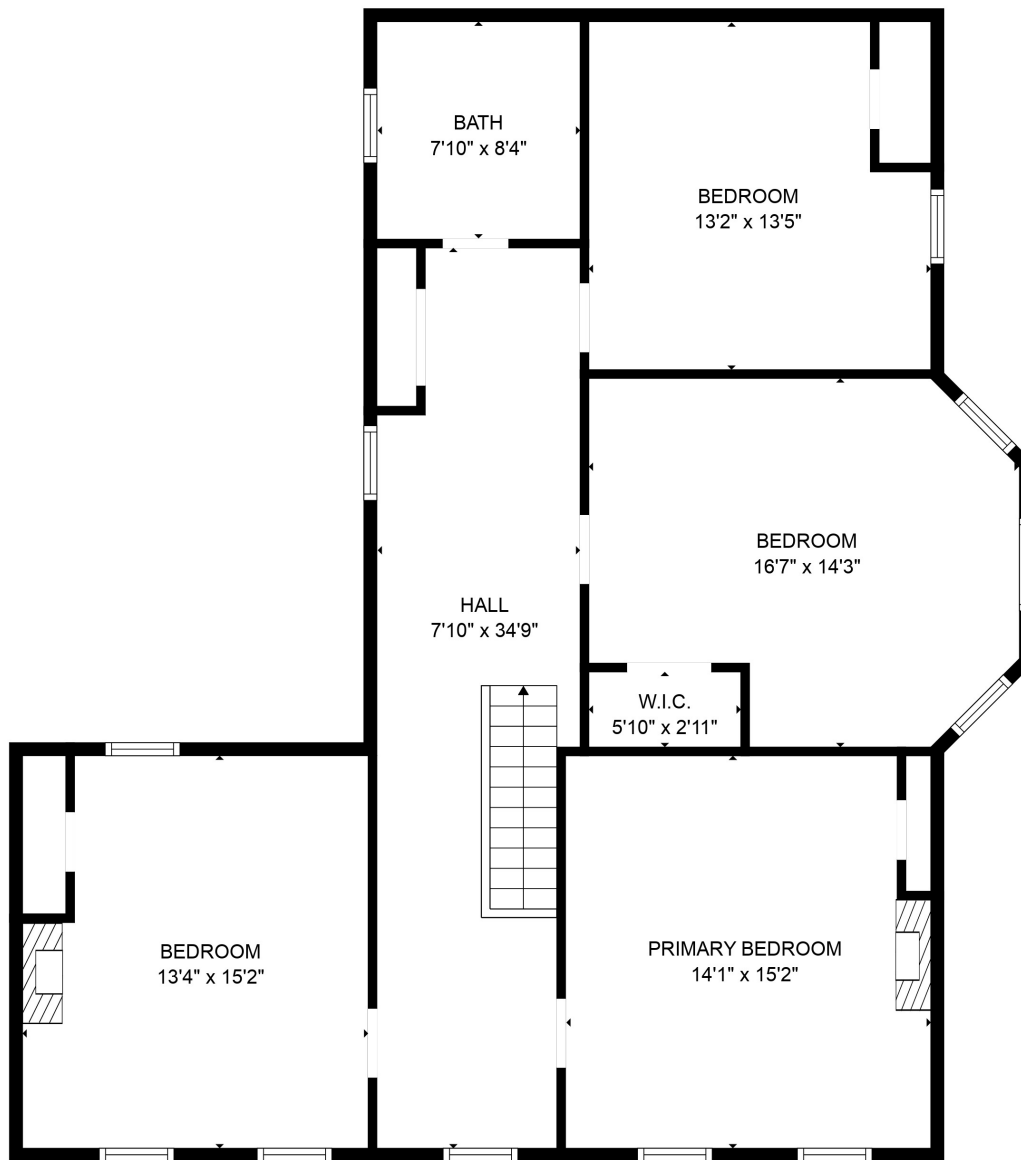

FLOOR 1

FLOOR 2

Total scanned area: 2597 sq. ft

Total scanned area: 2597 sq. ft

MEASUREMENTS ARE CALCULATED BY CUBICASA TECHNOLOGY. DEEMED HIGHLY RELIABLE BUT NOT GUARANTEED.

Total scanned area: 2597 sq. ft

MEASUREMENTS ARE CALCULATED BY CUBICASA TECHNOLOGY. DEEMED HIGHLY RELIABLE BUT NOT GUARANTEED.