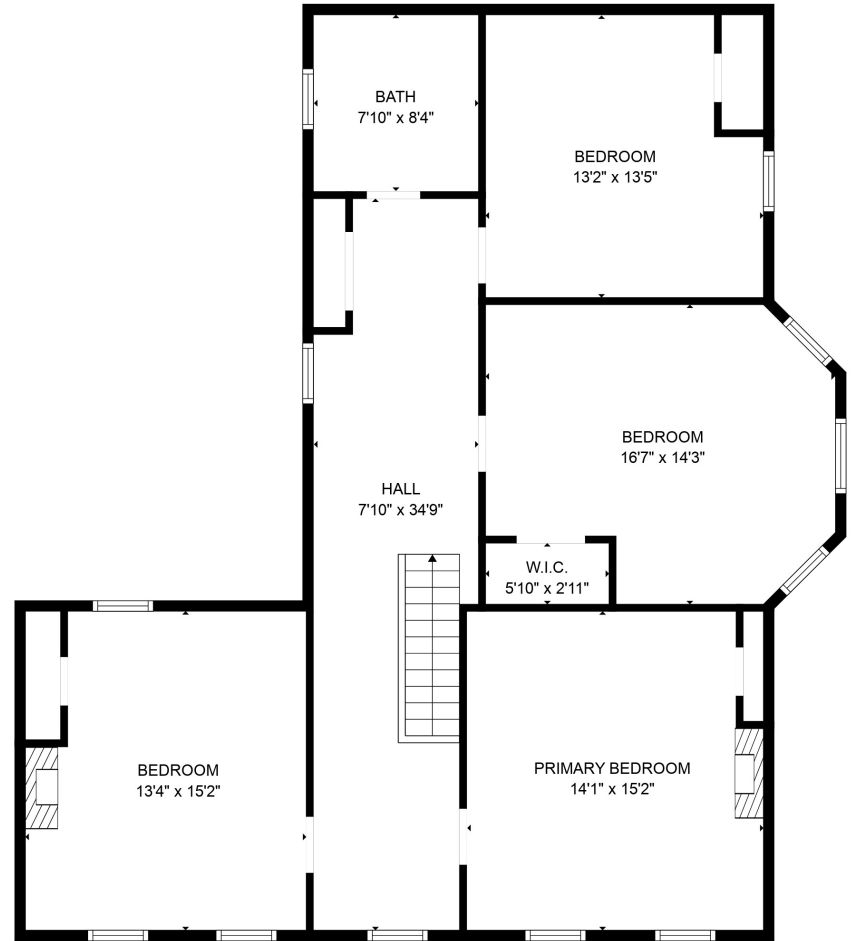

FLOOR 1

FLOOR 2

Total scanned area: 2597 sq. ft

Total scanned area: 2597 sq. ft

MEASUREMENTS ARE CALCULATED BY CUBICASA TECHNOLOGY. DEEMED HIGHLY RELIABLE BUT NOT GUARANTEED.

Total scanned area: 2597 sq. ft

MEASUREMENTS ARE CALCULATED BY CUBICASA TECHNOLOGY. DEEMED HIGHLY RELIABLE BUT NOT GUARANTEED.