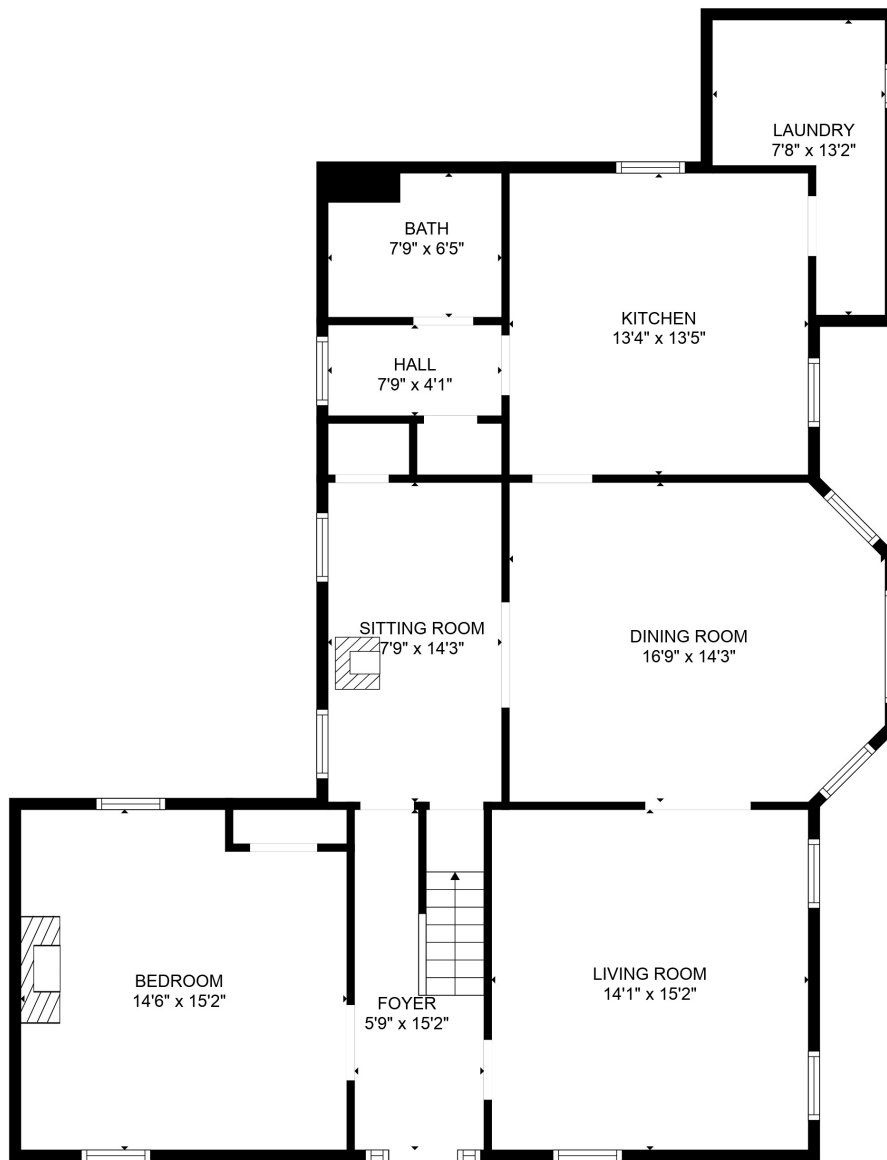

FLOOR 1

FLOOR 2

Total scanned area: 2597 sq. ft

Total scanned area: 2597 sq. ft

MEASUREMENTS ARE CALCULATED BY CUBICASA TECHNOLOGY. DEEMED HIGHLY RELIABLE BUT NOT GUARANTEED.

Total scanned area: 2597 sq. ft

MEASUREMENTS ARE CALCULATED BY CUBICASA TECHNOLOGY. DEEMED HIGHLY RELIABLE BUT NOT GUARANTEED.