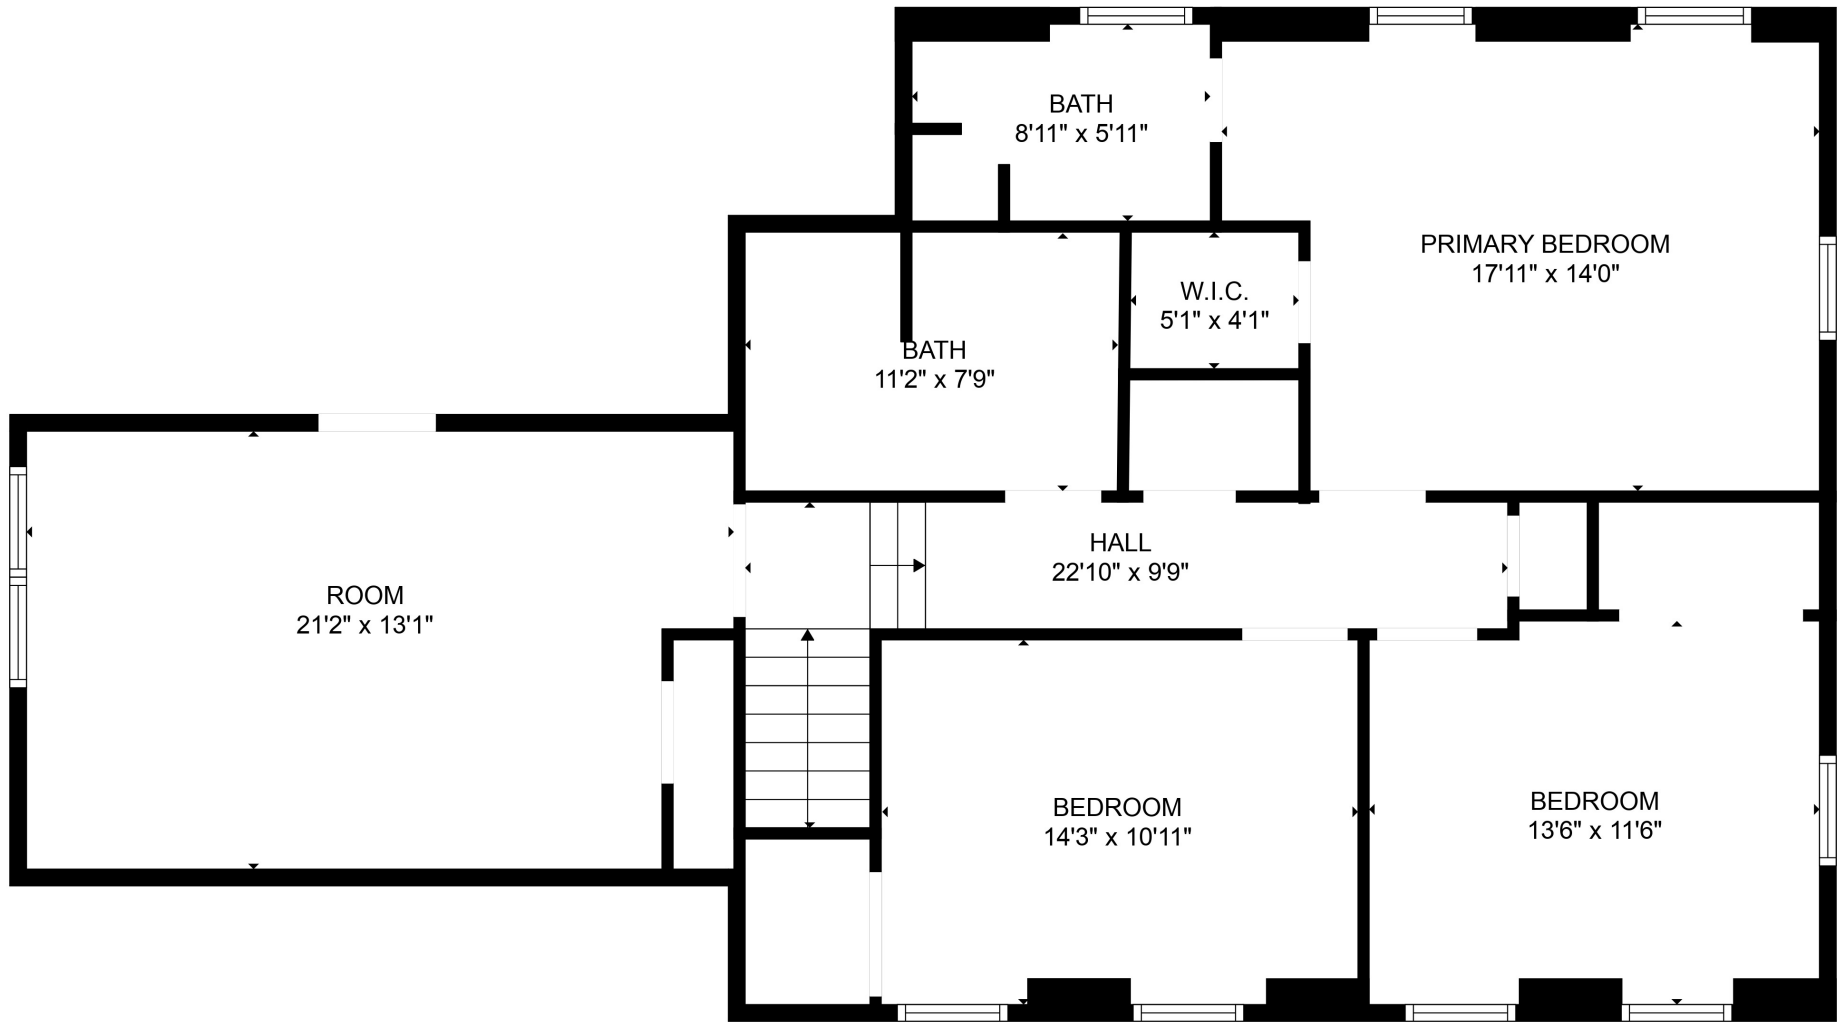

Total scanned area: 2921 sq. ft

SIZES AND DIMENSIONS ARE APPROXIMATE. ACTUAL MAY VARY.

Total scanned area: 2921 sq. ft

SIZES AND DIMENSIONS ARE APPROXIMATE. ACTUAL MAY VARY.

Total scanned area: 2921 sq. ft

SIZES AND DIMENSIONS ARE APPROXIMATE. ACTUAL MAY VARY.