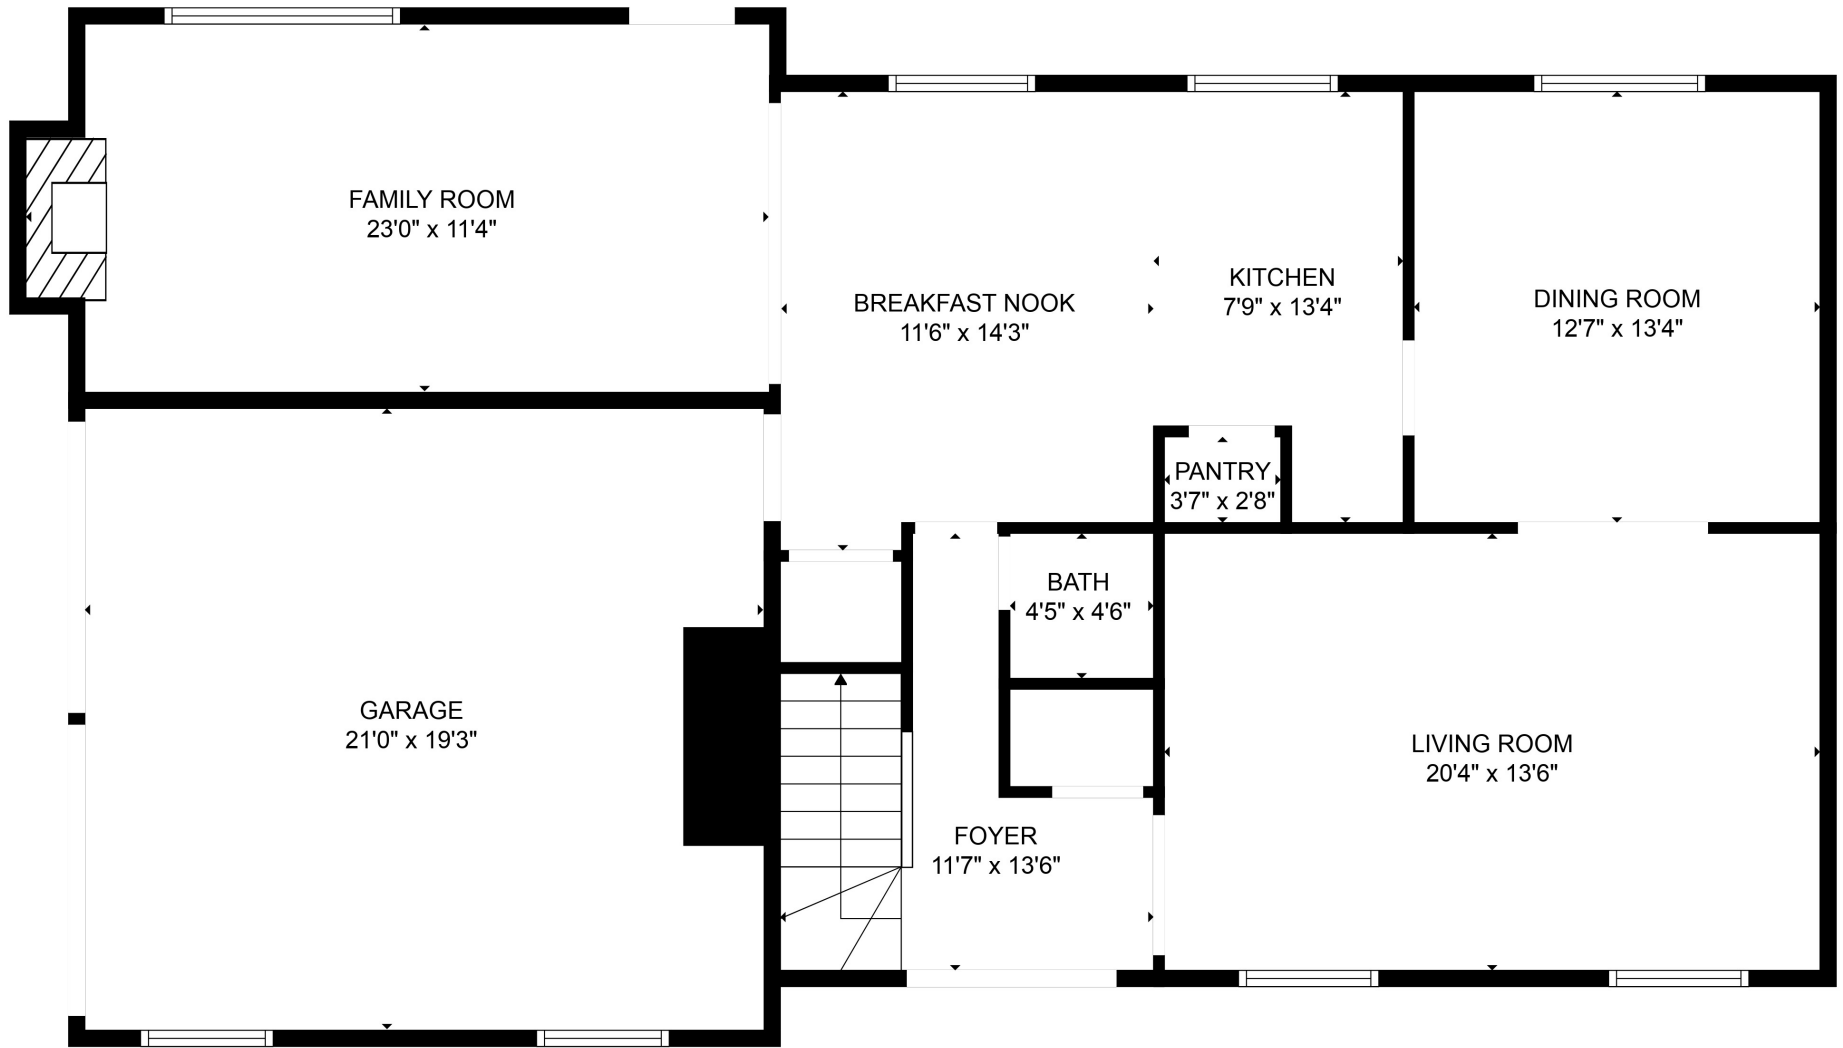

Total scanned area: 2921 sq. ft

SIZES AND DIMENSIONS ARE APPROXIMATE. ACTUAL MAY VARY.

Total scanned area: 2921 sq. ft

SIZES AND DIMENSIONS ARE APPROXIMATE. ACTUAL MAY VARY.

Total scanned area: 2921 sq. ft

SIZES AND DIMENSIONS ARE APPROXIMATE. ACTUAL MAY VARY.