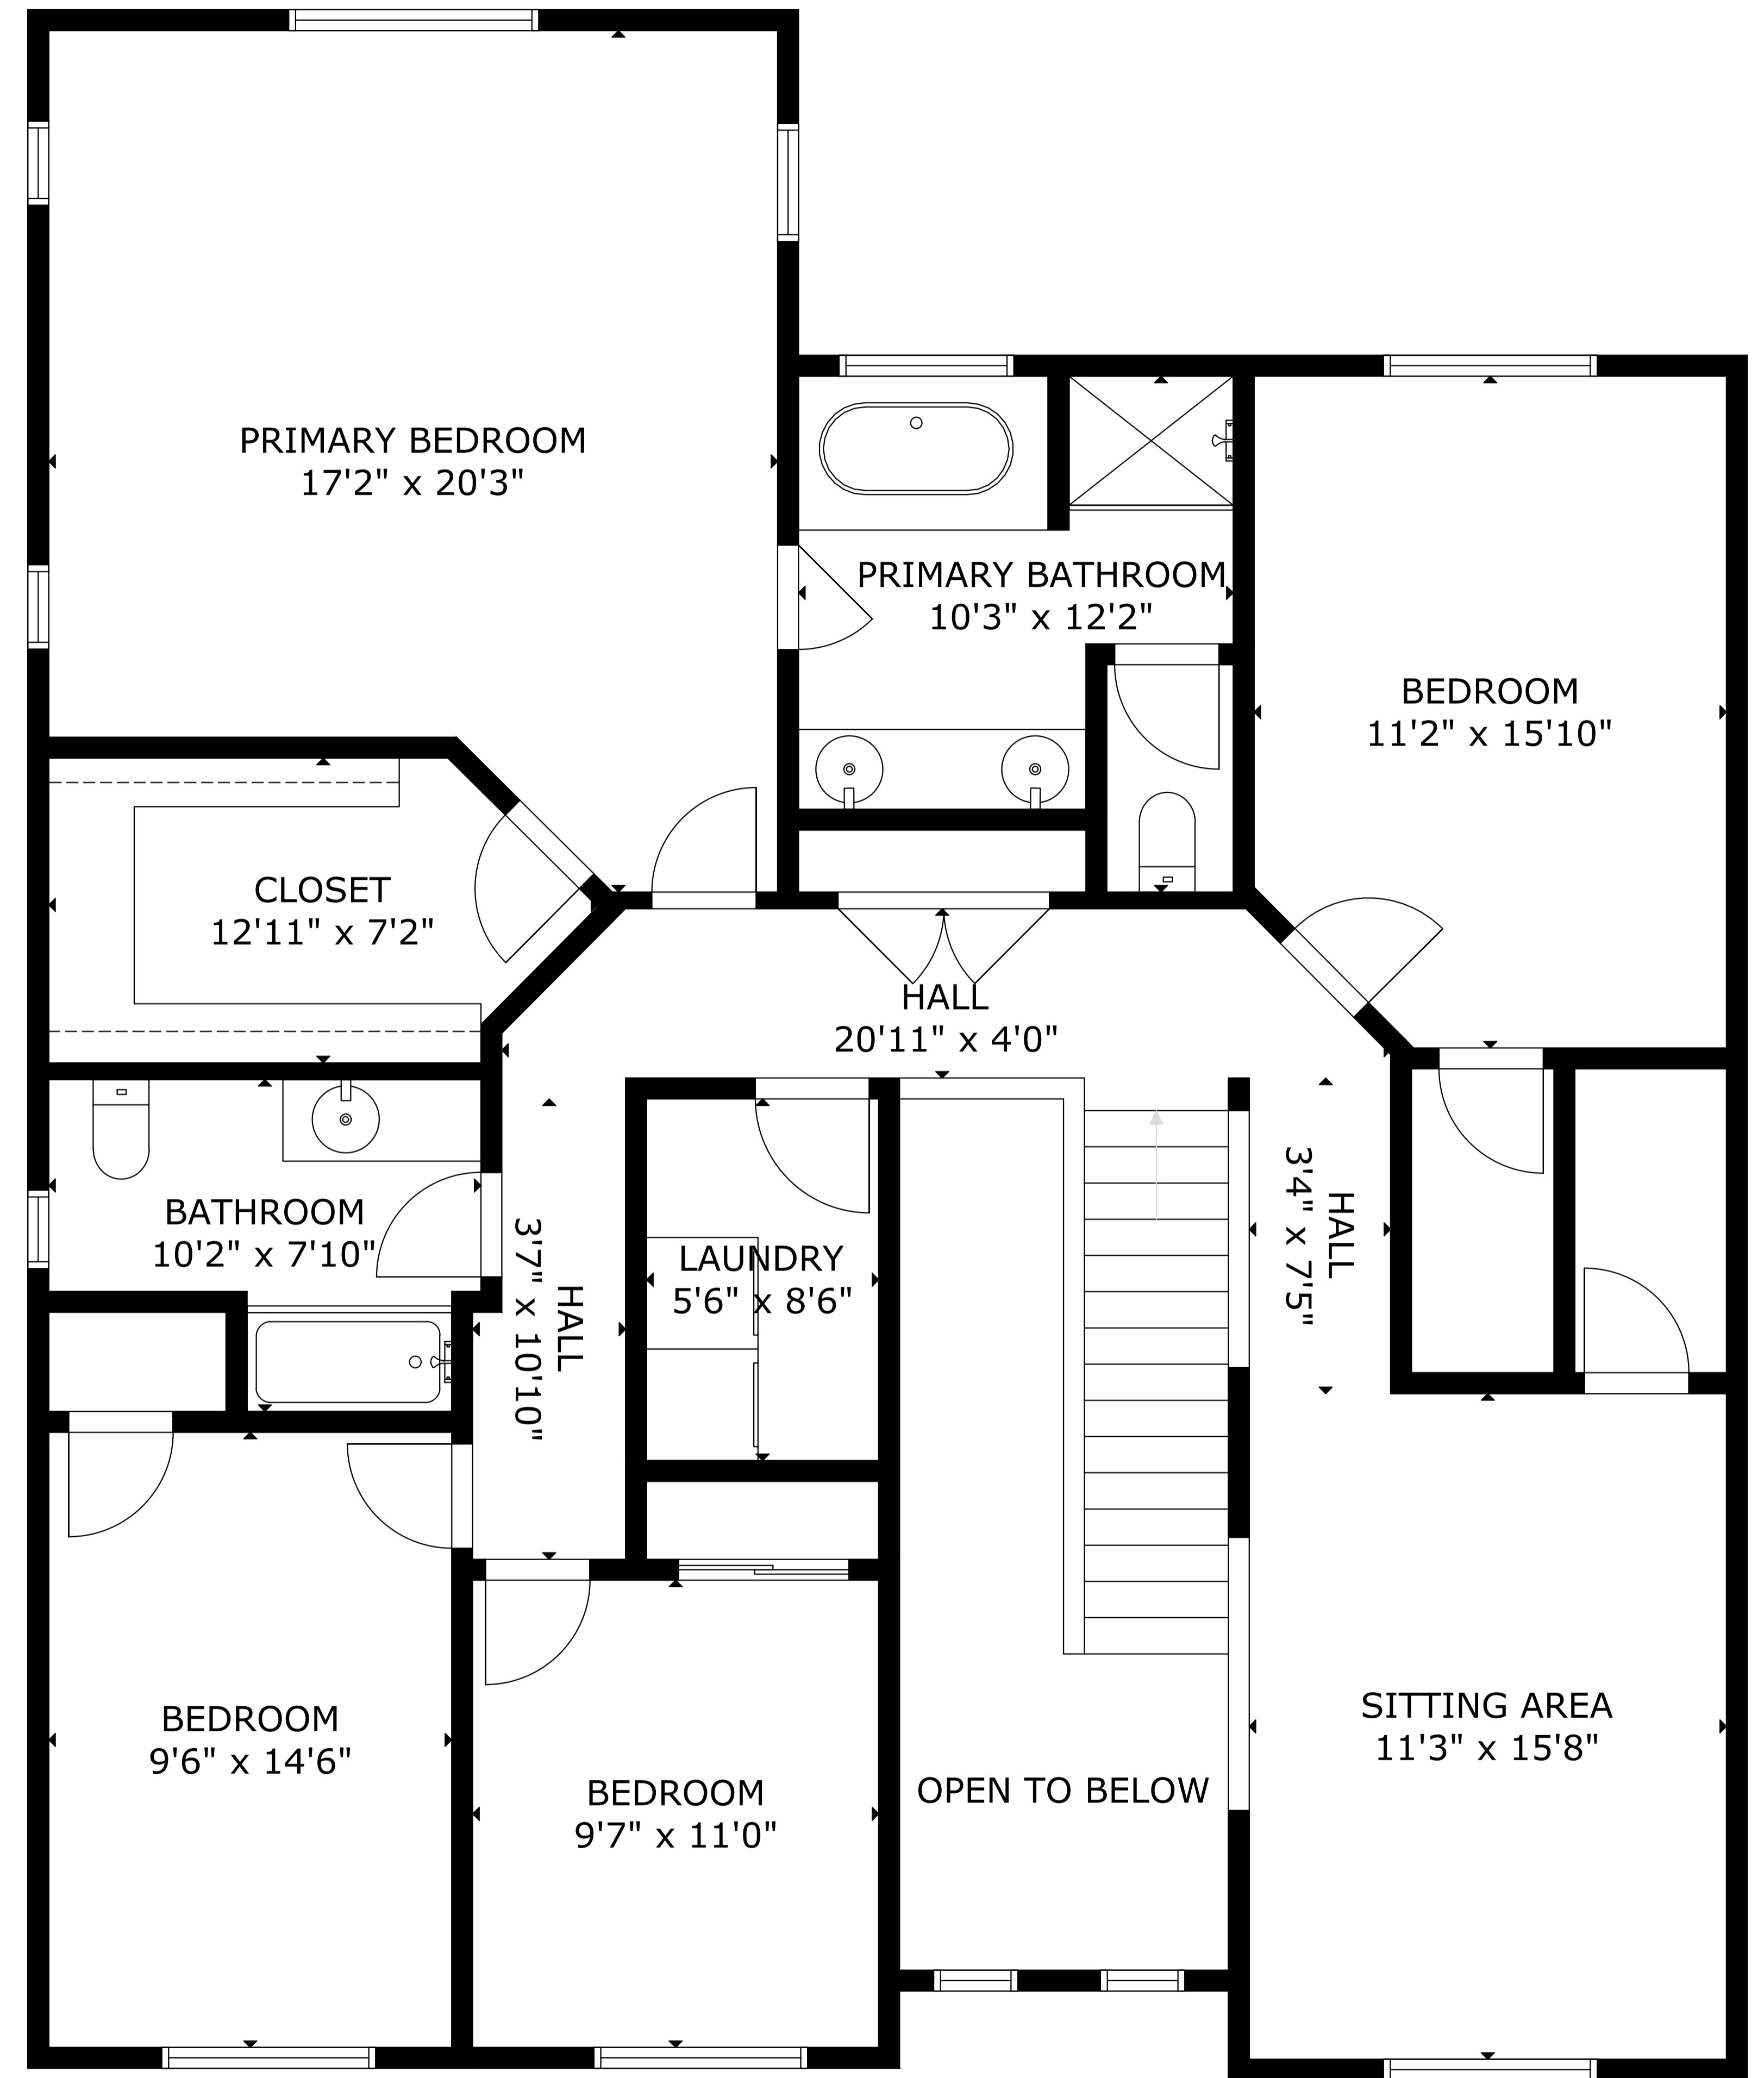

FLOOR 1

FLOOR 2

GROSS INTERNAL AREA
 TOTAL: 2,864 sq ft
 FLOOR 1: 1,290 sq ft, FLOOR 2: 1,574 sq ft
 SIZE AND DIMENSIONS ARE APPROXIMATE, ACTUAL MAY VARY