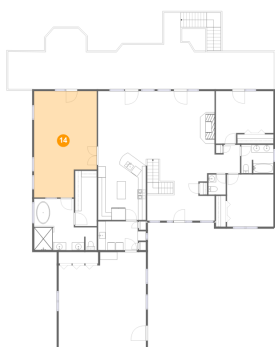

14 Floor 2 - Primary Bedroom

Dimensions: 16'3" x 27'7"
Area: 405 sq. ft
Counted as living area: Yes

Heated: Yes
Finished: Yes
Enclosed: Yes
Contiguous: Yes
Permitted: Yes
Wet space: No
Addition: No
Conversion: No