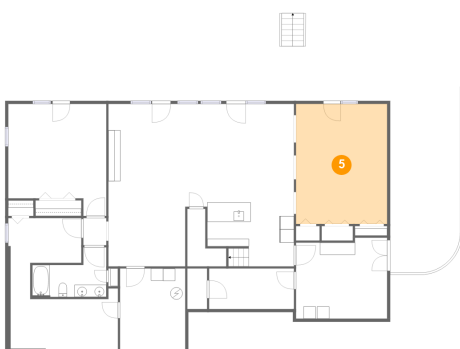

2 Floor 1 - Wet Bar

Dimensions: 14'2" x 9'9"
Area: 126 sq. ft
Counted as living area: Yes

Heated: Yes
Finished: Yes
Enclosed: Yes
Contiguous: Yes
Permitted: Yes
Wet space: No
Addition: No
Conversion: No

759 Boxwood Green Drive, Wirtz, Franklin County,
Virginia, United States, 24184

3 Floor 1 - Utility

Dimensions: 10'8" x 13'4"
Area: 143 sq. ft
Counted as living area: Yes

Heated: Yes
Finished: Yes
Enclosed: Yes
Contiguous: Yes
Permitted: Yes
Wet space: No
Addition: No
Conversion: No

4 Floor 1 - Storage

Dimensions: 13'11" x 6'8"
Area: 92 sq. ft
Counted as living area: No

Heated: No
Finished: No
Enclosed: No
Contiguous: No
Permitted: Yes
Wet space: No
Addition: No
Conversion: No

5 Floor 1 - Billiard Room