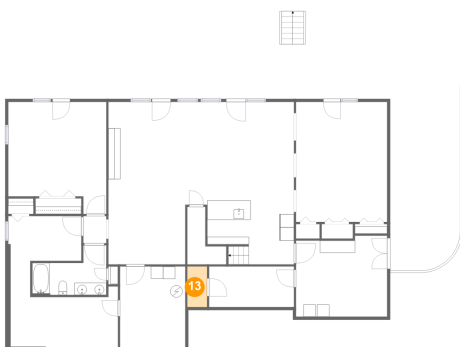

Dimensions: 3'9" x 4'5"
Area: 17 sq. ft
Counted as living area: Yes

Heated: Yes
Finished: Yes
Enclosed: Yes
Contiguous: Yes
Permitted: Yes
Wet space: No
Addition: No
Conversion: No

759 Boxwood Green Drive, Wirtz, Franklin County,
Virginia, United States, 24184

12 Floor 1 - Storage

Dimensions: 17'7" x 14'0"
Area: 167 sq. ft
Counted as living area: No

Heated: No
Finished: No
Enclosed: No
Contiguous: No
Permitted: Yes
Wet space: No
Addition: No
Conversion: No

13 Floor 1 - W.I.C.