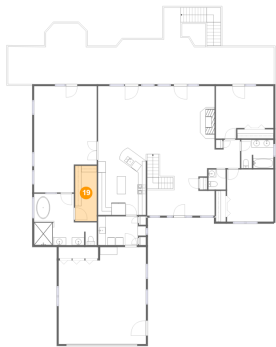

19 Floor 2 - W.I.C.

Dimensions: 5'7" x 14'4"
Area: 81 sq. ft
Counted as living area: Yes

Heated: Yes
Finished: Yes
Enclosed: Yes
Contiguous: Yes
Permitted: Yes
Wet space: No
Addition: No
Conversion: No