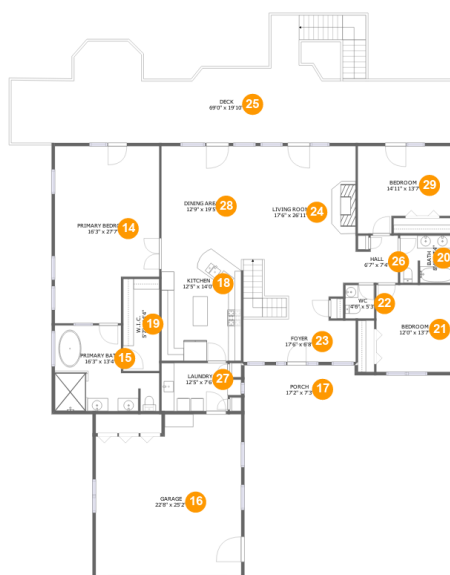

759 Boxwood Green Drive, Wirtz, Franklin County, Virginia, United States, 24184

Room dimensions

Floor 1

Total sqft: 3439

Living area: 1909

| # | | Dimensions | sqft | Counted as living area |
|----|-----------------|----------------|-------------|------------------------|
| 1 | Workshop | 14'11" x 13'3" | 190 sq. ft | No |
| 2 | Wet Bar | 14'2" x 9'9" | 126 sq. ft | Yes |
| 3 | Utility | 10'8" x 13'4" | 143 sq. ft | Yes |
| 4 | Storage | 13'11" x 6'8" | 92 sq. ft | No |
| 5 | Billiard Room | 14'11" x 19'8" | 293 sq. ft | Yes |
| 6 | Covered Patio | 76'5" x 38'1" | 1033 sq. ft | No |
| 7 | Bedroom | 16'1" x 18'4" | 259 sq. ft | Yes |
| 8 | Recreation Room | 30'5" x 26'7" | 634 sq. ft | Yes |
| 9 | Bath | 12'2" x 8'2" | 74 sq. ft | Yes |
| 10 | Office | 12'0" x 7'4" | 87 sq. ft | Yes |
| 11 | Hall | 3'9" x 4'5" | 17 sq. ft | Yes |

759 Boxwood Green Drive, Wirtz, Franklin County, Virginia, United States, 24184

Room dimensions

Floor 2

Total sqft: 4024 Living area: 2433

| # | | Dimensions | sqft | Counted as living area |
|----|-----------------|----------------|------------|------------------------|
| 14 | Primary Bedroom | 16'3" x 27'7" | 405 sq. ft | Yes |
| 15 | Primary Bath | 16'3" x 13'4" | 171 sq. ft | Yes |
| 16 | Garage | 22'8" x 25'2" | 532 sq. ft | No |
| 17 | Porch | 17'2" x 7'3" | 124 sq. ft | No |
| 18 | Kitchen | 12'5" x 14'0" | 173 sq. ft | Yes |
| 19 | W.I.C. | 5'7" x 14'4" | 81 sq. ft | Yes |
| 20 | Bath | 8'4" x 7'4" | 60 sq. ft | Yes |
| 21 | Bedroom | 12'0" x 13'7" | 163 sq. ft | Yes |
| 22 | WC | 4'6" x 5'3" | 23 sq. ft | Yes |
| 23 | Foyer | 17'6" x 6'8" | 115 sq. ft | Yes |
| 24 | Living Room | 17'6" x 26'11" | 451 sq. ft | Yes |