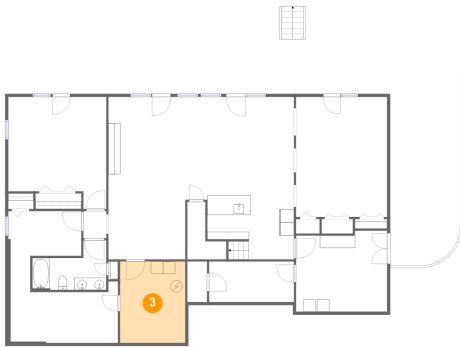

759 Boxwood Green Drive, Wirtz, Franklin County,
Virginia, United States, 24184

3 Floor 1 - Utility

Dimensions: 10'8" x 13'4"
Area: 143 sq. ft
Counted as living area: Yes

Heated: Yes
Finished: Yes
Enclosed: Yes
Contiguous: Yes
Permitted: Yes
Wet space: No
Addition: No
Conversion: No