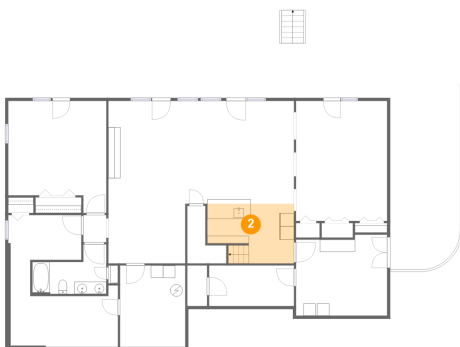

**759 Boxwood Green Drive, Wirtz, Franklin County,
Virginia, United States, 24184**

1 Floor 1 - Workshop

Dimensions: 14'11" x 13'3"
Area: 190 sq. ft
Counted as living area: No

Heated: No
Finished: No
Enclosed: Yes
Contiguous: No
Permitted: Yes
Wet space: No
Addition: No
Conversion: No

2 Floor 1 - Wet Bar

Dimensions: 14'2" x 9'9"
Area: 126 sq. ft
Counted as living area: Yes

Heated: Yes
Finished: Yes
Enclosed: Yes
Contiguous: Yes
Permitted: Yes
Wet space: No
Addition: No
Conversion: No