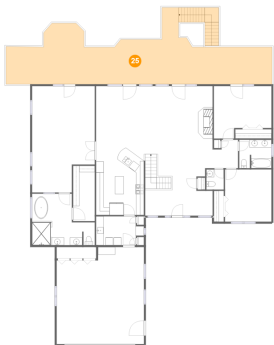

25 Floor 2 - Deck

Dimensions: 69'0" x 19'10"
Area: 861 sq. ft
Counted as living area: No

Heated: No
Finished: Yes
Enclosed: No
Contiguous: Yes
Permitted: Yes
Wet space: No
Addition: No
Conversion: No