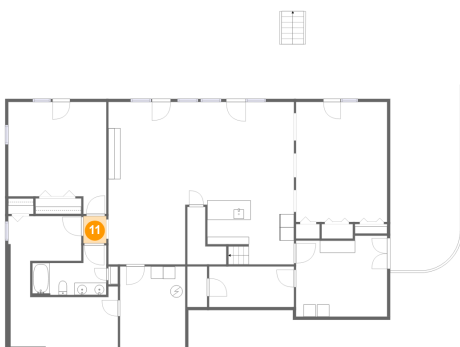

**759 Boxwood Green Drive, Wirtz, Franklin County,
Virginia, United States, 24184**

9 Floor 1 - Bath

Dimensions: 12'2" x 8'2"
Area: 74 sq. ft
Counted as living area: Yes

Heated: Yes
Finished: Yes
Enclosed: Yes
Contiguous: Yes
Permitted: Yes
Wet space: Yes
Addition: No
Conversion: No

10 Floor 1 - Office

Dimensions: 12'0" x 7'4"
Area: 87 sq. ft
Counted as living area: Yes

Heated: Yes
Finished: Yes
Enclosed: Yes
Contiguous: Yes
Permitted: Yes
Wet space: No
Addition: No
Conversion: No

11 Floor 1 - Hall