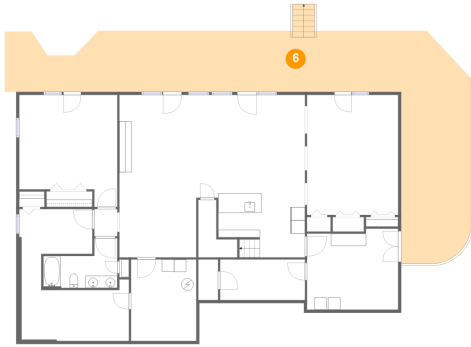

**759 Boxwood Green Drive, Wirtz, Franklin County,
Virginia, United States, 24184**

6 Floor 1 - Covered Patio

Dimensions: 76'5" x 38'1"
Area: 1033 sq. ft
Counted as living area: No

Heated: No
Finished: Yes
Enclosed: No
Contiguous: Yes
Permitted: Yes
Wet space: No
Addition: No
Conversion: No