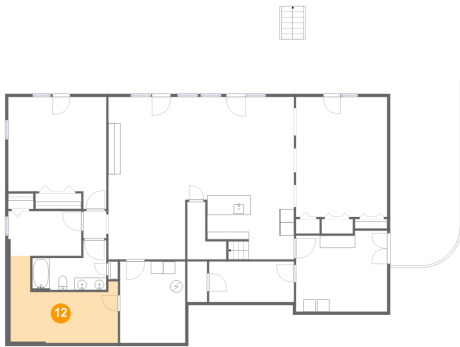

759 Boxwood Green Drive, Wirtz, Franklin County,
Virginia, United States, 24184

12 Floor 1 - Storage

Dimensions: 17'7" x 14'0"
Area: 167 sq. ft
Counted as living area: No

Heated: No
Finished: No
Enclosed: No
Contiguous: No
Permitted: Yes
Wet space: No
Addition: No
Conversion: No