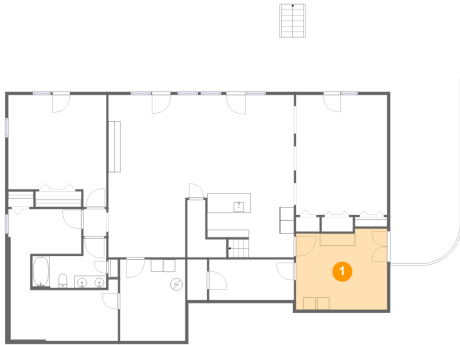

**759 Boxwood Green Drive, Wirtz, Franklin County,
Virginia, United States, 24184**

1 Floor 1 - Workshop

Dimensions: 14'11" x 13'3"
Area: 190 sq. ft
Counted as living area: No

Heated: No
Finished: No
Enclosed: Yes
Contiguous: No
Permitted: Yes
Wet space: No
Addition: No
Conversion: No