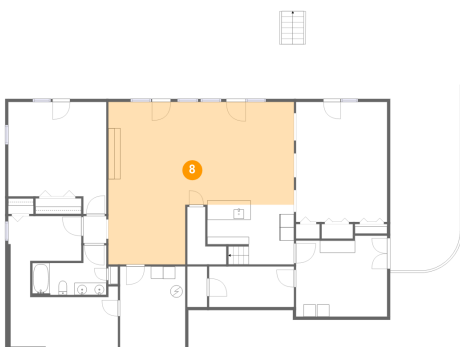

8 Floor 1 - Recreation Room

Dimensions: 30'5" x 26'7"
Area: 634 sq. ft
Counted as living area: Yes

Heated: Yes
Finished: Yes
Enclosed: Yes
Contiguous: Yes
Permitted: Yes
Wet space: No
Addition: No
Conversion: No