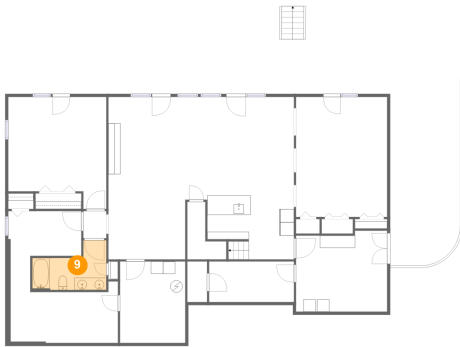

**759 Boxwood Green Drive, Wirtz, Franklin County,
Virginia, United States, 24184**

9 Floor 1 - Bath

Dimensions: 12'2" x 8'2"
Area: 74 sq. ft
Counted as living area: Yes

Heated: Yes
Finished: Yes
Enclosed: Yes
Contiguous: Yes
Permitted: Yes
Wet space: Yes
Addition: No
Conversion: No