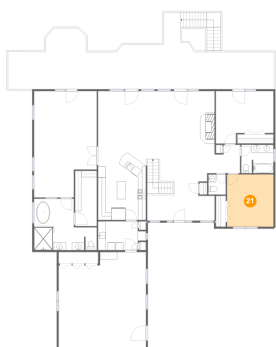

759 Boxwood Green Drive, Wirtz, Franklin County,
Virginia, United States, 24184

21 Floor 2 - Bedroom

Dimensions: 12'0" x 13'7"
Area: 163 sq. ft
Counted as living area: Yes

Heated: Yes
Finished: Yes
Enclosed: Yes
Contiguous: Yes
Permitted: Yes
Wet space: No
Addition: No
Conversion: No