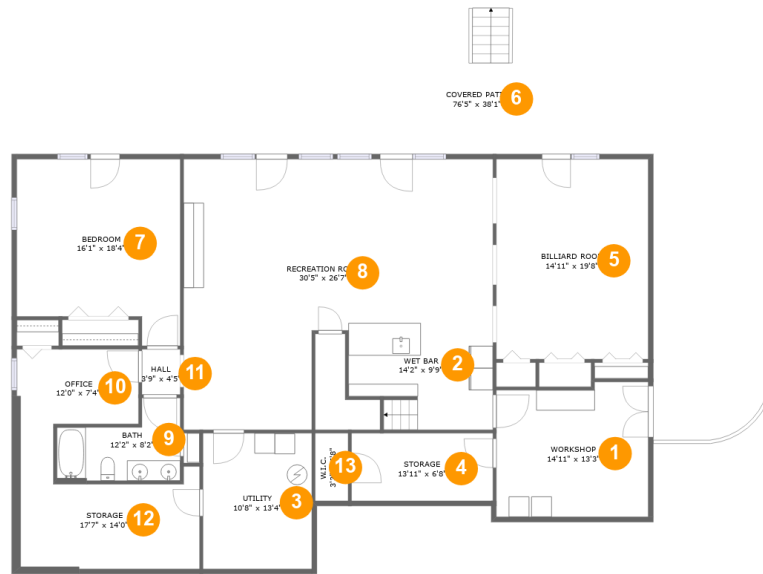

759 Boxwood Green Drive, Wirtz, Franklin County, Virginia, United States, 24184

Room dimensions

Floor 1

Total sqft: 3439

Living area: 1909

| # | | Dimensions | sqft | Counted as living area |
|----|-----------------|----------------|-------------|------------------------|
| 1 | Workshop | 14'11" x 13'3" | 190 sq. ft | No |
| 2 | Wet Bar | 14'2" x 9'9" | 126 sq. ft | Yes |
| 3 | Utility | 10'8" x 13'4" | 143 sq. ft | Yes |
| 4 | Storage | 13'11" x 6'8" | 92 sq. ft | No |
| 5 | Billiard Room | 14'11" x 19'8" | 293 sq. ft | Yes |
| 6 | Covered Patio | 76'5" x 38'1" | 1033 sq. ft | No |
| 7 | Bedroom | 16'1" x 18'4" | 259 sq. ft | Yes |
| 8 | Recreation Room | 30'5" x 26'7" | 634 sq. ft | Yes |
| 9 | Bath | 12'2" x 8'2" | 74 sq. ft | Yes |
| 10 | Office | 12'0" x 7'4" | 87 sq. ft | Yes |
| 11 | Hall | 3'9" x 4'5" | 17 sq. ft | Yes |

2 Floor 1 - Wet Bar

Dimensions: 14'2" x 9'9"
Area: 126 sq. ft
Counted as living area: Yes

Heated: Yes
Finished: Yes
Enclosed: Yes
Contiguous: Yes
Permitted: Yes
Wet space: No
Addition: No
Conversion: No