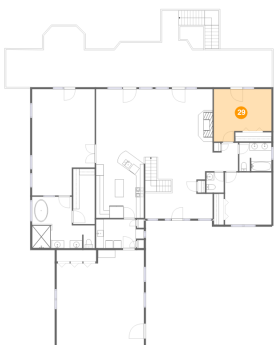

29 Floor 2 - Bedroom

Dimensions: 14'11" x 13'7"
Area: 176 sq. ft
Counted as living area: Yes

Heated: Yes
Finished: Yes
Enclosed: Yes
Contiguous: Yes
Permitted: Yes
Wet space: No
Addition: No
Conversion: No