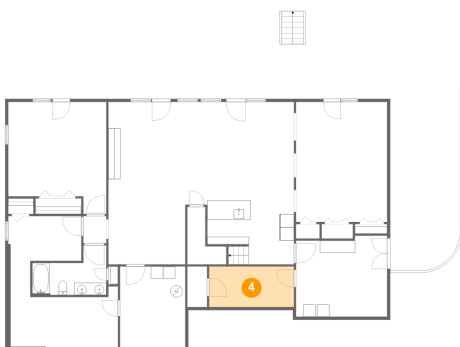

2 Floor 1 - Wet Bar

Dimensions: 14'2" x 9'9"
Area: 126 sq. ft
Counted as living area: Yes

Heated: Yes
Finished: Yes
Enclosed: Yes
Contiguous: Yes
Permitted: Yes
Wet space: No
Addition: No
Conversion: No

4 Floor 1 - Storage

Dimensions: 13'11" x 6'8"
Area: 92 sq. ft
Counted as living area: No

Heated: No
Finished: No
Enclosed: No
Contiguous: No
Permitted: Yes
Wet space: No
Addition: No
Conversion: No

5 Floor 1 - Billiard Room