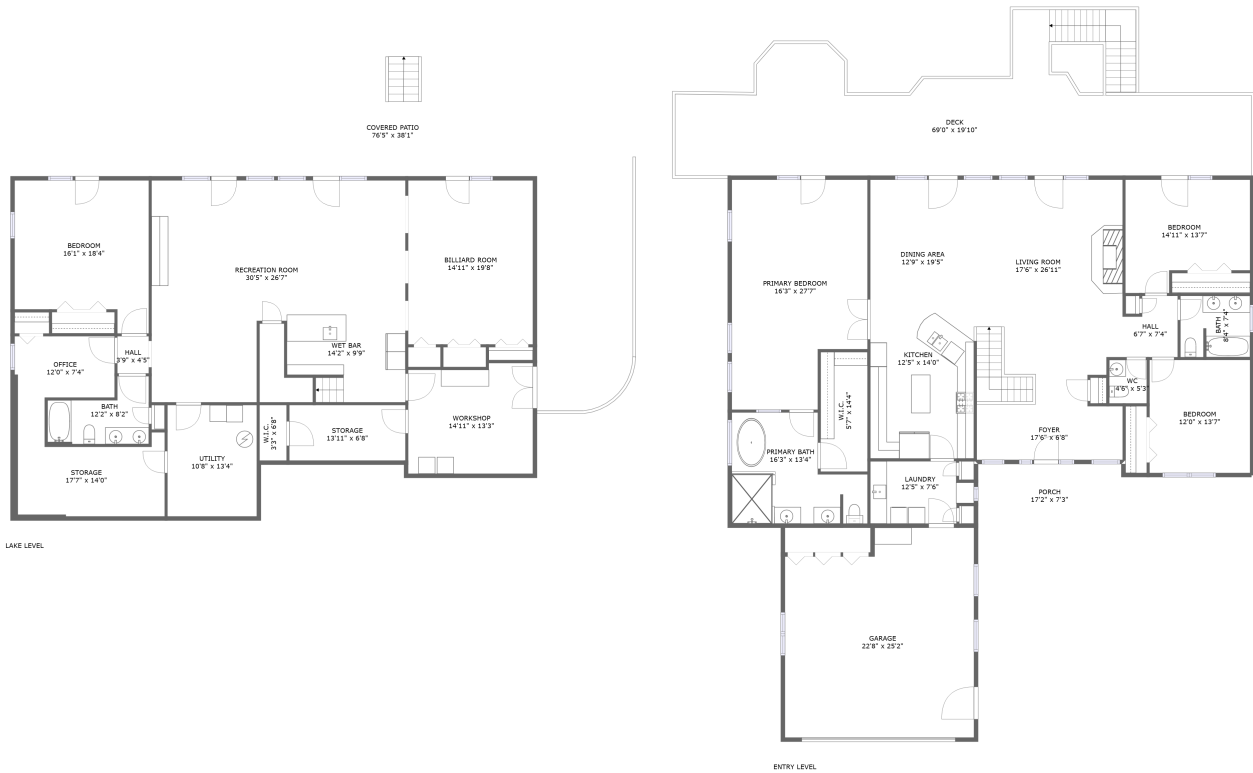

759 Boxwood Green Drive, Wirtz, Franklin County, Virginia, United States, 24184

Property summary

1 Garages   **4** Bedrooms   **3** Bathrooms   **1** Half baths

2 Floors   **4,342** Gross living area sqft   **7,463** Total sqft