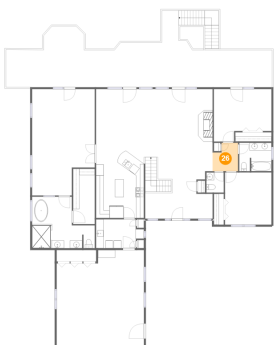

26 Floor 2 - Hall

Dimensions: 6'7" x 7'4"
Area: 43 sq. ft
Counted as living area: Yes

Heated: Yes
Finished: Yes
Enclosed: Yes
Contiguous: Yes
Permitted: Yes
Wet space: No
Addition: No
Conversion: No