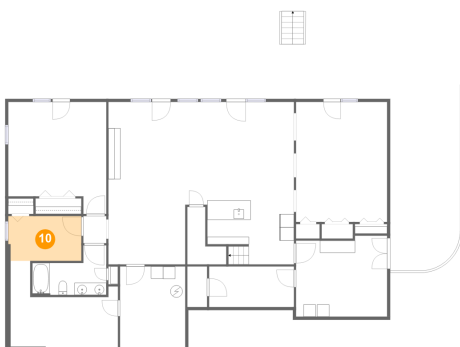

**759 Boxwood Green Drive, Wirtz, Franklin County,
Virginia, United States, 24184**

9 Floor 1 - Bath

Dimensions: 12'2" x 8'2"
Area: 74 sq. ft
Counted as living area: Yes

Heated: Yes
Finished: Yes
Enclosed: Yes
Contiguous: Yes
Permitted: Yes
Wet space: Yes
Addition: No
Conversion: No

10 Floor 1 - Office

Dimensions: 12'0" x 7'4"
Area: 87 sq. ft
Counted as living area: Yes

Heated: Yes
Finished: Yes
Enclosed: Yes
Contiguous: Yes
Permitted: Yes
Wet space: No
Addition: No
Conversion: No

11 Floor 1 - Hall