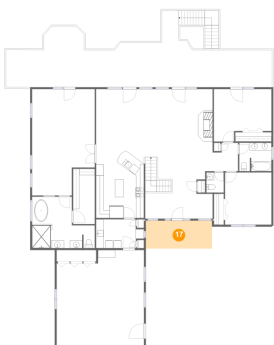

17 Floor 2 - Porch

Dimensions: 17'2" x 7'3"
Area: 124 sq. ft
Counted as living area: No

Heated: No
Finished: Yes
Enclosed: No
Contiguous: Yes
Permitted: Yes
Wet space: No
Addition: No
Conversion: No