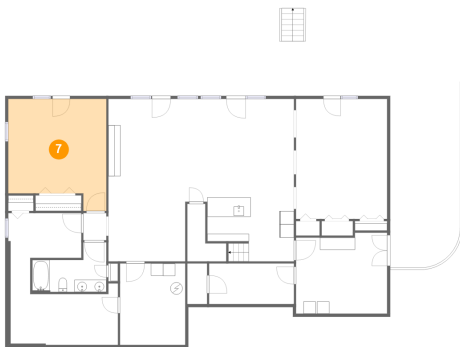

7 Floor 1 - Bedroom

Dimensions: 16'1" x 18'4"
Area: 259 sq. ft
Counted as living area: Yes

Heated: Yes
Finished: Yes
Enclosed: Yes
Contiguous: Yes
Permitted: Yes
Wet space: No
Addition: No
Conversion: No