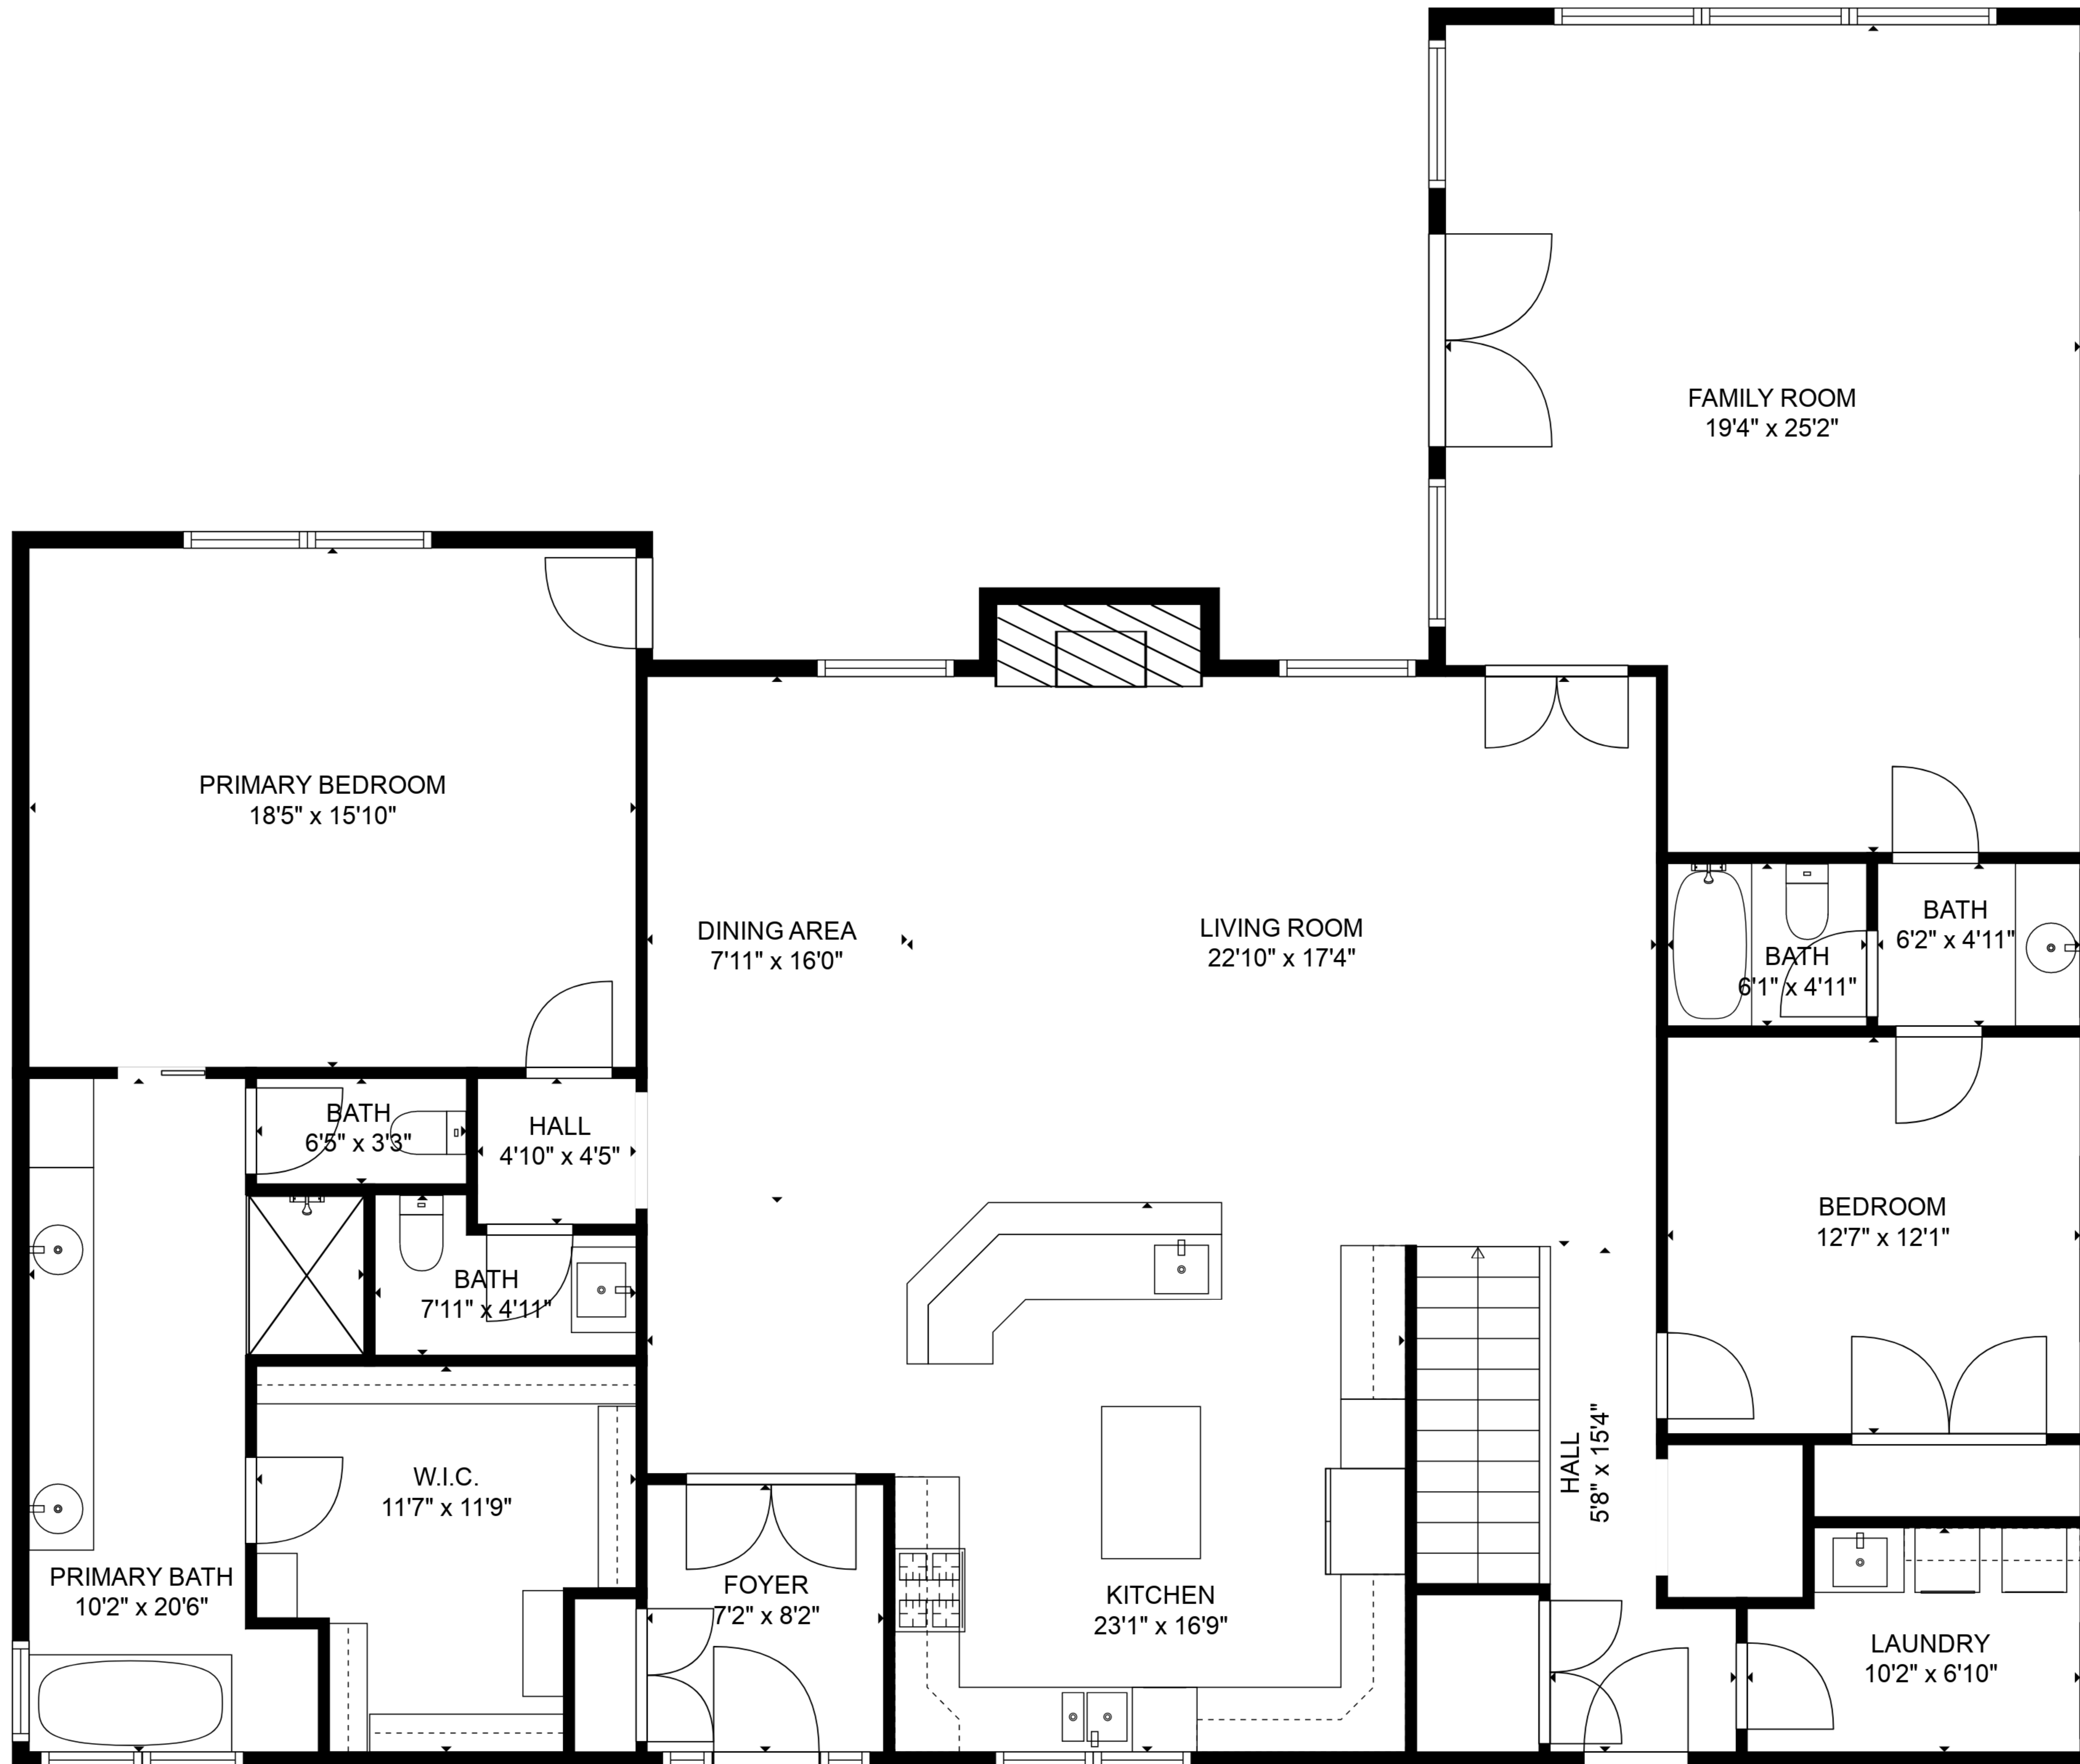

TOTAL: 4438 sq. ft  
 FLOOR 1: 1933 sq. ft, FLOOR 2: 2505 sq. ft  
 EXCLUDED AREAS: STORAGE: 89 sq. ft, FIREPLACE: 16 sq. ft

TOTAL: 4438 sq. ft  
 FLOOR 1: 1933 sq. ft, FLOOR 2: 2505 sq. ft  
 EXCLUDED AREAS: STORAGE: 89 sq. ft, FIREPLACE: 16 sq. ft

TOTAL: 4438 sq. ft  
 FLOOR 1: 1933 sq. ft, FLOOR 2: 2505 sq. ft  
 EXCLUDED AREAS: STORAGE: 89 sq. ft, FIREPLACE: 16 sq. ft