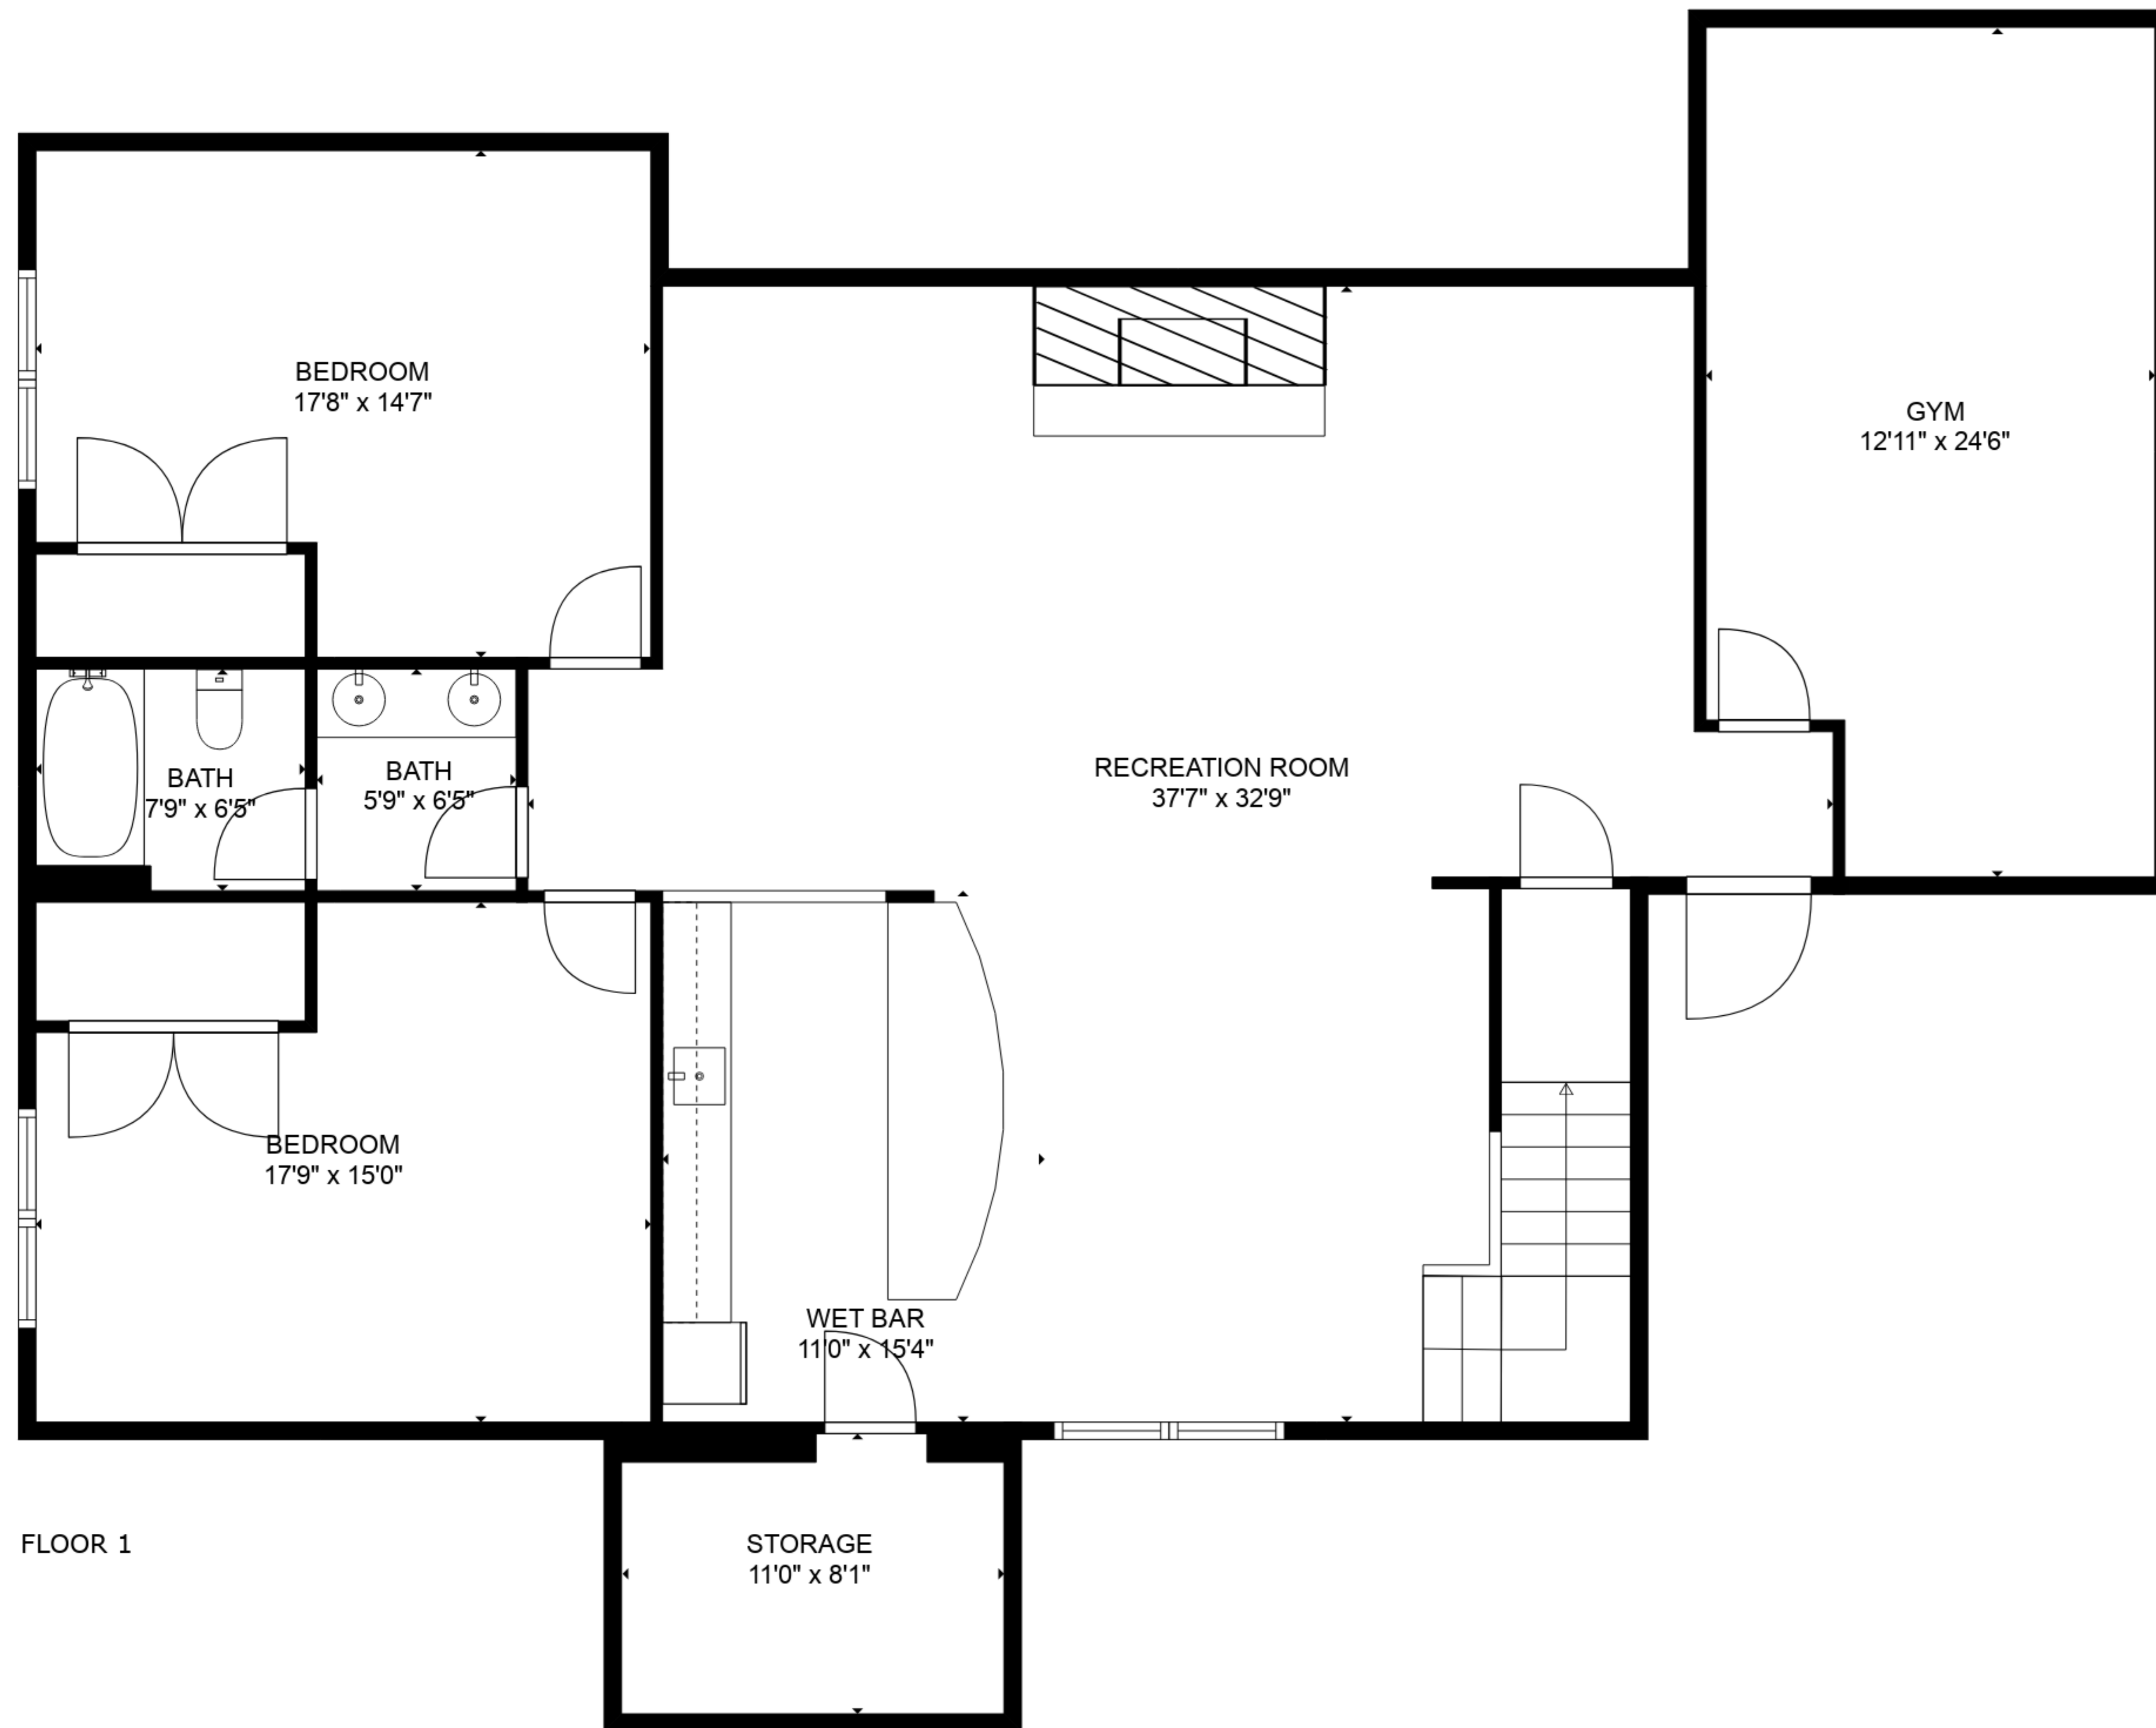

TOTAL: 4438 sq. ft  
 FLOOR 1: 1933 sq. ft, FLOOR 2: 2505 sq. ft  
 EXCLUDED AREAS: STORAGE: 89 sq. ft, FIREPLACE: 16 sq. ft

TOTAL: 4438 sq. ft  
 FLOOR 1: 1933 sq. ft, FLOOR 2: 2505 sq. ft  
 EXCLUDED AREAS: STORAGE: 89 sq. ft, FIREPLACE: 16 sq. ft

TOTAL: 4438 sq. ft  
 FLOOR 1: 1933 sq. ft, FLOOR 2: 2505 sq. ft  
 EXCLUDED AREAS: STORAGE: 89 sq. ft, FIREPLACE: 16 sq. ft