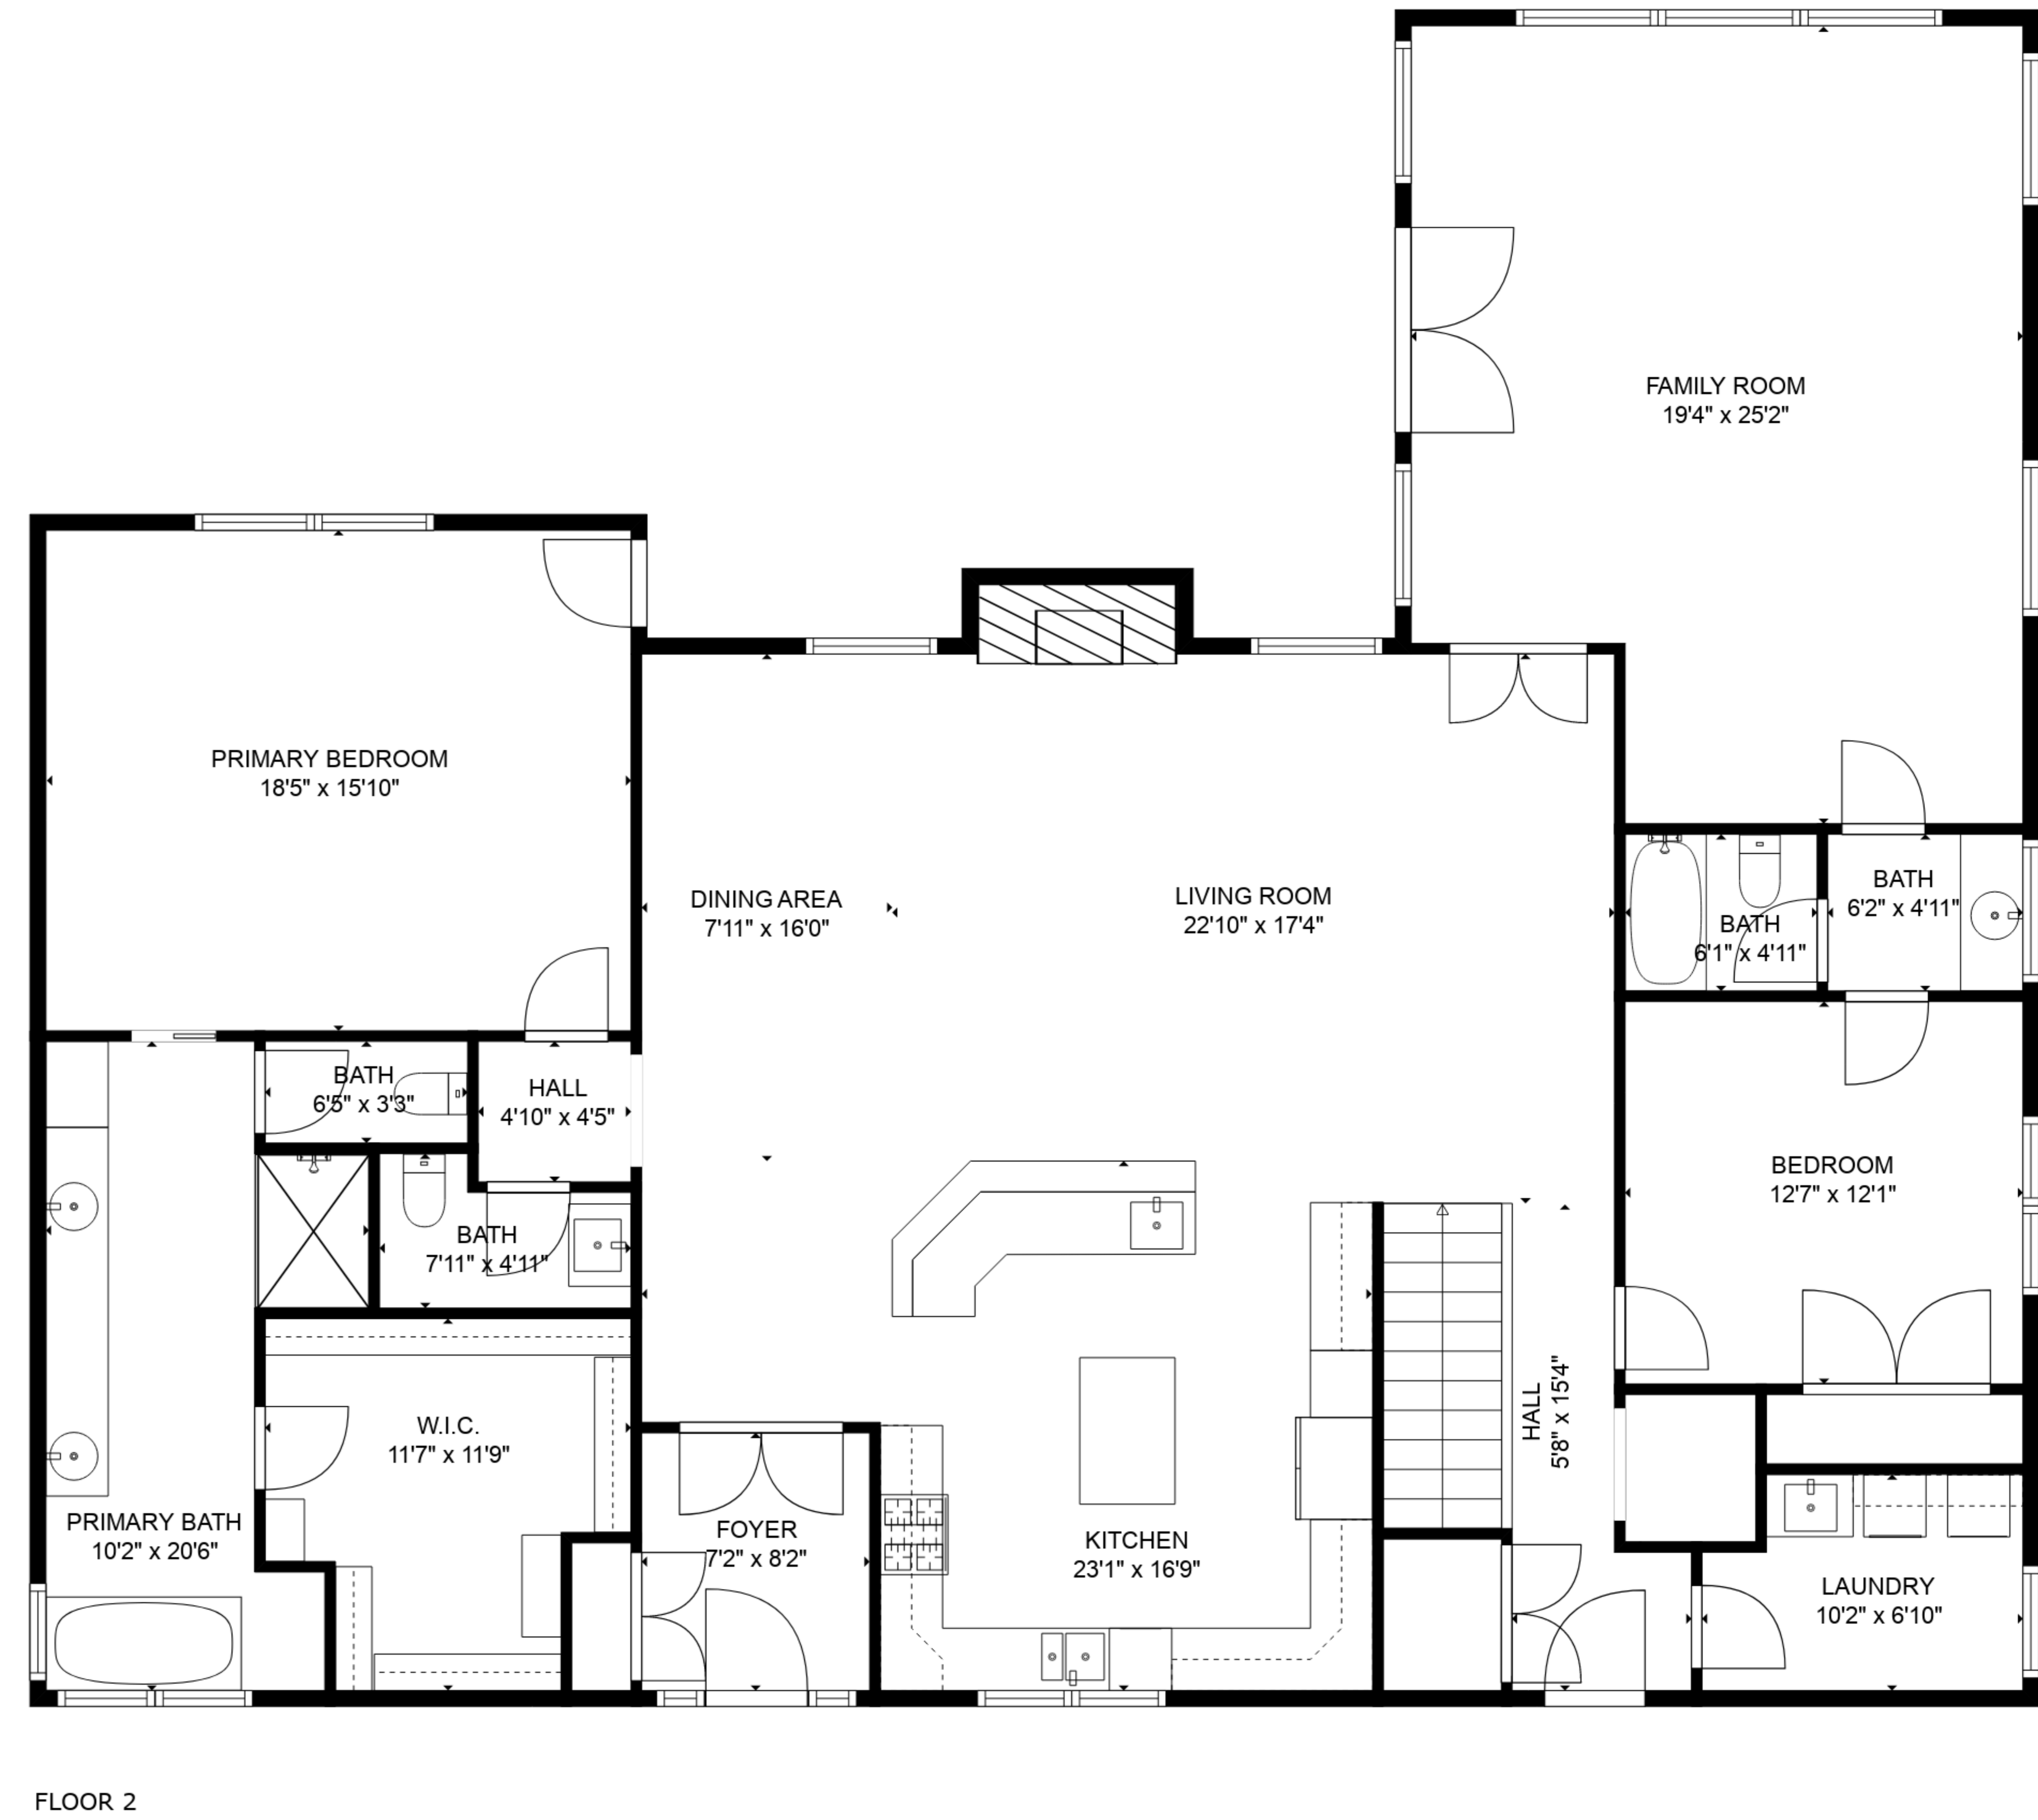

TOTAL: 4438 sq. ft  
 FLOOR 1: 1933 sq. ft, FLOOR 2: 2505 sq. ft  
 EXCLUDED AREAS: STORAGE: 89 sq. ft, FIREPLACE: 16 sq. ft

TOTAL: 4438 sq. ft  
 FLOOR 1: 1933 sq. ft, FLOOR 2: 2505 sq. ft  
 EXCLUDED AREAS: STORAGE: 89 sq. ft, FIREPLACE: 16 sq. ft

TOTAL: 4438 sq. ft  
 FLOOR 1: 1933 sq. ft, FLOOR 2: 2505 sq. ft  
 EXCLUDED AREAS: STORAGE: 89 sq. ft, FIREPLACE: 16 sq. ft