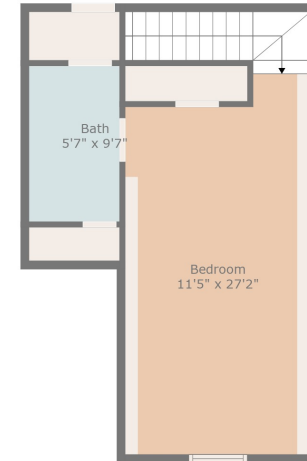

Floor 1

Floor 2

TOTAL: 2486 sq. ft

FLOOR 1: 2119 sq. ft, FLOOR 2: 367 sq. ft

EXCLUDED AREAS: STORAGE: 36 sq. ft, GARAGE: 569 sq. ft, SCREENED PORCH: 428 sq. ft, PORCH: 169 sq. ft, LOW CEILING: 33 sq. ft

Measurements Are Calculated By Cubicasa Technology. Deemed Highly Reliable But Not Guaranteed.

TOTAL: 2486 sq. ft

FLOOR 1: 2119 sq. ft, FLOOR 2: 367 sq. ft

EXCLUDED AREAS: STORAGE: 36 sq. ft, GARAGE: 569 sq. ft, SCREENED PORCH: 428 sq. ft,
 PORCH: 169 sq. ft, LOW CEILING: 33 sq. ft

Measurements Are Calculated By Cubicasa Technology. Deemed Highly Reliable But Not Guaranteed.