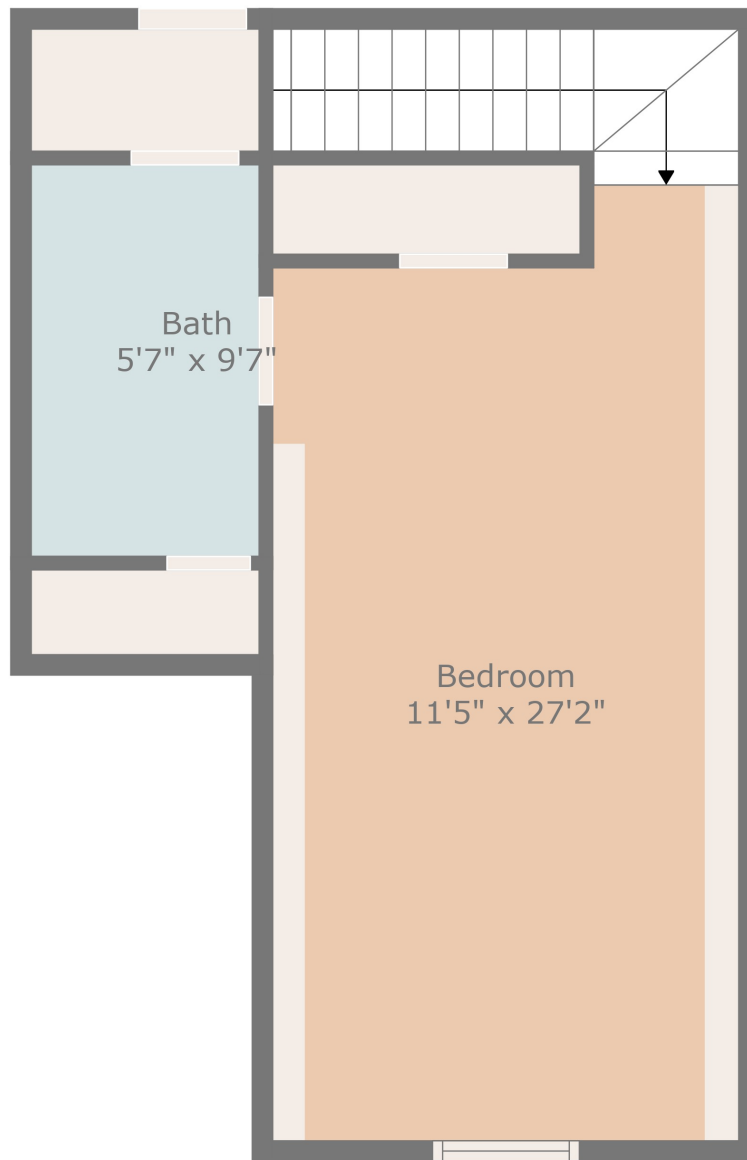

Floor 1

Floor 2

TOTAL: 2486 sq. ft

FLOOR 1: 2119 sq. ft, FLOOR 2: 367 sq. ft

EXCLUDED AREAS: STORAGE: 36 sq. ft, GARAGE: 569 sq. ft, SCREENED PORCH: 428 sq. ft, PORCH: 169 sq. ft, LOW CEILING: 33 sq. ft

Measurements Are Calculated By Cubicasa Technology. Deemed Highly Reliable But Not Guaranteed.

TOTAL: 2486 sq. ft

FLOOR 1: 2119 sq. ft, FLOOR 2: 367 sq. ft

EXCLUDED AREAS: STORAGE: 36 sq. ft, GARAGE: 569 sq. ft, SCREENED PORCH: 428 sq. ft,
 PORCH: 169 sq. ft, LOW CEILING: 33 sq. ft

Measurements Are Calculated By Cubicasa Technology. Deemed Highly Reliable But Not Guaranteed.