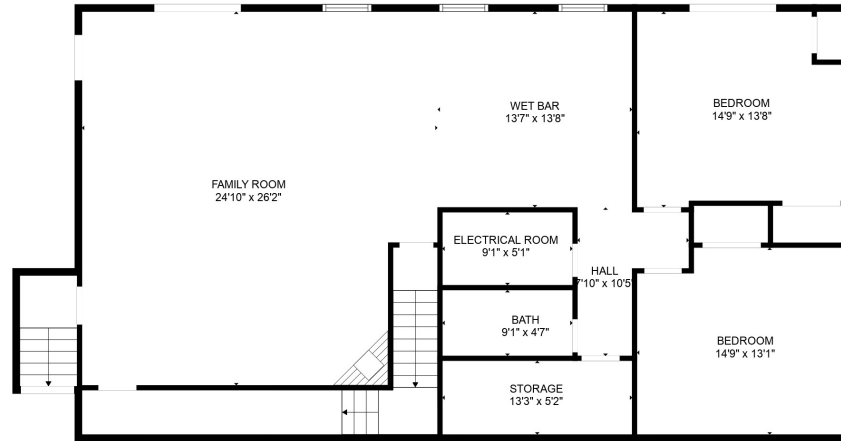

FLOOR 2

FLOOR 1

Total scanned area: 4663 sq. ft

Total scanned area: 4663 sq. ft

MEASUREMENTS ARE CALCULATED BY CUBICASA TECHNOLOGY. DEEMED HIGHLY RELIABLE BUT NOT GUARANTEED.

Total scanned area: 4663 sq. ft