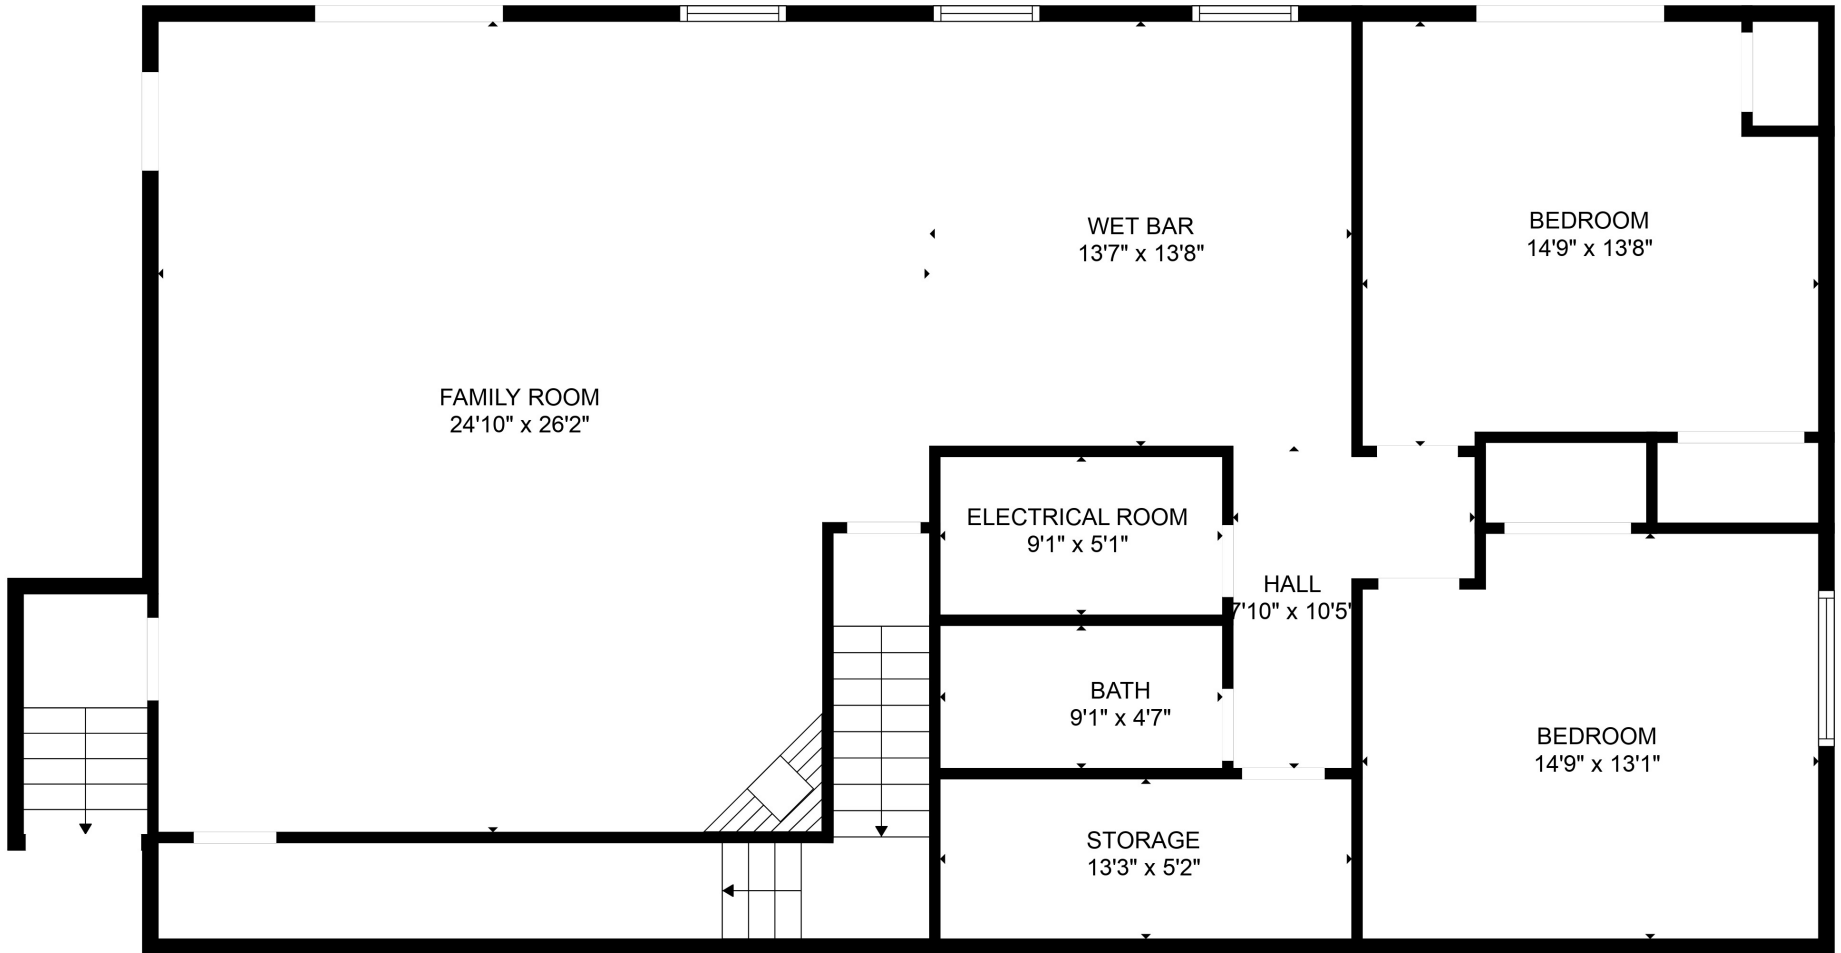

FLOOR 2

FLOOR 1

Total scanned area: 4663 sq. ft

Total scanned area: 4663 sq. ft

MEASUREMENTS ARE CALCULATED BY CUBICASA TECHNOLOGY. DEEMED HIGHLY RELIABLE BUT NOT GUARANTEED.

Total scanned area: 4663 sq. ft