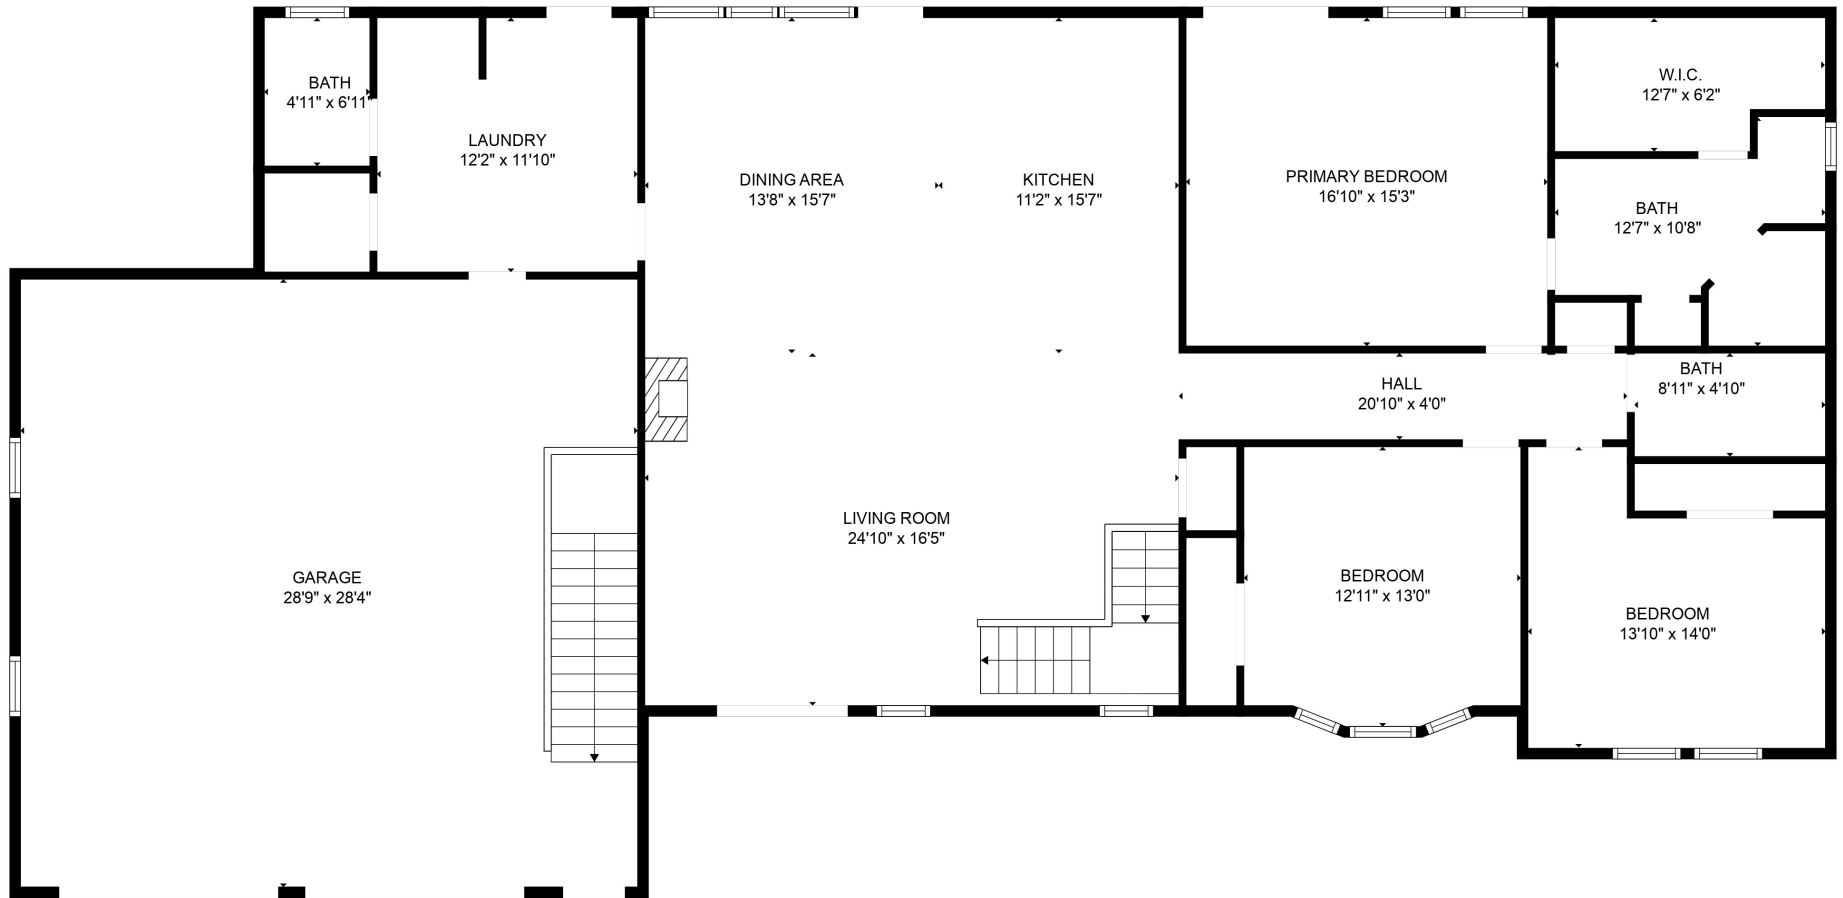

FLOOR 2

FLOOR 1

Total scanned area: 4663 sq. ft

Total scanned area: 4663 sq. ft

MEASUREMENTS ARE CALCULATED BY CUBICASA TECHNOLOGY. DEEMED HIGHLY RELIABLE BUT NOT GUARANTEED.

Total scanned area: 4663 sq. ft

MEASUREMENTS ARE CALCULATED BY CUBICASA TECHNOLOGY. DEEMED HIGHLY RELIABLE BUT NOT GUARANTEED.