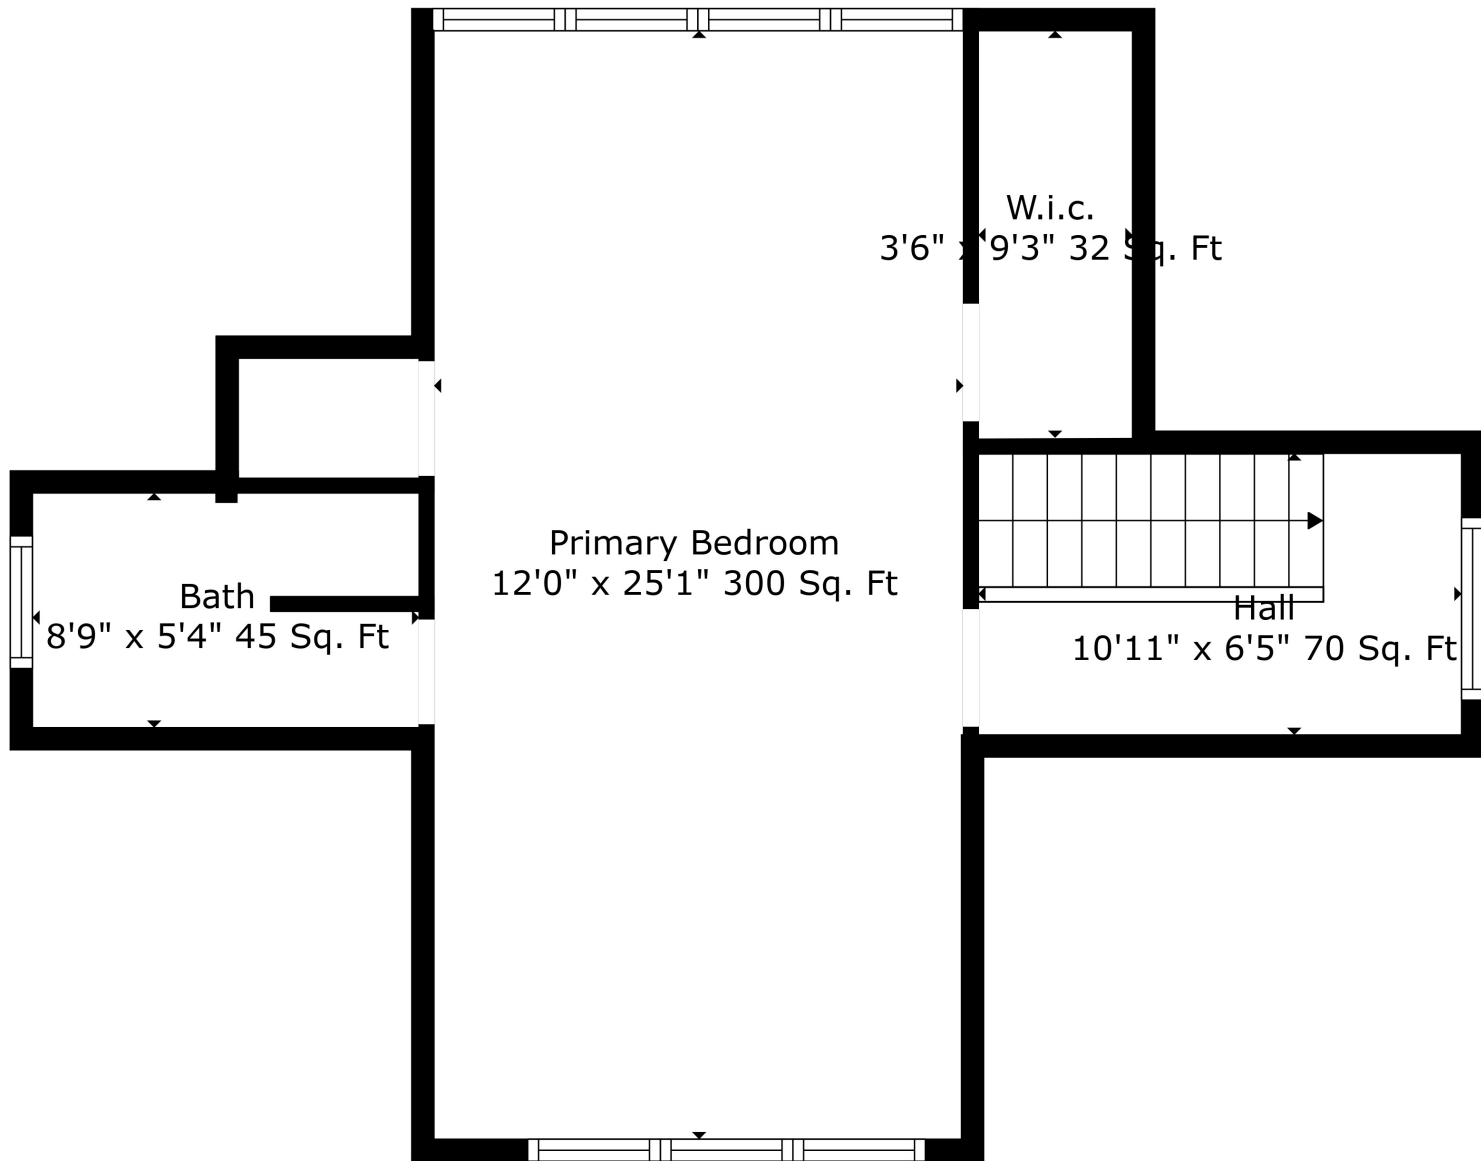

Floor 2

Floor 3

Floor 1

Total scanned area: 3015 sq. ft

Measurements Are Deemed Highly Reliable But Not Guaranteed.

Total scanned area: 3015 sq. ft

Measurements Are Deemed Highly Reliable But Not Guaranteed.

Total scanned area: 3015 sq. ft

Measurements Are Deemed Highly Reliable But Not Guaranteed.

Total scanned area: 3015 sq. ft

Measurements Are Deemed Highly Reliable But Not Guaranteed.