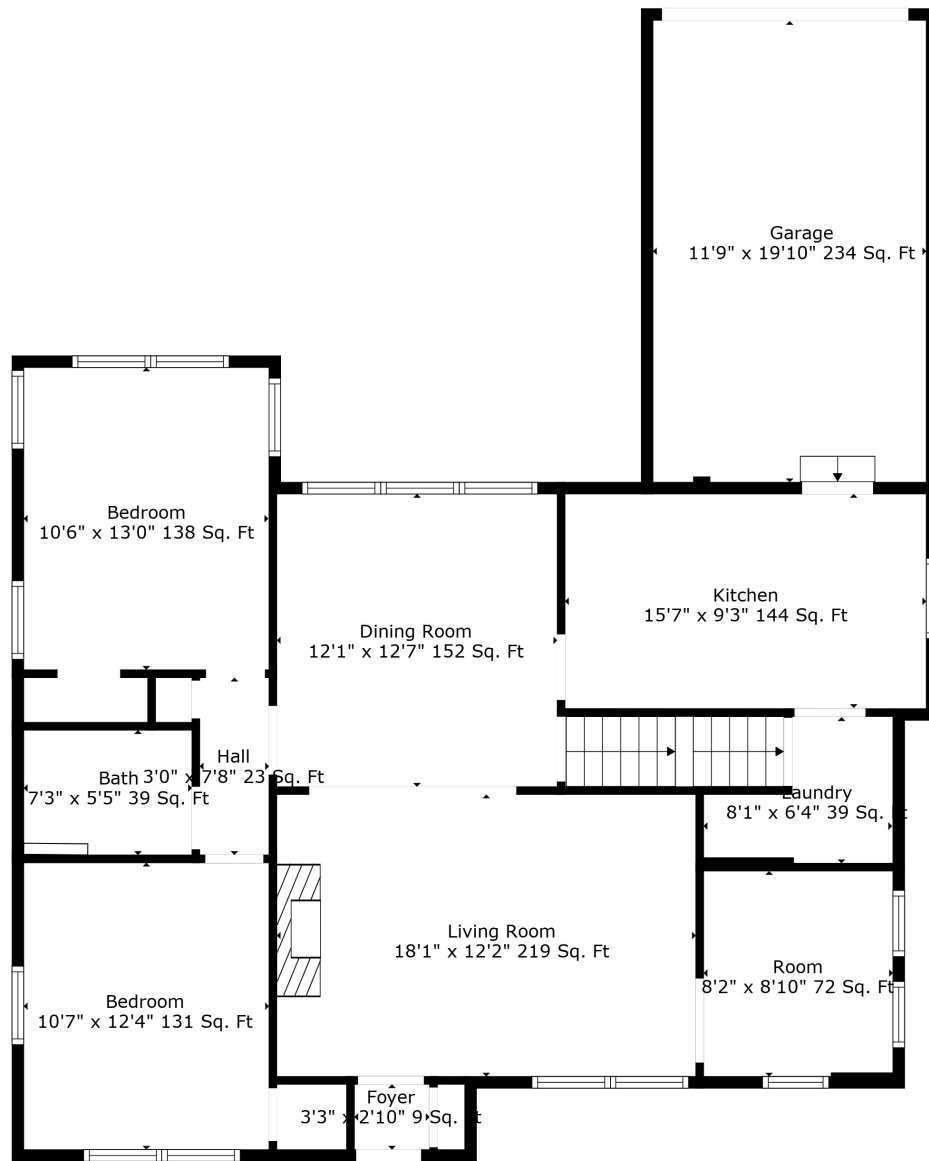

Floor 2

Floor 3

Floor 1

Total scanned area: 3015 sq. ft

Measurements Are Deemed Highly Reliable But Not Guaranteed.

Total scanned area: 3015 sq. ft

Measurements Are Deemed Highly Reliable But Not Guaranteed.

Total scanned area: 3015 sq. ft

Measurements Are Deemed Highly Reliable But Not Guaranteed.

Total scanned area: 3015 sq. ft

Measurements Are Deemed Highly Reliable But Not Guaranteed.