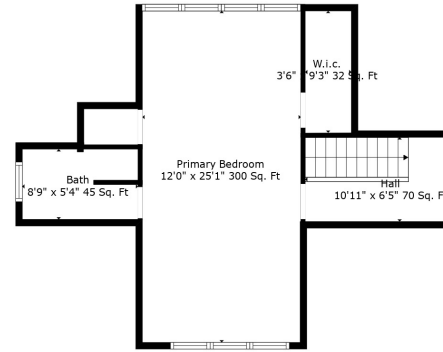

Floor 2

Floor 3

Floor 1

Total scanned area: 3015 sq. ft

Measurements Are Deemed Highly Reliable But Not Guaranteed.

Total scanned area: 3015 sq. ft

Measurements Are Deemed Highly Reliable But Not Guaranteed.

Total scanned area: 3015 sq. ft

Measurements Are Deemed Highly Reliable But Not Guaranteed.

Total scanned area: 3015 sq. ft

Measurements Are Deemed Highly Reliable But Not Guaranteed.