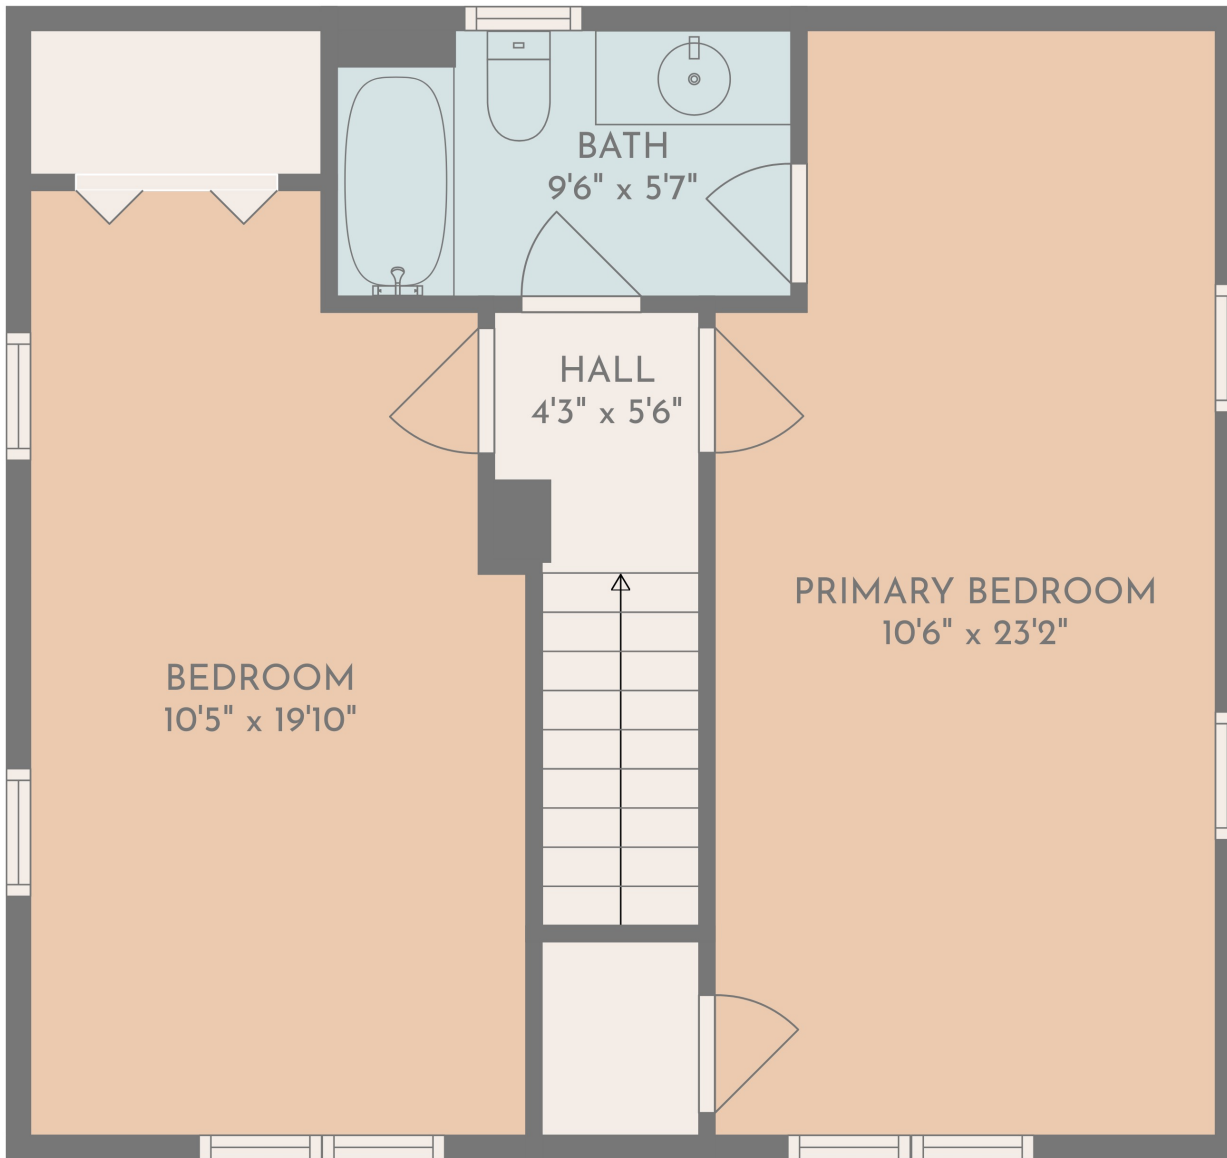

FLOOR 2

FLOOR 3

FLOOR 1

Total scanned area: 2286 sq. ft

MEASUREMENTS ARE CALCULATED BY CUBICASA TECHNOLOGY. DEEMED HIGHLY RELIABLE BUT NOT GUARANTEED.

BEDROOM
10'5" x 19'10"

HALL
4'3" x 5'6"

BATH
9'6" x 5'7"

PRIMARY BEDROOM
10'6" x 23'2"

Total scanned area: 2286 sq. ft

MEASUREMENTS ARE CALCULATED BY CUBICASA TECHNOLOGY. DEEMED HIGHLY RELIABLE BUT NOT GUARANTEED.

Total scanned area: 2286 sq. ft

MEASUREMENTS ARE CALCULATED BY CUBICASA TECHNOLOGY. DEEMED HIGHLY RELIABLE BUT NOT GUARANTEED.

FAMILY ROOM
23'9" x 10'8"

UTILITY
23'9" x 10'5"

WET BAR
7'1" x 4'4"

Total scanned area: 2286 sq. ft

MEASUREMENTS ARE CALCULATED BY CUBICASA TECHNOLOGY. DEEMED HIGHLY RELIABLE BUT NOT GUARANTEED.