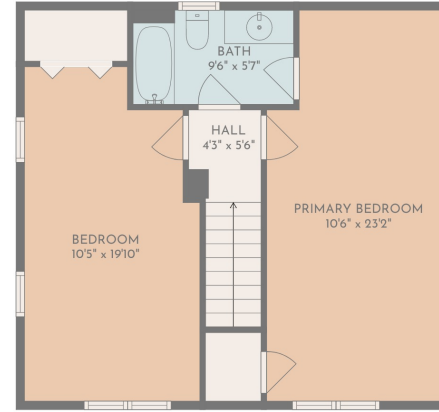

FLOOR 2

FLOOR 3

FLOOR 1

Total scanned area: 2286 sq. ft

MEASUREMENTS ARE CALCULATED BY CUBICASA TECHNOLOGY. DEEMED HIGHLY RELIABLE BUT NOT GUARANTEED.

BEDROOM
10'5" x 19'10"

HALL
4'3" x 5'6"

BATH
9'6" x 5'7"

PRIMARY BEDROOM
10'6" x 23'2"

Total scanned area: 2286 sq. ft

MEASUREMENTS ARE CALCULATED BY CUBICASA TECHNOLOGY. DEEMED HIGHLY RELIABLE BUT NOT GUARANTEED.

Total scanned area: 2286 sq. ft

MEASUREMENTS ARE CALCULATED BY CUBICASA TECHNOLOGY. DEEMED HIGHLY RELIABLE BUT NOT GUARANTEED.

FAMILY ROOM
23'9" x 10'8"

UTILITY
23'9" x 10'5"

WET BAR
7'1" x 4'4"

Total scanned area: 2286 sq. ft

MEASUREMENTS ARE CALCULATED BY CUBICASA TECHNOLOGY. DEEMED HIGHLY RELIABLE BUT NOT GUARANTEED.