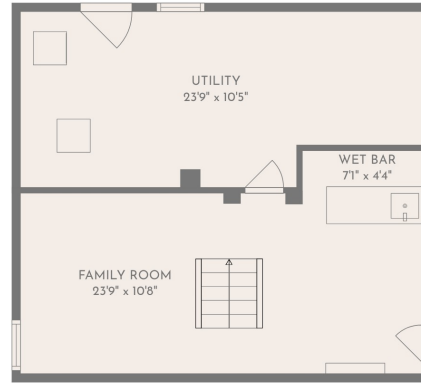

FLOOR 2

FLOOR 3

FLOOR 1

Total scanned area: 2286 sq. ft

MEASUREMENTS ARE CALCULATED BY CUBICASA TECHNOLOGY. DEEMED HIGHLY RELIABLE BUT NOT GUARANTEED.

BEDROOM
10'5" x 19'10"

HALL
4'3" x 5'6"

BATH
9'6" x 5'7"

PRIMARY BEDROOM
10'6" x 23'2"

Total scanned area: 2286 sq. ft

MEASUREMENTS ARE CALCULATED BY CUBICASA TECHNOLOGY. DEEMED HIGHLY RELIABLE BUT NOT GUARANTEED.

Total scanned area: 2286 sq. ft

MEASUREMENTS ARE CALCULATED BY CUBICASA TECHNOLOGY. DEEMED HIGHLY RELIABLE BUT NOT GUARANTEED.

FAMILY ROOM
23'9" x 10'8"

UTILITY
23'9" x 10'5"

WET BAR
7'1" x 4'4"

Total scanned area: 2286 sq. ft

MEASUREMENTS ARE CALCULATED BY CUBICASA TECHNOLOGY. DEEMED HIGHLY RELIABLE BUT NOT GUARANTEED.