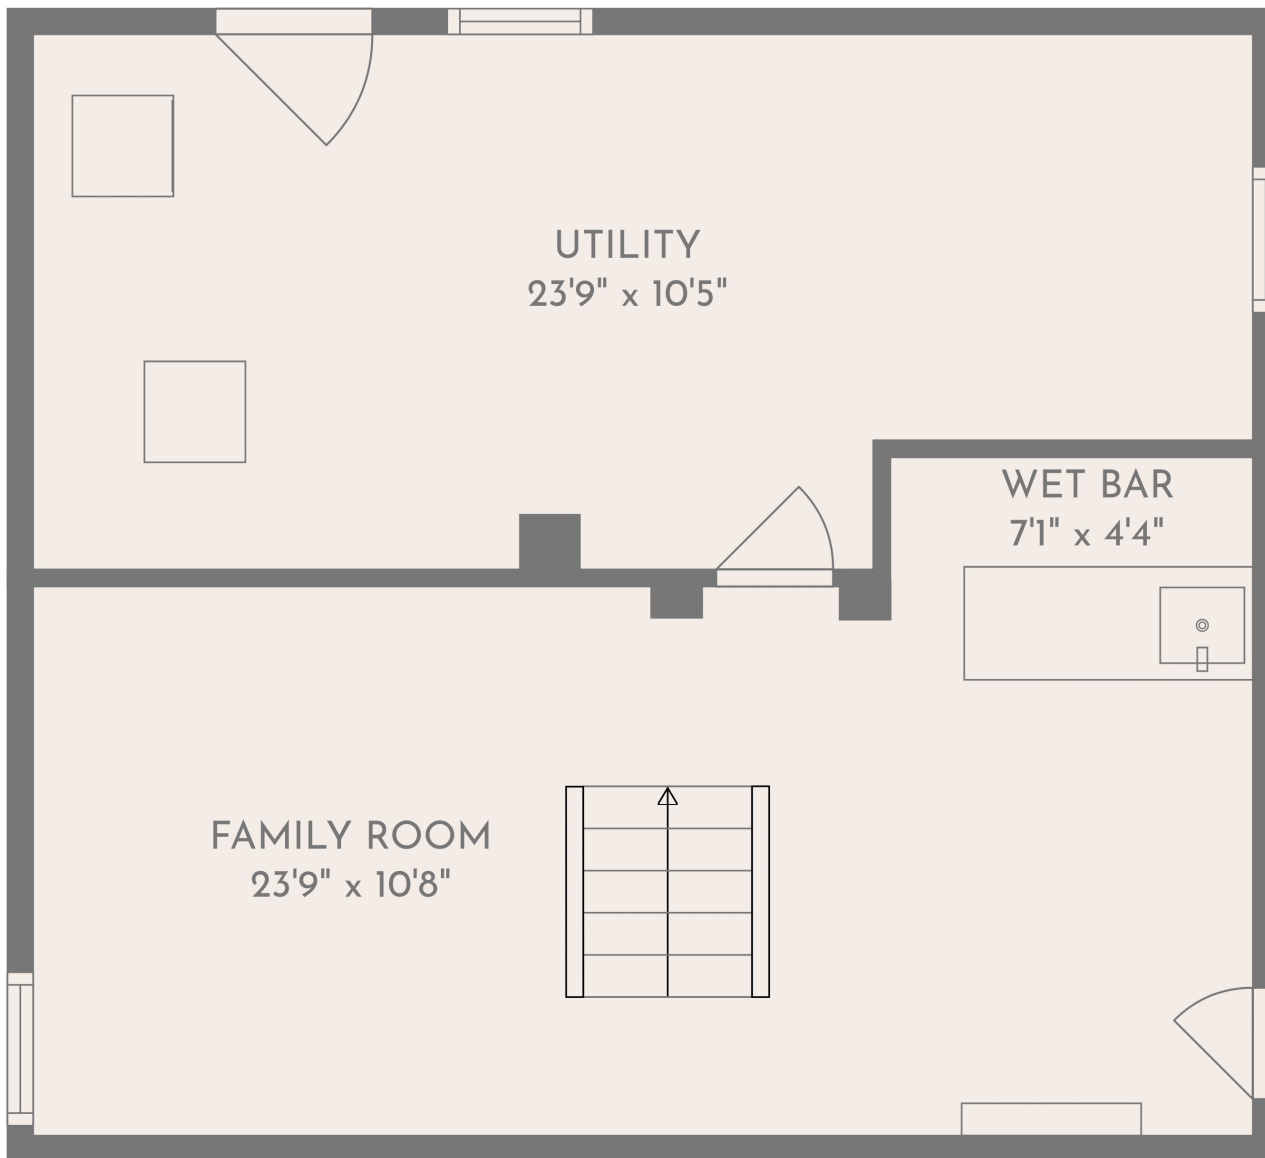

FLOOR 2

FLOOR 3

FLOOR 1

Total scanned area: 2286 sq. ft

MEASUREMENTS ARE CALCULATED BY CUBICASA TECHNOLOGY. DEEMED HIGHLY RELIABLE BUT NOT GUARANTEED.

BEDROOM
10'5" x 19'10"

HALL
4'3" x 5'6"

BATH
9'6" x 5'7"

PRIMARY BEDROOM
10'6" x 23'2"

Total scanned area: 2286 sq. ft

MEASUREMENTS ARE CALCULATED BY CUBICASA TECHNOLOGY. DEEMED HIGHLY RELIABLE BUT NOT GUARANTEED.

Total scanned area: 2286 sq. ft

MEASUREMENTS ARE CALCULATED BY CUBICASA TECHNOLOGY. DEEMED HIGHLY RELIABLE BUT NOT GUARANTEED.

FAMILY ROOM
23'9" x 10'8"

UTILITY
23'9" x 10'5"

WET BAR
7'1" x 4'4"

Total scanned area: 2286 sq. ft

MEASUREMENTS ARE CALCULATED BY CUBICASA TECHNOLOGY. DEEMED HIGHLY RELIABLE BUT NOT GUARANTEED.