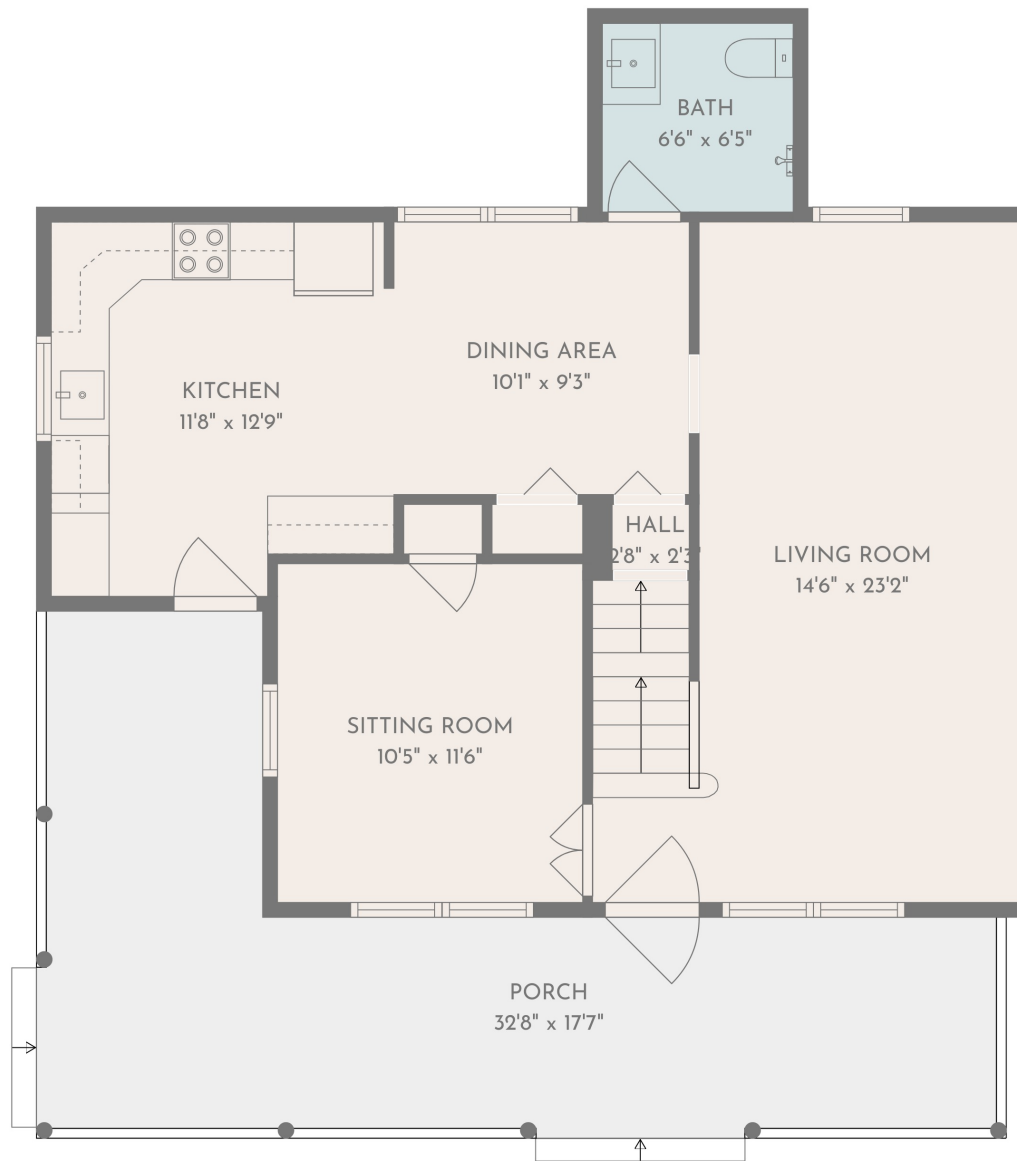

FLOOR 2

FLOOR 3

FLOOR 1

Total scanned area: 2286 sq. ft

MEASUREMENTS ARE CALCULATED BY CUBICASA TECHNOLOGY. DEEMED HIGHLY RELIABLE BUT NOT GUARANTEED.

BEDROOM
10'5" x 19'10"

HALL
4'3" x 5'6"

BATH
9'6" x 5'7"

PRIMARY BEDROOM
10'6" x 23'2"

Total scanned area: 2286 sq. ft

MEASUREMENTS ARE CALCULATED BY CUBICASA TECHNOLOGY. DEEMED HIGHLY RELIABLE BUT NOT GUARANTEED.

Total scanned area: 2286 sq. ft

MEASUREMENTS ARE CALCULATED BY CUBICASA TECHNOLOGY. DEEMED HIGHLY RELIABLE BUT NOT GUARANTEED.

FAMILY ROOM
23'9" x 10'8"

UTILITY
23'9" x 10'5"

WET BAR
7'1" x 4'4"

Total scanned area: 2286 sq. ft

MEASUREMENTS ARE CALCULATED BY CUBICASA TECHNOLOGY. DEEMED HIGHLY RELIABLE BUT NOT GUARANTEED.