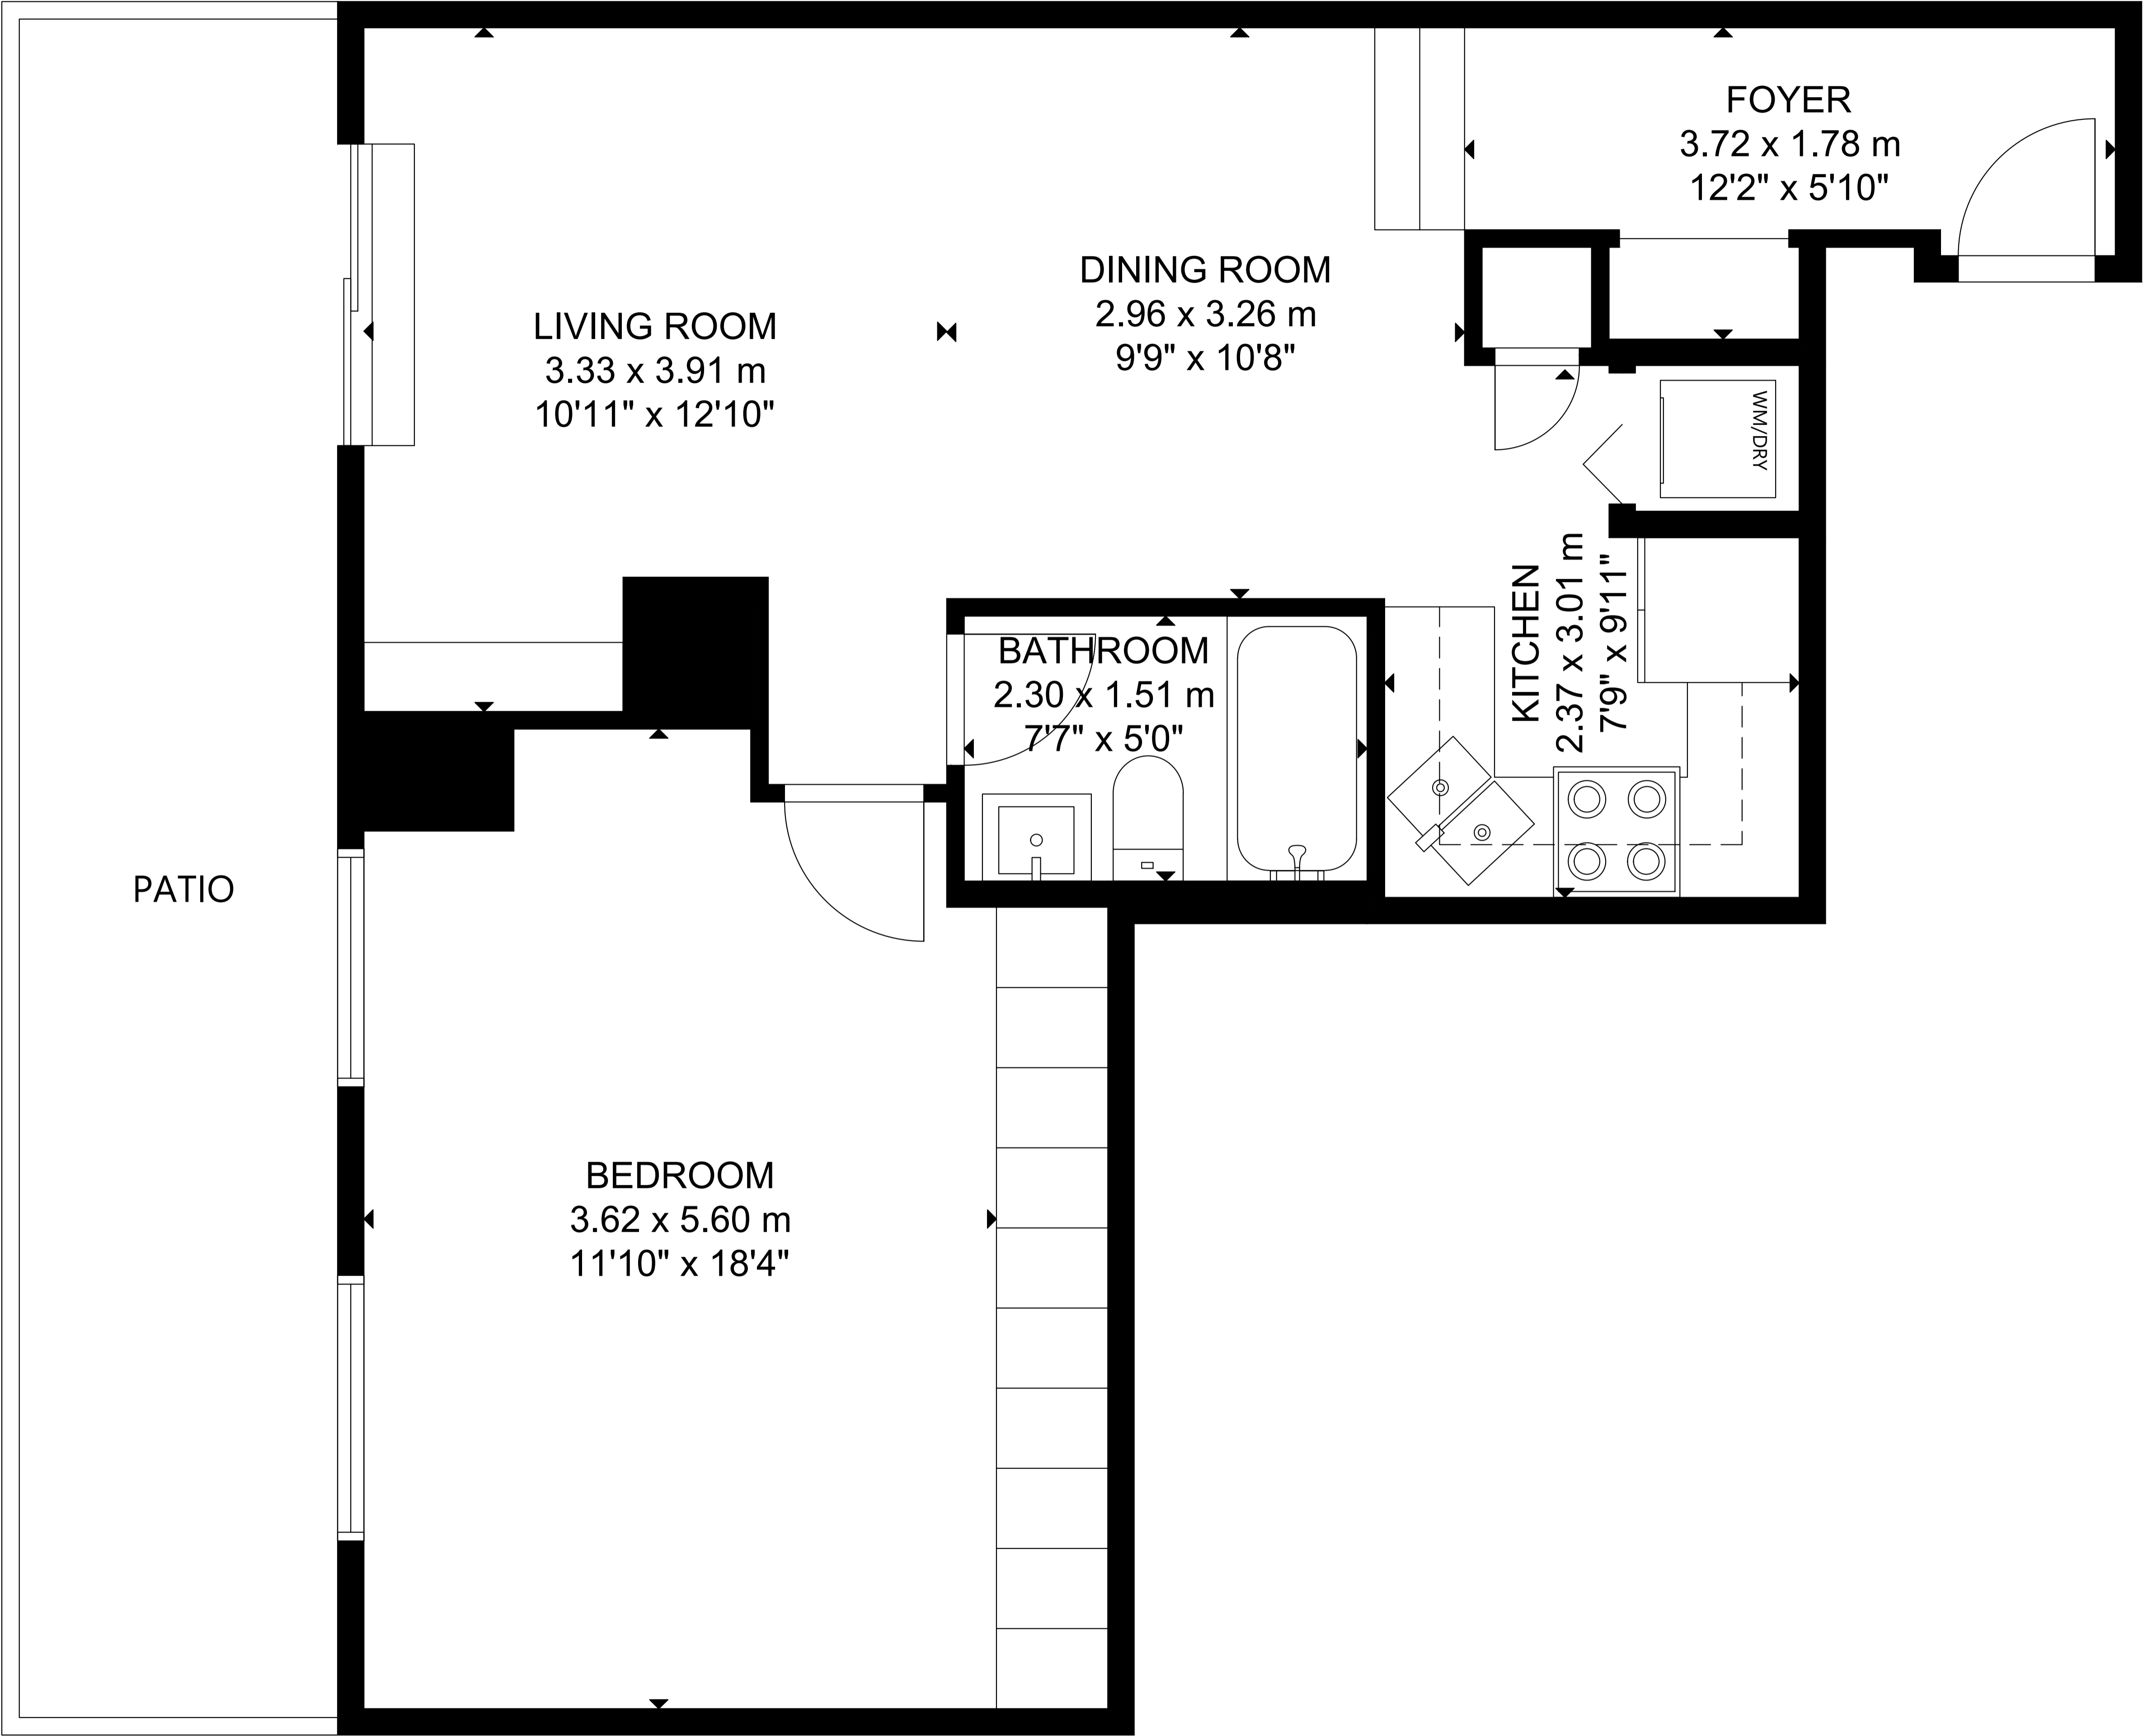

313 Richmond St E, Suite 156

MAIN FLOOR

GROSS INTERNAL AREA
MAIN FLOOR: 63 m²/673 sq ft
TOTAL: 63 m²/673 sq ft
SIZE AND DIMENSIONS ARE APPROXIMATE, ACTUAL MAY VARY.