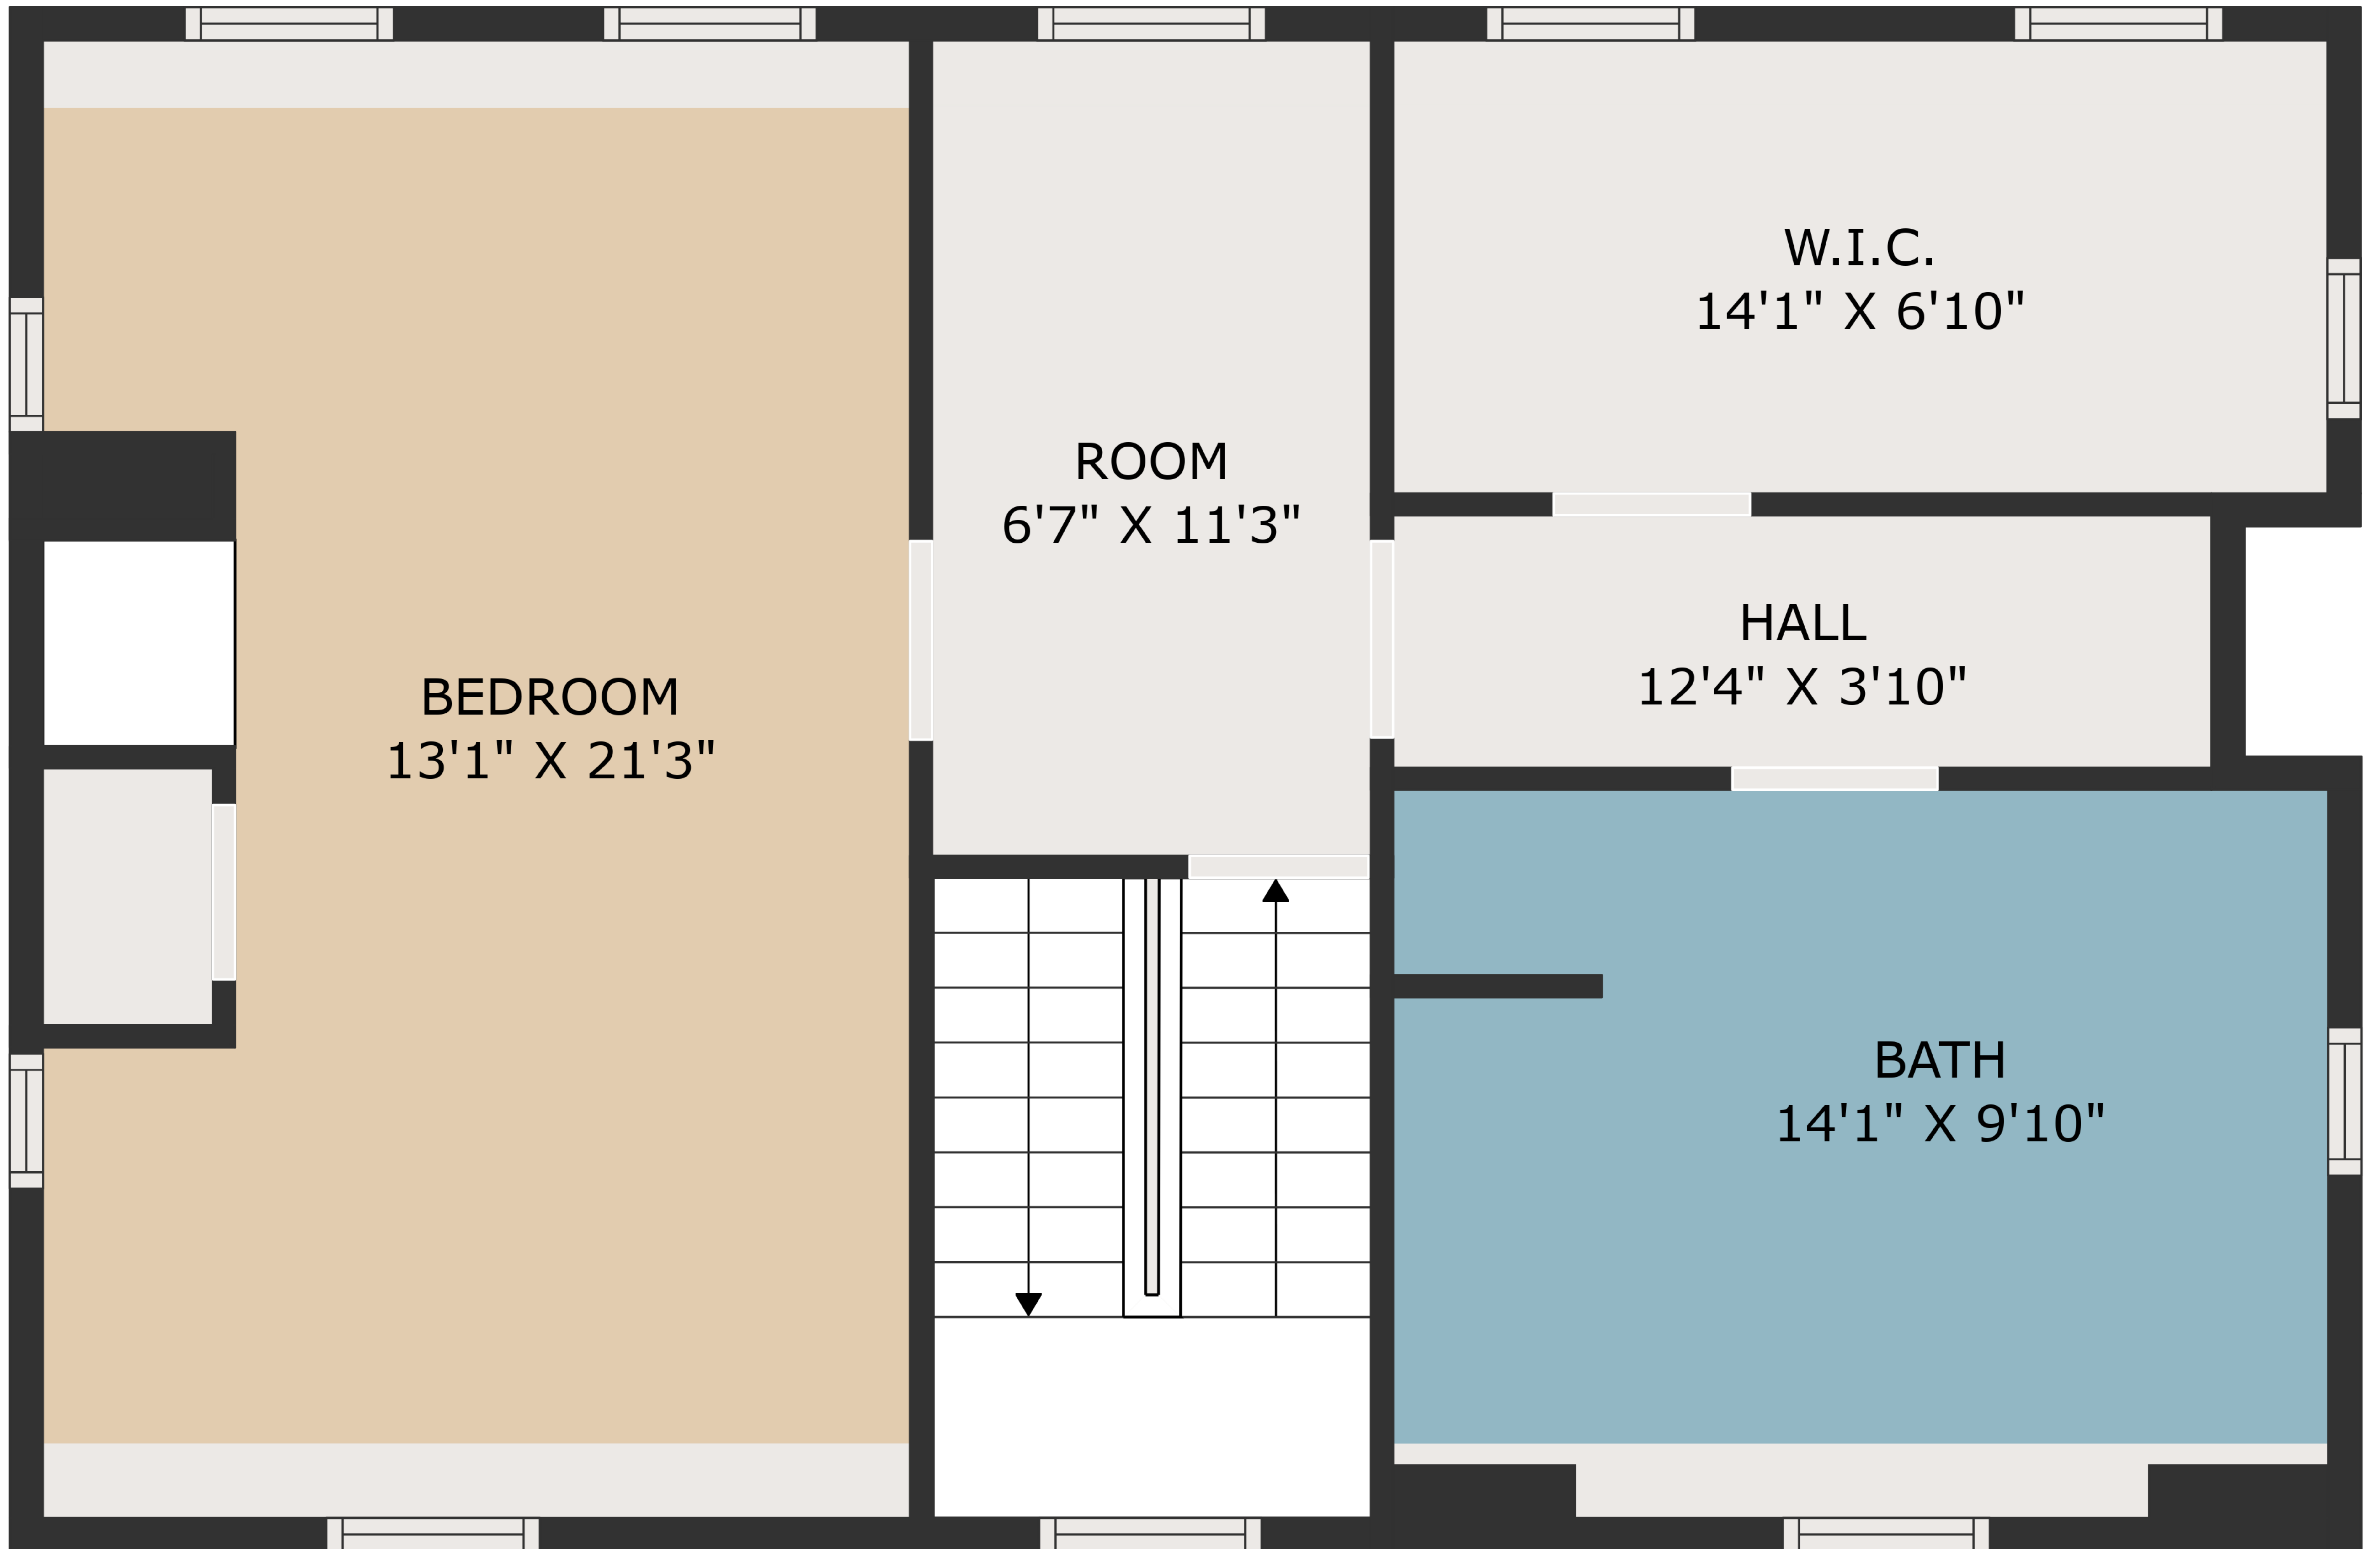

**TOTAL: 3638 sq. ft**

FLOOR 1: 1073 sq. ft, FLOOR 2: 1129 sq. ft, FLOOR 3: 736 sq. ft, FLOOR 4: 700 sq. ft  
 EXCLUDED AREAS: LAUNDRY: 112 sq. ft, LOW CEILING: 57 sq. ft

MEASUREMENTS ARE DEEMED HIGHLY RELIABLE BUT NOT GUARANTEED.