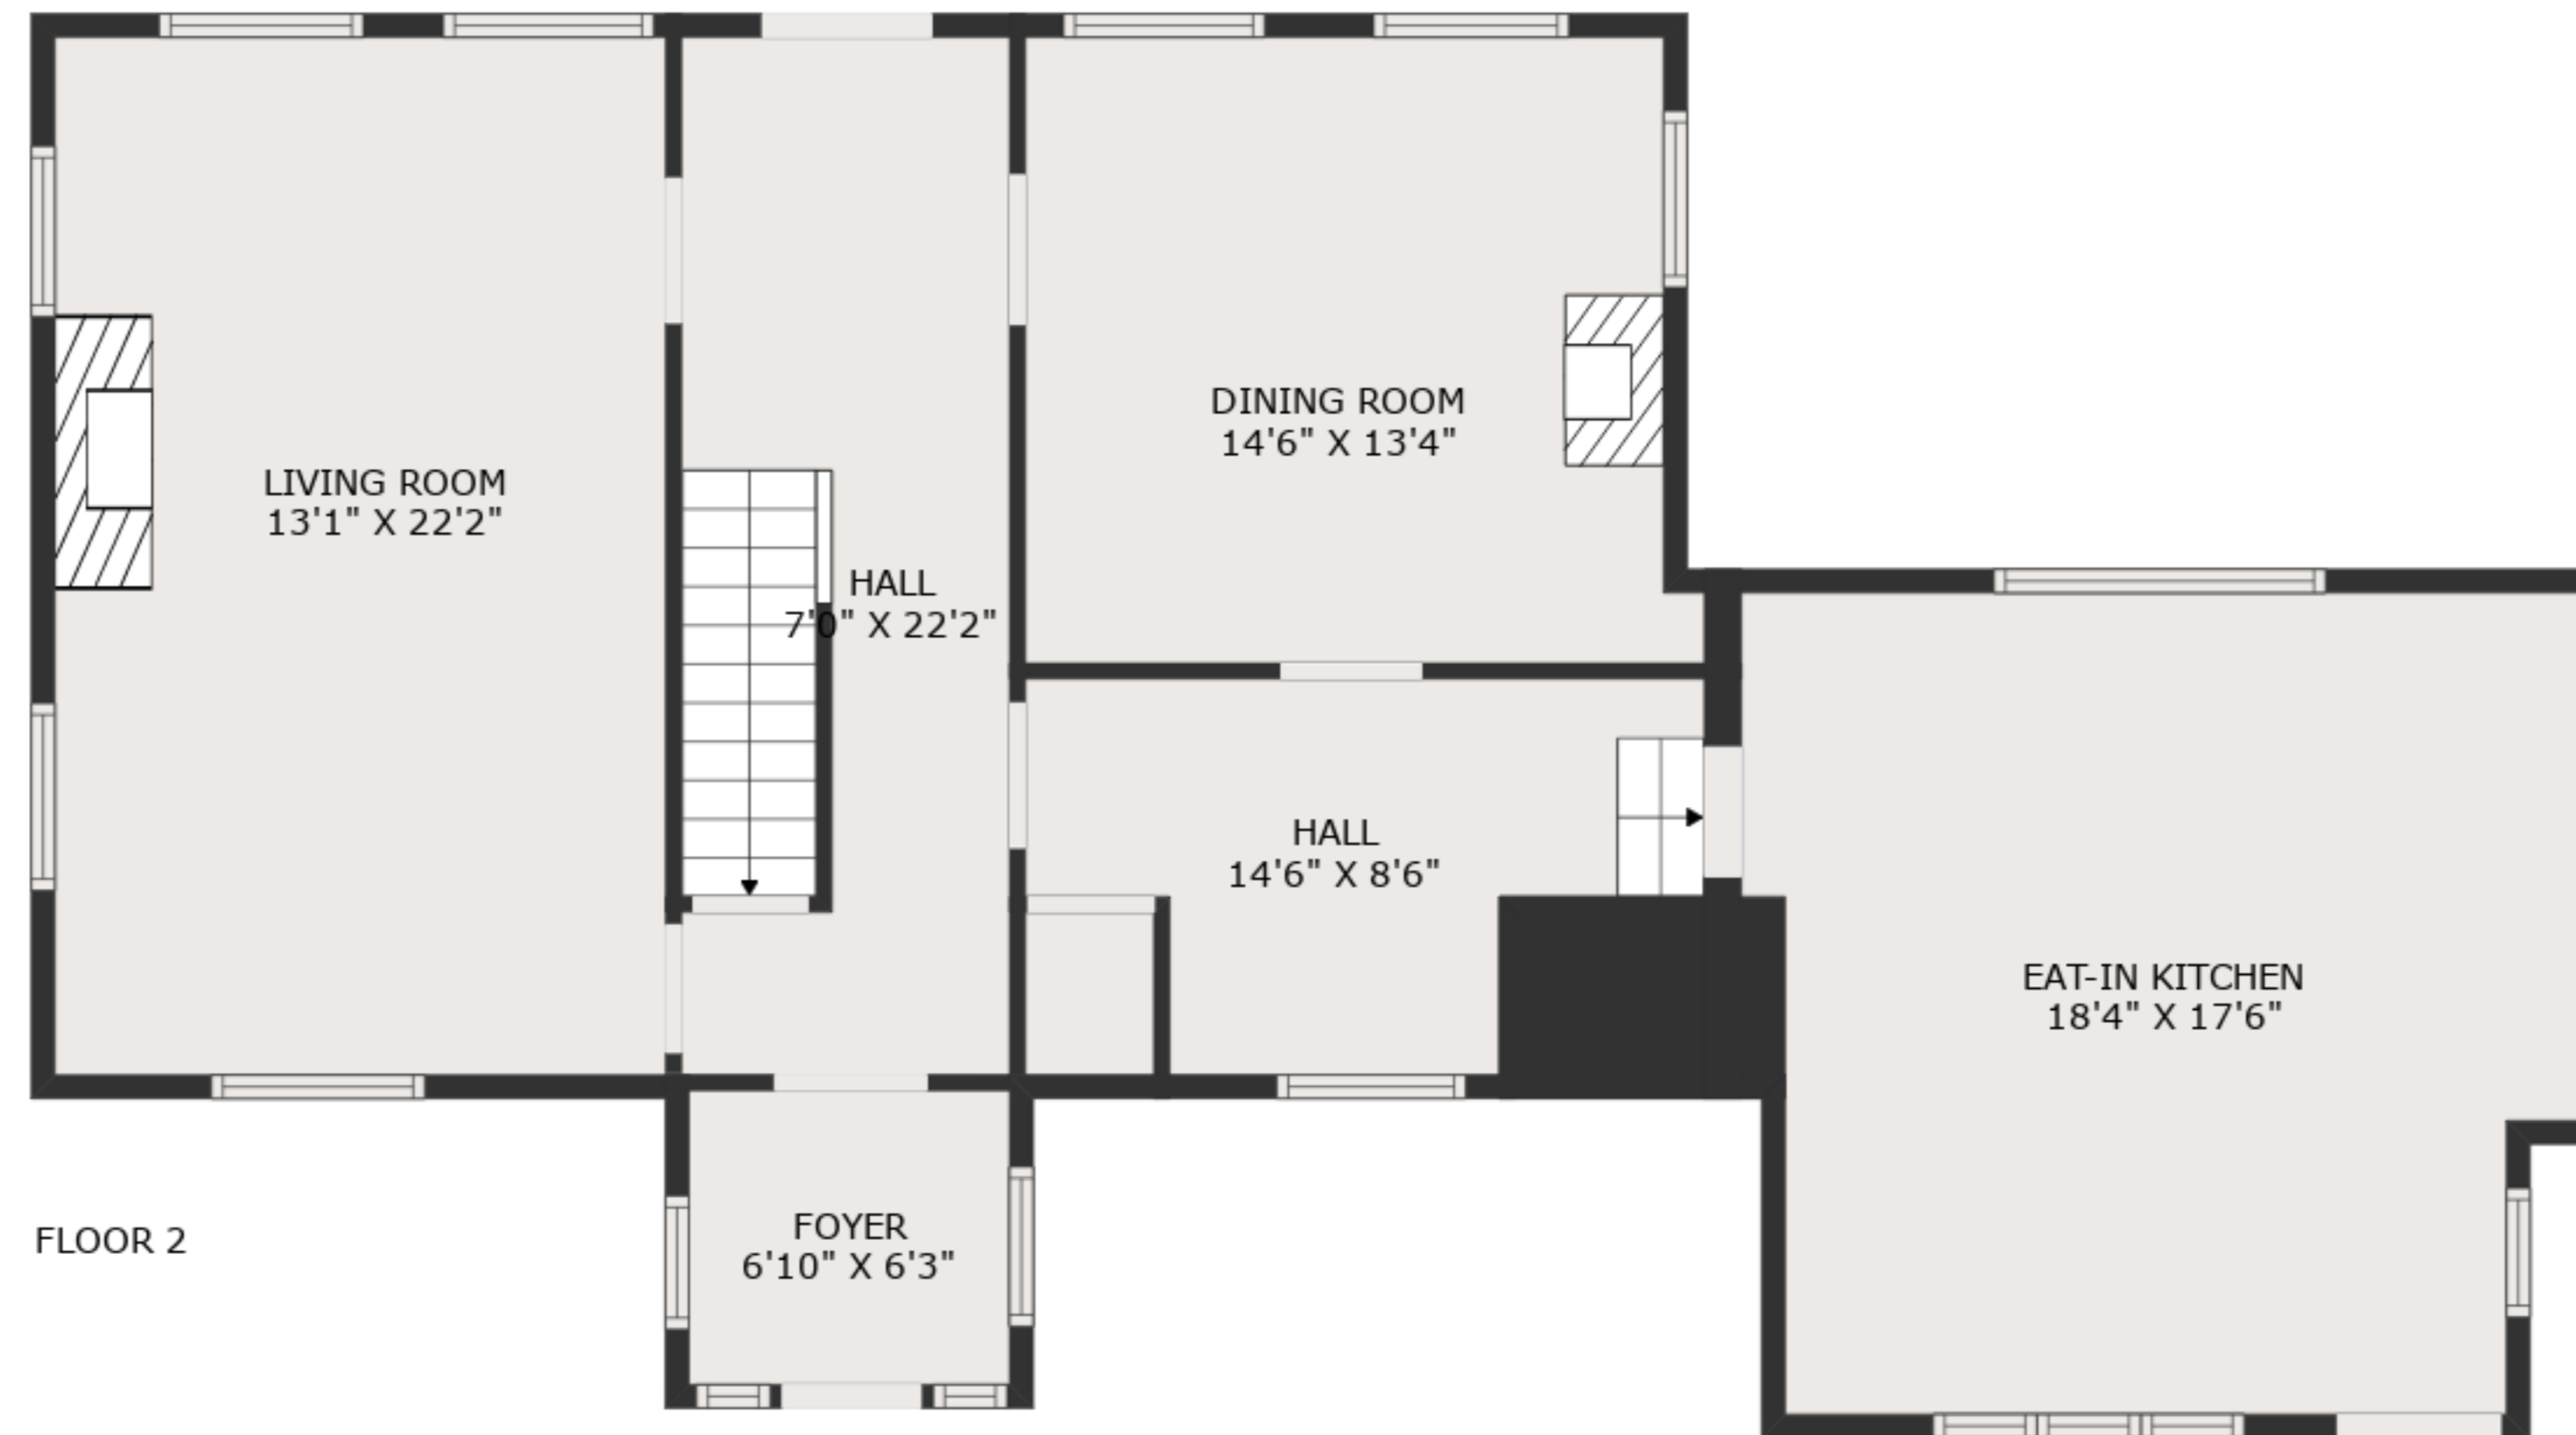

**TOTAL: 3638 sq. ft**

FLOOR 1: 1073 sq. ft, FLOOR 2: 1129 sq. ft, FLOOR 3: 736 sq. ft, FLOOR 4: 700 sq. ft  
 EXCLUDED AREAS: LAUNDRY: 112 sq. ft, LOW CEILING: 57 sq. ft

MEASUREMENTS ARE DEEMED HIGHLY RELIABLE BUT NOT GUARANTEED.

FLOOR 4

FLOOR 3

FLOOR 2

FLOOR 1

**TOTAL: 3638 sq. ft**

FLOOR 1: 1073 sq. ft, FLOOR 2: 1129 sq. ft, FLOOR 3: 736 sq. ft, FLOOR 4: 700 sq. ft  
 EXCLUDED AREAS: LAUNDRY: 112 sq. ft, LOW CEILING: 57 sq. ft

MEASUREMENTS ARE DEEMED HIGHLY RELIABLE BUT NOT GUARANTEED.