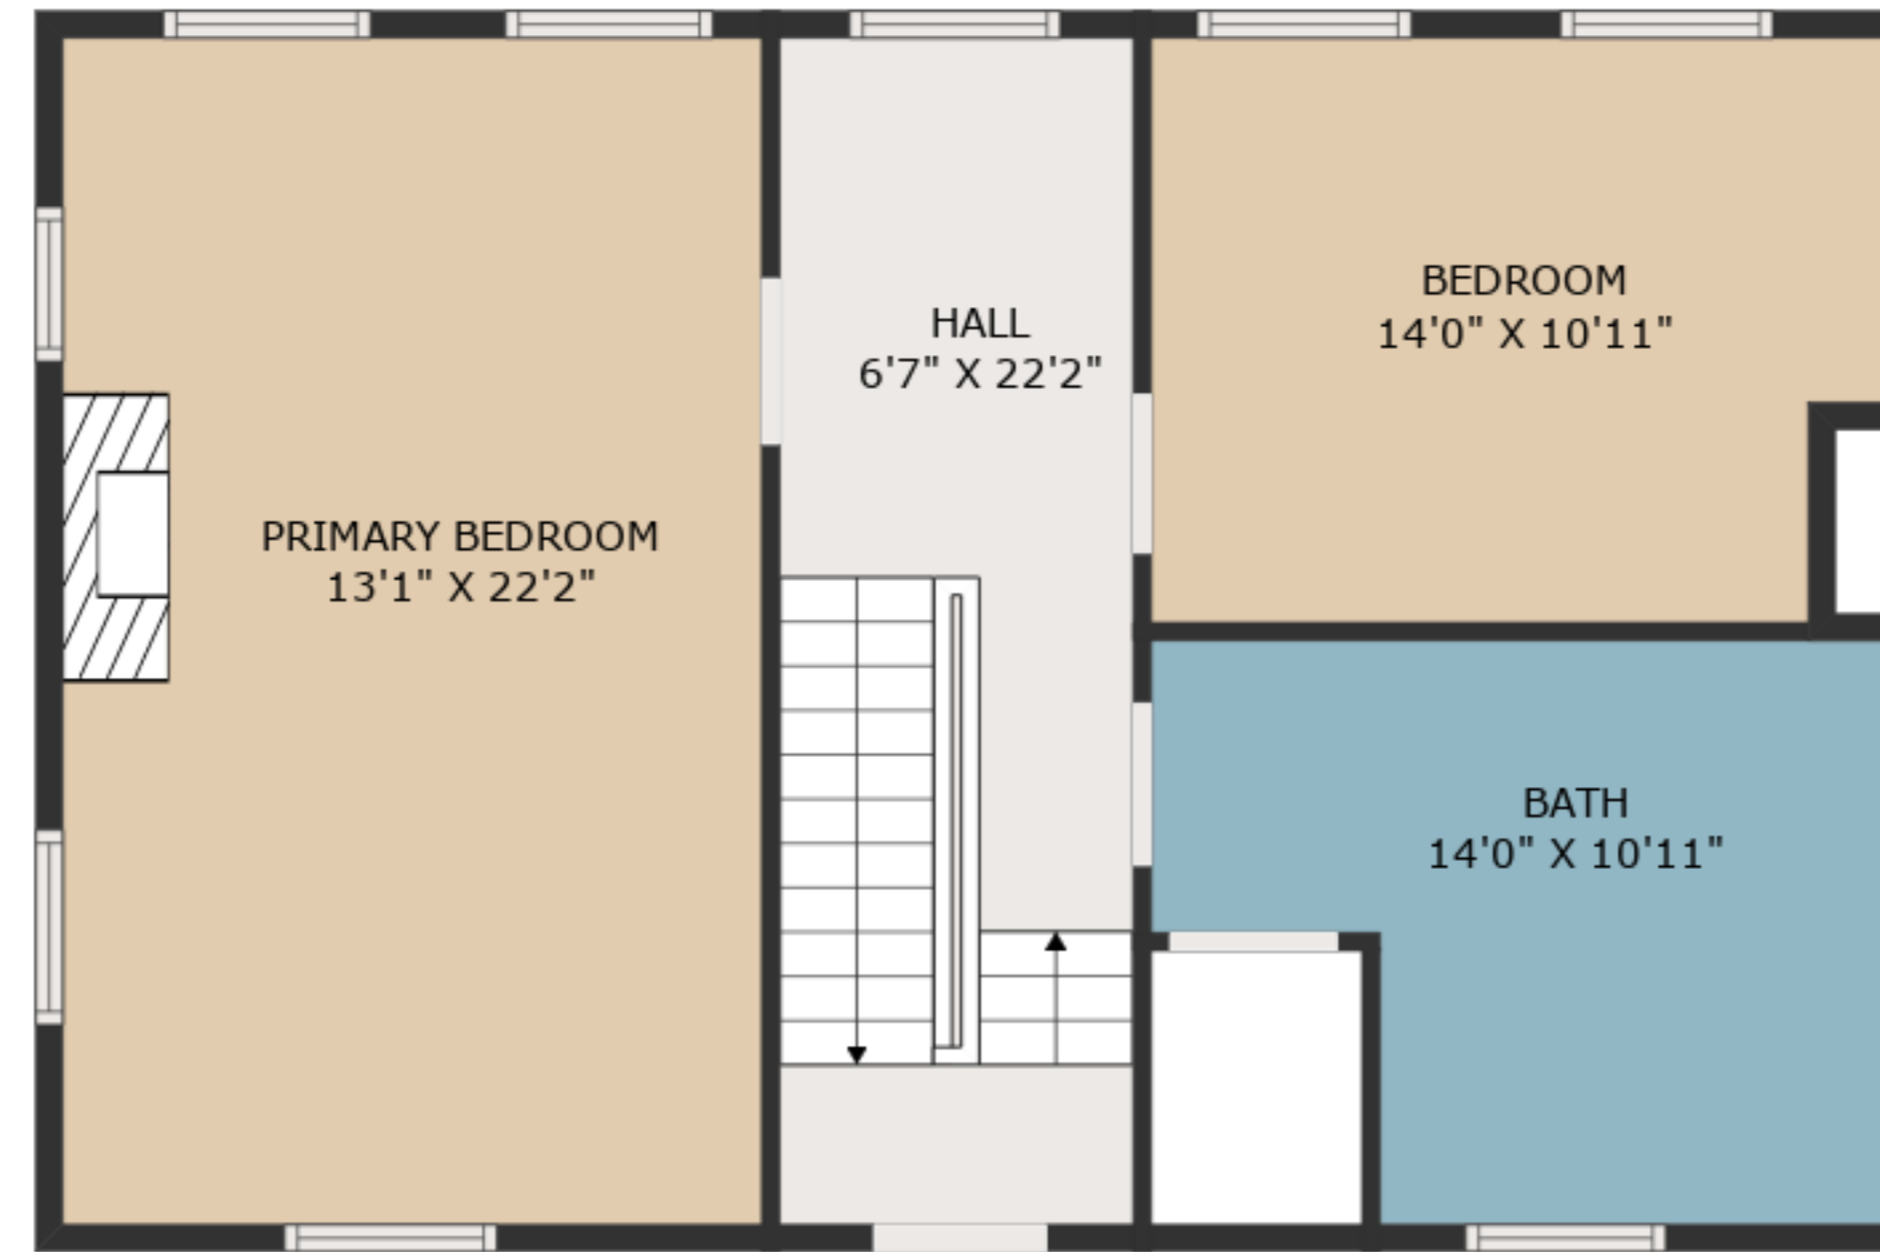

FLOOR 4

FLOOR 3