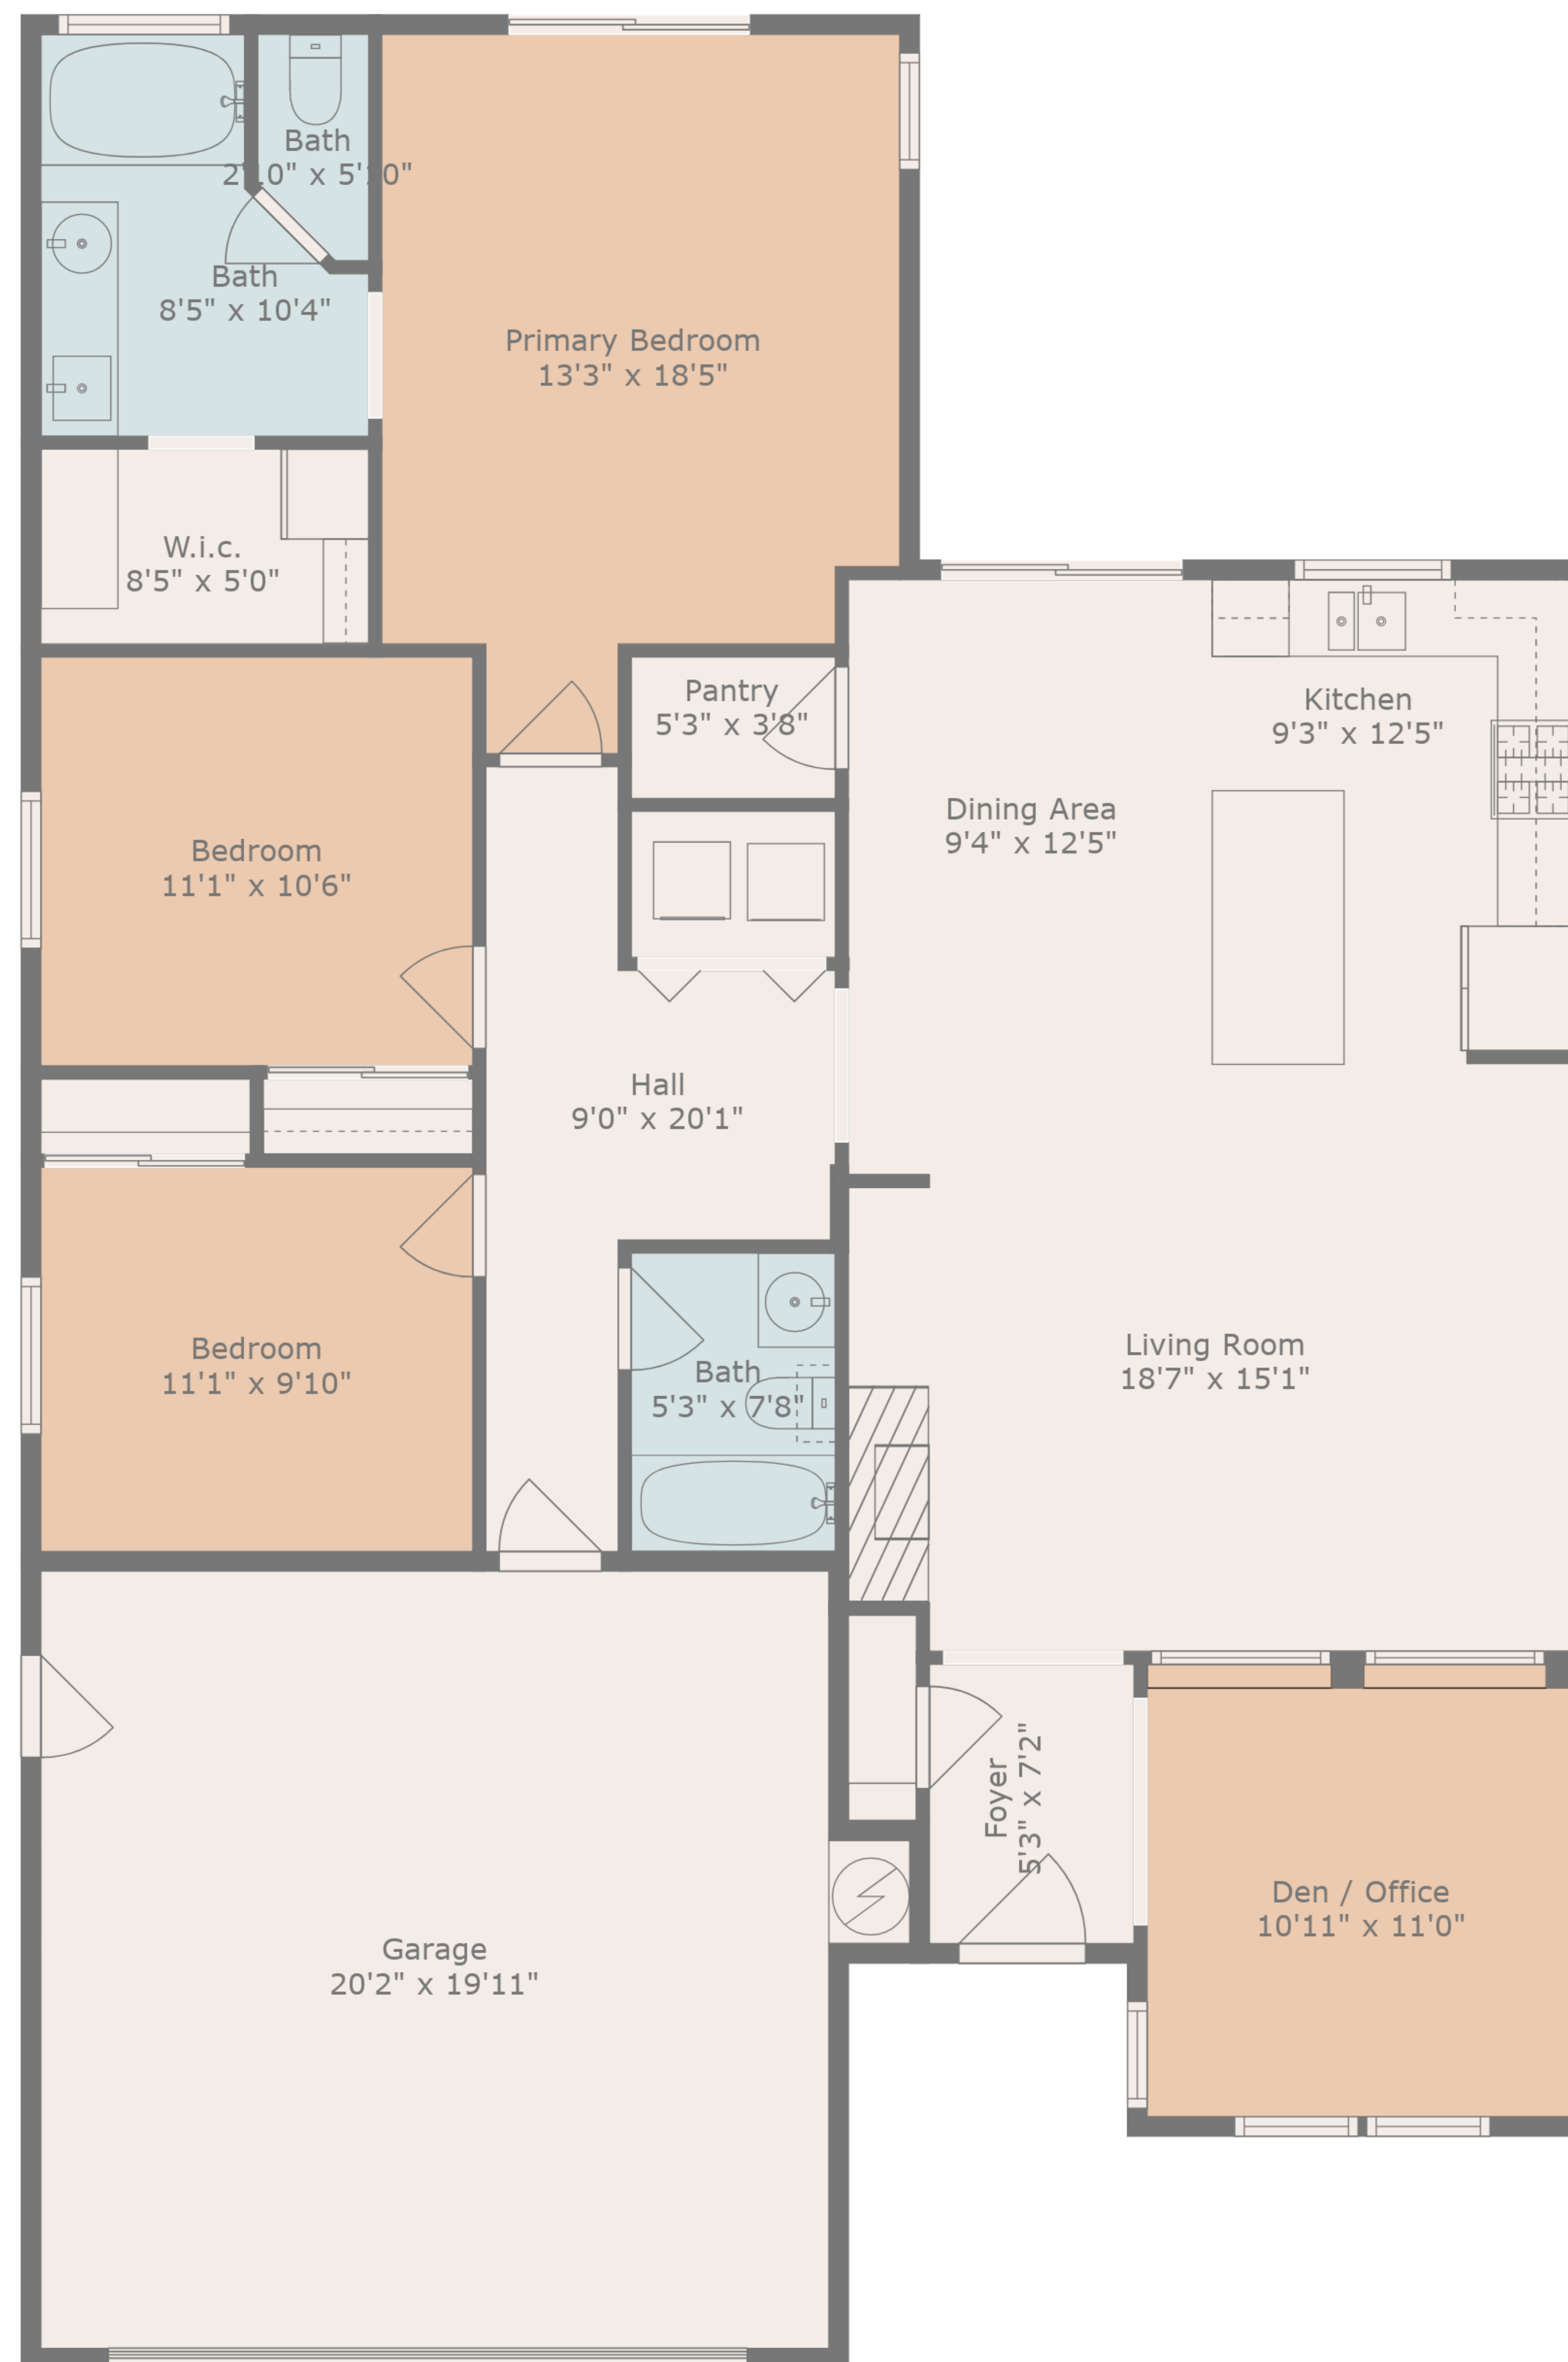

TOTAL: 1518 sq. ft
 FLOOR 1: 1518 sq. ft
 EXCLUDED AREAS: GARAGE: 408 sq. ft

Floor Plan Created By Cubicasa App. Measurements Deemed Highly Reliable But Not Guaranteed.

TOTAL: 1518 sq. ft
FLOOR 1: 1518 sq. ft
EXCLUDED AREAS: GARAGE: 408 sq. ft

Floor Plan Created By Cubicasa App. Measurements Deemed Highly Reliable But Not Guaranteed.