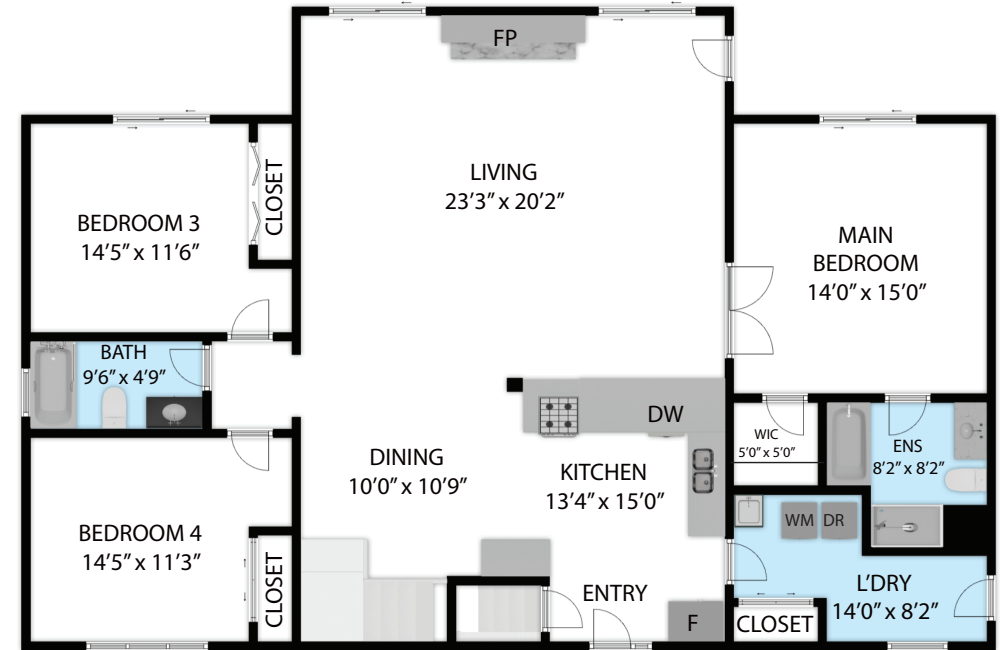

LOFT

BASEMENT

FIRST FLOOR

1934 Dover Drive, Friendship, WI, 53934

TOTAL APPROX. FLOOR AREA 3,125 SQ.FT

Whilst every attempt has been made to ensure the accuracy of the floor plan contained here, measurements of doors, windows, rooms and any other items are approximate and no responsibility is taken for any error, omission, or misstatement.

This plan is for illustrative purposes only and should be used as such by any prospective purchaser.