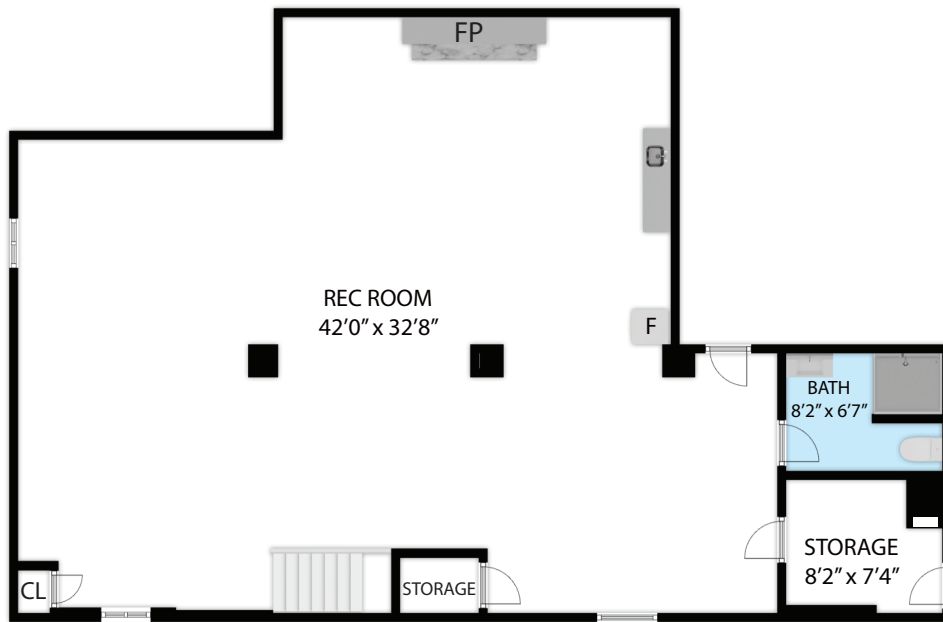

LOFT

BASEMENT

FIRST FLOOR

1934 Dover Drive, Friendship, WI, 53934

TOTAL APPROX. FLOOR AREA 3,125 SQ.FT

Whilst every attempt has been made to ensure the accuracy of the floor plan contained here, measurements of doors, windows, rooms and any other items are approximate and no responsibility is taken for any error, omission, or misstatement.

This plan is for illustrative purposes only and should be used as such by any prospective purchaser.