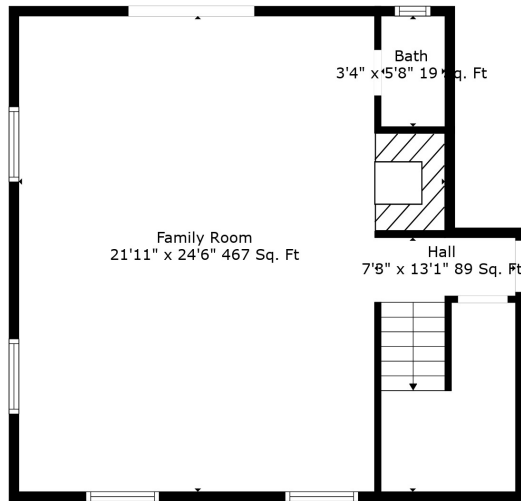

Floor 2

Floor 1

Total scanned area: 1914 sq. ft

Total scanned area: 1914 sq. ft

Family Room
21'11" x 24'6" 467 Sq. Ft

Bath
3'4" x 5'8" 19 Sq. Ft

Hall
7'3" x 13'1" 89 Sq. Ft

Total scanned area: 1914 sq. ft