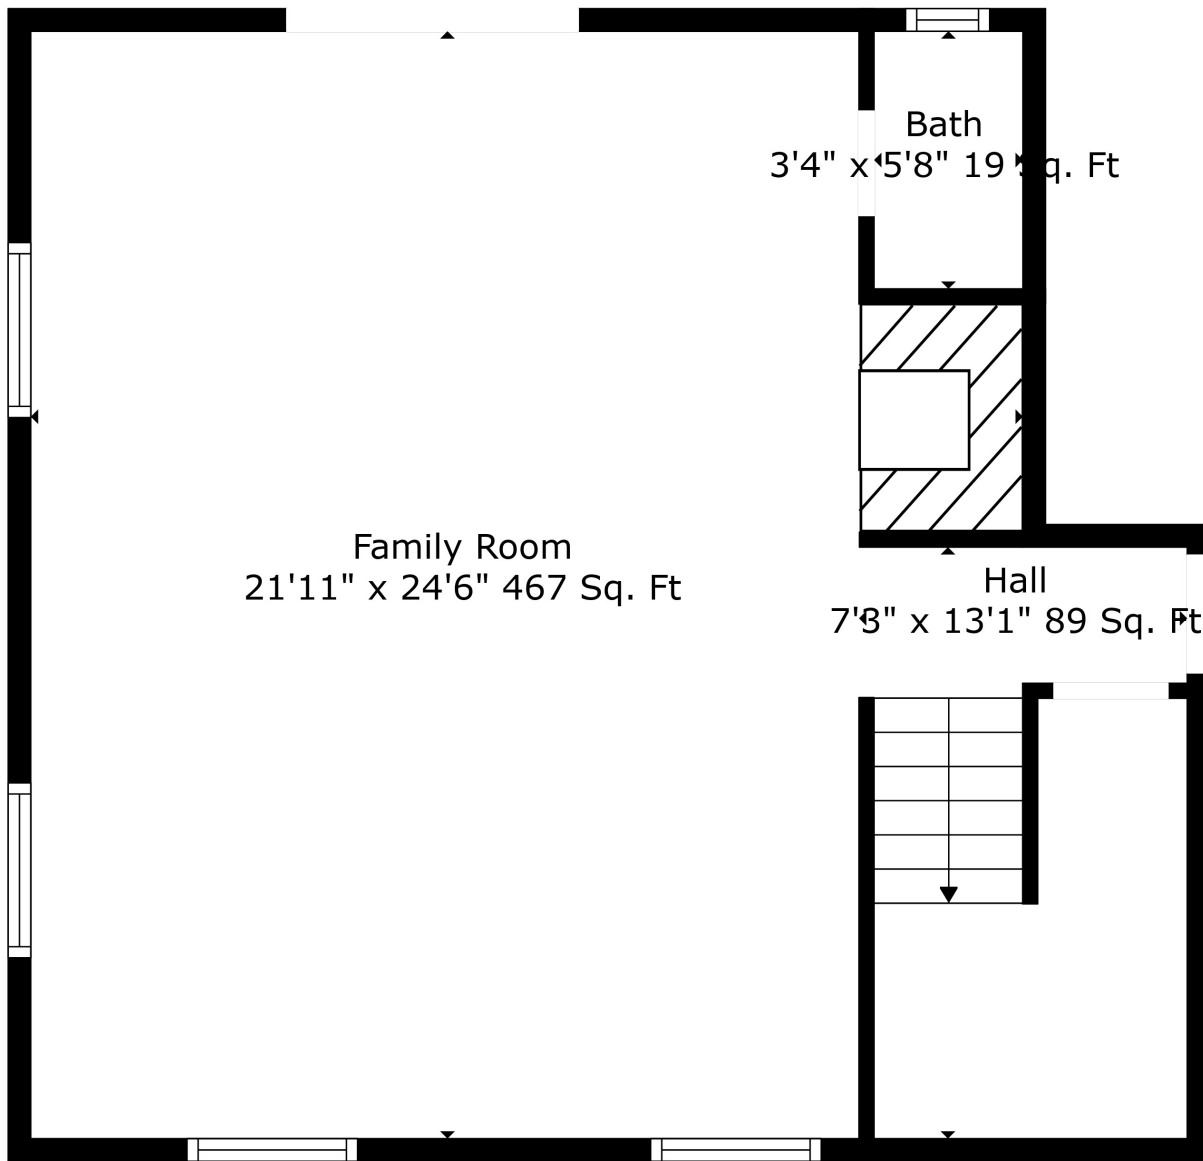

Floor 2

Floor 1

Total scanned area: 1914 sq. ft

Total scanned area: 1914 sq. ft

Family Room
21'11" x 24'6" 467 Sq. Ft

Bath
3'4" x 5'8" 19 Sq. Ft

Hall
7'3" x 13'1" 89 Sq. Ft

Total scanned area: 1914 sq. ft