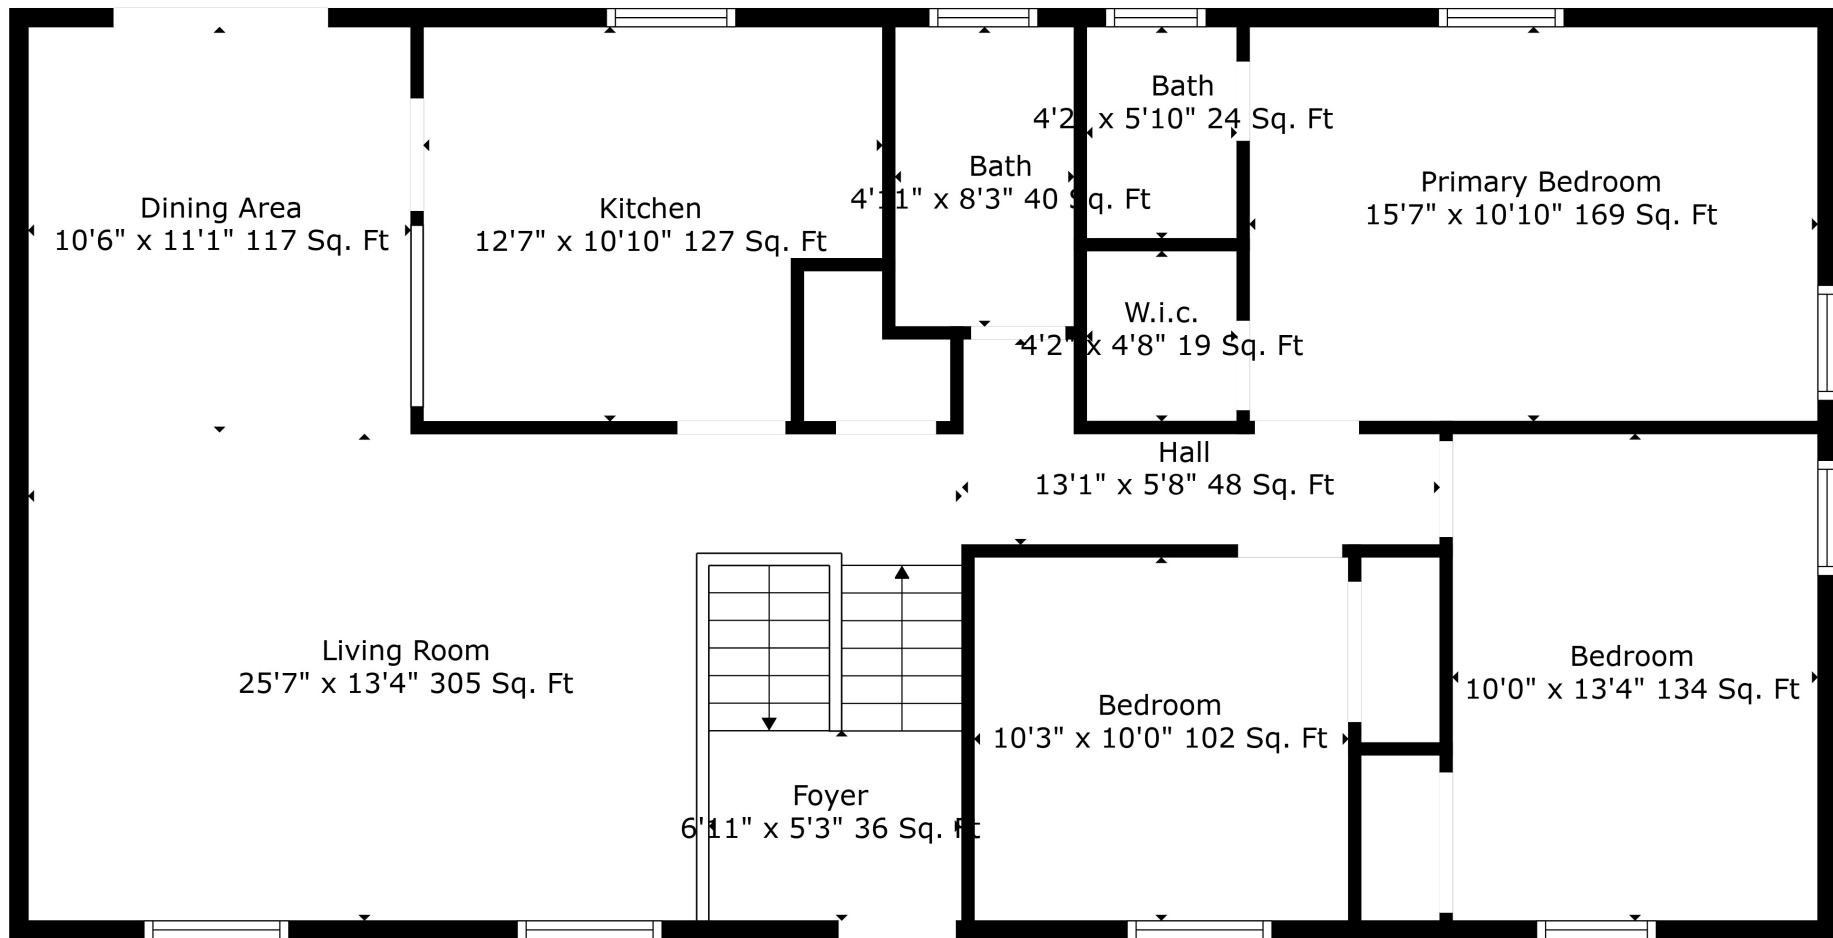

Floor 2

Floor 1

Total scanned area: 1914 sq. ft

Total scanned area: 1914 sq. ft

Family Room
21'11" x 24'6" 467 Sq. Ft

Bath
3'4" x 5'8" 19 Sq. Ft

Hall
7'3" x 13'1" 89 Sq. Ft

Total scanned area: 1914 sq. ft