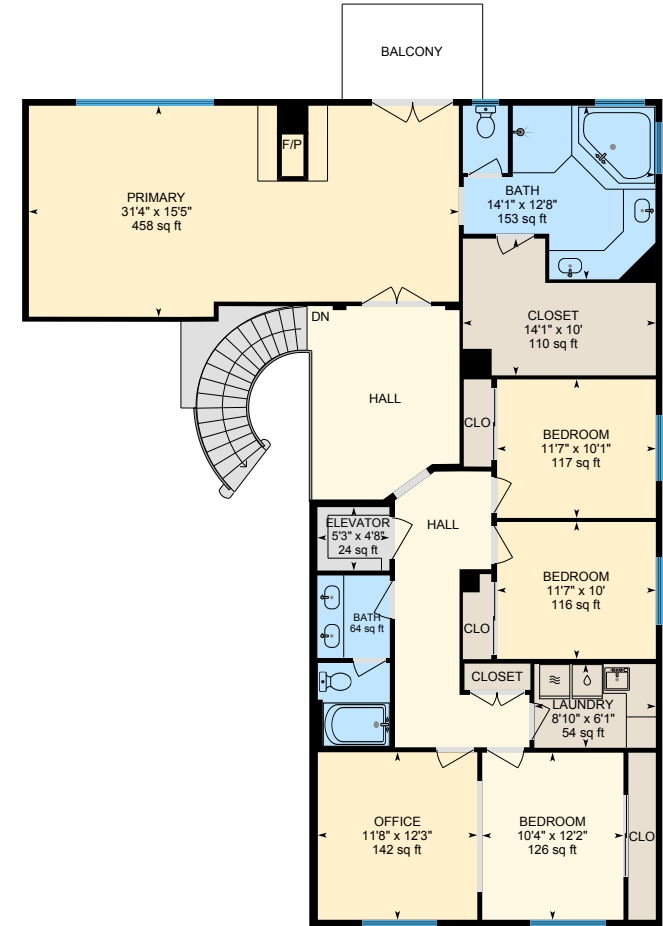

9624 Gray Fox Ct, Oakdale, CA

Main Building: Above Grade Finished Area 4128.98 sq ft

White regions are excluded from total floor area in iGUIDE floor plans. All room dimensions and floor areas must be considered approximate and are subject to independent verification.