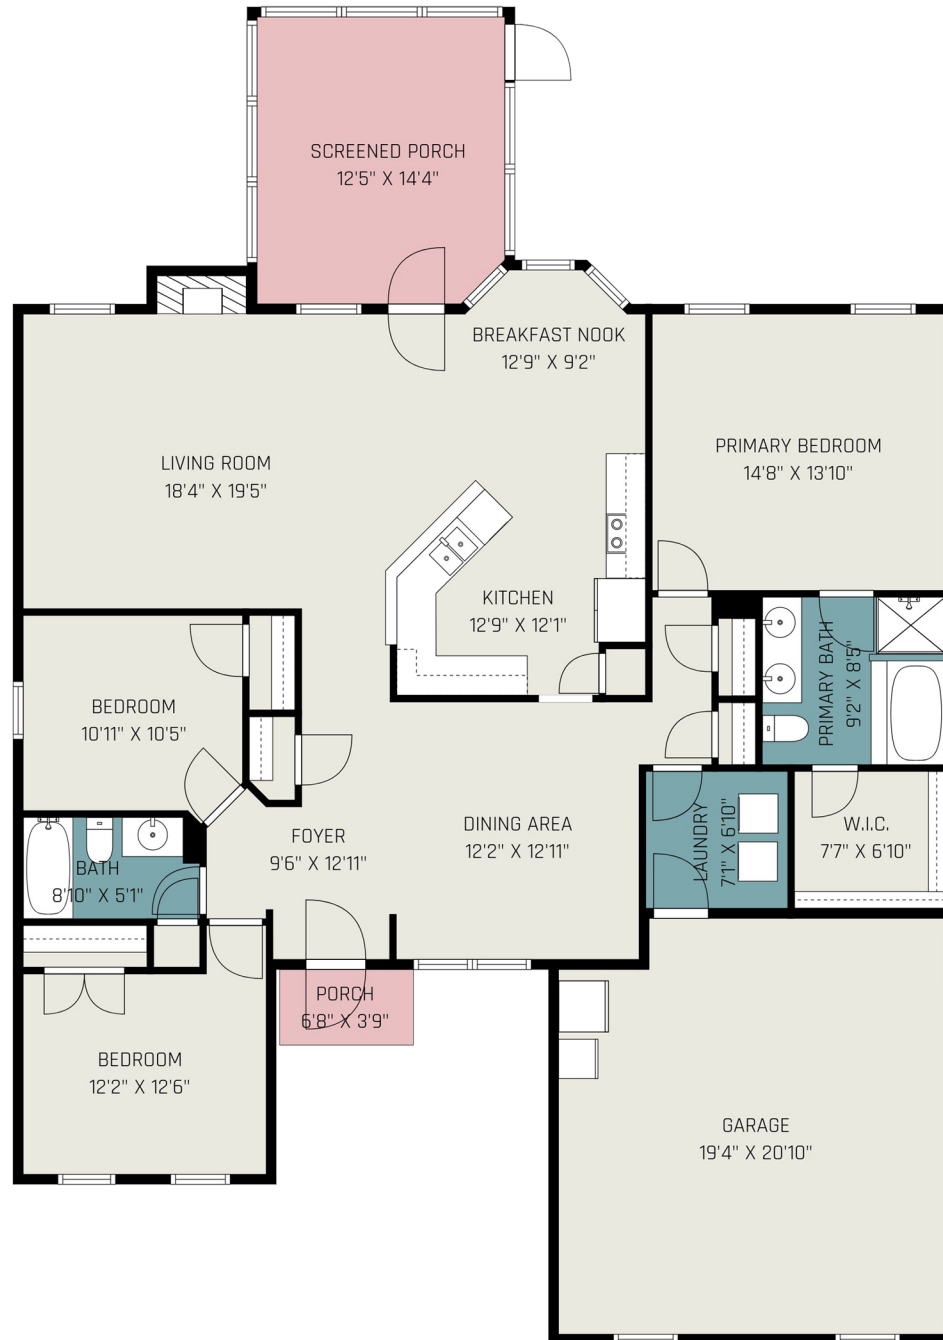

2010 FAIRBURN COURT

Gross Living Area - 1695 Sq Ft

Non- Living Area - 642 Sq Ft

Area Calculation Summary

Gross Living Area	Calculation Details
First Floor	1695 Sq Ft
Total Living Area	1695 Sq Ft
Non-Living Area	
2 Car Built-In	431 Sq Ft
Front Porch	26 Sq Ft
Screened Porch	185 Sq Ft
Total Non- Living Area	642 Sq Ft