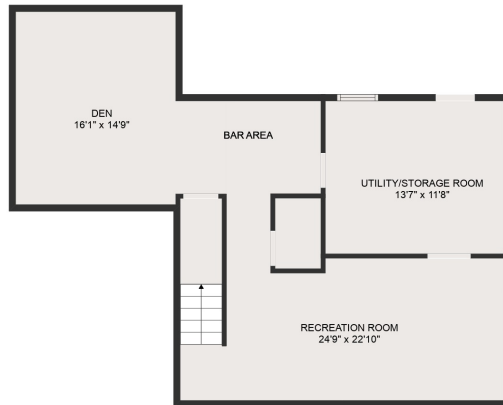

FLOOR 2

FLOOR 3

FLOOR 1

TOTAL: 2587 sq. ft

Below Ground: 748 sq. ft, FLOOR 2: 823 sq. ft, FLOOR 3: 1016 sq. ft
 EXCLUDED AREAS: GARAGE: 277 sq. ft, SCREENED PORCH: 144 sq. ft, PORCH: 154 sq. ft,
 FIREPLACE: 10 sq. ft, EMBEDDED WINDOW: 10 sq. ft

MEASUREMENTS ARE DEEMED HIGHLY RELIABLE BUT NOT GUARANTEED.

TOTAL: 2587 sq. ft

Below Ground: 748 sq. ft, FLOOR 2: 823 sq. ft, FLOOR 3: 1016 sq. ft
 EXCLUDED AREAS: GARAGE: 277 sq. ft, SCREENED PORCH: 144 sq. ft, PORCH: 154 sq. ft,
 FIREPLACE: 10 sq. ft, EMBEDDED WINDOW: 10 sq. ft