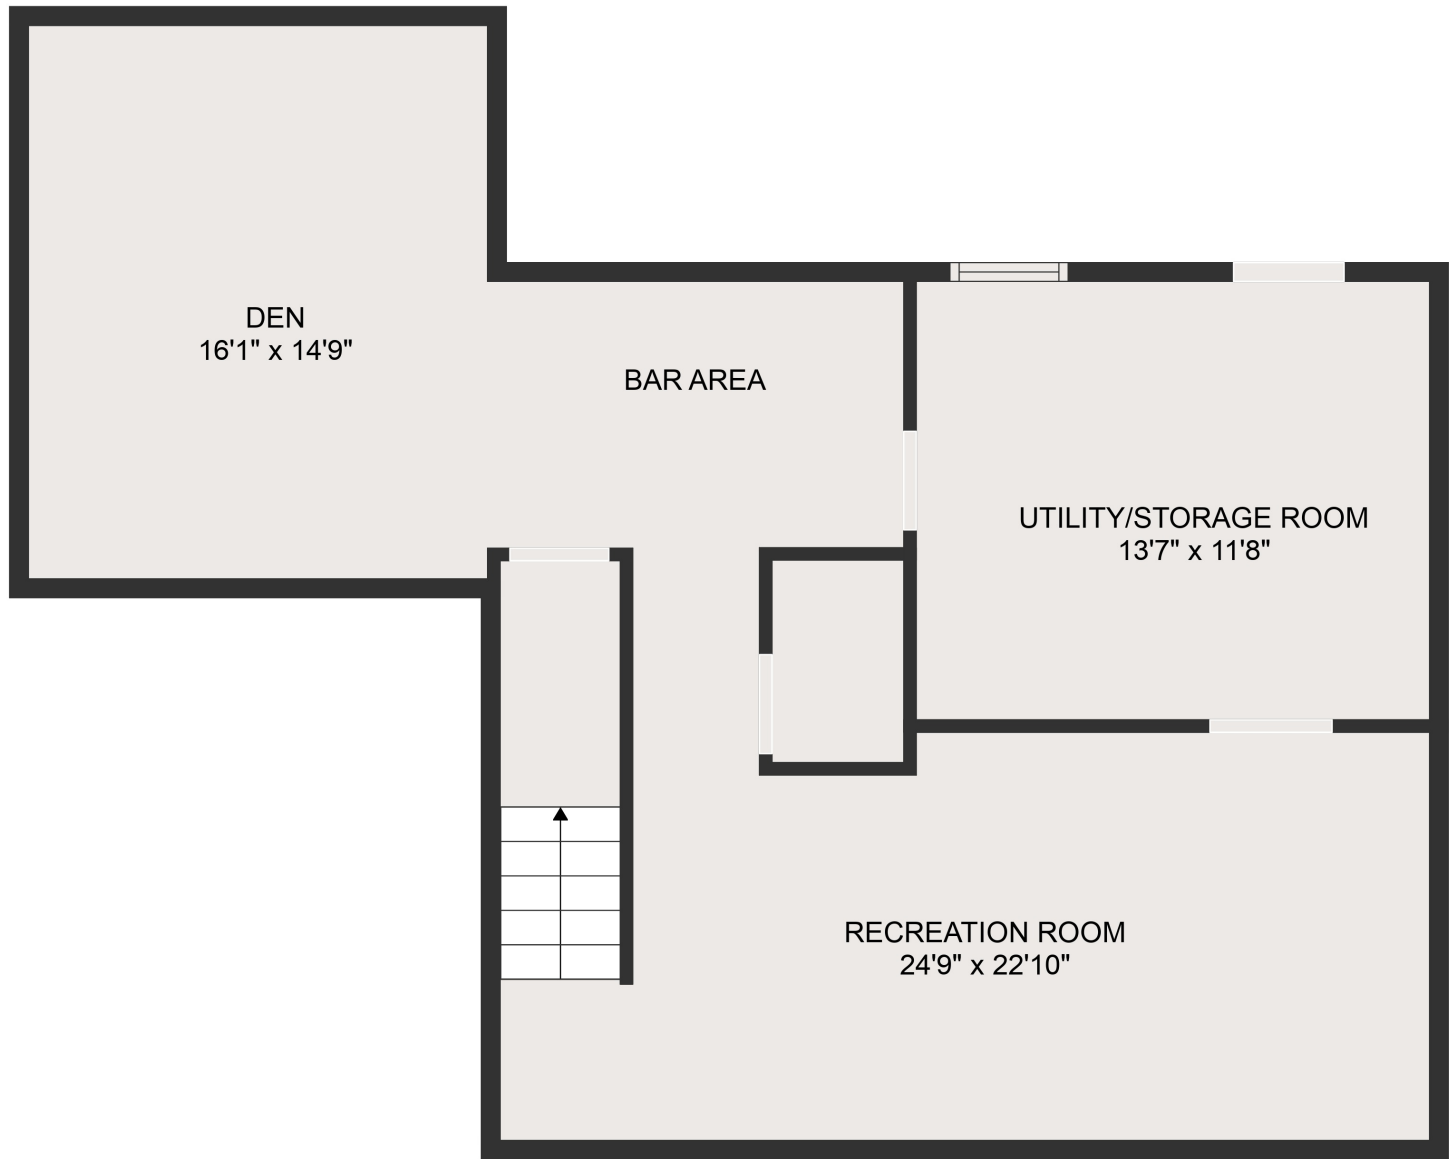

FLOOR 2

FLOOR 3

FLOOR 1

TOTAL: 2587 sq. ft

Below Ground: 748 sq. ft, FLOOR 2: 823 sq. ft, FLOOR 3: 1016 sq. ft
 EXCLUDED AREAS: GARAGE: 277 sq. ft, SCREENED PORCH: 144 sq. ft, PORCH: 154 sq. ft,
 FIREPLACE: 10 sq. ft, EMBEDDED WINDOW: 10 sq. ft

MEASUREMENTS ARE DEEMED HIGHLY RELIABLE BUT NOT GUARANTEED.

TOTAL: 2587 sq. ft

Below Ground: 748 sq. ft, FLOOR 2: 823 sq. ft, FLOOR 3: 1016 sq. ft
 EXCLUDED AREAS: GARAGE: 277 sq. ft, SCREENED PORCH: 144 sq. ft, PORCH: 154 sq. ft,
 FIREPLACE: 10 sq. ft, EMBEDDED WINDOW: 10 sq. ft