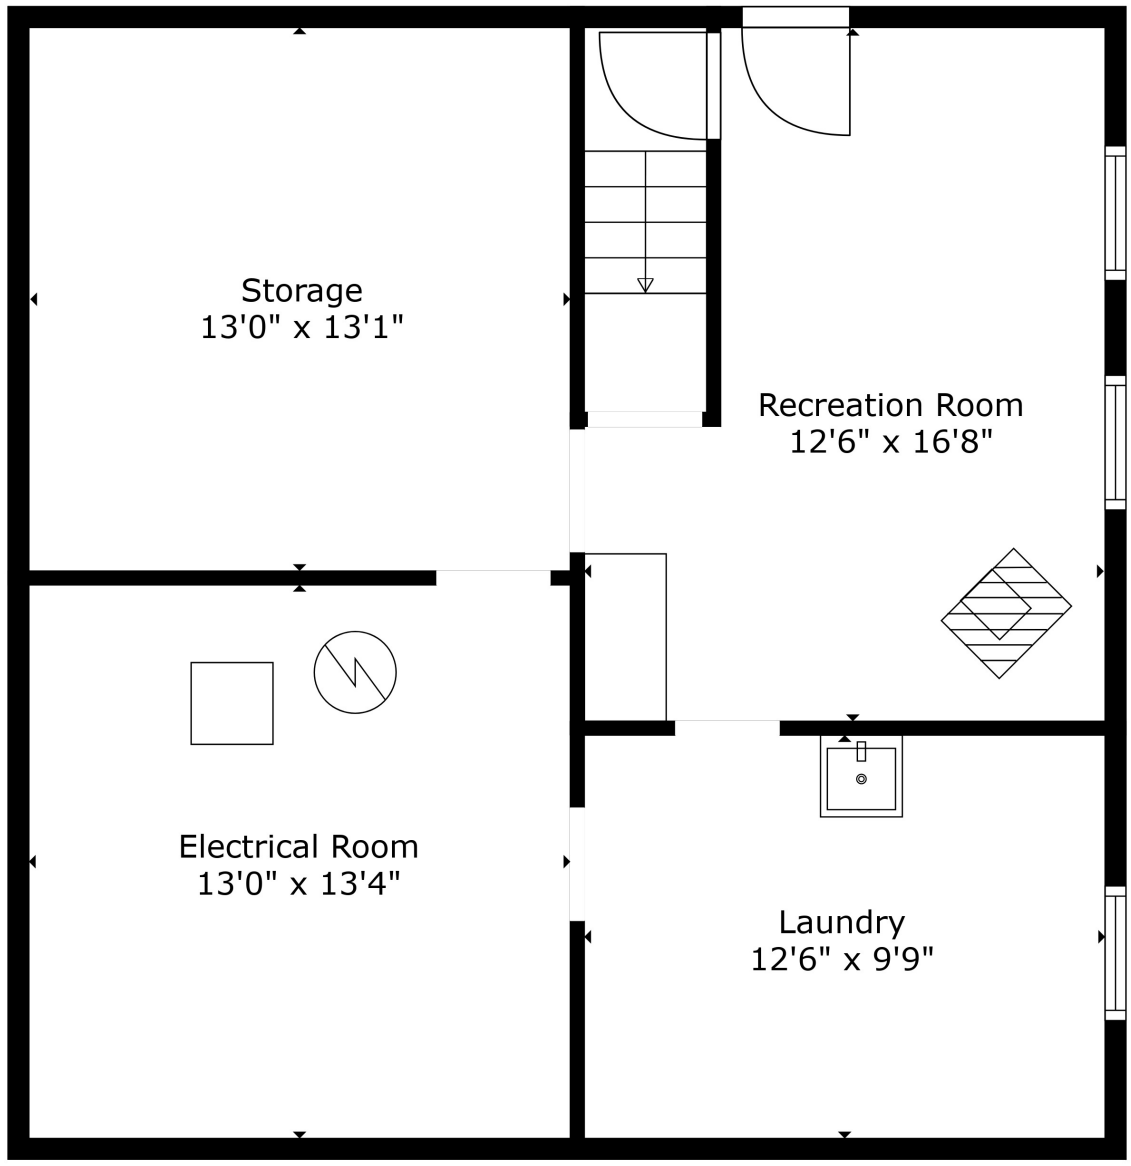

Floor 2

Floor 3

Floor 1

GROSS INTERNAL AREA

Below Ground: 219 sq. ft, FLOOR 2: 819 sq. ft, FLOOR 3: 426 sq. ft
 EXCLUDED AREAS: ELECTRICAL ROOM: 181 sq. ft, LAUNDRY: 122 sq. ft, STORAGE: 171 sq. ft,
 UNDEFINED: 102 sq. ft, ATTIC: 12 sq. ft
TOTAL: 1464 sq. ft

Measurements Are Calculated By Cubicasa Technology. Deemed Highly Reliable But Not Guaranteed.

GROSS INTERNAL AREA
 Below Ground: 219 sq. ft, FLOOR 2: 819 sq. ft, FLOOR 3: 426 sq. ft
 EXCLUDED AREAS: ELECTRICAL ROOM: 181 sq. ft, LAUNDRY: 122 sq. ft, STORAGE: 171 sq. ft,
 UNDEFINED: 102 sq. ft, ATTIC: 12 sq. ft
 TOTAL: 1464 sq. ft