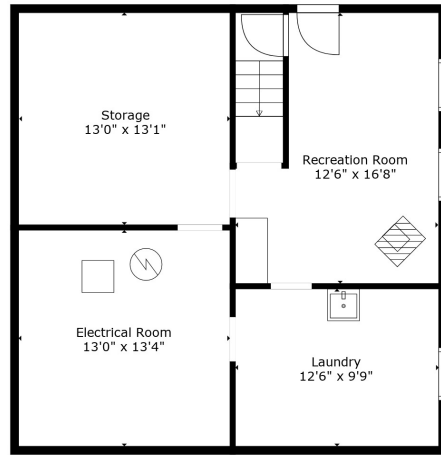

Floor 2

Floor 3

Floor 1

GROSS INTERNAL AREA

Below Ground: 219 sq. ft, FLOOR 2: 819 sq. ft, FLOOR 3: 426 sq. ft
 EXCLUDED AREAS: ELECTRICAL ROOM: 181 sq. ft, LAUNDRY: 122 sq. ft, STORAGE: 171 sq. ft,
 UNDEFINED: 102 sq. ft, ATTIC: 12 sq. ft
TOTAL: 1464 sq. ft

Measurements Are Calculated By Cubicasa Technology. Deemed Highly Reliable But Not Guaranteed.

GROSS INTERNAL AREA
 Below Ground: 219 sq. ft, FLOOR 2: 819 sq. ft, FLOOR 3: 426 sq. ft
 EXCLUDED AREAS: ELECTRICAL ROOM: 181 sq. ft, LAUNDRY: 122 sq. ft, STORAGE: 171 sq. ft,
 UNDEFINED: 102 sq. ft, ATTIC: 12 sq. ft
 TOTAL: 1464 sq. ft