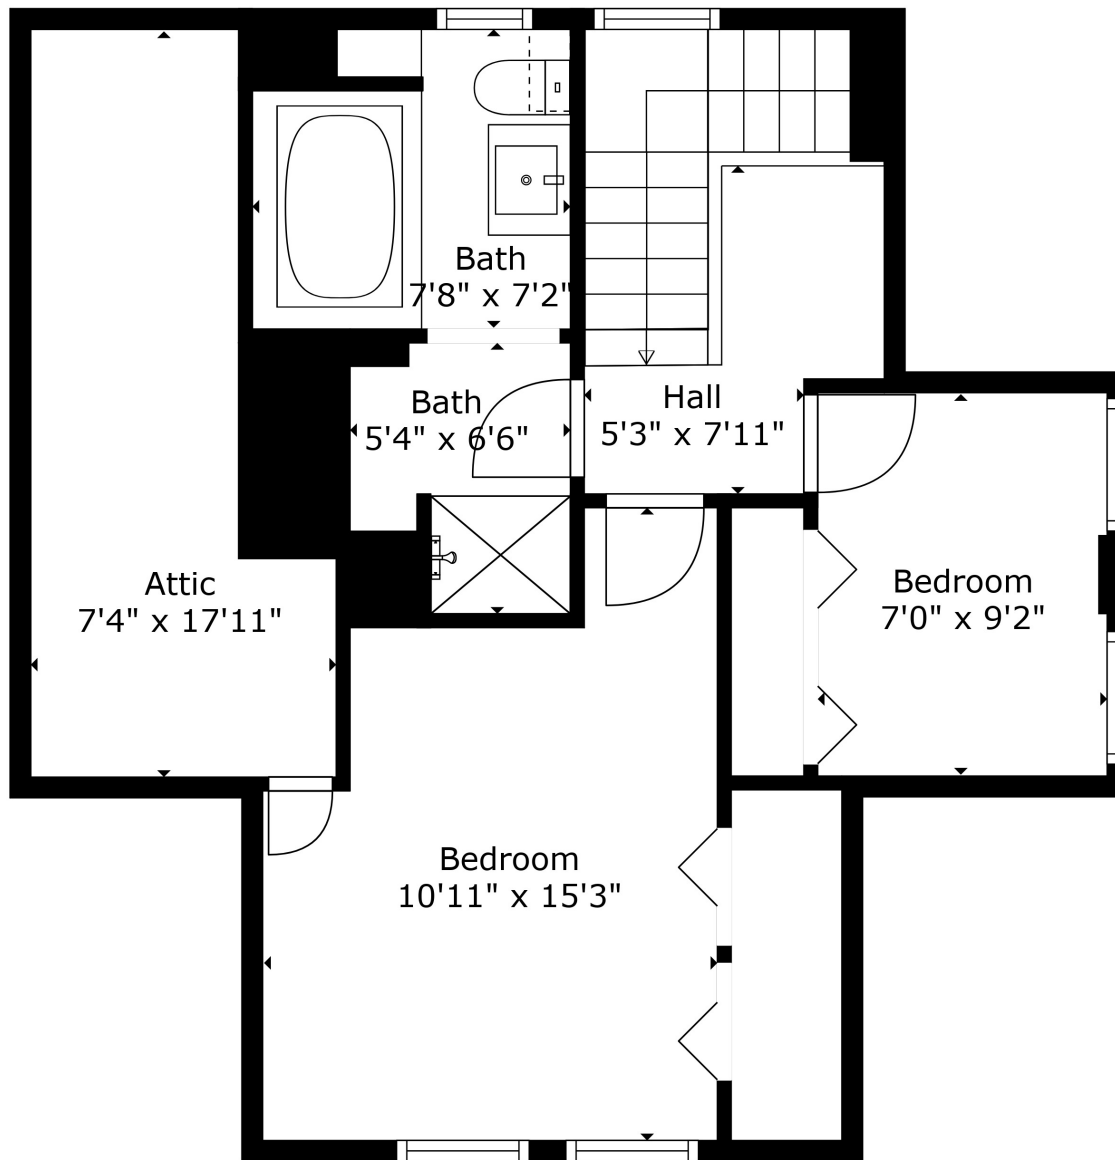

Floor 2

Floor 3

Floor 1

GROSS INTERNAL AREA

Below Ground: 219 sq. ft, FLOOR 2: 819 sq. ft, FLOOR 3: 426 sq. ft
 EXCLUDED AREAS: ELECTRICAL ROOM: 181 sq. ft, LAUNDRY: 122 sq. ft, STORAGE: 171 sq. ft,
 UNDEFINED: 102 sq. ft, ATTIC: 12 sq. ft
TOTAL: 1464 sq. ft

Measurements Are Calculated By Cubicasa Technology. Deemed Highly Reliable But Not Guaranteed.

GROSS INTERNAL AREA
 Below Ground: 219 sq. ft, FLOOR 2: 819 sq. ft, FLOOR 3: 426 sq. ft
 EXCLUDED AREAS: ELECTRICAL ROOM: 181 sq. ft, LAUNDRY: 122 sq. ft, STORAGE: 171 sq. ft,
 UNDEFINED: 102 sq. ft, ATTIC: 12 sq. ft
 TOTAL: 1464 sq. ft