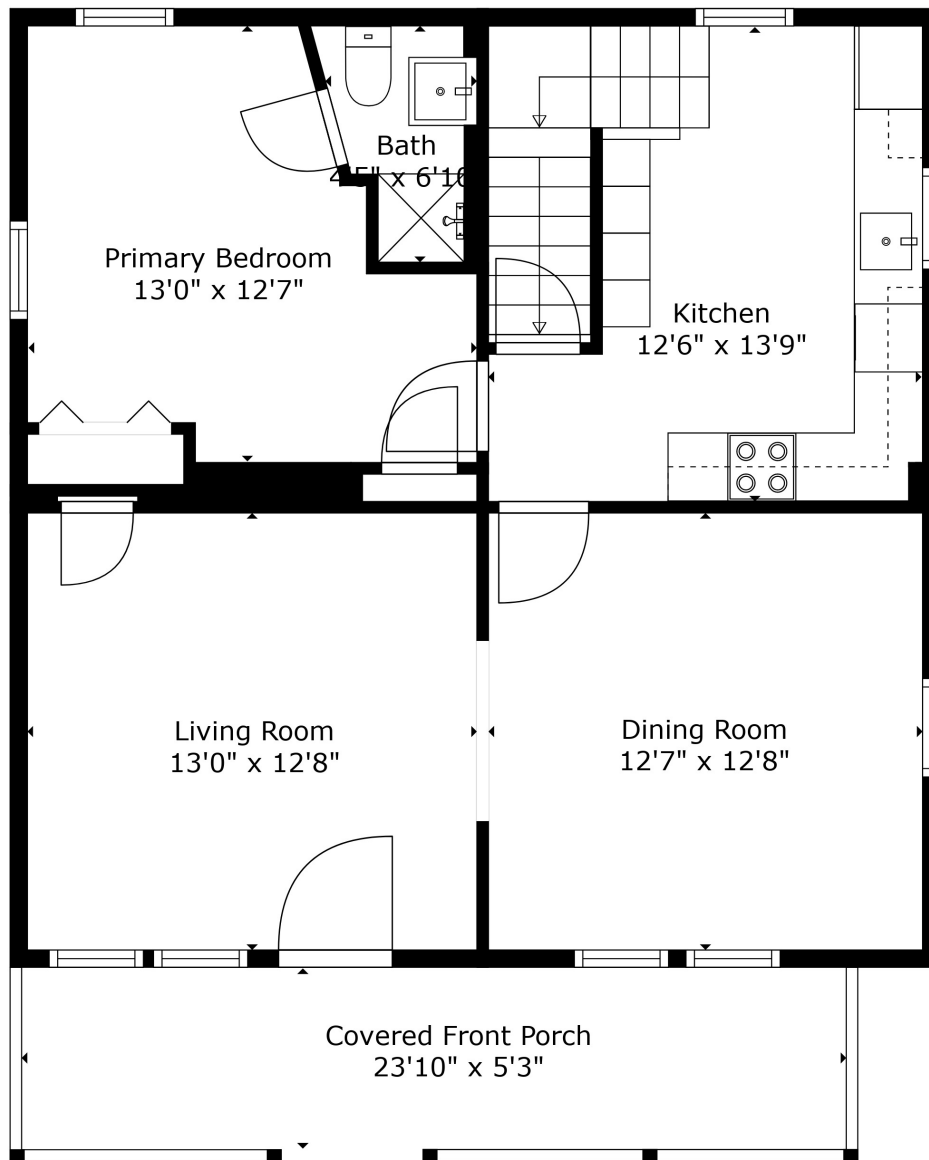

Floor 2

Floor 3

Floor 1

GROSS INTERNAL AREA

Below Ground: 219 sq. ft, FLOOR 2: 819 sq. ft, FLOOR 3: 426 sq. ft
 EXCLUDED AREAS: ELECTRICAL ROOM: 181 sq. ft, LAUNDRY: 122 sq. ft, STORAGE: 171 sq. ft,
 UNDEFINED: 102 sq. ft, ATTIC: 12 sq. ft
TOTAL: 1464 sq. ft

Measurements Are Calculated By Cubicasa Technology. Deemed Highly Reliable But Not Guaranteed.

GROSS INTERNAL AREA
 Below Ground: 219 sq. ft, FLOOR 2: 819 sq. ft, FLOOR 3: 426 sq. ft
 EXCLUDED AREAS: ELECTRICAL ROOM: 181 sq. ft, LAUNDRY: 122 sq. ft, STORAGE: 171 sq. ft,
 UNDEFINED: 102 sq. ft, ATTIC: 12 sq. ft
 TOTAL: 1464 sq. ft