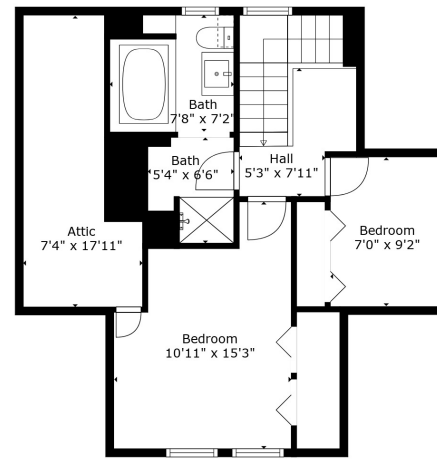

Floor 2

Floor 3

Floor 1

GROSS INTERNAL AREA

Below Ground: 219 sq. ft, FLOOR 2: 819 sq. ft, FLOOR 3: 426 sq. ft
 EXCLUDED AREAS: ELECTRICAL ROOM: 181 sq. ft, LAUNDRY: 122 sq. ft, STORAGE: 171 sq. ft,
 UNDEFINED: 102 sq. ft, ATTIC: 12 sq. ft
TOTAL: 1464 sq. ft

Measurements Are Calculated By Cubicasa Technology. Deemed Highly Reliable But Not Guaranteed.

GROSS INTERNAL AREA
 Below Ground: 219 sq. ft, FLOOR 2: 819 sq. ft, FLOOR 3: 426 sq. ft
 EXCLUDED AREAS: ELECTRICAL ROOM: 181 sq. ft, LAUNDRY: 122 sq. ft, STORAGE: 171 sq. ft,
 UNDEFINED: 102 sq. ft, ATTIC: 12 sq. ft
 TOTAL: 1464 sq. ft