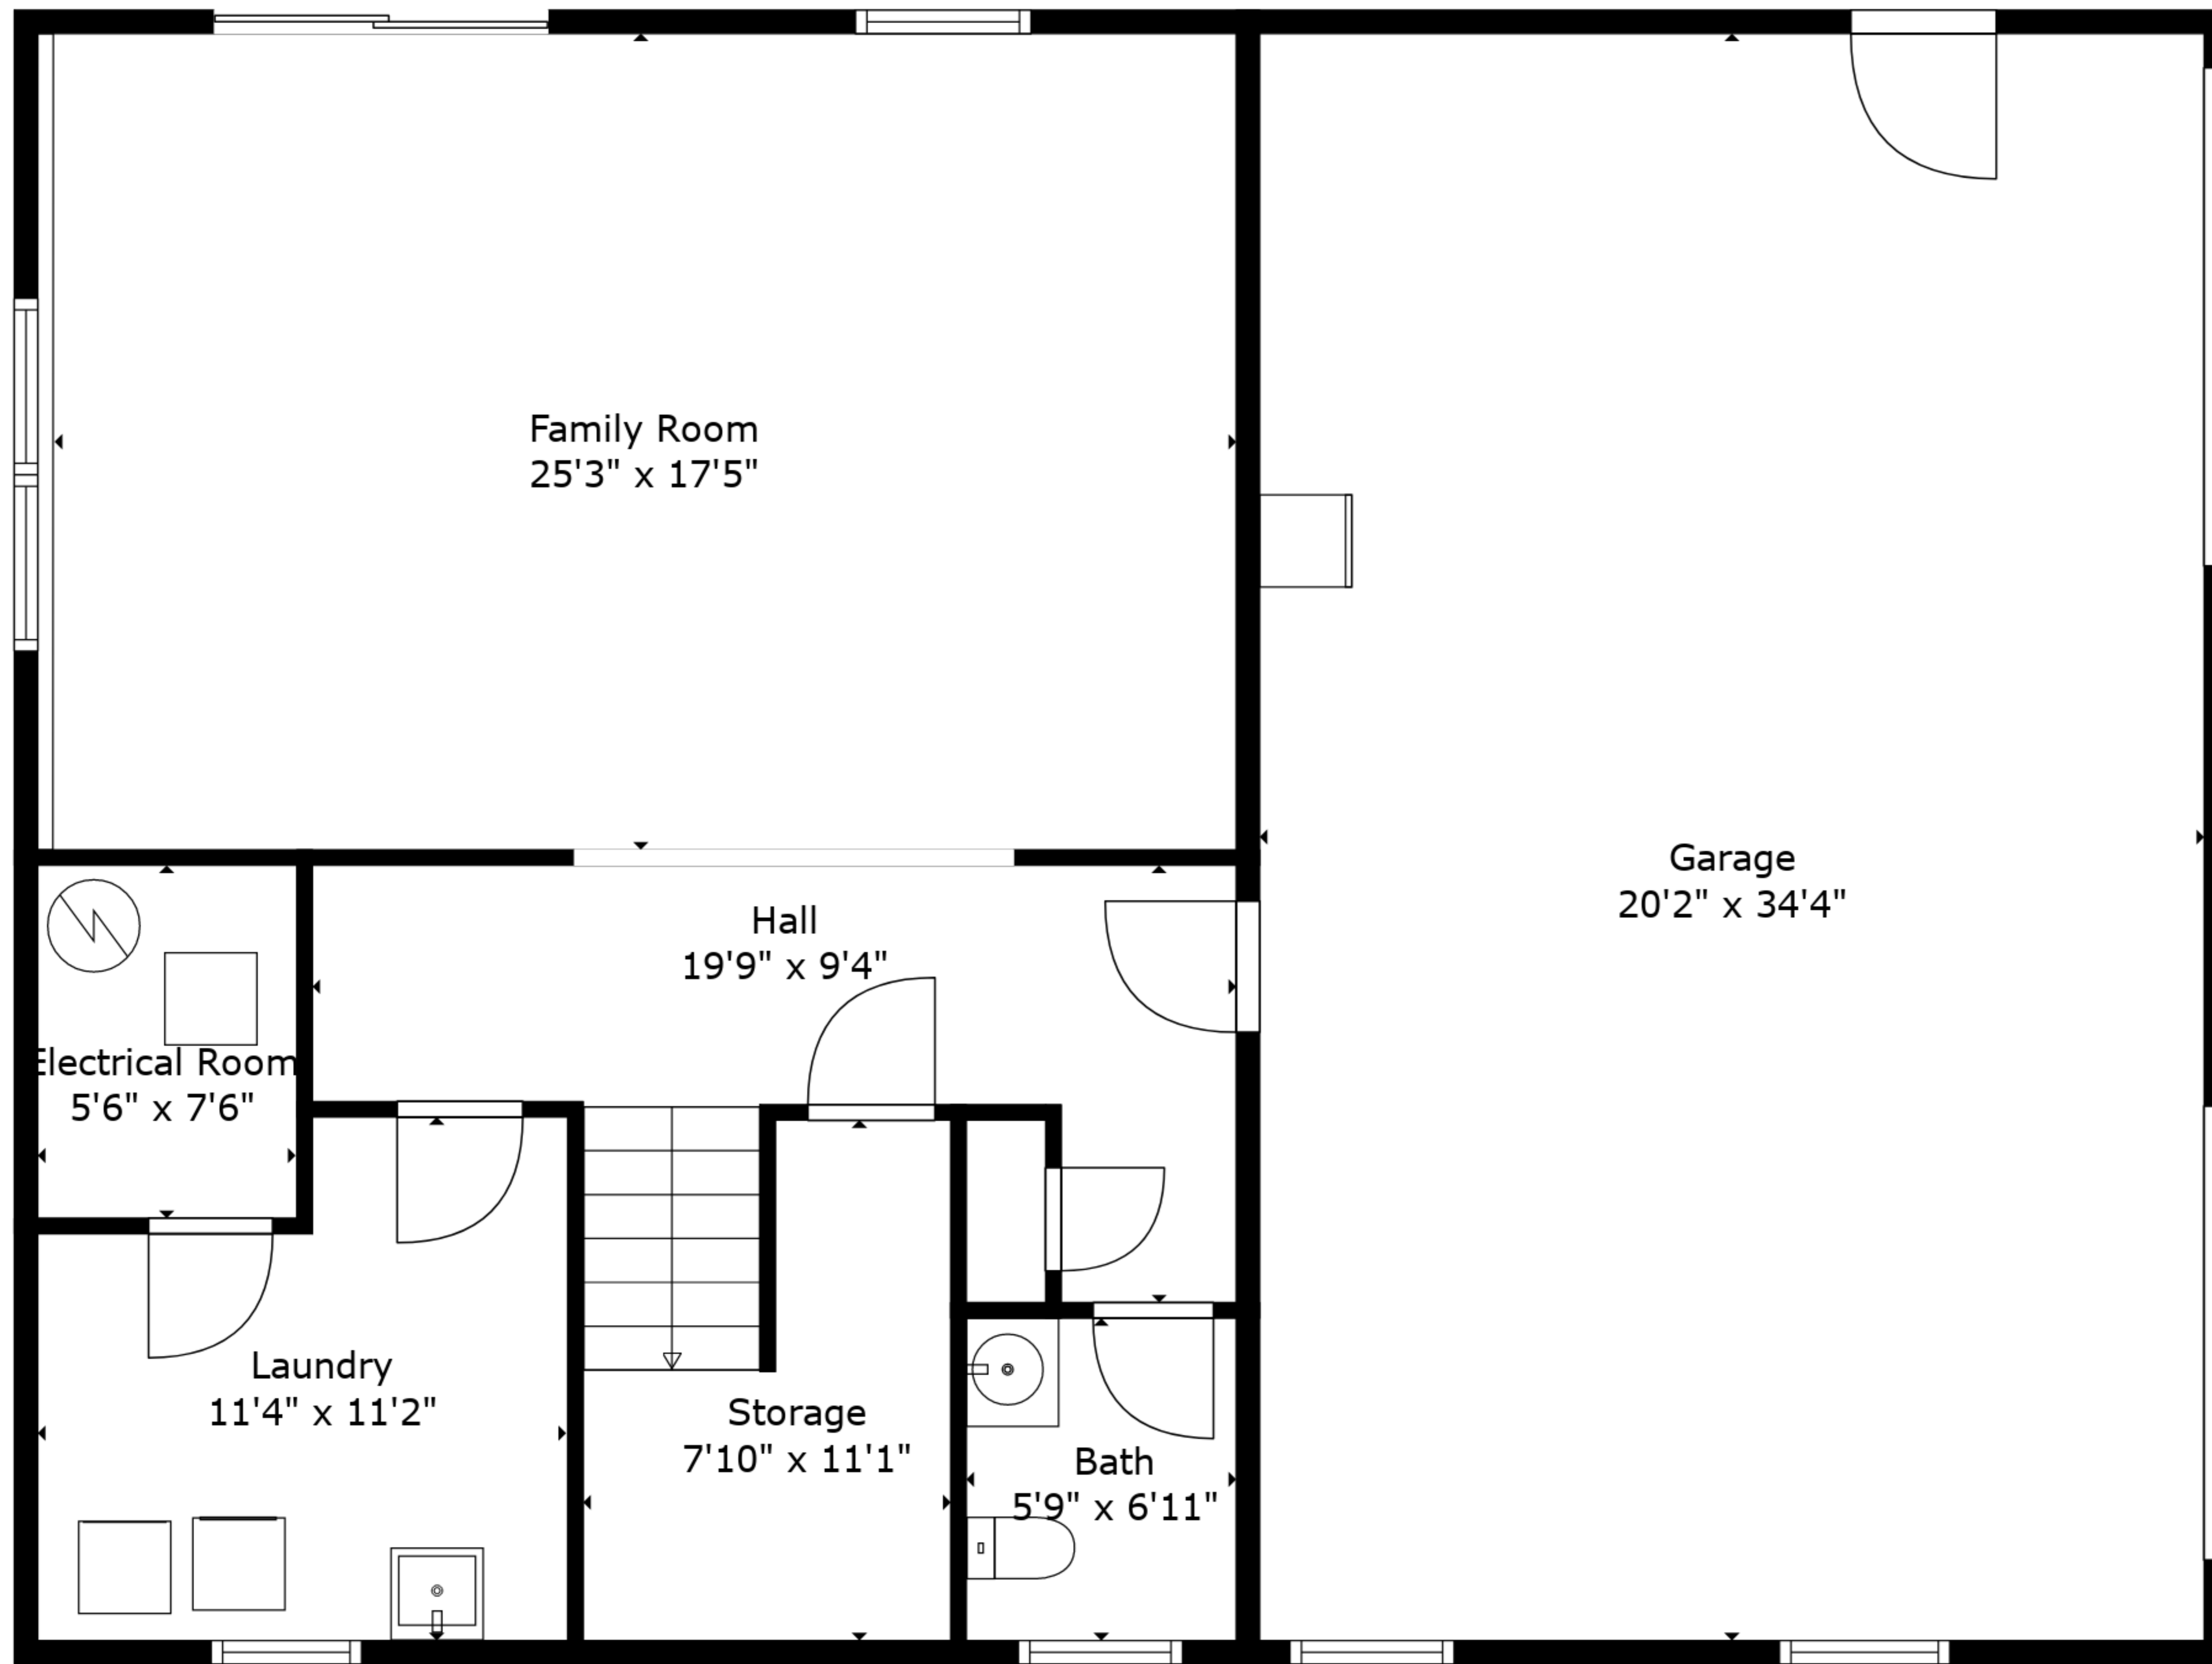

TOTAL: 2370 sq. ft

FLOOR 1: 774 sq. ft, FLOOR 2: 1596 sq. ft

EXCLUDED AREAS: GARAGE: 694 sq. ft, ELECTRICAL ROOM: 42 sq. ft, STORAGE: 65 sq. ft,
DECK: 232 sq. ft, FIREPLACE: 9 sq. ft

Measurements Deemed Highly Reliable But Not Guaranteed. Measured By Cubicasa Tech.

Floor 1

Floor 2

TOTAL: 2370 sq. ft

FLOOR 1: 774 sq. ft, FLOOR 2: 1596 sq. ft

EXCLUDED AREAS: GARAGE: 694 sq. ft, ELECTRICAL ROOM: 42 sq. ft, STORAGE: 65 sq. ft, DECK: 232 sq. ft, FIREPLACE: 9 sq. ft

Measurements Deemed Highly Reliable But Not Guaranteed. Measured By Cubicasa Tech.