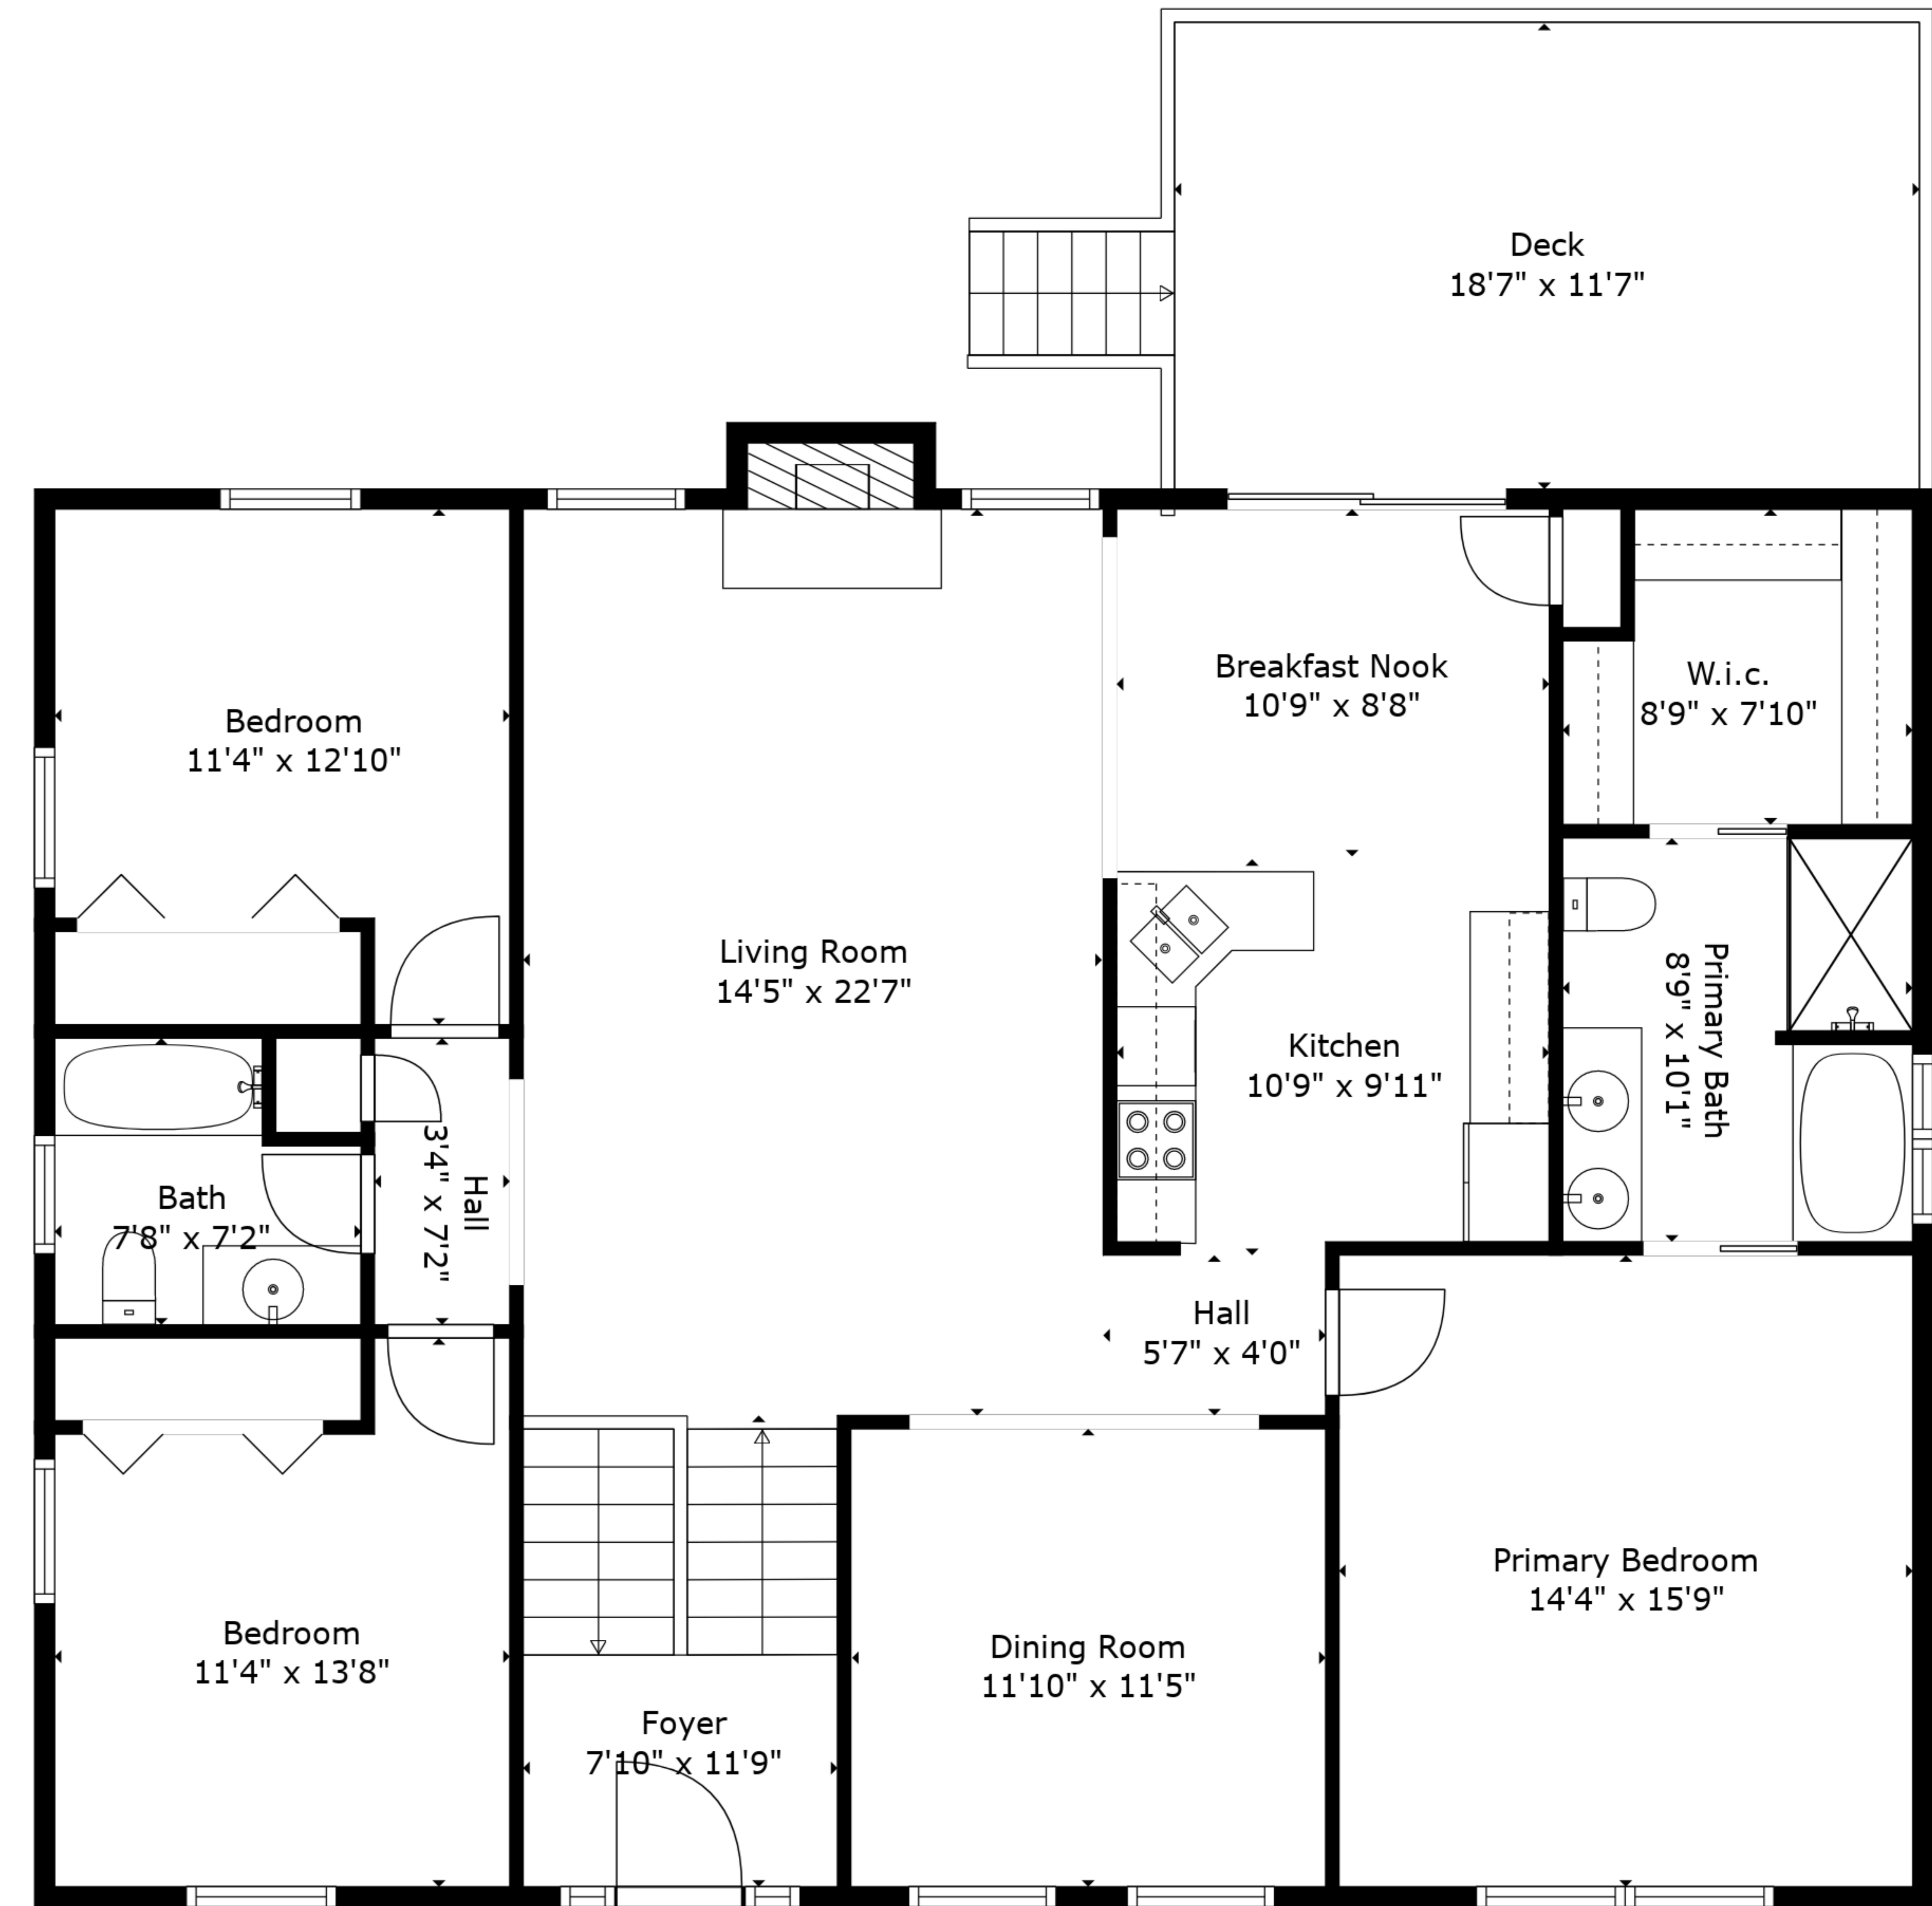

TOTAL: 2370 sq. ft

FLOOR 1: 774 sq. ft, FLOOR 2: 1596 sq. ft

EXCLUDED AREAS: GARAGE: 694 sq. ft, ELECTRICAL ROOM: 42 sq. ft, STORAGE: 65 sq. ft,
DECK: 232 sq. ft, FIREPLACE: 9 sq. ft

Measurements Deemed Highly Reliable But Not Guaranteed. Measured By Cubicasa Tech.

Floor 1

Floor 2

TOTAL: 2370 sq. ft

FLOOR 1: 774 sq. ft, FLOOR 2: 1596 sq. ft

EXCLUDED AREAS: GARAGE: 694 sq. ft, ELECTRICAL ROOM: 42 sq. ft, STORAGE: 65 sq. ft, DECK: 232 sq. ft, FIREPLACE: 9 sq. ft

Measurements Deemed Highly Reliable But Not Guaranteed. Measured By Cubicasa Tech.