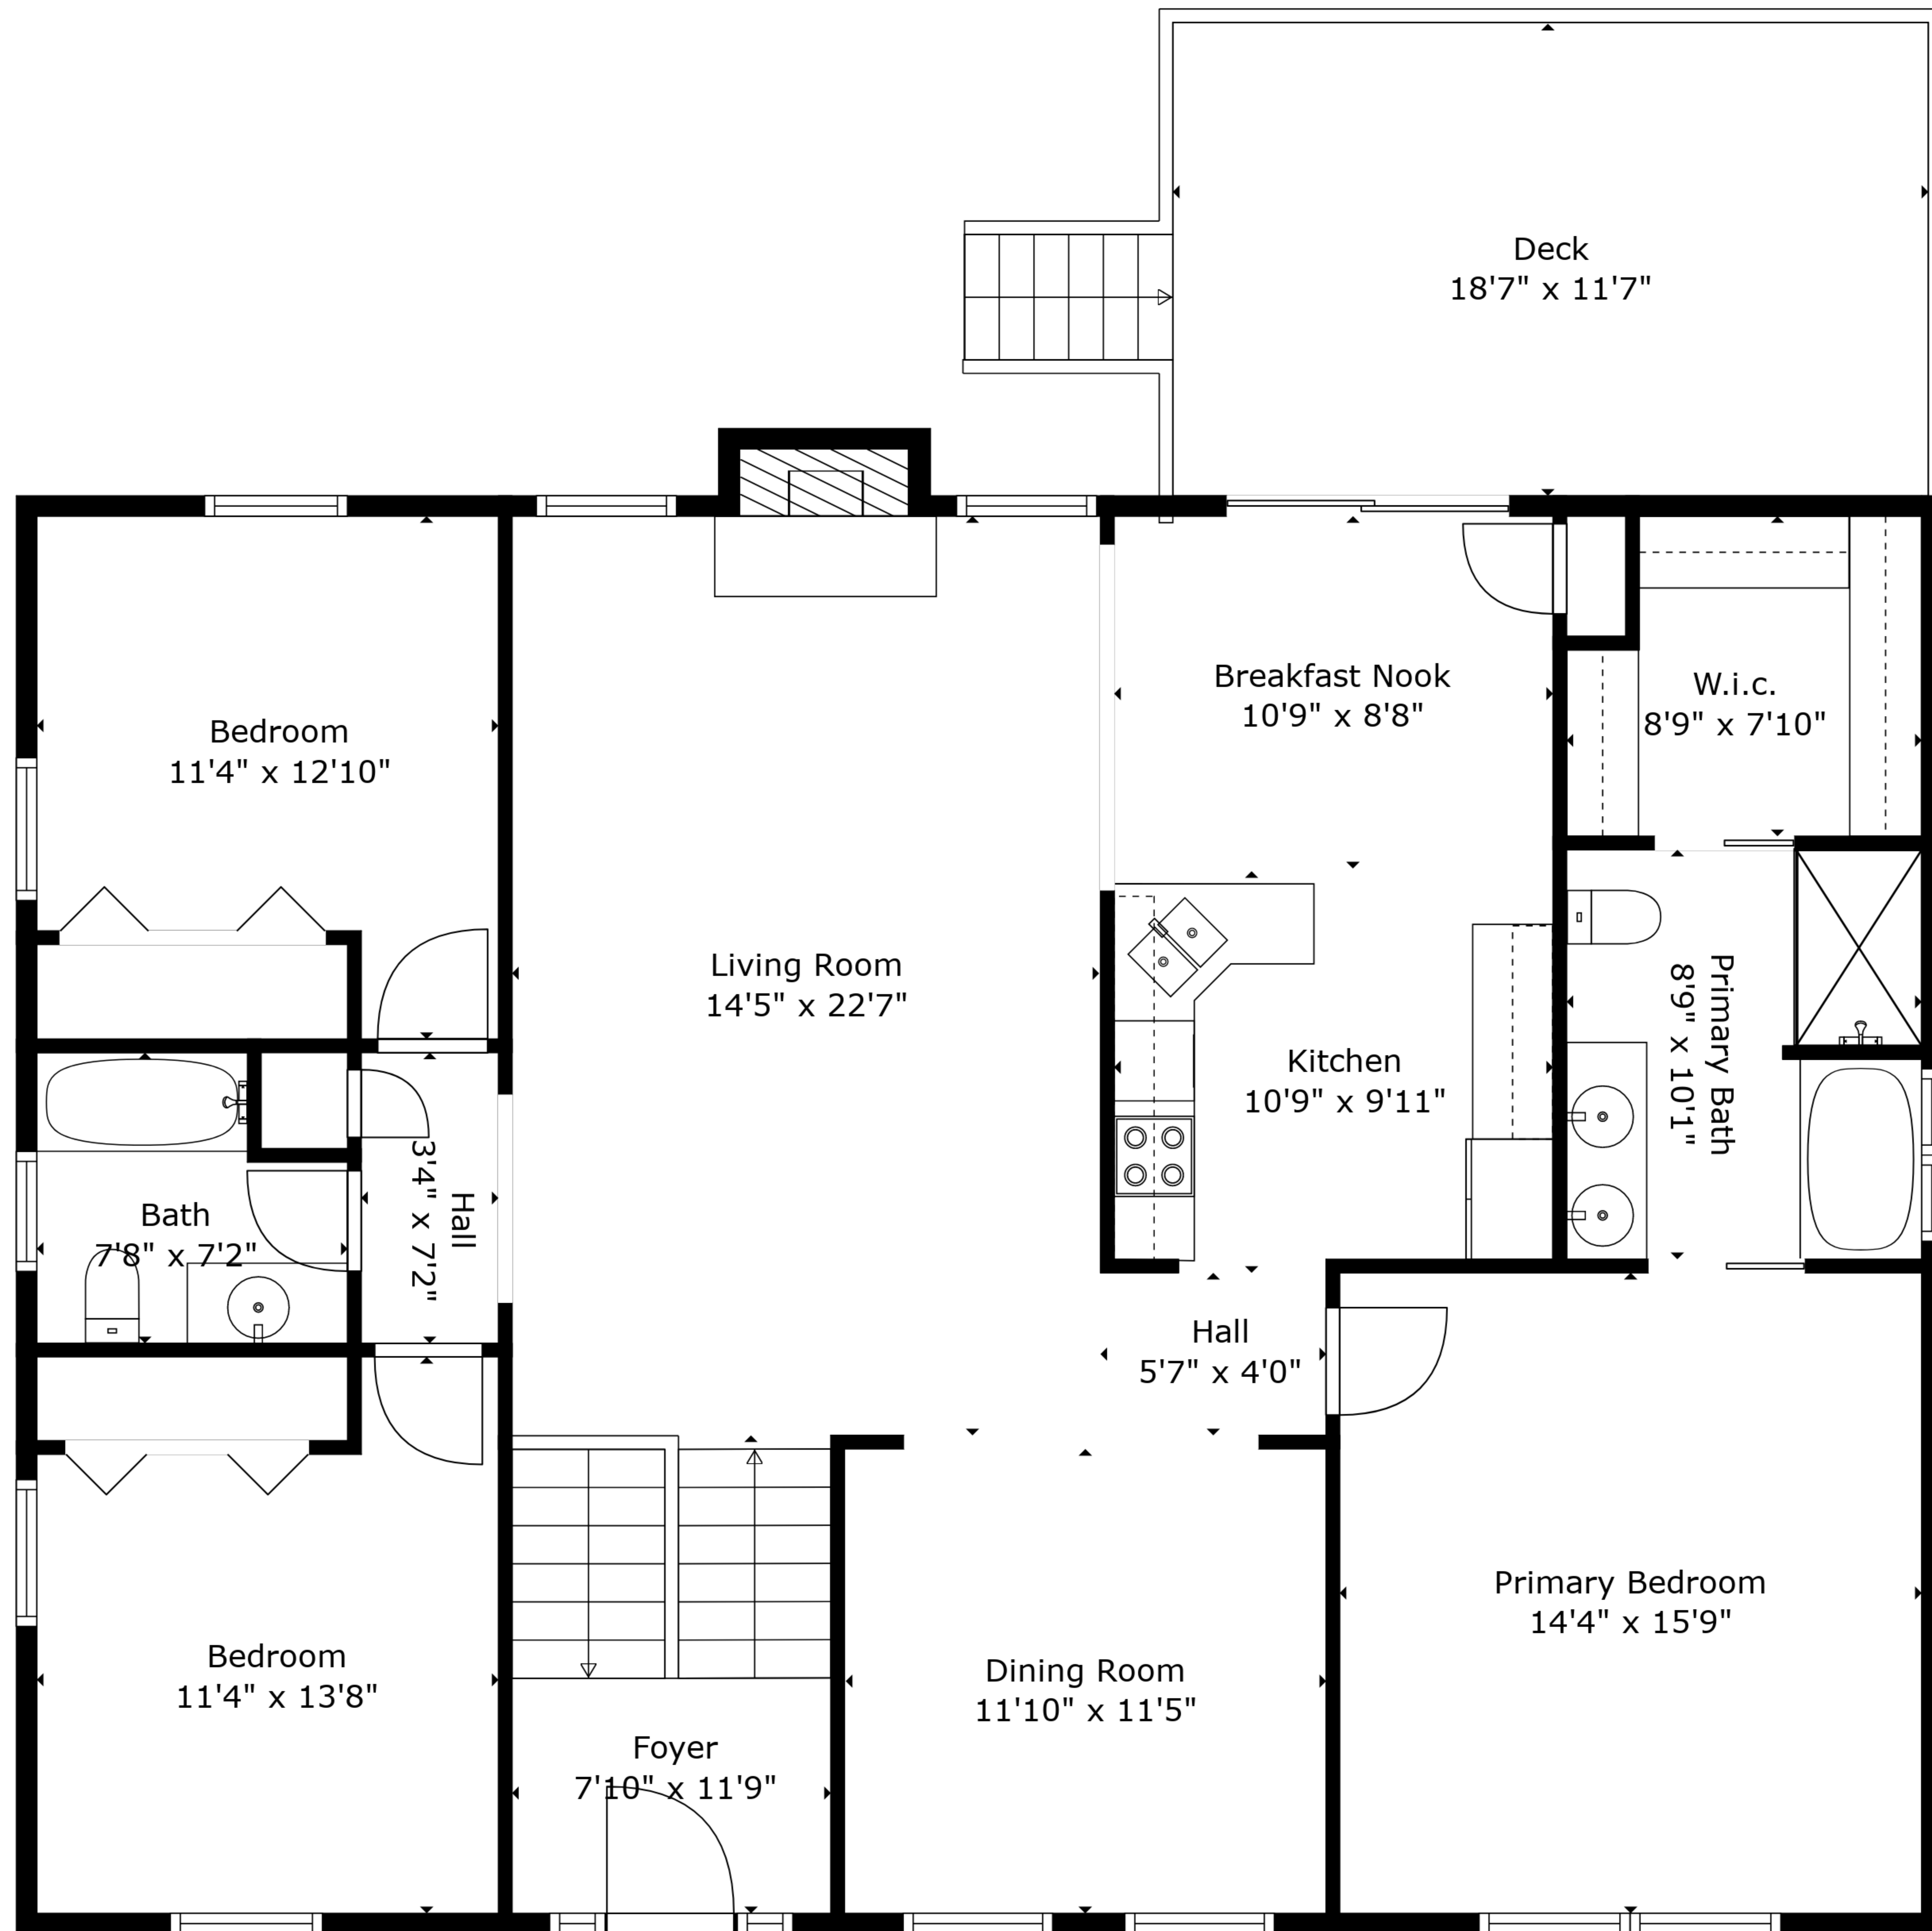

TOTAL: 2370 sq. ft

FLOOR 1: 774 sq. ft, FLOOR 2: 1596 sq. ft

EXCLUDED AREAS: GARAGE: 694 sq. ft, ELECTRICAL ROOM: 42 sq. ft, STORAGE: 65 sq. ft,
DECK: 232 sq. ft, FIREPLACE: 9 sq. ft

Measurements Deemed Highly Reliable But Not Guaranteed. Measured By Cubicasa Tech.

Floor 1

Floor 2

TOTAL: 2370 sq. ft

FLOOR 1: 774 sq. ft, FLOOR 2: 1596 sq. ft

EXCLUDED AREAS: GARAGE: 694 sq. ft, ELECTRICAL ROOM: 42 sq. ft, STORAGE: 65 sq. ft, DECK: 232 sq. ft, FIREPLACE: 9 sq. ft

Measurements Deemed Highly Reliable But Not Guaranteed. Measured By Cubicasa Tech.