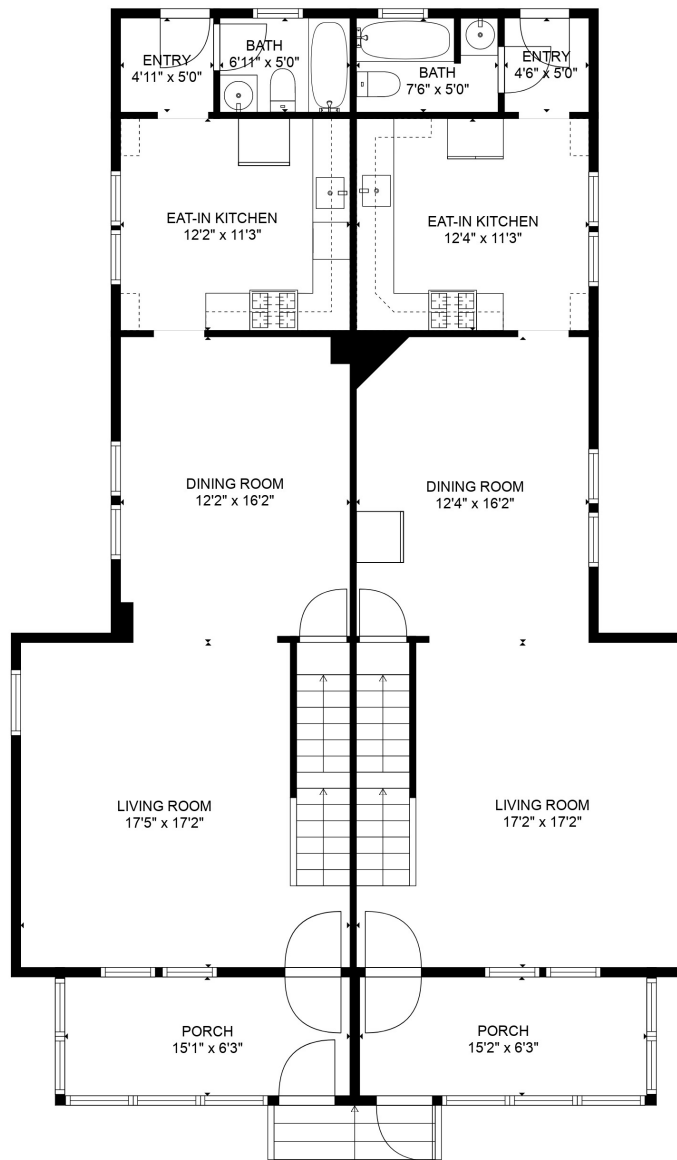

FLOOR 1

FLOOR 2

FLOOR 3

Total scanned area: 3822 sq. ft

SIZES AND DIMENSIONS ARE APPROXIMATE AND FOR REFERENCE ONLY. ACTUAL MAY VARY.

Total scanned area: 3822 sq. ft

SIZES AND DIMENSIONS ARE APPROXIMATE AND FOR REFERENCE ONLY. ACTUAL MAY VARY.