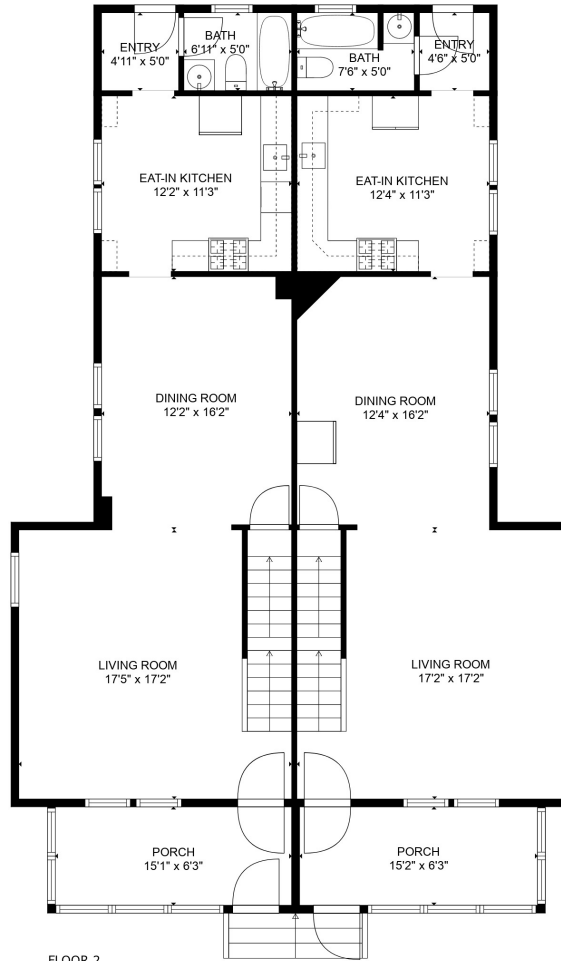

FLOOR 1

FLOOR 2

FLOOR 3

Total scanned area: 3822 sq. ft

SIZES AND DIMENSIONS ARE APPROXIMATE AND FOR REFERENCE ONLY. ACTUAL MAY VARY.

Total scanned area: 3822 sq. ft

SIZES AND DIMENSIONS ARE APPROXIMATE AND FOR REFERENCE ONLY. ACTUAL MAY VARY.