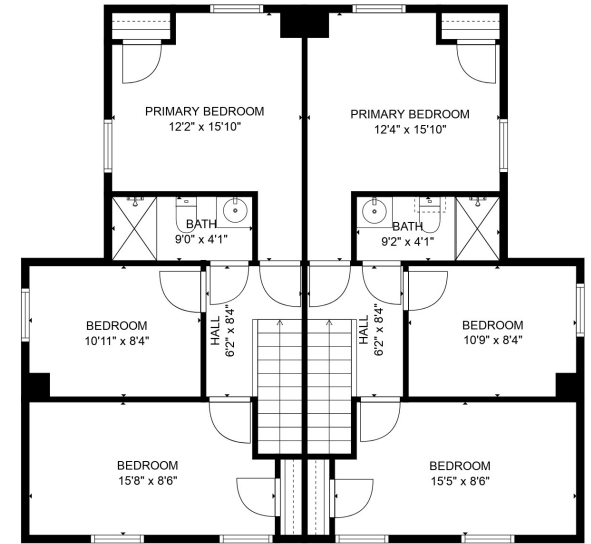

FLOOR 1

FLOOR 2

FLOOR 3

Total scanned area: 3822 sq. ft

SIZES AND DIMENSIONS ARE APPROXIMATE AND FOR REFERENCE ONLY. ACTUAL MAY VARY.

Total scanned area: 3822 sq. ft

SIZES AND DIMENSIONS ARE APPROXIMATE AND FOR REFERENCE ONLY. ACTUAL MAY VARY.