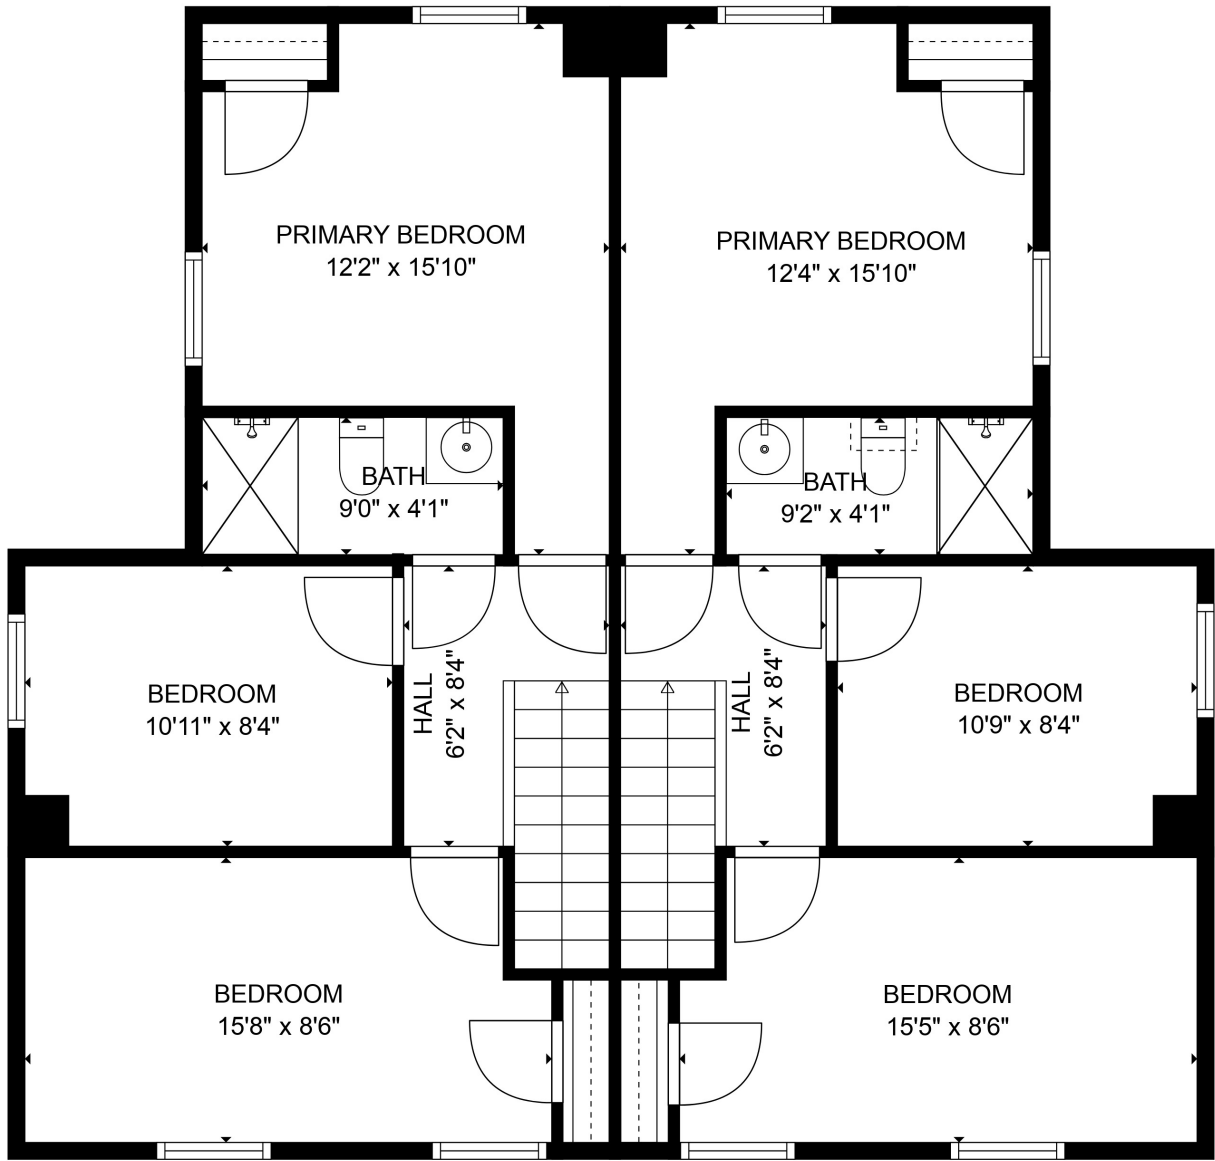

FLOOR 1

FLOOR 2

FLOOR 3

Total scanned area: 3822 sq. ft

SIZES AND DIMENSIONS ARE APPROXIMATE AND FOR REFERENCE ONLY. ACTUAL MAY VARY.

Total scanned area: 3822 sq. ft

SIZES AND DIMENSIONS ARE APPROXIMATE AND FOR REFERENCE ONLY. ACTUAL MAY VARY.